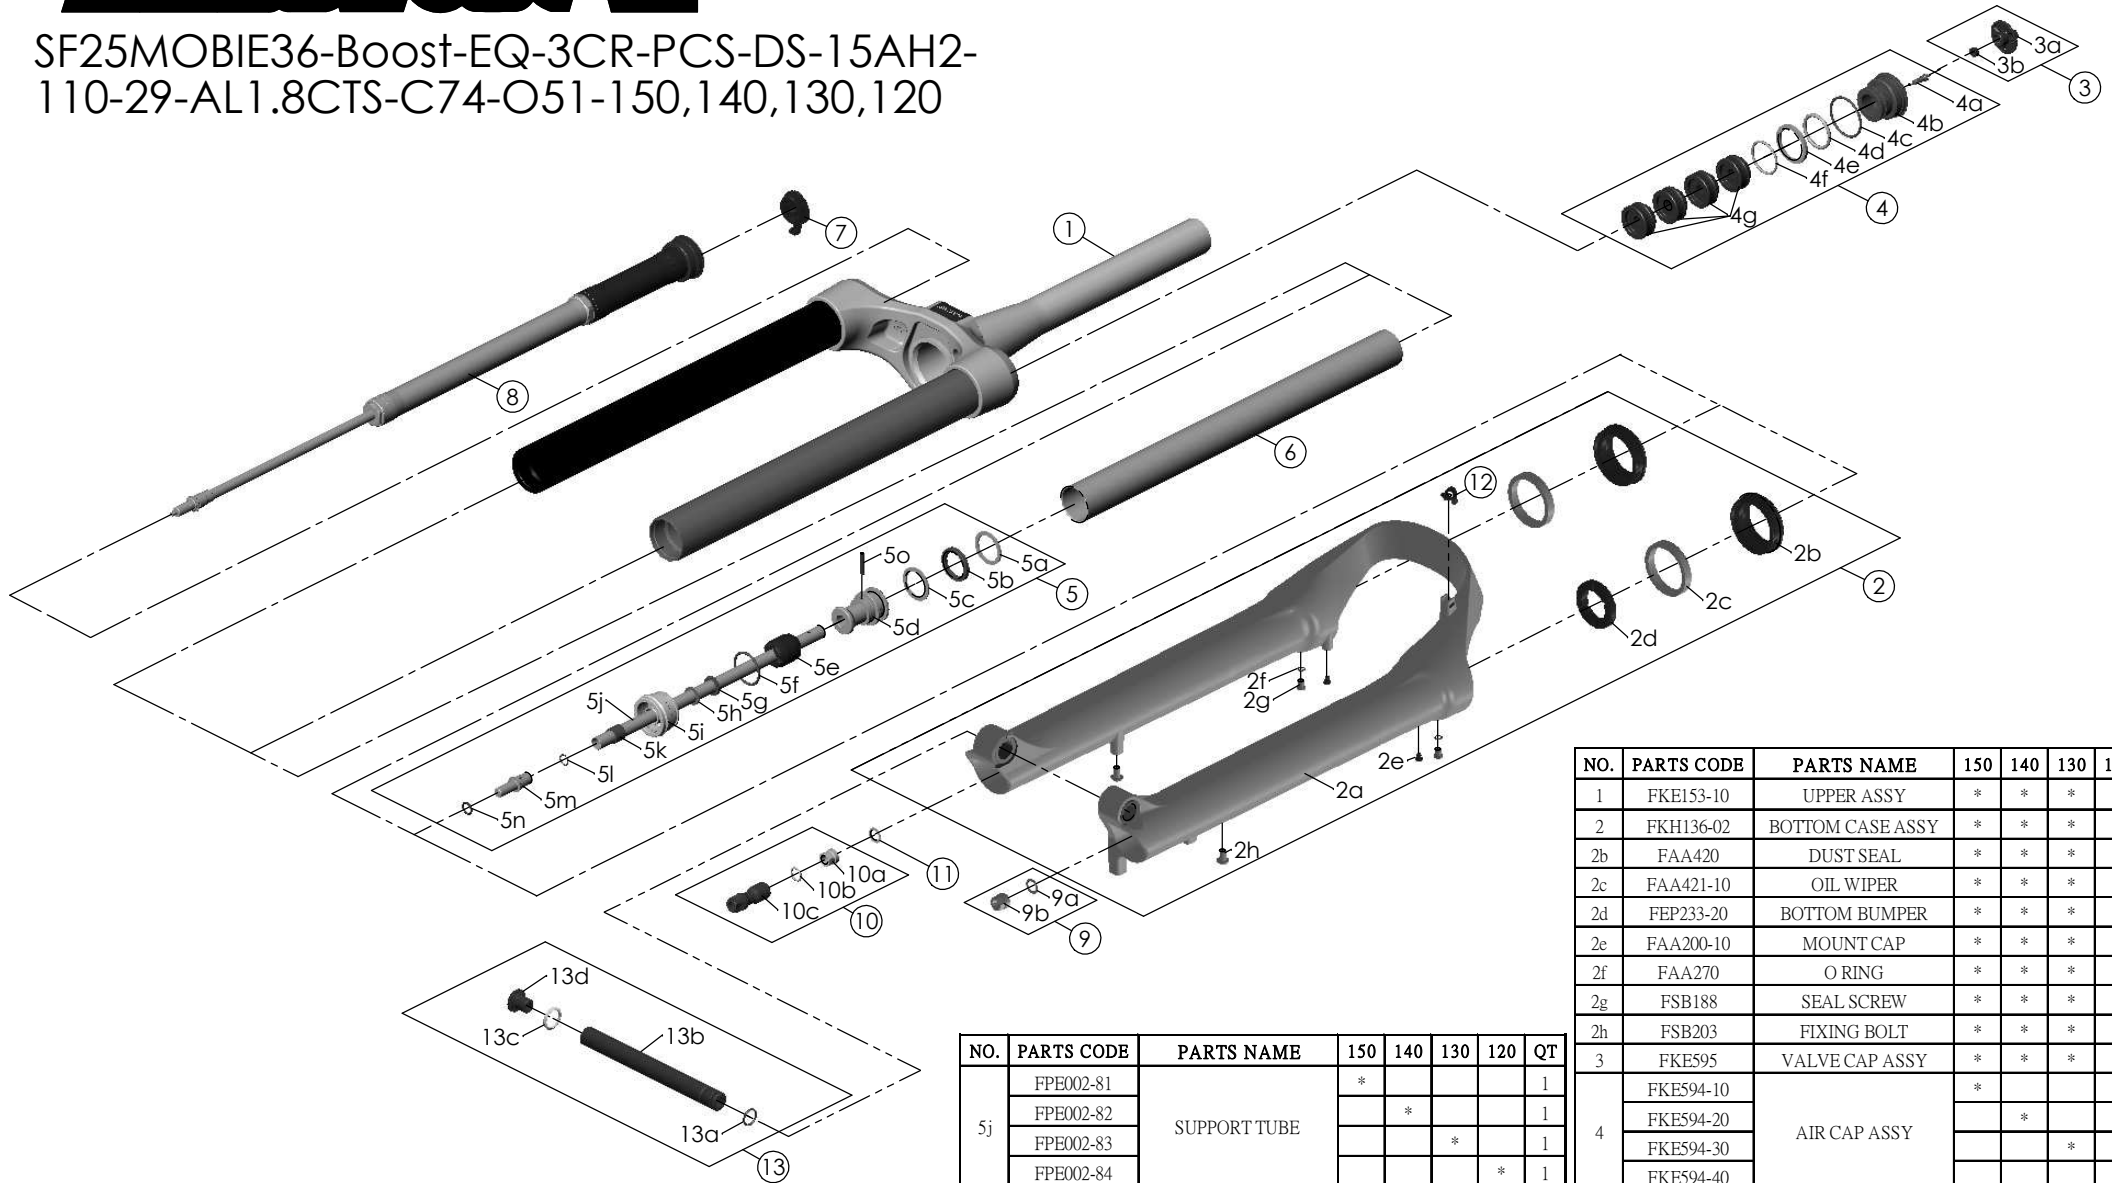

SF25MOBIE36-Boost-EQ-3CR-PCS-DS-15AH2-110-29-AL1.8CTS-C74-O51-150,140,130,120

Date	2023.-06-12	Version	0
Amended			

NO.	PARTS CODE	PARTS NAME	150	140	130	120	QT
1	FKE153-10	UPPER ASSY	*	*	*	*	1
2	FKH136-02	BOTTOM CASE ASSY	*	*	*	*	1
2b	FAA420	DUST SEAL	*	*	*	*	2
2c	FAA421-10	OIL WIPER	*	*	*	*	2
2d	FEP233-20	BOTTOM BUMPER	*	*	*	*	2
2e	FAA200-10	MOUNT CAP	*	*	*	*	2
2f	FAA270	O RING	*	*	*	*	2
2g	FSB188	SEAL SCREW	*	*	*	*	2
2h	FSB203	FIXING BOLT	*	*	*	*	2
3	FKE595	VALVE CAP ASSY	*	*	*	*	1
4	FKE594-10	AIR CAP ASSY	*				1
	FKE594-20			*			1
	FKE594-30				*		1
	FKE594-40					*	1
							*
4g	FEG270-10	VOLUME REDUCER	*				4
				*			5
					*		6
					*	7	
5	FKH154-01	SUPPORT TUBE ASSY	*				1
	FKH154-02			*			1
	FKH154-03				*		1
	FKH154-04					*	1

NO.	PARTS CODE	PARTS NAME	150	140	130	120	QT
5j	FPE002-81	SUPPORT TUBE	*				1
	FPE002-82			*			1
	FPE002-83				*		1
	FPE002-84					*	1
6	FPE099-00	AIR CYLINDER	*	*	*	*	1
7	FKE590-00	3CR KNOB ASSY	*	*	*	*	1
8	FUN210-25	3CR-PCS UNIT	*	*	*	*	1
9	FKA063-03	FIXING NUT SET	*	*	*	*	1
10	FKE583	REBOUND KNOB ASSY	*	*	*	*	1
11	CSS014	WASHER	*	*	*	*	1
12	FEG034	CABLE CLIP	*	*	*	*	1
13	FKA117-00	15AH2-100 THRU AXLE SET	*	*	*	*	1