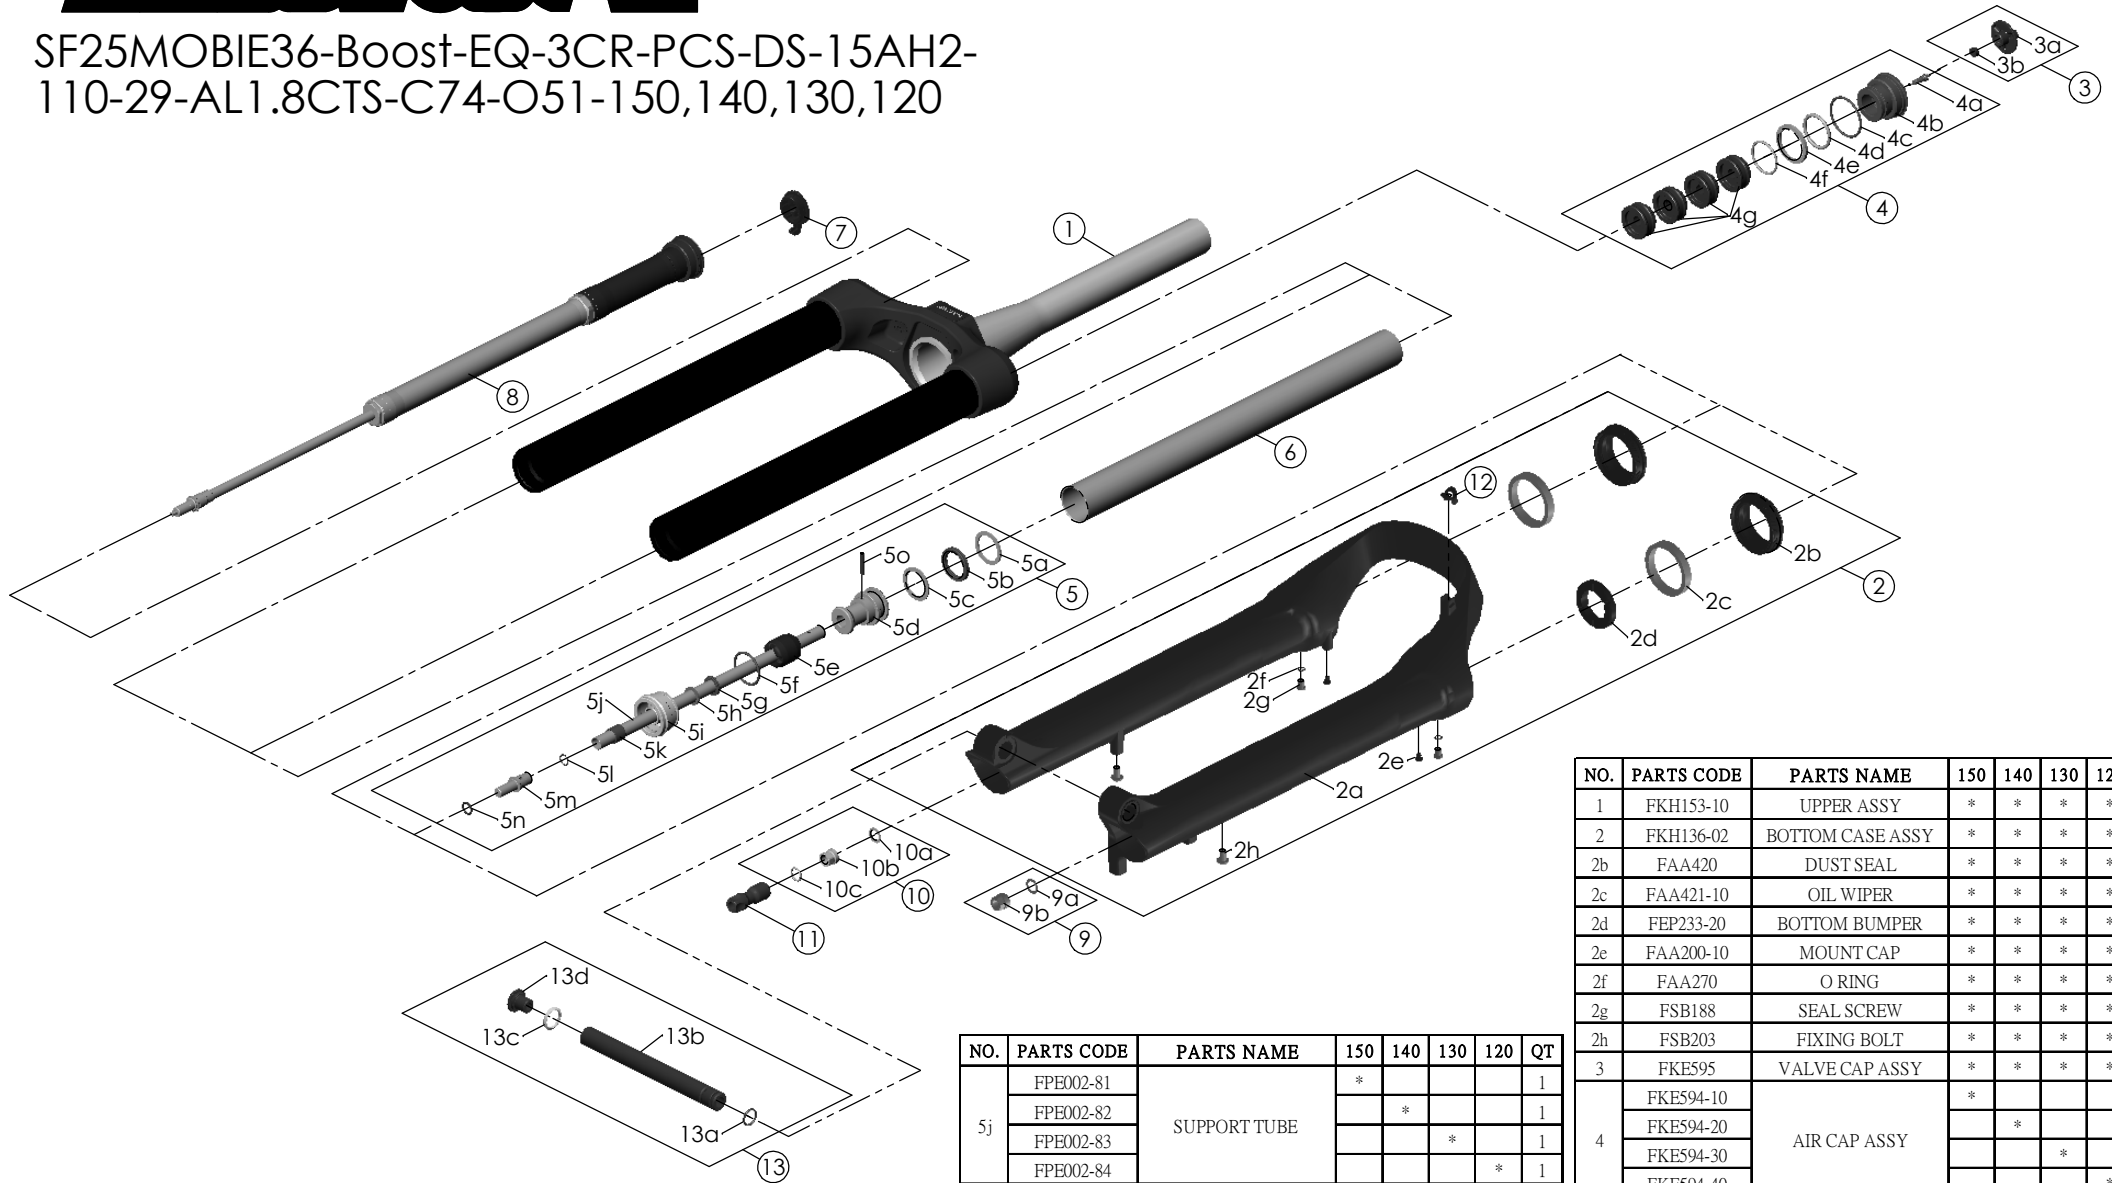

SF25MOBIE36-Boost-EQ-3CR-PCS-DS-15AH2-110-29-AL1.8CTS-C74-O51-150,140,130,120

NO.	PARTS CODE	PARTS NAME	150	140	130	120	QT
1	FKH153-10	UPPER ASSY	*	*	*	*	1
2	FKH136-02	BOTTOM CASE ASSY	*	*	*	*	1
2b	FAA420	DUST SEAL	*	*	*	*	2
2c	FAA421-10	OIL WIPER	*	*	*	*	2
2d	FEP233-20	BOTTOM BUMPER	*	*	*	*	2
2e	FAA200-10	MOUNT CAP	*	*	*	*	2
2f	FAA270	O RING	*	*	*	*	2
2g	FSB188	SEAL SCREW	*	*	*	*	2
2h	FSB203	FIXING BOLT	*	*	*	*	2
3	FKE595	VALVE CAP ASSY	*	*	*	*	1
4	FKE594-10	AIR CAP ASSY	*				1
	FKE594-20			*		1	
	FKE594-30				*	1	
	FKE594-40					*	1
4g	FEG270-10	VOLUME REDUCER		*			5
					*		6
						*	7
5	FKH154-01	SUPPORT TUBE ASSY	*				1
	FKH154-02			*		1	
	FKH154-03				*	1	
	FKH154-04					*	1

NO.	PARTS CODE	PARTS NAME	150	140	130	120	QT
5j	FPE002-81	SUPPORT TUBE	*				1
	FPE002-82			*		1	
	FPE002-83				*	1	
	FPE002-84					*	1
6	FPE099-00	AIR CYLINDER	*	*	*	*	1
7	FKE590-00	3CR KNOB ASSY	*	*	*	*	1
8	FUN210-25	3CR-PCS UNIT	*	*	*	*	1
9	FKA063-03	FIXING NUT SET	*	*	*	*	1
10	FKE436-04	FIXING NUT SET	*	*	*	*	1
11	FEG494-10	REBOUND KNOB	*	*	*	*	1
12	FEG034	CABLE CLIP	*	*	*	*	1
13	FKA117-00	15AH2-100 THRU AXLE SET	*	*	*	*	1