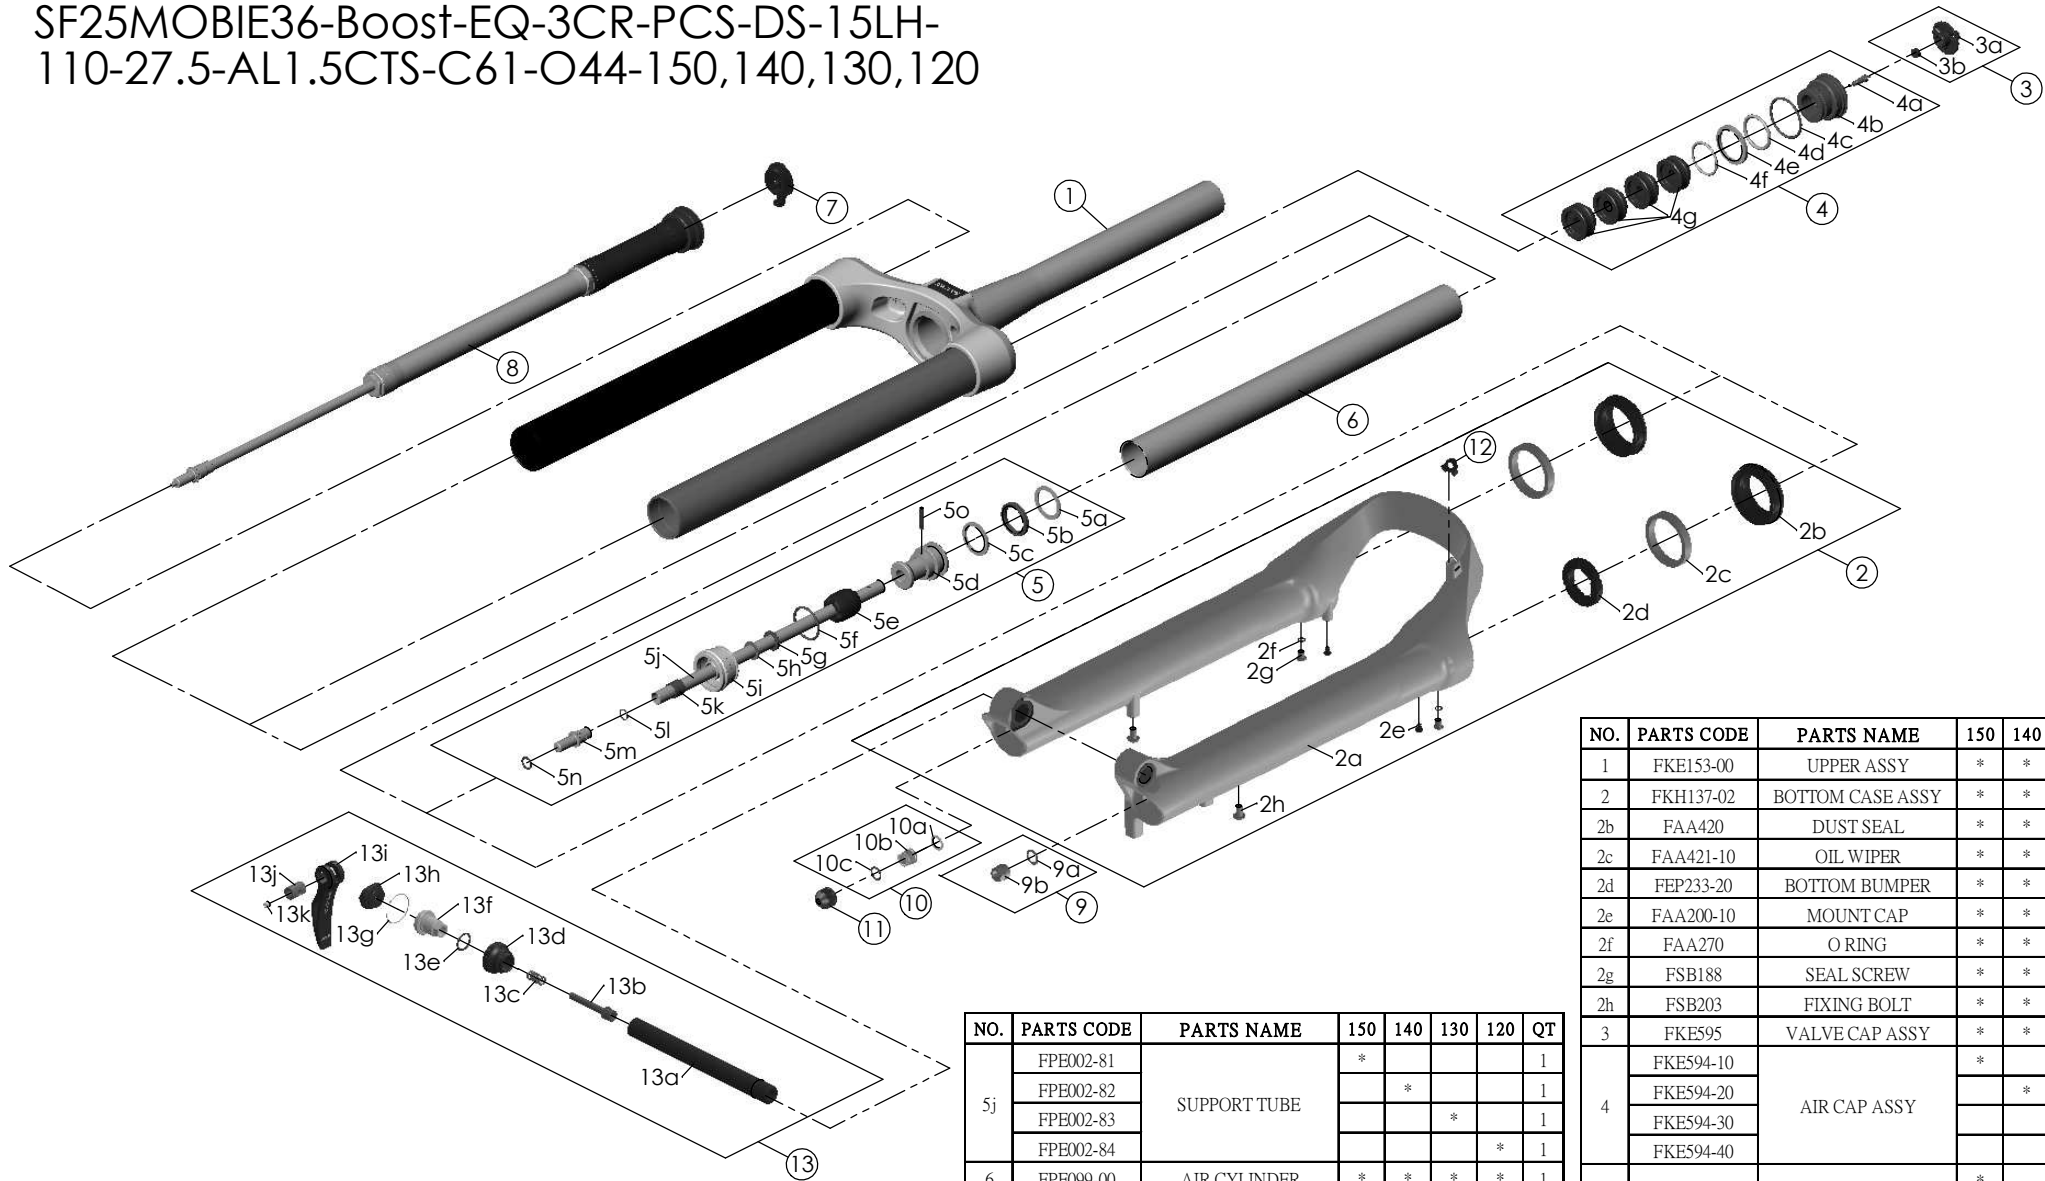

SF25MOBIE36-Boost-EQ-3CR-PCS-DS-15LH-110-27.5-AL1.5CTS-C61-O44-150,140,130,120

NO.	PARTS CODE	PARTS NAME	150	140	130	120	QT
5j	FPE002-81	SUPPORT TUBE	*				1
	FPE002-82			*			1
	FPE002-83				*		1
	FPE002-84					*	1
6	FPE099-00	AIR CYLINDER	*	*	*	*	1
7	FKE590-00	3CR KNOB ASSY	*	*	*	*	1
8	FUN210-25	3CR-PCS UNIT	*	*	*	*	1
9	FKA063-03	FIXING NUT SET	*	*	*	*	1
10	FKE436	FIXING NUT SET	*	*	*	*	1
11	FEG201	REBOUND KNOB	*	*	*	*	1
	FEG034	CABLE CLIP	*	*	*	*	1
13	FKA116-02	15LH-110 AXLE SET	*	*	*	*	1

NO.	PARTS CODE	PARTS NAME	150	140	130	120	QT
1	FKE153-00	UPPER ASSY	*	*	*	*	1
2	FKH137-02	BOTTOM CASE ASSY	*	*	*	*	1
2b	FAA420	DUST SEAL	*	*	*	*	2
2c	FAA421-10	OIL WIPER	*	*	*	*	2
2d	FEP233-20	BOTTOM BUMPER	*	*	*	*	2
2e	FAA200-10	MOUNT CAP	*	*	*	*	2
2f	FAA270	O RING	*	*	*	*	2
2g	FSB188	SEAL SCREW	*	*	*	*	2
2h	FSB203	FIXING BOLT	*	*	*	*	2
3	FKE595	VALVE CAP ASSY	*	*	*	*	1
4	FKE594-10	AIR CAP ASSY	*				1
	FKE594-20			*			1
	FKE594-30				*		1
	FKE594-40					*	1
							*
4g	FEG270-10	VOLUME REDUCER	*				4
				*			5
					*		6
					*	7	
5	FKH154-01	SUPPORT TUBE ASSY	*				1
	FKH154-02			*			1
	FKH154-03				*		1
	FKH154-04					*	1