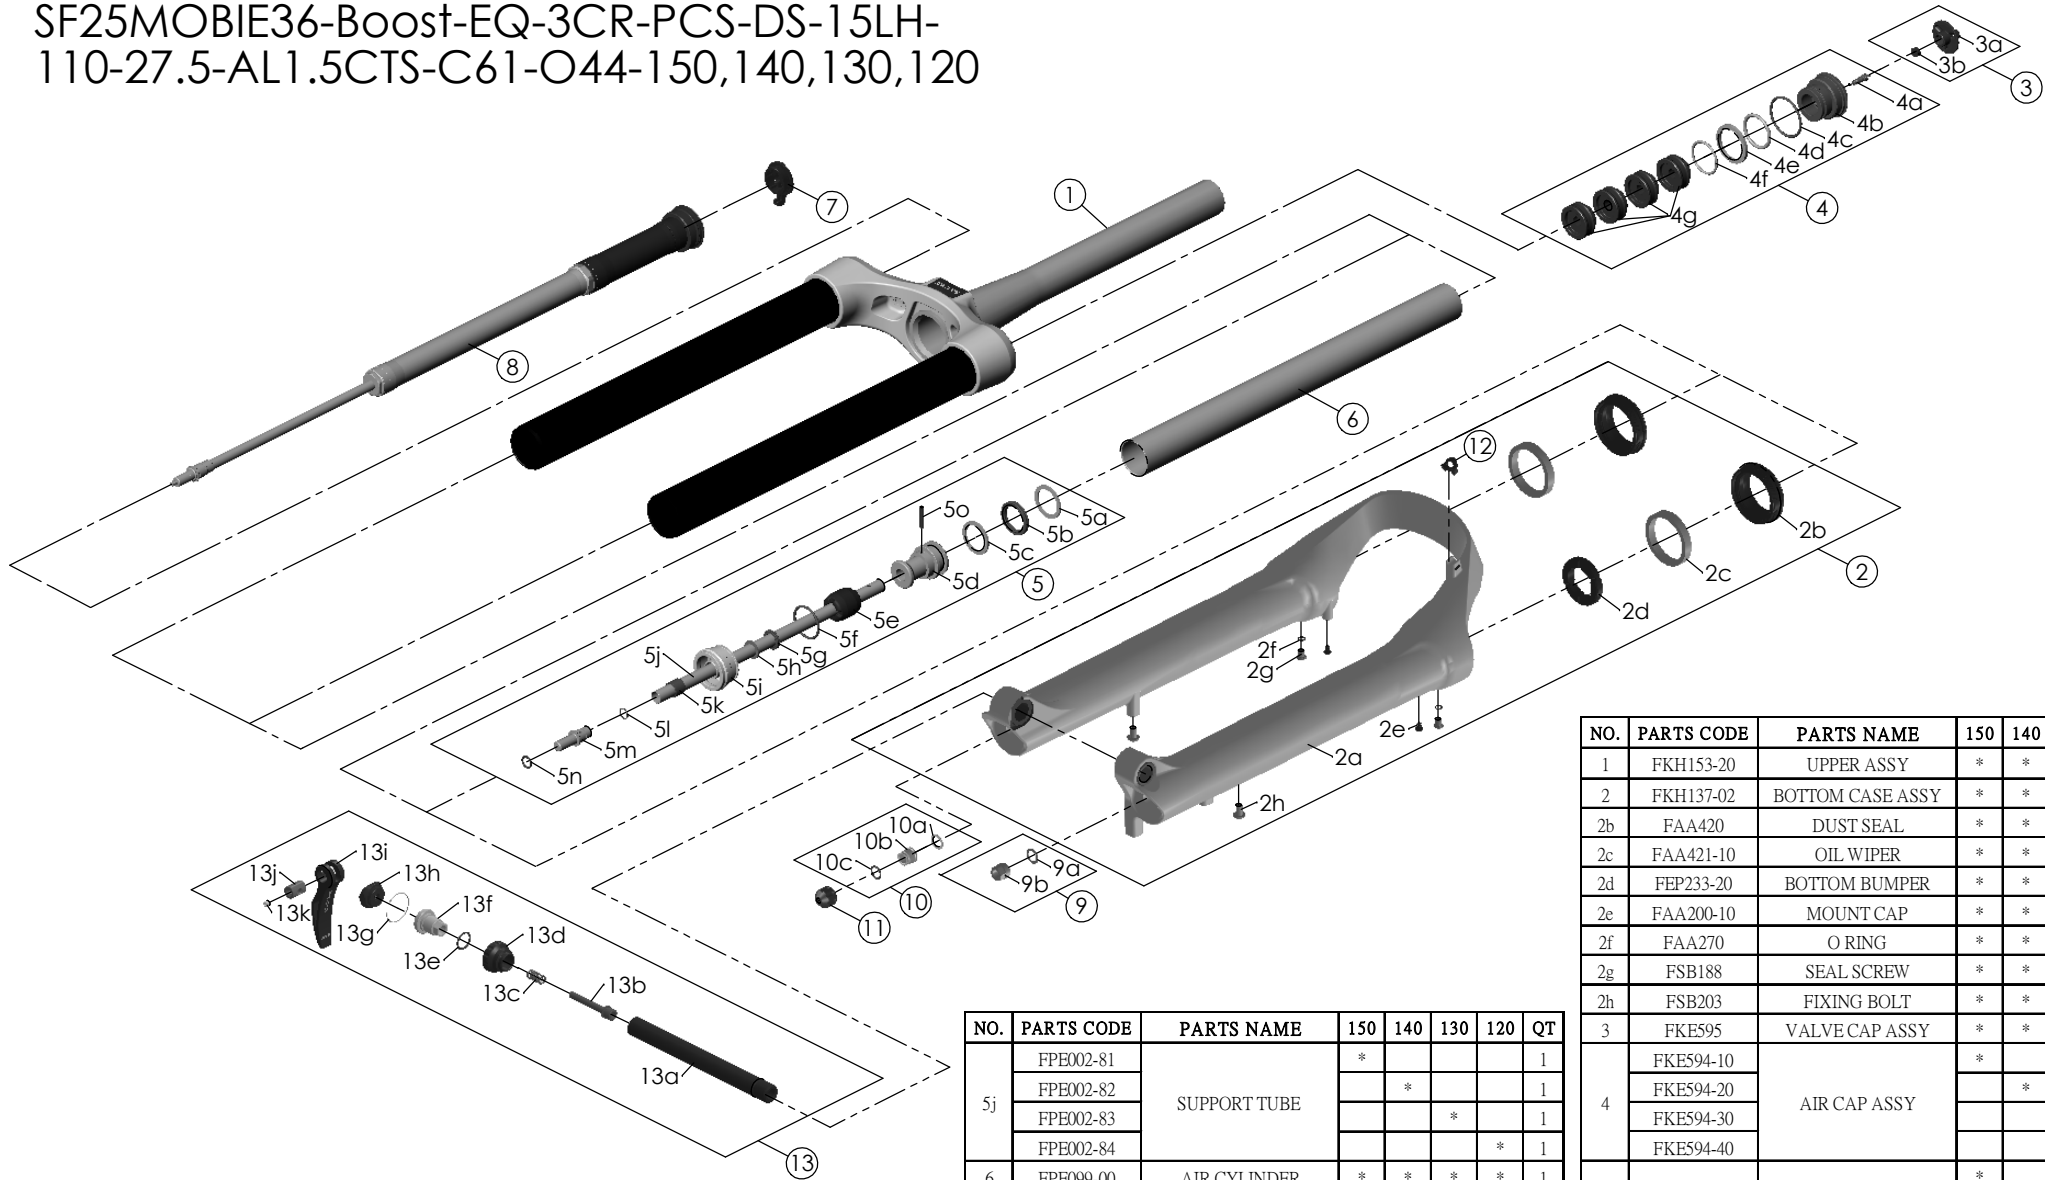

SF25MOBIE36-Boost-EQ-3CR-PCS-DS-15LH-110-27.5-AL1.5CTS-C61-O44-150,140,130,120

NO.	PARTS CODE	PARTS NAME	150	140	130	120	QT
5j	FPE002-81	SUPPORT TUBE	*				1
	FPE002-82			*			1
	FPE002-83				*		1
	FPE002-84					*	1
6	FPE099-00	AIR CYLINDER	*	*	*	*	1
7	FKE590-00	3CR KNOB ASSY	*	*	*	*	1
8	FUN210-25	3CR-PCS UNIT	*	*	*	*	1
9	FKA063-03	FIXING NUT SET	*	*	*	*	1
10	FKE436	FIXING NUT SET	*	*	*	*	1
11	FEG201	REBOUND KNOB	*	*	*	*	1
	FEG034	CABLE CLIP	*	*	*	*	1
13	FKA116-02	15LH-110 AXLE SET	*	*	*	*	1

NO.	PARTS CODE	PARTS NAME	150	140	130	120	QT
1	FKH153-20	UPPER ASSY	*	*	*	*	1
2	FKH137-02	BOTTOM CASE ASSY	*	*	*	*	1
2b	FAA420	DUST SEAL	*	*	*	*	2
2c	FAA421-10	OIL WIPER	*	*	*	*	2
2d	FEP233-20	BOTTOM BUMPER	*	*	*	*	2
2e	FAA200-10	MOUNT CAP	*	*	*	*	2
2f	FAA270	O RING	*	*	*	*	2
2g	FSB188	SEAL SCREW	*	*	*	*	2
2h	FSB203	FIXING BOLT	*	*	*	*	2
3	FKE595	VALVE CAP ASSY	*	*	*	*	1
4	FKE594-10	AIR CAP ASSY	*				1
	FKE594-20			*			1
	FKE594-30				*		1
	FKE594-40					*	1
4g	FEG270-10	VOLUME REDUCER	*				4
				*			5
					*		6
				*		7	
5	FKH154-01	SUPPORT TUBE ASSY	*				1
	FKH154-02			*			1
	FKH154-03				*		1
	FKH154-04					*	1