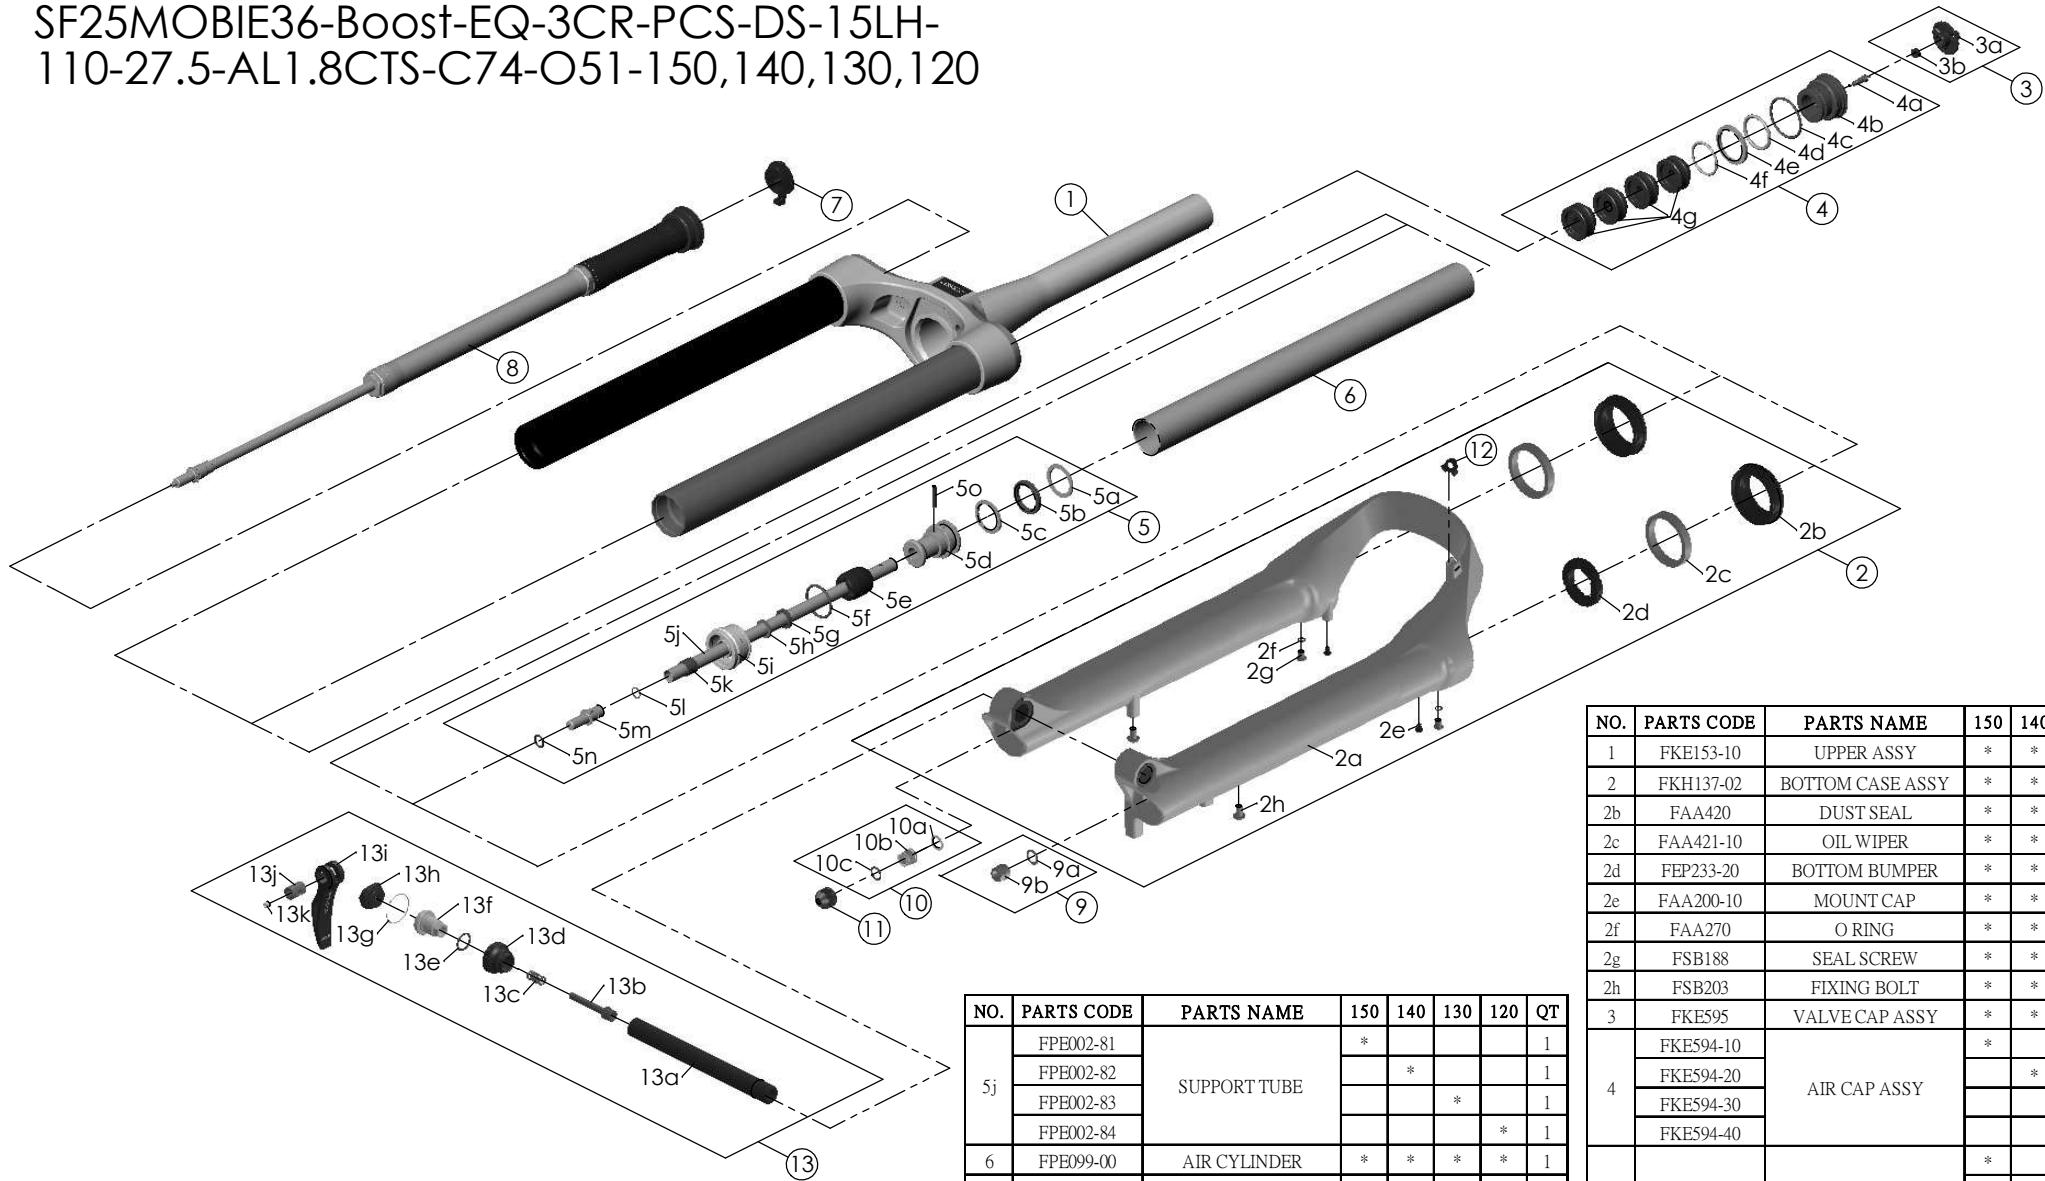

SF25MOBIE36-Boost-EQ-3CR-PCS-DS-15LH-110-27.5-AL1.8CTS-C74-O51-150,140,130,120

NO.	PARTS CODE	PARTS NAME	150	140	130	120	QT
5j	FPE002-81	SUPPORT TUBE	*				1
	FPE002-82			*		1	
	FPE002-83				*	1	
	FPE002-84					* 1	
6	FPE099-00	AIR CYLINDER	*	*	*	*	1
7	FKE590-00	3CR KNOB ASSY	*	*	*	*	1
8	FUN210-25	3CR-PCS UNIT	*	*	*	*	1
9	FKA063-03	FIXING NUT SET	*	*	*	*	1
10	FKE436	FIXING NUT SET	*	*	*	*	1
11	FEG201	REBOUND KNOB	*	*	*	*	1
12	FEG034	CABLE CLIP	*	*	*	*	1
13	FKA116-02	15LH-110 AXLE SET	*	*	*	*	1

NO.	PARTS CODE	PARTS NAME	150	140	130	120	QT
1	FKE153-10	UPPER ASSY	*	*	*	*	1
2	FKH137-02	BOTTOM CASE ASSY	*	*	*	*	1
2b	FAA420	DUST SEAL	*	*	*	*	2
2c	FAA421-10	OIL WIPER	*	*	*	*	2
2d	FEP233-20	BOTTOM BUMPER	*	*	*	*	2
2e	FAA200-10	MOUNT CAP	*	*	*	*	2
2f	FAA270	O RING	*	*	*	*	2
2g	FSB188	SEAL SCREW	*	*	*	*	2
2h	FSB203	FIXING BOLT	*	*	*	*	2
3	FKE595	VALVE CAP ASSY	*	*	*	*	1
4	FKE594-10	AIR CAP ASSY	*				1
	FKE594-20			*			1
	FKE594-30				*		1
	FKE594-40					*	1
							*
4g	FEG270-10	VOLUME REDUCER	*				4
				*		5	
					*	6	
						*	7
5	FKH154-01	SUPPORT TUBE ASSY	*				1
	FKH154-02			*		1	
	FKH154-03				*	1	
	FKH154-04					*	1