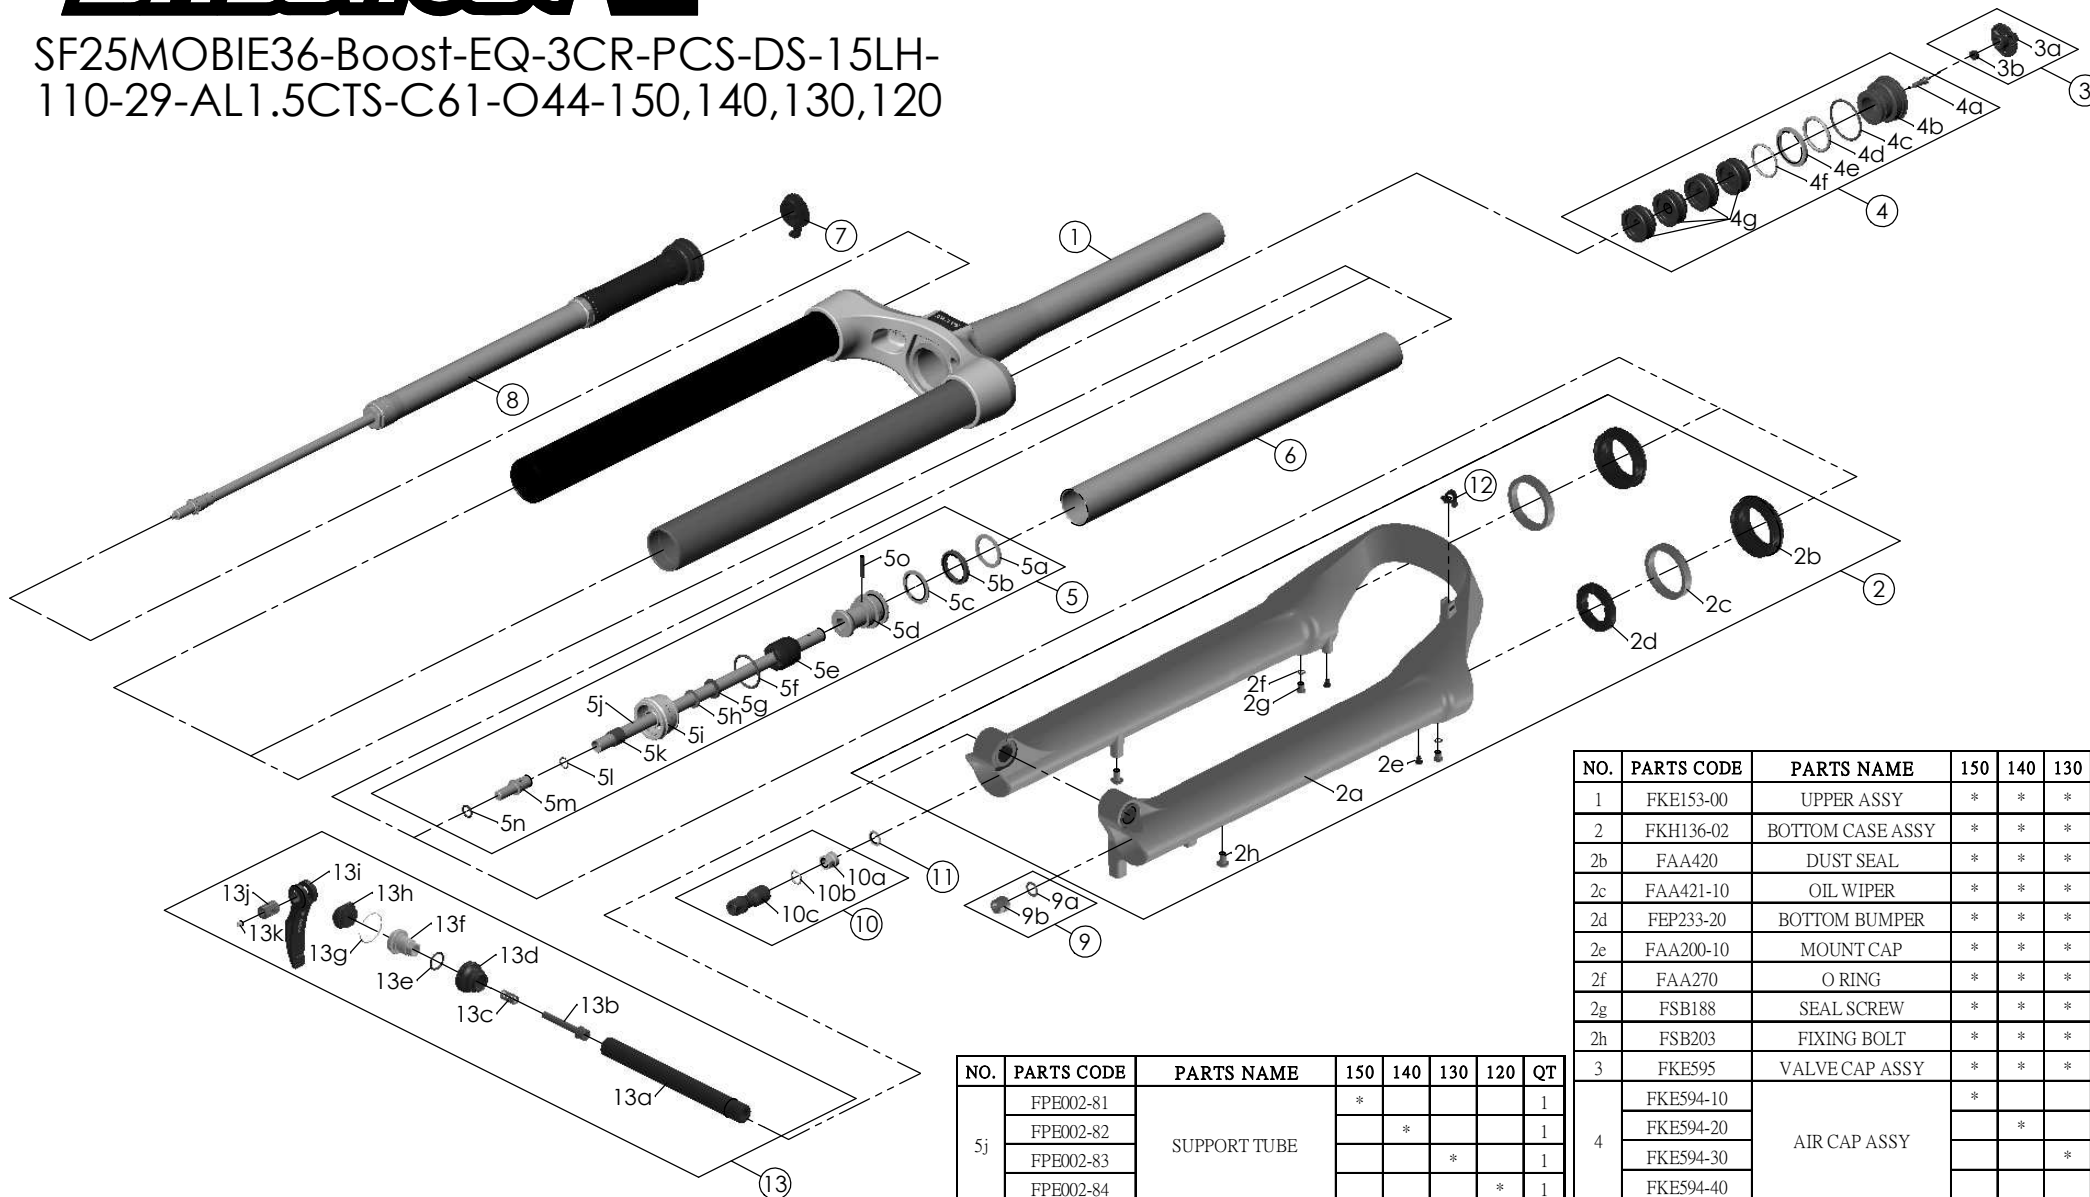

SF25MOBIE36-Boost-EQ-3CR-PCS-DS-15LH-110-29-AL1.5CTS-C61-O44-150,140,130,120

Date	2023.-06-12	Version	0
Amended			

NO.	PARTS CODE	PARTS NAME	150	140	130	120	QT
1	FKE153-00	UPPER ASSY	*	*	*	*	1
2	FKH136-02	BOTTOM CASE ASSY	*	*	*	*	1
2b	FAA420	DUST SEAL	*	*	*	*	2
2c	FAA421-10	OIL WIPER	*	*	*	*	2
2d	FEP233-20	BOTTOM BUMPER	*	*	*	*	2
2e	FAA200-10	MOUNT CAP	*	*	*	*	2
2f	FAA270	O RING	*	*	*	*	2
2g	FSB188	SEAL SCREW	*	*	*	*	2
2h	FSB203	FIXING BOLT	*	*	*	*	2
3	FKE595	VALVE CAP ASSY	*	*	*	*	1
4	FKE594-10	AIR CAP ASSY	*				1
	FKE594-20			*		1	
	FKE594-30				*	1	
	FKE594-40					* 1	
4g	FEG270-10	VOLUME REDUCER	*				4
				*			5
					*		6
						*	7
5	FKH154-01	SUPPORT TUBE ASSY	*				1
				*			1
					*		1
						*	1

NO.	PARTS CODE	PARTS NAME	150	140	130	120	QT
5j	FPE002-81	SUPPORT TUBE	*				1
	FPE002-82			*			
	FPE002-83				*		
	FPE002-84					* 1	
6	FPE099-00	AIR CYLINDER	*	*	*	*	1
7	FKE590-00	3CR KNOB ASSY	*	*	*	*	1
8	FUN210-25	3CR-PCS UNIT	*	*	*	*	1
9	FKA063-03	FIXING NUT SET	*	*	*	*	1
10	FKE583	REBOUND KNOB ASSY	*	*	*	*	1
11	CSS014	WASHER	*	*	*	*	1
12	FEG034	CABLE CLIP	*	*	*	*	1
13	FKA116-02	15LH-110 AXLE SET	*	*	*	*	1