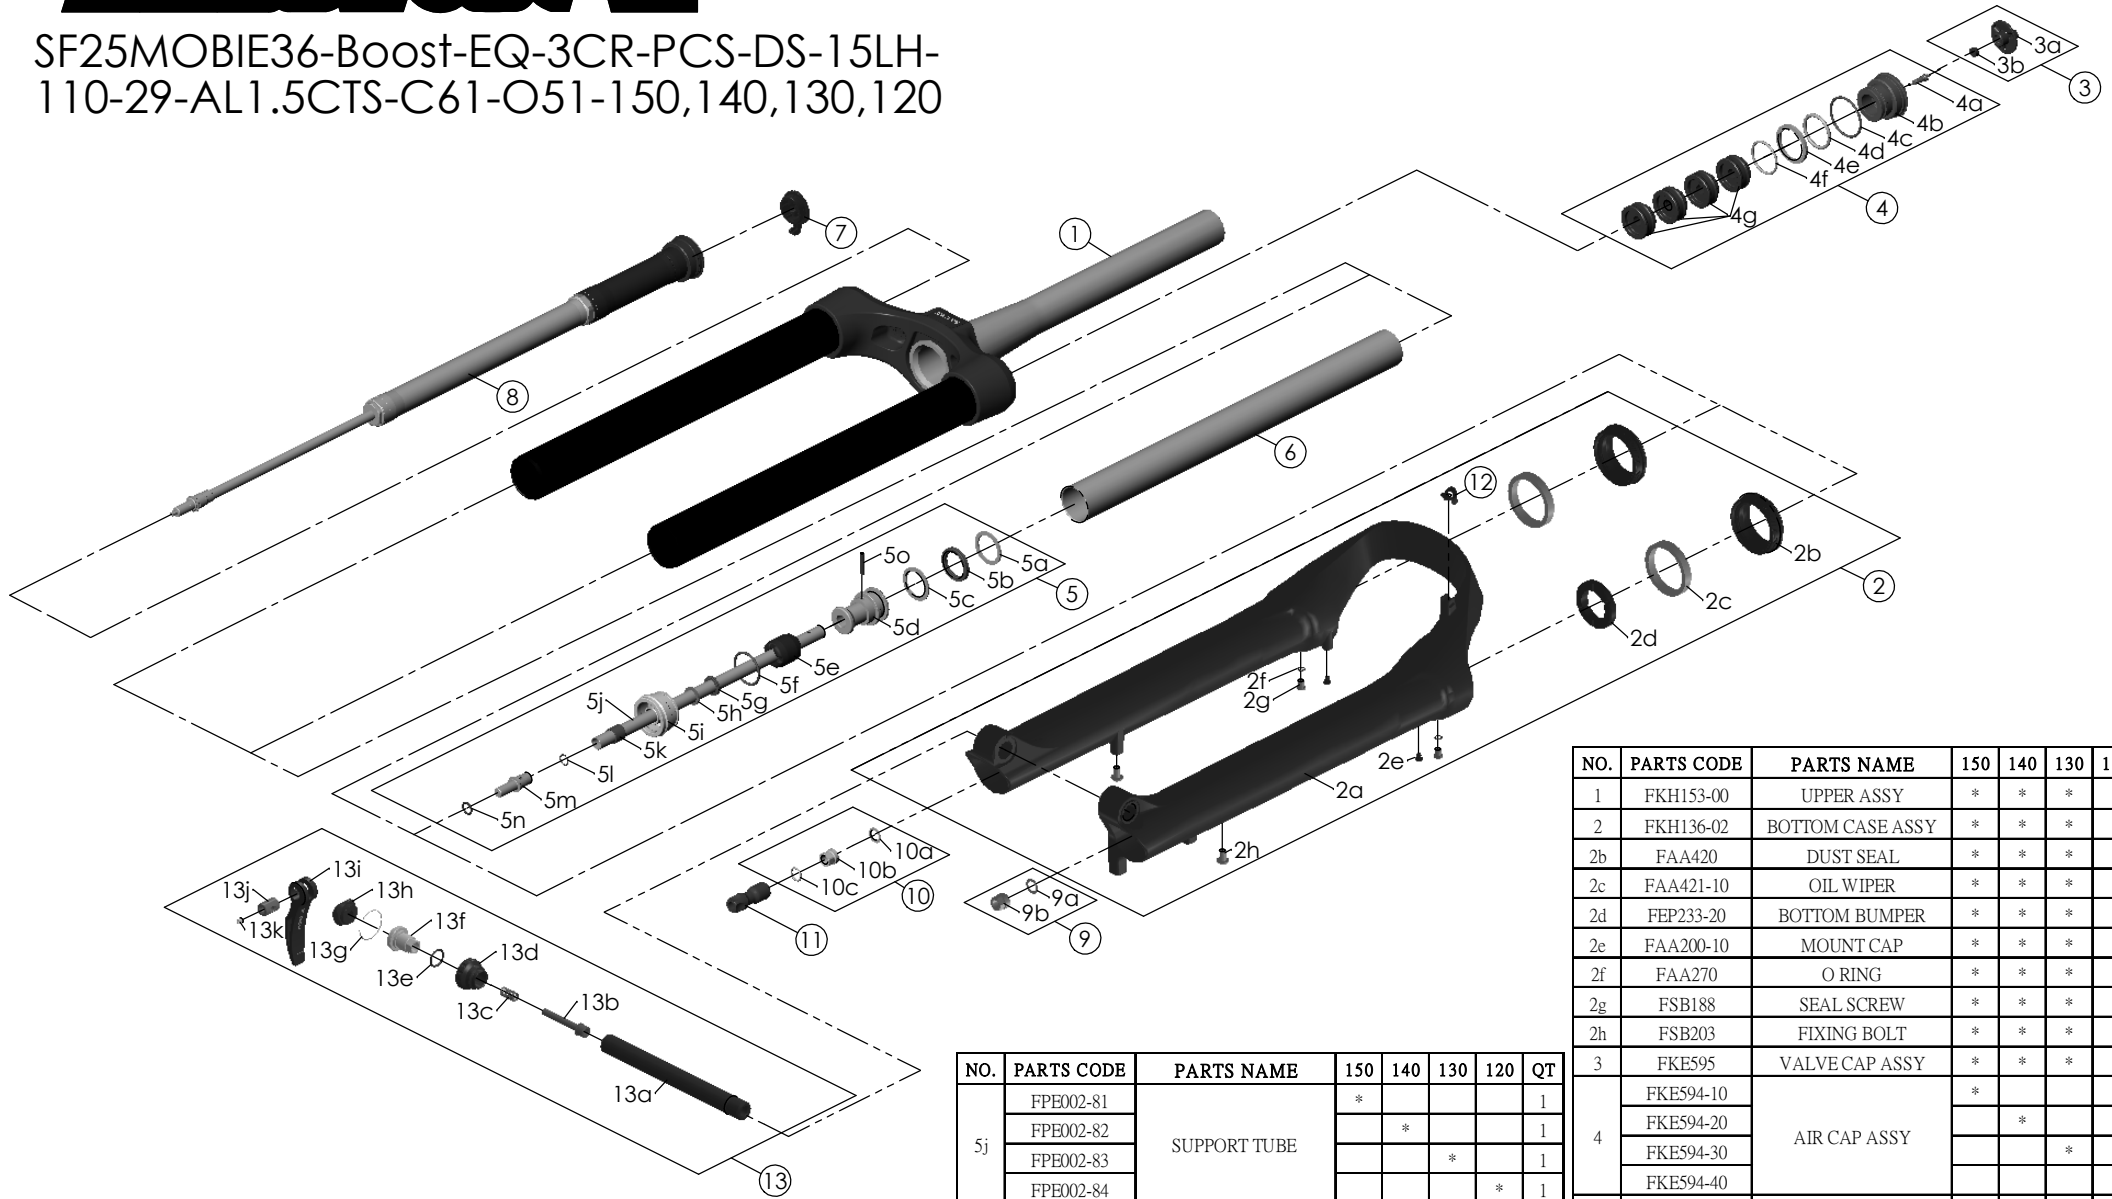

SF25MOBIE36-Boost-EQ-3CR-PCS-DS-15LH-110-29-AL1.5CTS-C61-O51-150,140,130,120

Date	2023.-06-12	Version	2
Amended	2024.12.19		

NO.	PARTS CODE	PARTS NAME	150	140	130	120	QT
1	FKH153-00	UPPER ASSY	*	*	*	*	1
2	FKH136-02	BOTTOM CASE ASSY	*	*	*	*	1
2b	FAA420	DUST SEAL	*	*	*	*	2
2c	FAA421-10	OIL WIPER	*	*	*	*	2
2d	FEP233-20	BOTTOM BUMPER	*	*	*	*	2
2e	FAA200-10	MOUNT CAP	*	*	*	*	2
2f	FAA270	O RING	*	*	*	*	2
2g	FSB188	SEAL SCREW	*	*	*	*	2
2h	FSB203	FIXING BOLT	*	*	*	*	2
3	FKE595	VALVE CAP ASSY	*	*	*	*	1
4	FKE594-10	AIR CAP ASSY	*				1
	FKE594-20			*		1	
	FKE594-30				*	1	
	FKE594-40					* 1	
4g	FEG270-10	VOLUME REDUCER		*			4
					*		5
						*	6
							* 7
5	FKH154-01	SUPPORT TUBE ASSY	*				1
	FKH154-02			*		1	
	FKH154-03				*	1	
	FKH154-04					* 1	
5j	FPE002-81	SUPPORT TUBE	*				1
FPE002-82			*			1	
FPE002-83				*		1	
FPE002-84					*	1	
6	FPE099-00	AIR CYLINDER	*	*	*	*	1
7	FKE590-00	3CR KNOB ASSY	*	*	*	*	1
8	FUN210-25	3CR-PCS UNIT	*	*	*	*	1
9	FKA063-03	FIXING NUT SET	*	*	*	*	1
10	FKE436-04	FIXING NUT SET	*	*	*	*	1
11	FEG494-10	REBOUND KNOB	*	*	*	*	1
12	FEG034	CABLE CLIP	*	*	*	*	1
13	FKA116-02	15LH-110 AXLE SET	*	*	*	*	1