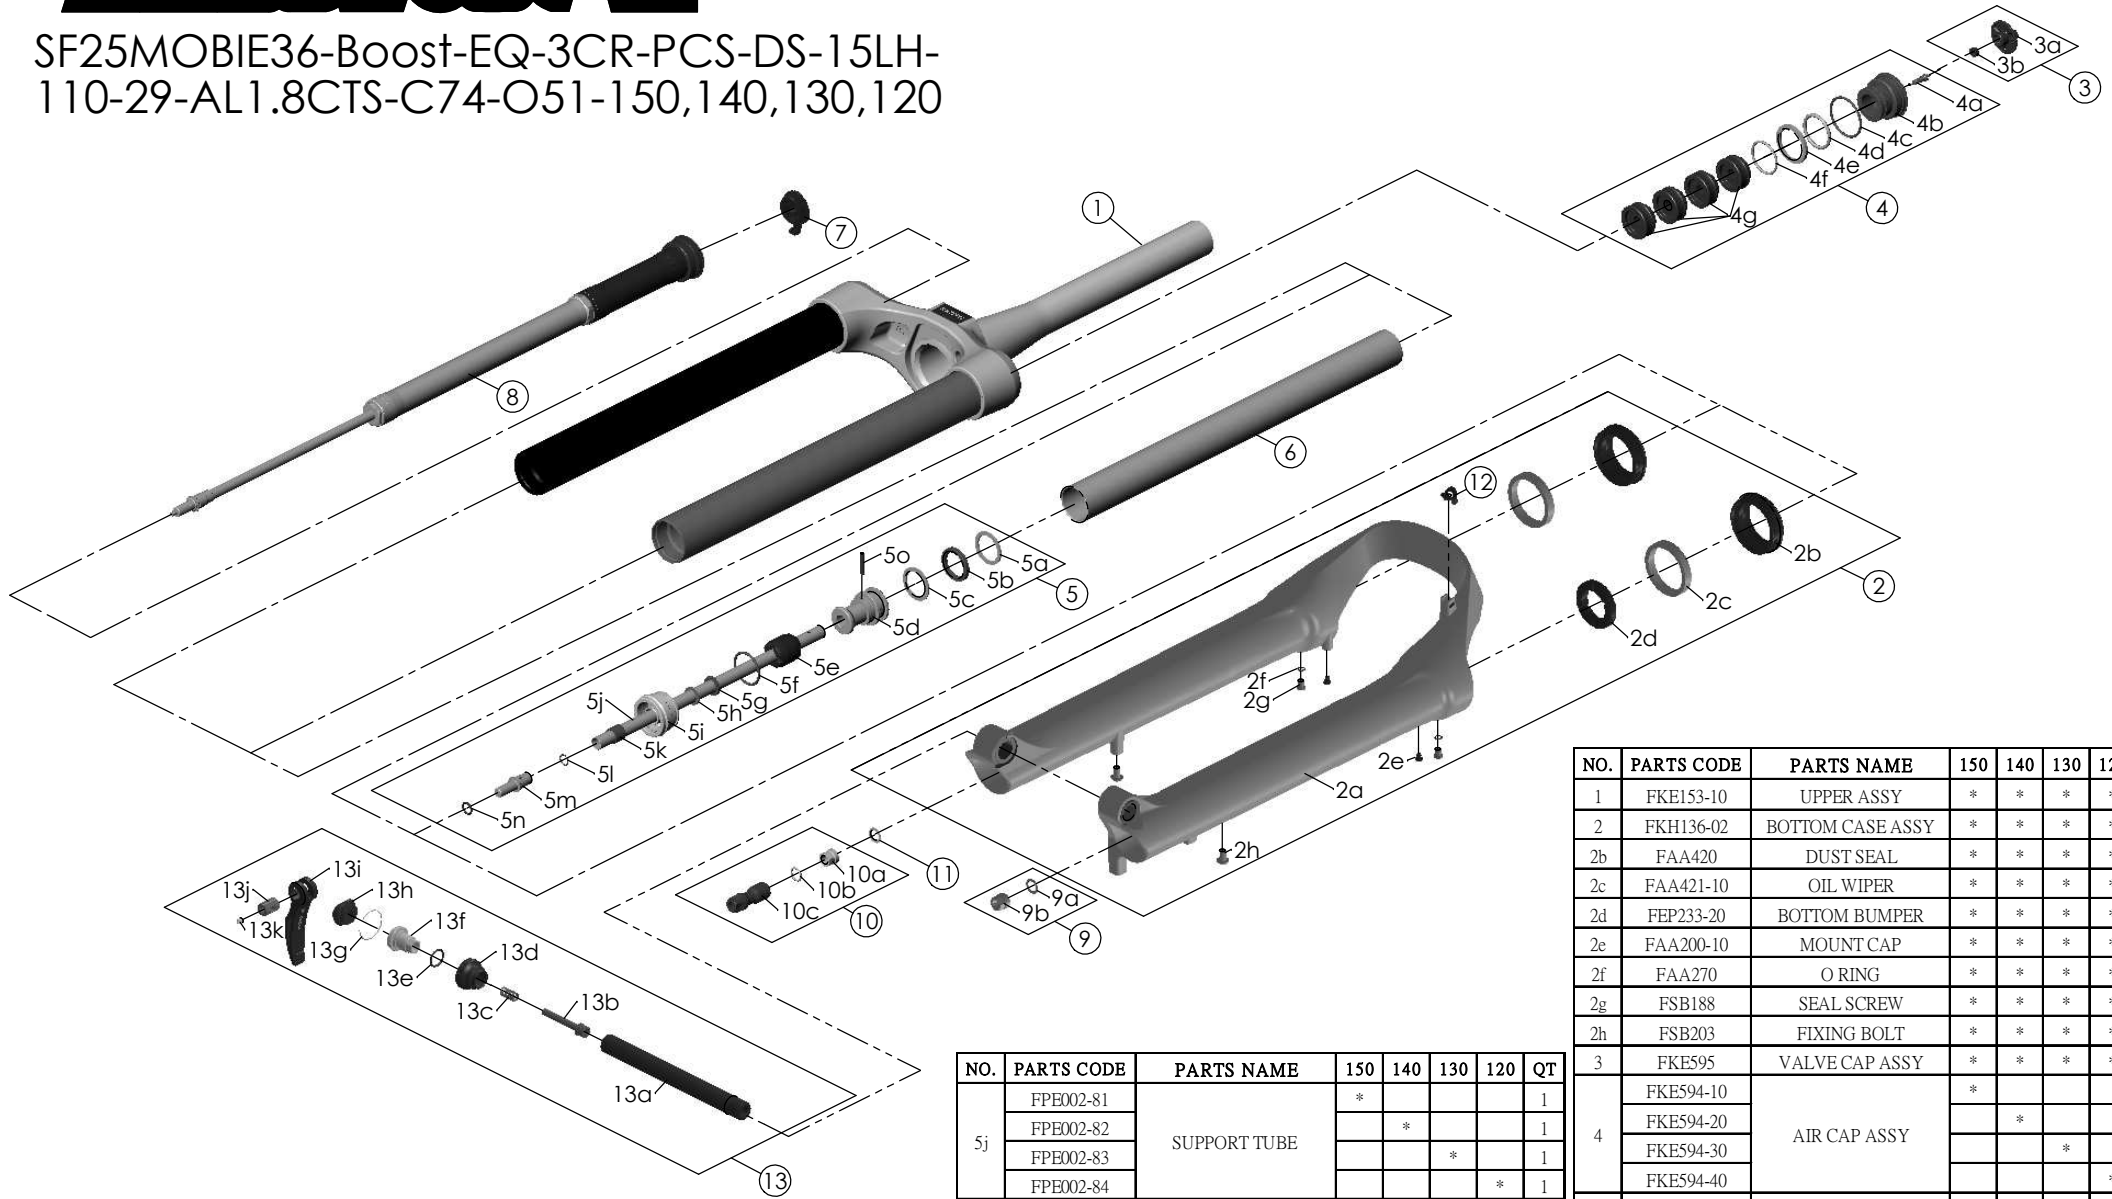

SF25MOBIE36-Boost-EQ-3CR-PCS-DS-15LH-110-29-AL1.8CTS-C74-O51-150,140,130,120

Date	2023.-06-12	Version	0
Amended			

NO.	PARTS CODE	PARTS NAME	150	140	130	120	QT
1	FKE153-10	UPPER ASSY	*	*	*	*	1
2	FKH136-02	BOTTOM CASE ASSY	*	*	*	*	1
2b	FAA420	DUST SEAL	*	*	*	*	2
2c	FAA421-10	OIL WIPER	*	*	*	*	2
2d	FEP233-20	BOTTOM BUMPER	*	*	*	*	2
2e	FAA200-10	MOUNT CAP	*	*	*	*	2
2f	FAA270	O RING	*	*	*	*	2
2g	FSB188	SEAL SCREW	*	*	*	*	2
2h	FSB203	FIXING BOLT	*	*	*	*	2
3	FKE595	VALVE CAP ASSY	*	*	*	*	1
4	FKE594-10	AIR CAP ASSY	*				1
	FKE594-20			*		1	
	FKE594-30				*	1	
	FKE594-40					*	1
4g	FEG270-10	VOLUME REDUCER	*				4
				*			5
					*		6
						*	7
5	FKH154-01	SUPPORT TUBE ASSY	*				1
	FKH154-02			*		1	
	FKH154-03				*	1	
	FKH154-04					*	1
5j	FPE002-81	SUPPORT TUBE	*				1
FPE002-82			*			1	
FPE002-83				*		1	
FPE002-84					*	1	
6	FPE099-00	AIR CYLINDER	*	*	*	*	1
7	FKE590-00	3CR KNOB ASSY	*	*	*	*	1
8	FUN210-25	3CR-PCS UNIT	*	*	*	*	1
9	FKA063-03	FIXING NUT SET	*	*	*	*	1
10	FKE583	REBOUND KNOB ASSY	*	*	*	*	1
11	CSS014	WASHER	*	*	*	*	1
12	FEG034	CABLE CLIP	*	*	*	*	1
13	FKA116-02	15LH-110 AXLE SET	*	*	*	*	1