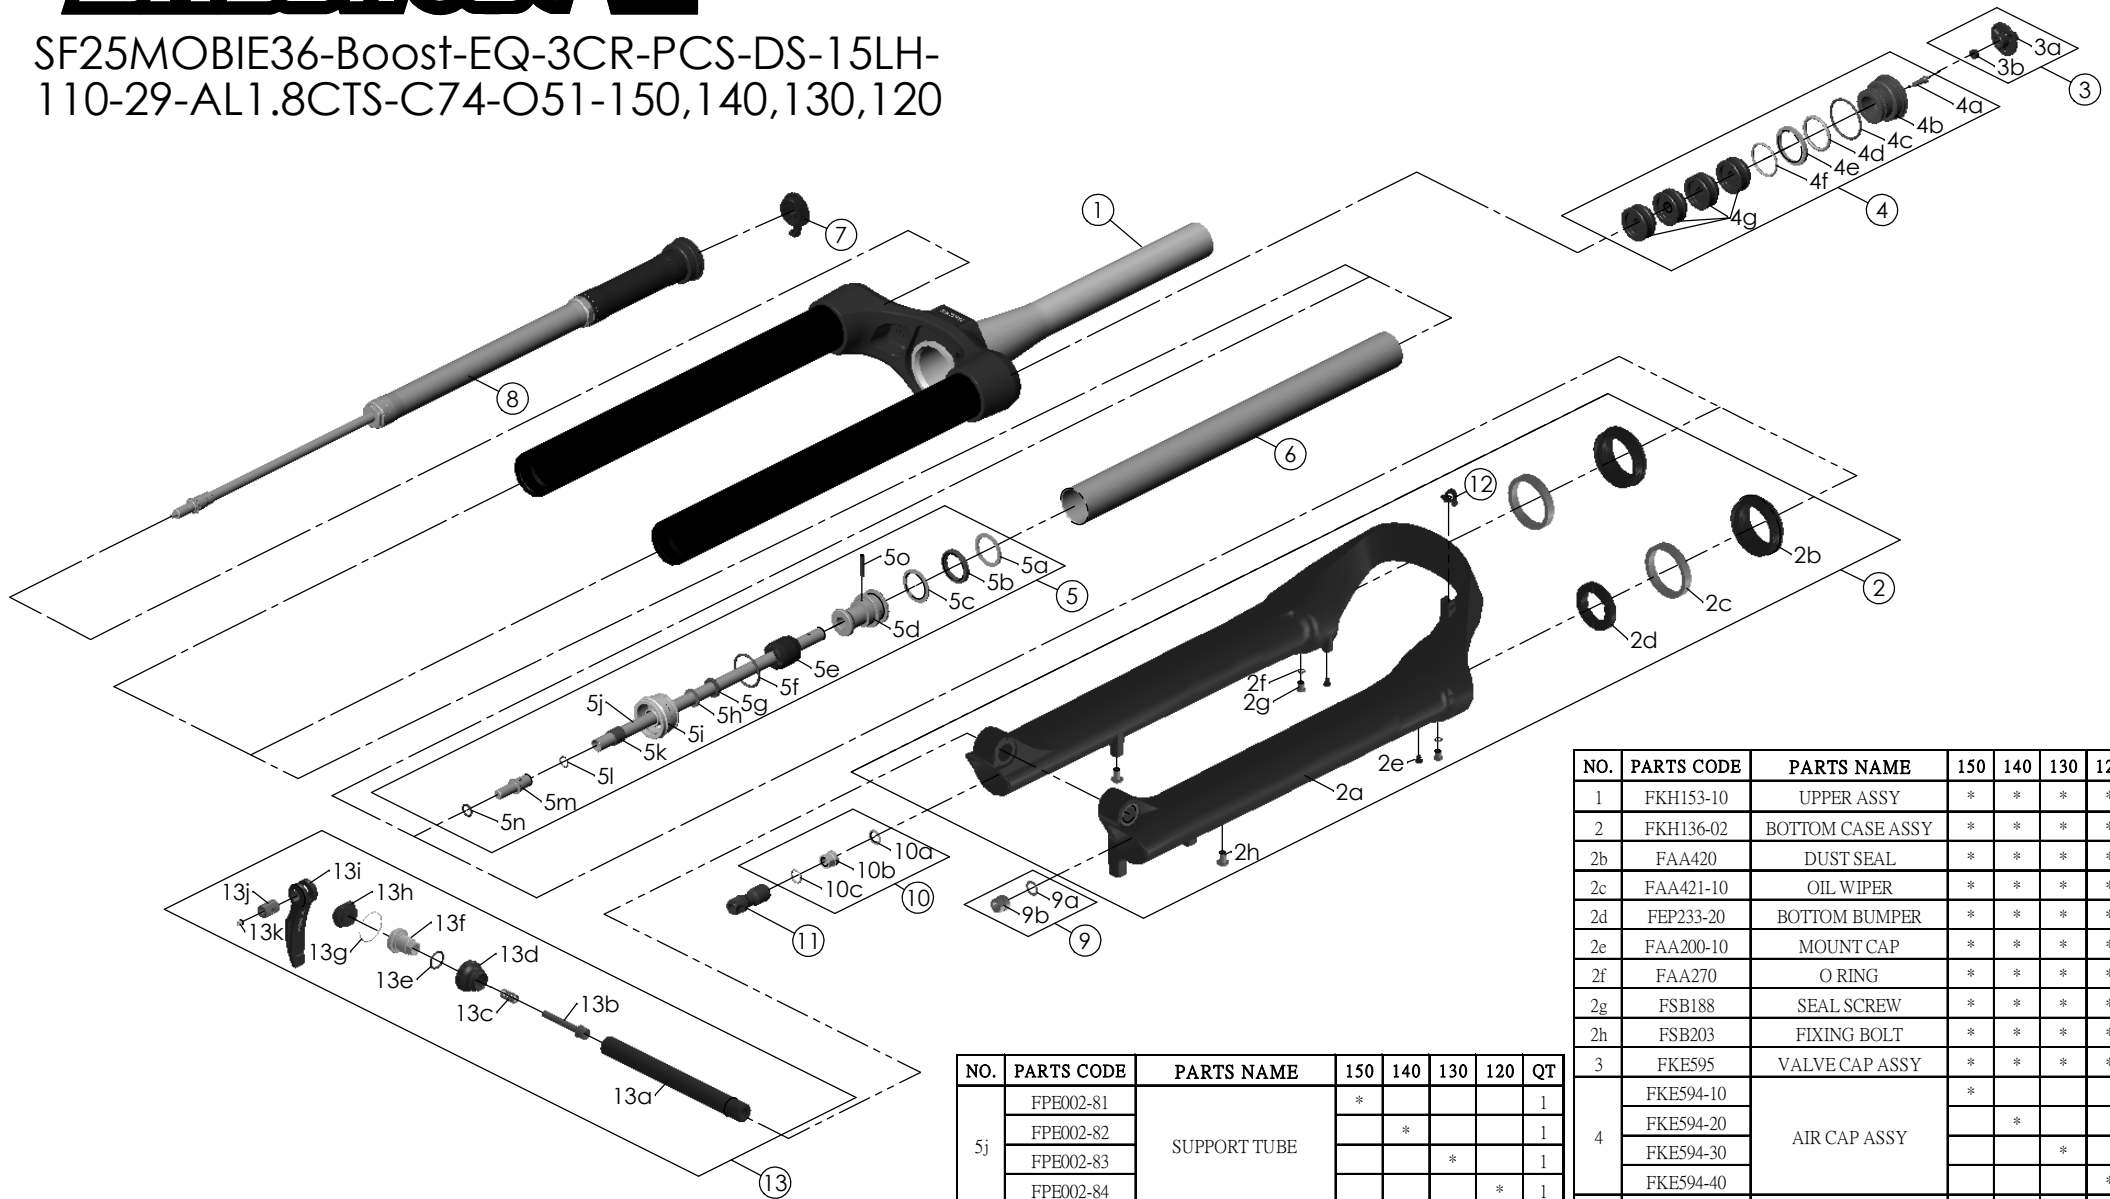

SF25MOBIE36-Boost-EQ-3CR-PCS-DS-15LH-110-29-AL1.8CTS-C74-O51-150,140,130,120

NO.	PARTS CODE	PARTS NAME	150	140	130	120	QT
5j	FPE002-81	SUPPORT TUBE	*				1
	FPE002-82			*		1	
	FPE002-83				*	1	
	FPE002-84					* 1	
6	FPE099-00	AIR CYLINDER	*	*	*	*	1
7	FKE590-00	3CR KNOB ASSY	*	*	*	*	1
8	FUN210-25	3CR-PCS UNIT	*	*	*	*	1
9	FKA063-03	FIXING NUT SET	*	*	*	*	1
10	FKE436-04	FIXING NUT SET	*	*	*	*	1
11	FEG494-10	REBOUND KNOB	*	*	*	*	1
12	FEG034	CABLE CLIP	*	*	*	*	1
13	FKA116-02	15LH-110 AXLE SET	*	*	*	*	1

NO.	PARTS CODE	PARTS NAME	150	140	130	120	QT
1	FKH153-10	UPPER ASSY	*	*	*	*	1
2	FKH136-02	BOTTOM CASE ASSY	*	*	*	*	1
2b	FAA420	DUST SEAL	*	*	*	*	2
2c	FAA421-10	OIL WIPER	*	*	*	*	2
2d	FEP233-20	BOTTOM BUMPER	*	*	*	*	2
2e	FAA200-10	MOUNT CAP	*	*	*	*	2
2f	FAA270	O RING	*	*	*	*	2
2g	FSB188	SEAL SCREW	*	*	*	*	2
2h	FSB203	FIXING BOLT	*	*	*	*	2
3	FKE595	VALVE CAP ASSY	*	*	*	*	1
4	FKE594-10	AIR CAP ASSY	*				1
	FKE594-20			*			1
	FKE594-30				*		1
	FKE594-40					*	1
4g	FEG270-10	VOLUME REDUCER	*				4
				*			5
					*		6
						*	7
5	FKH154-01	SUPPORT TUBE ASSY	*				1
	FKH154-02			*		1	
	FKH154-03				*	1	
	FKH154-04					* 1	