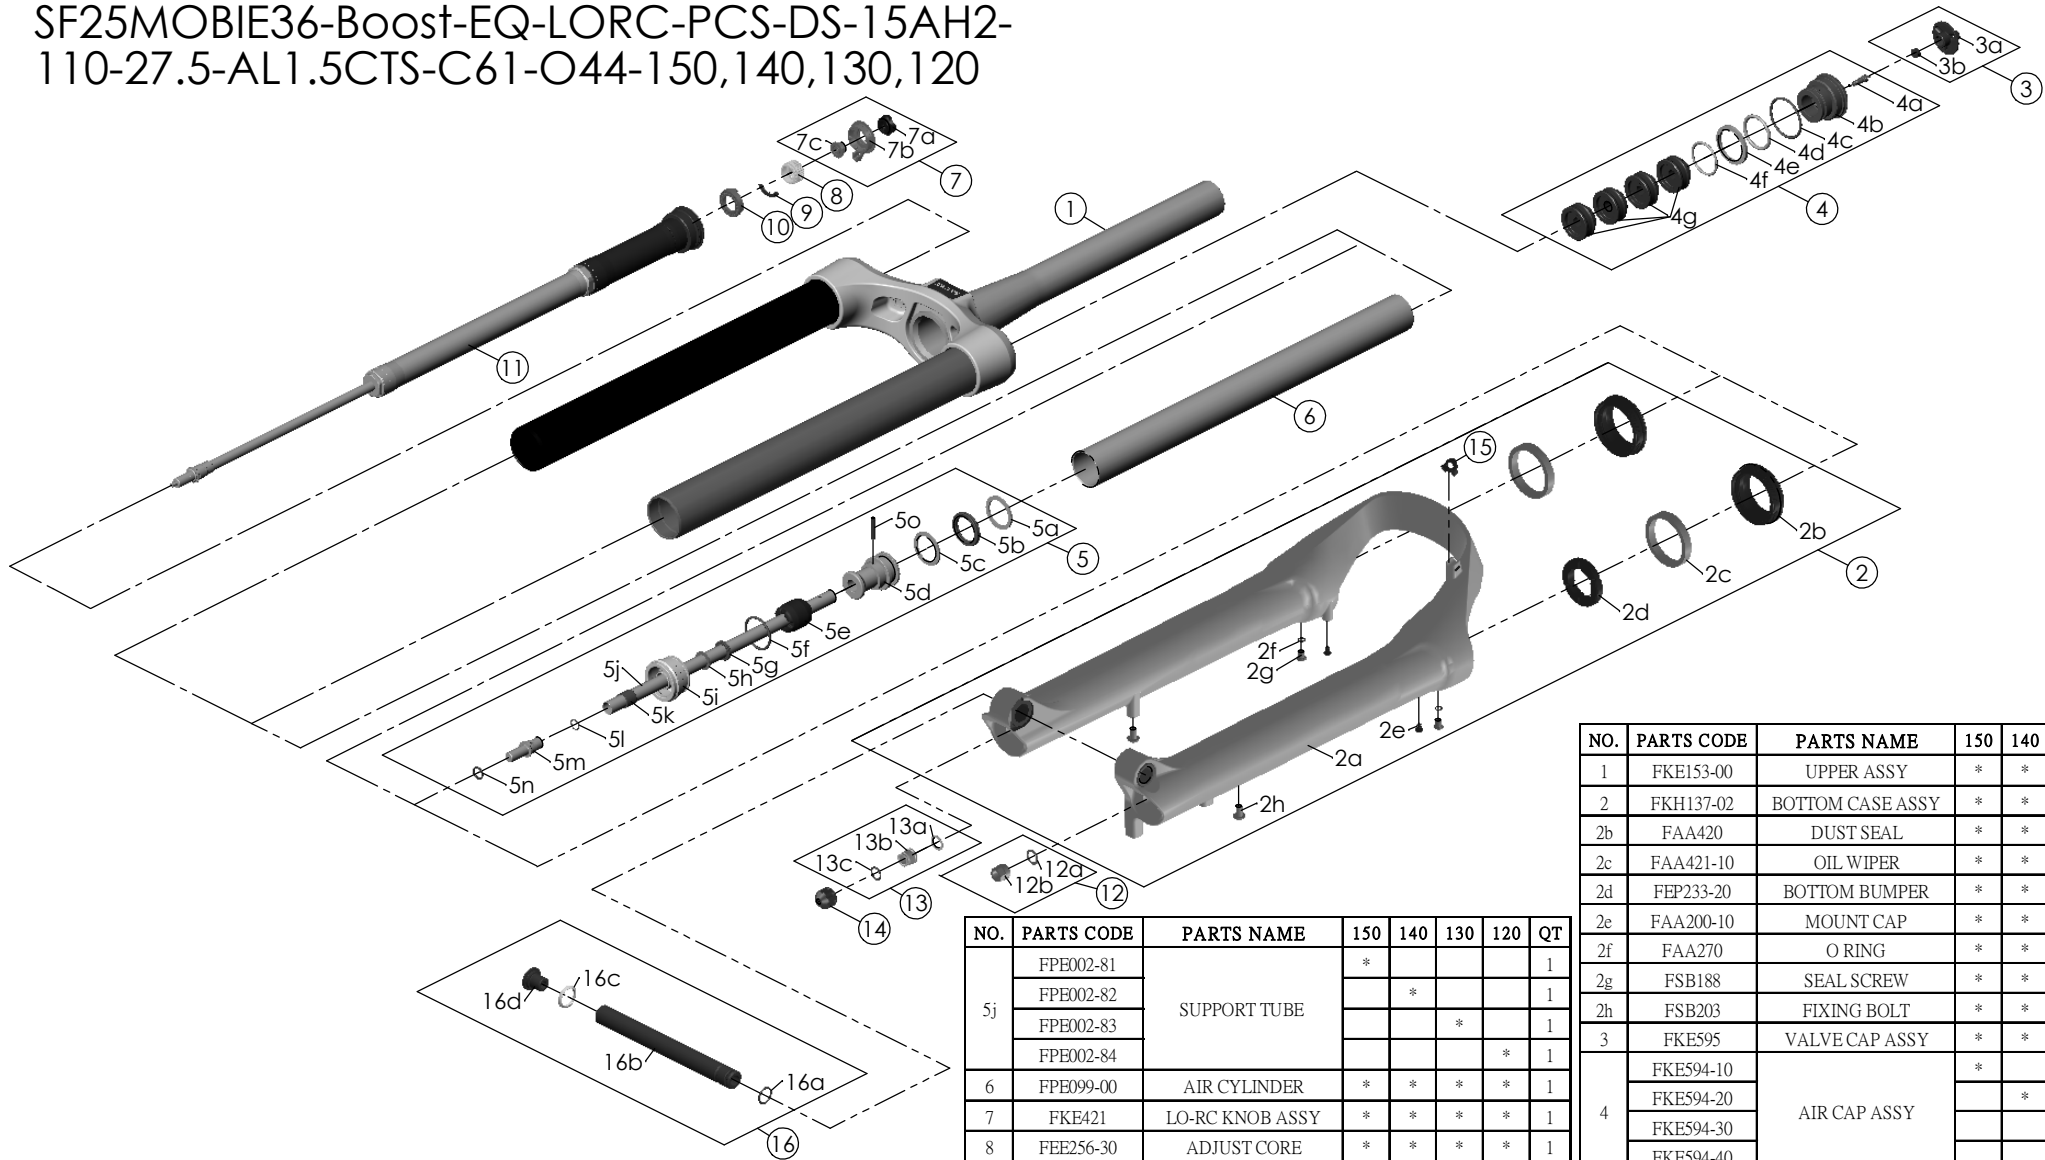

SF25MOBIE36-Boost-EQ-LORC-PCS-DS-15AH2-110-27.5-AL1.5CTS-C61-O44-150,140,130,120

NO.	PARTS CODE	PARTS NAME	150	140	130	120	QT
5j	FPE002-81	SUPPORT TUBE	*				1
	FPE002-82			*		1	
	FPE002-83				*	1	
	FPE002-84					* 1	
6	FPE099-00	AIR CYLINDER	*	*	*	*	1
7	FKE421	LO-RC KNOB ASSY	*	*	*	*	1
8	FEE256-30	ADJUST CORE	*	*	*	*	1
9	FEE258	ADJUST CLICK	*	*	*	*	1
10	FEE257	CLICK HOLDER	*	*	*	*	1
11	FUN131-55	LORC-PCS UNIT	*	*	*	*	1
12	FKA063-03	FIXING NUT SET	*	*	*	*	1
13	FKE436	FIXING NUT SET	*	*	*	*	1
14	FEG201	REBOUND KNOB	*	*	*	*	1
15	FEG034	CABLE CLIP	*	*	*	*	1
16	FKA117-00	15AH2-100 THRU AXLE SET	*	*	*	*	1

NO.	PARTS CODE	PARTS NAME	150	140	130	120	QT
1	FKE153-00	UPPER ASSY	*	*	*	*	1
2	FKH137-02	BOTTOM CASE ASSY	*	*	*	*	1
2b	FAA420	DUST SEAL	*	*	*	*	2
2c	FAA421-10	OIL WIPER	*	*	*	*	2
2d	FEP233-20	BOTTOM BUMPER	*	*	*	*	2
2e	FAA200-10	MOUNT CAP	*	*	*	*	2
2f	FAA270	O RING	*	*	*	*	2
2g	FSB188	SEAL SCREW	*	*	*	*	2
2h	FSB203	FIXING BOLT	*	*	*	*	2
3	FKE595	VALVE CAP ASSY	*	*	*	*	1
4	FKE594-10	AIR CAP ASSY	*				1
	FKE594-20			*		1	
	FKE594-30				*	1	
	FKE594-40					* 1	
4g	FEG270-10	VOLUME REDUCER	*				4
				*			5
					*		6
					*	7	
5	FKH154-01	SUPPORT TUBE ASSY	*				1
	FKH154-02			*		1	
	FKH154-03				*	1	
	FKH154-04					* 1	