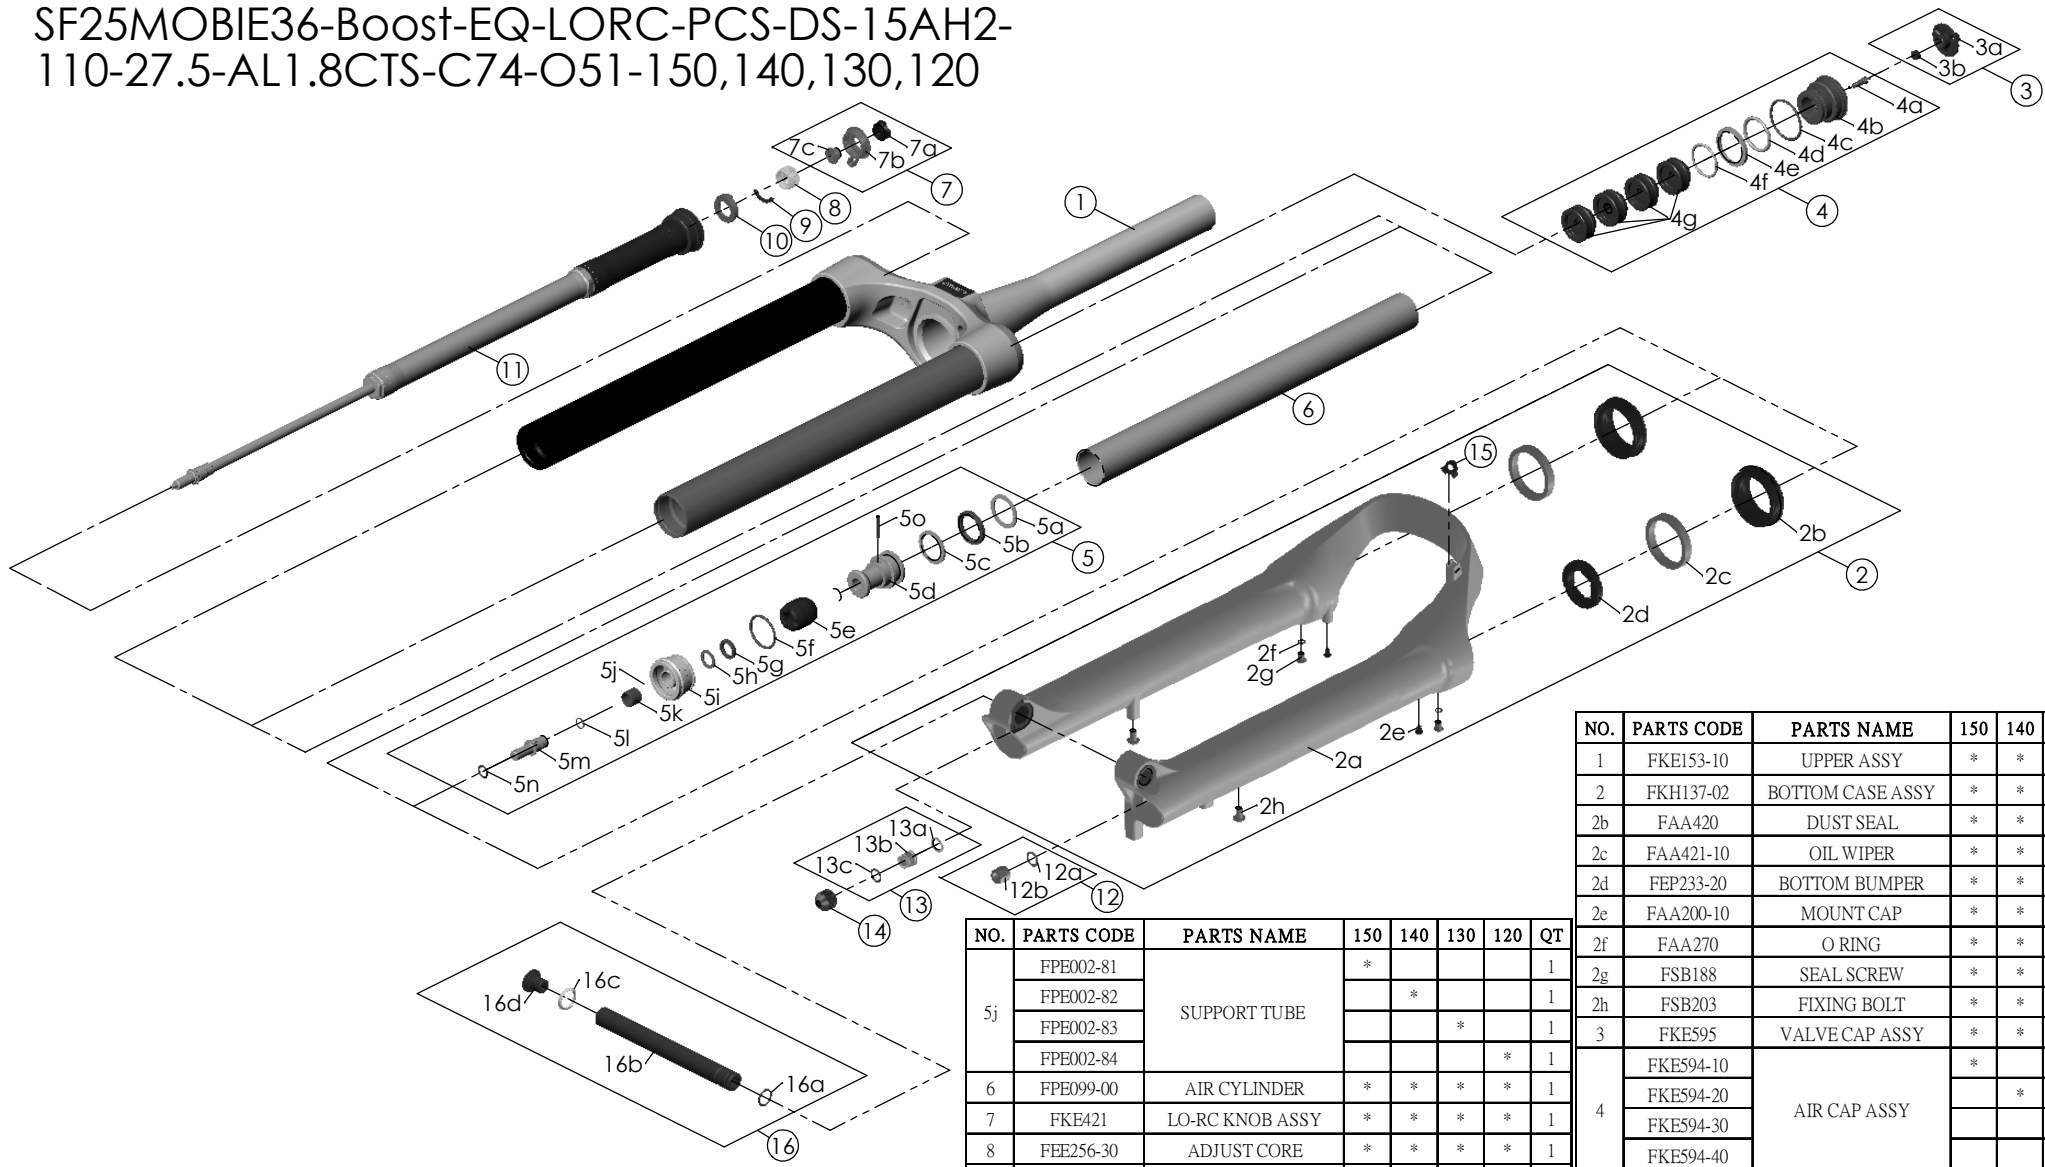

Date	2023.-06-12	Version	0
Amended			

SF25MOBIE36-Boost-EQ-LORC-PCS-DS-15AH2-110-27.5-AL1.8CTS-C74-O51-150,140,130,120

NO.	PARTS CODE	PARTS NAME	150	140	130	120	QT
1	FKE153-10	UPPER ASSY	*	*	*	*	1
2	FKH137-02	BOTTOM CASE ASSY	*	*	*	*	1
2b	FAA420	DUST SEAL	*	*	*	*	2
2c	FAA421-10	OIL WIPER	*	*	*	*	2
2d	FEP233-20	BOTTOM BUMPER	*	*	*	*	2
2e	FAA200-10	MOUNT CAP	*	*	*	*	2
2f	FAA270	O RING	*	*	*	*	2
2g	FSB188	SEAL SCREW	*	*	*	*	2
2h	FSB203	FIXING BOLT	*	*	*	*	2
3	FKE595	VALVE CAP ASSY	*	*	*	*	1
4	FKE594-10	AIR CAP ASSY	*				1
	FKE594-20			*		1	
	FKE594-30				*	1	
	FKE594-40					*	1
4g	FEG270-10	VOLUME REDUCER	*				4
				*			5
					*		6
5	FKH154-01	SUPPORT TUBE ASSY				*	7
			*				1
				*			1
					*		1
5	FKH154-02	SUPPORT TUBE ASSY				*	1
					*		1
5	FKH154-03	SUPPORT TUBE ASSY				*	1
						*	1
5	FKH154-04	SUPPORT TUBE ASSY				*	1

NO.	PARTS CODE	PARTS NAME	150	140	130	120	QT
5j	FPE002-81	SUPPORT TUBE	*				1
	FPE002-82			*		1	
	FPE002-83				*	1	
	FPE002-84					*	1
6	FPE099-00	AIR CYLINDER	*	*	*	*	1
7	FKE421	LO-RC KNOB ASSY	*	*	*	*	1
8	FEE256-30	ADJUST CORE	*	*	*	*	1
9	FEE258	ADJUST CLICK	*	*	*	*	1
10	FEE257	CLICK HOLDER	*	*	*	*	1
11	FUN131-55	LORC-PCS UNIT	*	*	*	*	1
12	FKA063-03	FIXING NUT SET	*	*	*	*	1
13	FKE436	FIXING NUT SET	*	*	*	*	1
14	FEG201	REBOUND KNOB	*	*	*	*	1
15	FEG034	CABLE CLIP	*	*	*	*	1
16	FKA117-00	15AH2-100 THRU AXLE SET	*	*	*	*	1