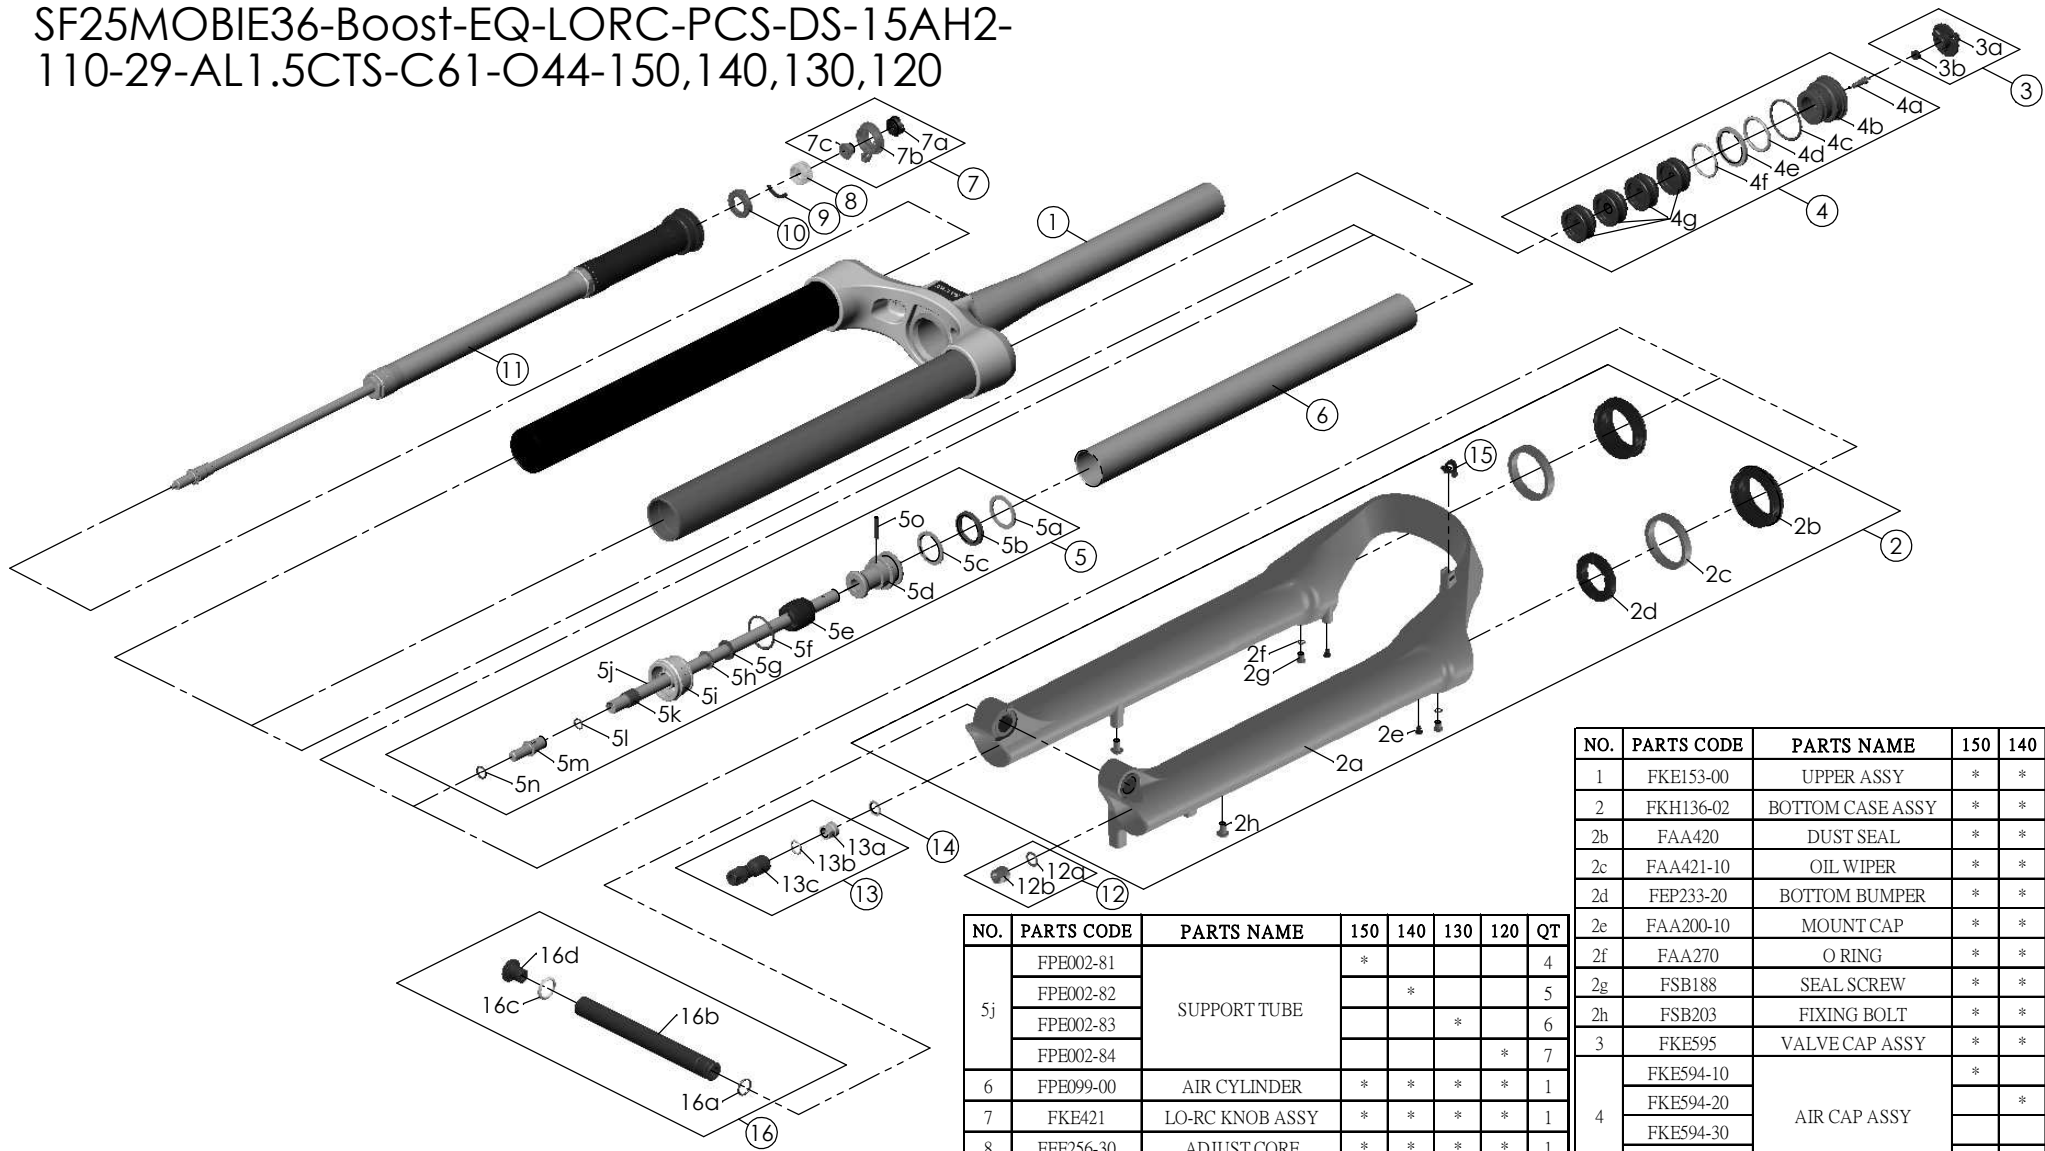

SF25MOBIE36-Boost-EQ-LORC-PCS-DS-15AH2-110-29-AL1.5CTS-C61-O44-150,140,130,120

NO.	PARTS CODE	PARTS NAME	150	140	130	120	QT
1	FKE153-00	UPPER ASSY	*	*	*	*	1
2	FKH136-02	BOTTOM CASE ASSY	*	*	*	*	1
2b	FAA420	DUST SEAL	*	*	*	*	2
2c	FAA421-10	OIL WIPER	*	*	*	*	2
2d	FEP233-20	BOTTOM BUMPER	*	*	*	*	2
2e	FAA200-10	MOUNT CAP	*	*	*	*	2
2f	FAA270	O RING	*	*	*	*	2
2g	FSB188	SEAL SCREW	*	*	*	*	2
2h	FSB203	FIXING BOLT	*	*	*	*	2
3	FKE595	VALVE CAP ASSY	*	*	*	*	1
4	FKE594-10	AIR CAP ASSY	*				1
	FKE594-20			*			1
	FKE594-30				*		1
	FKE594-40					*	1
4g	FEG270-10	VOLUME REDUCER	*				4
				*			5
					*		6
						*	7
5	FKH154-01	SUPPORT TUBE ASSY	*				1
				*			1
					*		1
						*	1
16	FKA117-00	15AH2-100 THRU AXLE SET	*	*	*	*	1

NO.	PARTS CODE	PARTS NAME	150	140	130	120	QT
5j	FPE002-81	SUPPORT TUBE	*				4
	FPE002-82			*			5
	FPE002-83				*		6
	FPE002-84					*	7
6	FPE099-00	AIR CYLINDER	*	*	*	*	1
7	FKE421	LO-RC KNOB ASSY	*	*	*	*	1
8	FEE256-30	ADJUST CORE	*	*	*	*	1
9	FEE258	ADJUST CLICK	*	*	*	*	1
10	FEE257	CLICK HOLDER	*	*	*	*	1
11	FUN131-55	LORC-PCS UNIT	*	*	*	*	1
12	FKA063-03	FIXING NUT SET	*	*	*	*	1
13	FKE583	REBOUND KNOB ASSY	*	*	*	*	1
14	CSS014	WASHER	*	*	*	*	1
15	FEG034	CABLE CLIP	*	*	*	*	1