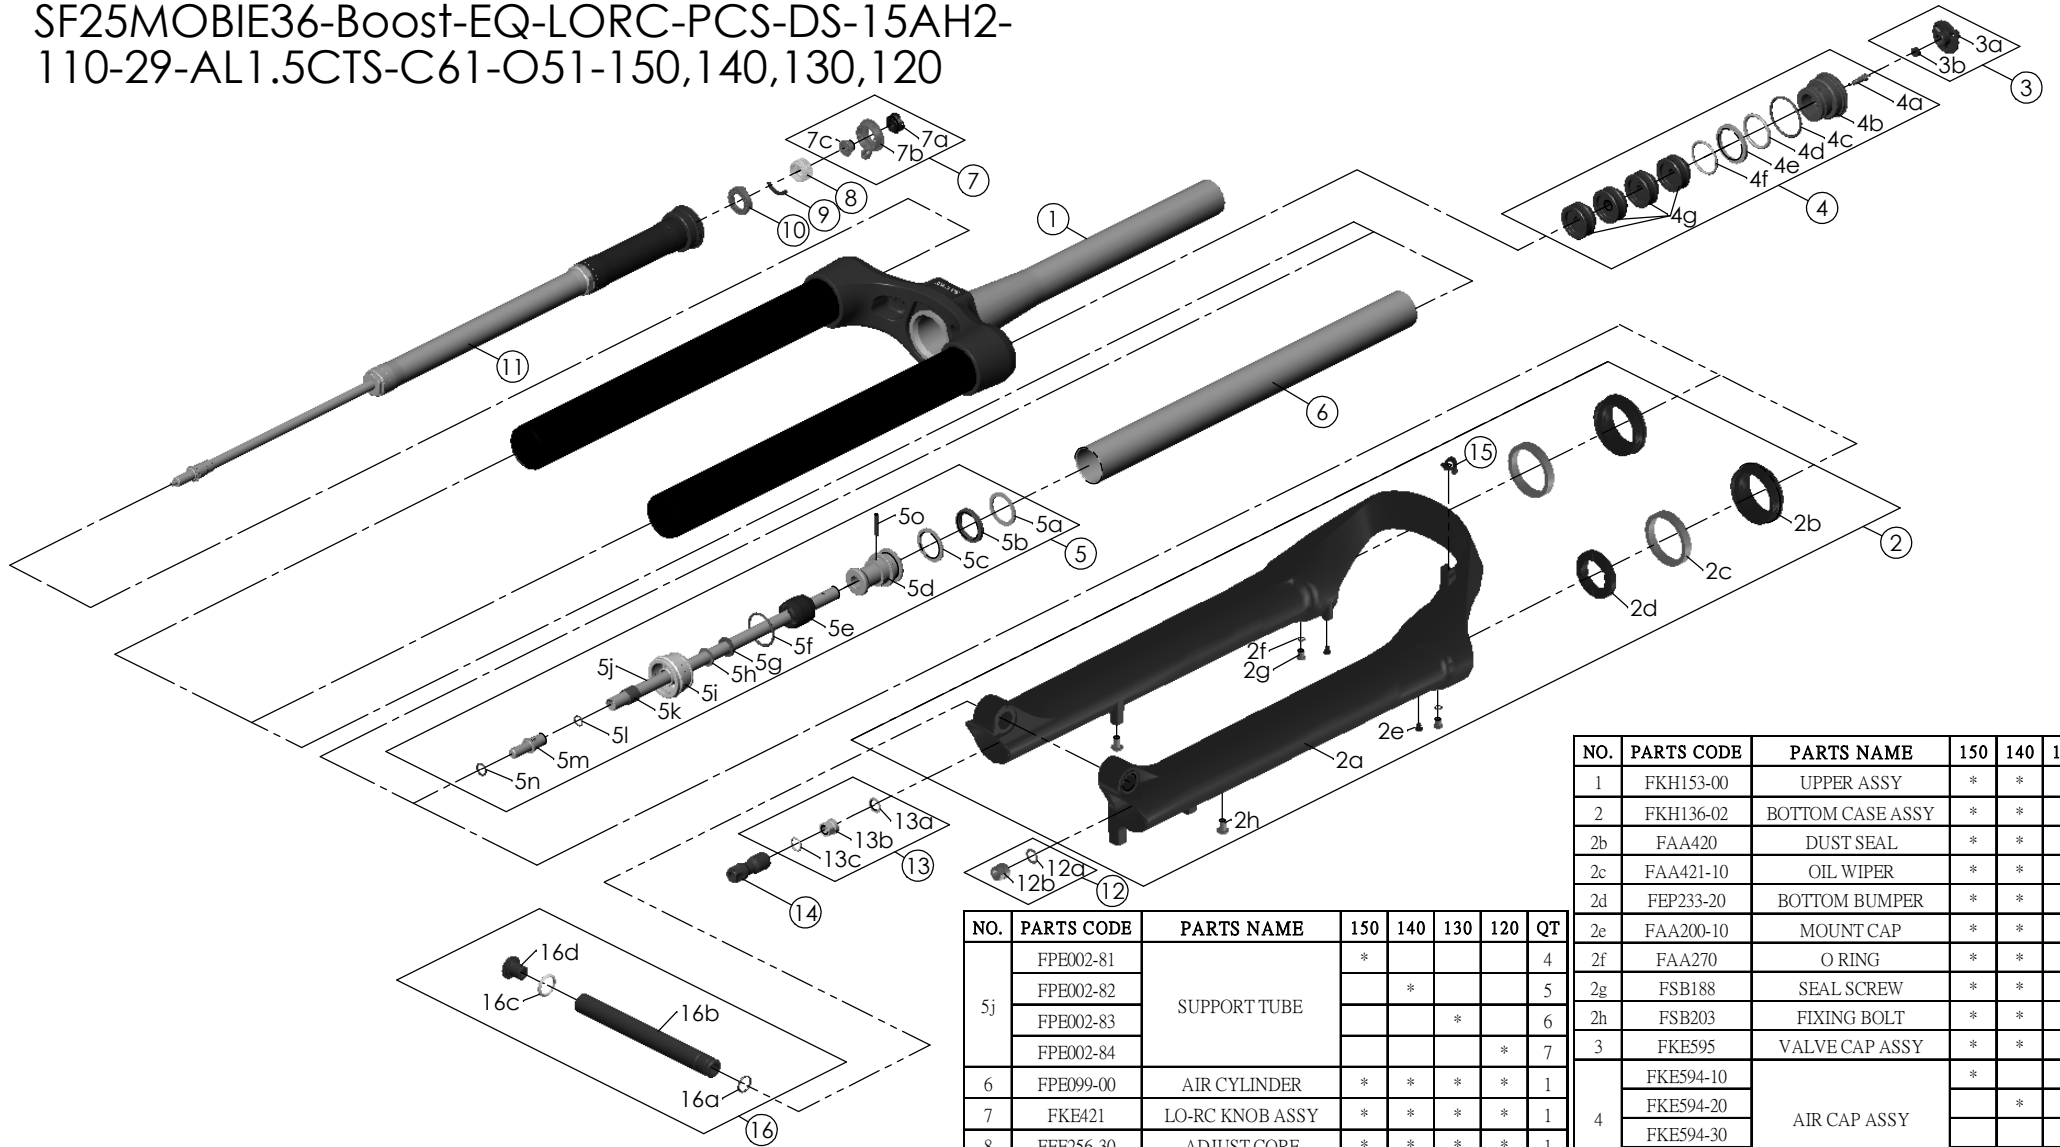

SF25MOBIE36-Boost-EQ-LORC-PCS-DS-15AH2-110-29-AL1.5CTS-C61-O51-150,140,130,120

NO.	PARTS CODE	PARTS NAME	150	140	130	120	QT
5j	FPE002-81	SUPPORT TUBE	*				4
	FPE002-82			*		5	
	FPE002-83				*	6	
	FPE002-84					*	7
6	FPE099-00	AIR CYLINDER	*	*	*	*	1
7	FKE421	LO-RC KNOB ASSY	*	*	*	*	1
8	FEE256-30	ADJUST CORE	*	*	*	*	1
9	FEE258	ADJUST CLICK	*	*	*	*	1
10	FEE257	CLICK HOLDER	*	*	*	*	1
11	FUN131-55	LORC-PCS UNIT	*	*	*	*	1
12	FKA063-03	FIXING NUT SET	*	*	*	*	1
13	FKE436-04	FIXING NUT SET	*	*	*	*	1
14	FEG494-10	REBOUND KNOB	*	*	*	*	1
15	FEG034	CABLE CLIP	*	*	*	*	1
16	FKA117-00	15AH2-100 THRU AXLE SET	*	*	*	*	1

NO.	PARTS CODE	PARTS NAME	150	140	130	120	QT
1	FKH153-00	UPPER ASSY	*	*	*	*	1
2	FKH136-02	BOTTOM CASE ASSY	*	*	*	*	1
2b	FAA420	DUST SEAL	*	*	*	*	2
2c	FAA421-10	OIL WIPER	*	*	*	*	2
2d	FEP233-20	BOTTOM BUMPER	*	*	*	*	2
2e	FAA200-10	MOUNT CAP	*	*	*	*	2
2f	FAA270	O RING	*	*	*	*	2
2g	FSB188	SEAL SCREW	*	*	*	*	2
2h	FSB203	FIXING BOLT	*	*	*	*	2
3	FKE595	VALVE CAP ASSY	*	*	*	*	1
4	FKE594-10	AIR CAP ASSY	*				1
	FKE594-20			*			1
	FKE594-30				*		1
	FKE594-40					*	1
4g	FEG270-10	VOLUME REDUCER	*				4
				*			5
					*		6
						*	7
5	FKH154-01	SUPPORT TUBE ASSY	*				1
				*			1
					*		1
						*	1