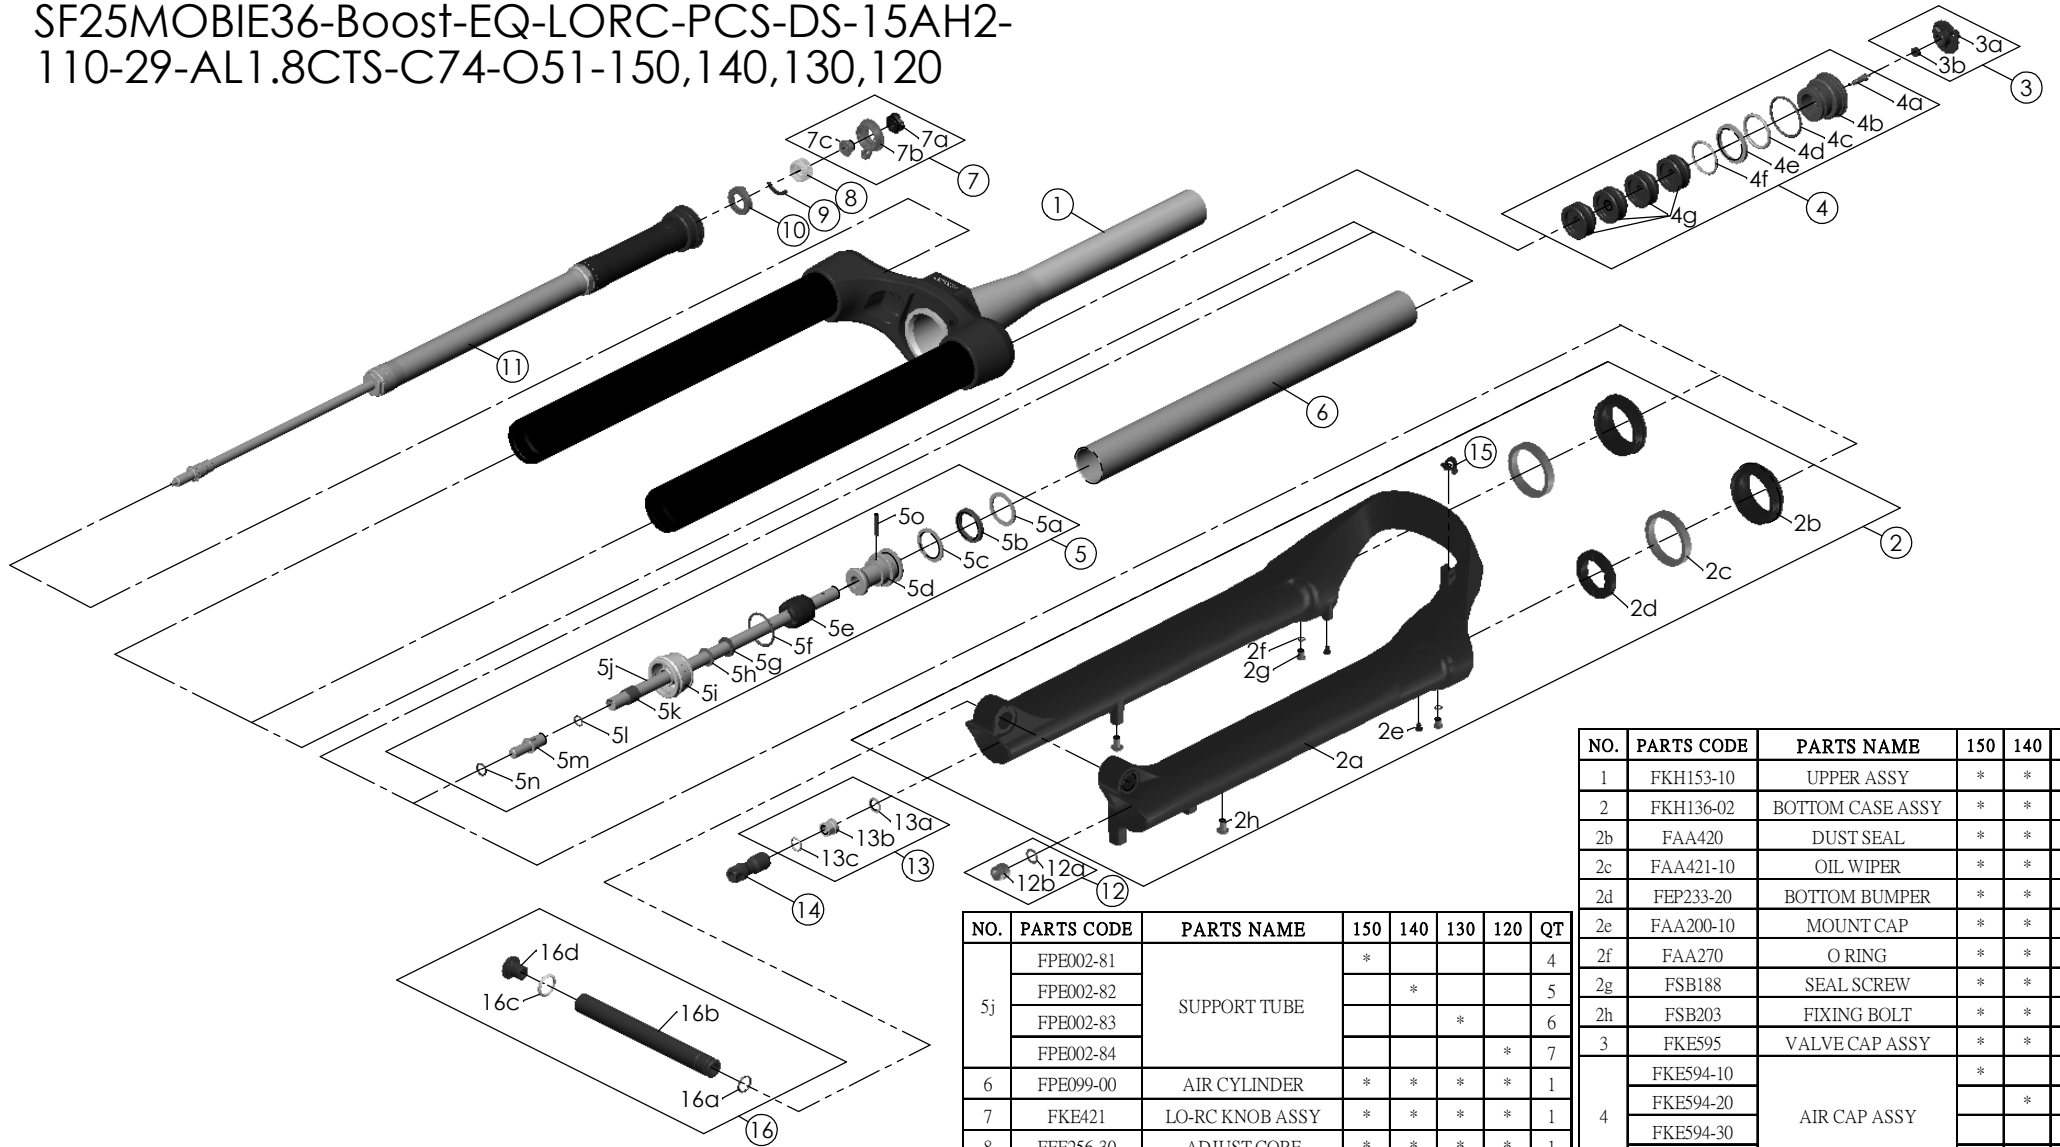

## SF25MOBIE36-Boost-EQ-LORC-PCS-DS-15AH2-110-29-AL1.8CTS-C74-O51-150,140,130,120

NO.	PARTS CODE	PARTS NAME	150	140	130	120	QT
5j	FPE002-81	SUPPORT TUBE	*				4
	FPE002-82			*		5	
	FPE002-83				*	6	
	FPE002-84					*	7
6	FPE099-00	AIR CYLINDER	*	*	*	*	1
7	FKE421	LO-RC KNOB ASSY	*	*	*	*	1
8	FEE256-30	ADJUST CORE	*	*	*	*	1
9	FEE258	ADJUST CLICK	*	*	*	*	1
10	FEE257	CLICK HOLDER	*	*	*	*	1
11	FUN131-55	LORC-PCS UNIT	*	*	*	*	1
12	FKA063-03	FIXING NUT SET	*	*	*	*	1
13	FKE436-04	FIXING NUT SET	*	*	*	*	1
14	FEG494-10	REBOUND KNOB	*	*	*	*	1
15	FEG034	CABLE CLIP	*	*	*	*	1
16	FKA117-00	15AH2-100 THRU AXLE SET	*	*	*	*	1

NO.	PARTS CODE	PARTS NAME	150	140	130	120	QT
1	FKH153-10	UPPER ASSY	*	*	*	*	1
2	FKH136-02	BOTTOM CASE ASSY	*	*	*	*	1
2b	FAA420	DUST SEAL	*	*	*	*	2
2c	FAA421-10	OIL WIPER	*	*	*	*	2
2d	FEP233-20	BOTTOM BUMPER	*	*	*	*	2
2e	FAA200-10	MOUNT CAP	*	*	*	*	2
2f	FAA270	O RING	*	*	*	*	2
2g	FSB188	SEAL SCREW	*	*	*	*	2
2h	FSB203	FIXING BOLT	*	*	*	*	2
3	FKE595	VALVE CAP ASSY	*	*	*	*	1
4	FKE594-10	AIR CAP ASSY	*				1
	FKE594-20			*			1
	FKE594-30				*		1
	FKE594-40					*	1
4g	FEG270-10	VOLUME REDUCER	*				4
				*			5
					*		6
						*	7
5	FKH154-01	SUPPORT TUBE ASSY	*				1
				*			1
					*		1
						*	1