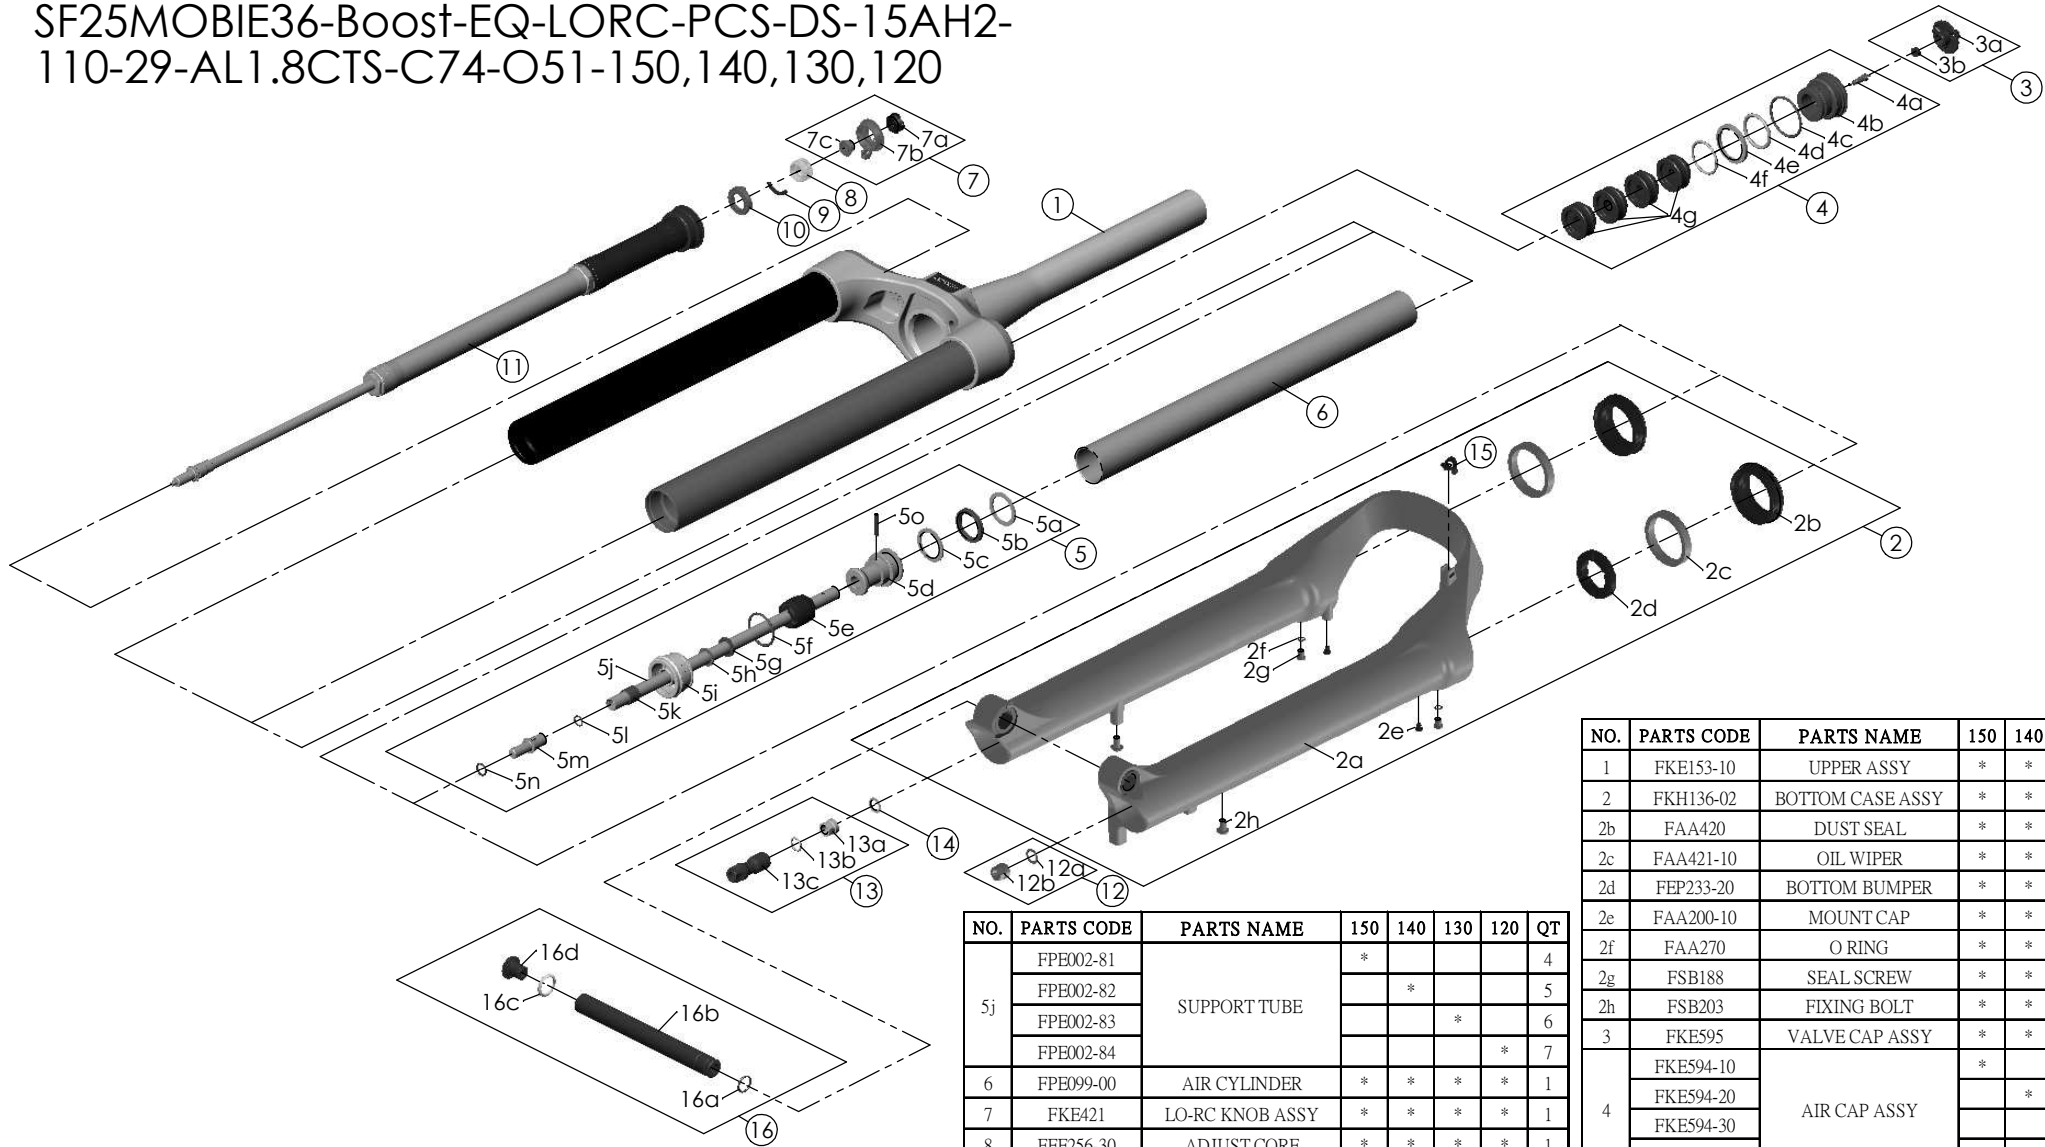

SF25MOBIE36-Boost-EQ-LORC-PCS-DS-15AH2-110-29-AL1.8CTS-C74-O51-150,140,130,120

NO.	PARTS CODE	PARTS NAME	150	140	130	120	QT
5j	FPE002-81	SUPPORT TUBE	*				4
	FPE002-82			*			5
	FPE002-83				*		6
	FPE002-84					*	7
6	FPE099-00	AIR CYLINDER	*	*	*	*	1
7	FKE421	LO-RC KNOB ASSY	*	*	*	*	1
8	FEE256-30	ADJUST CORE	*	*	*	*	1
9	FEE258	ADJUST CLICK	*	*	*	*	1
10	FEE257	CLICK HOLDER	*	*	*	*	1
11	FUN131-55	LORC-PCS UNIT	*	*	*	*	1
12	FKA063-03	FIXING NUT SET	*	*	*	*	1
13	FKE583	REBOUND KNOB ASSY	*	*	*	*	1
14	CSS014	WASHER	*	*	*	*	1
15	FEG034	CABLE CLIP	*	*	*	*	1
16	FKA117-00	15AH2-100 THRU AXLE SET	*	*	*	*	1

NO.	PARTS CODE	PARTS NAME	150	140	130	120	QT
1	FKE153-10	UPPER ASSY	*	*	*	*	1
2	FKH136-02	BOTTOM CASE ASSY	*	*	*	*	1
2b	FAA420	DUST SEAL	*	*	*	*	2
2c	FAA421-10	OIL WIPER	*	*	*	*	2
2d	FEP233-20	BOTTOM BUMPER	*	*	*	*	2
2e	FAA200-10	MOUNT CAP	*	*	*	*	2
2f	FAA270	O RING	*	*	*	*	2
2g	FSB188	SEAL SCREW	*	*	*	*	2
2h	FSB203	FIXING BOLT	*	*	*	*	2
3	FKE595	VALVE CAP ASSY	*	*	*	*	1
4	FKE594-10	AIR CAP ASSY	*				1
	FKE594-20			*			1
	FKE594-30				*		1
	FKE594-40					*	1
4g	FEG270-10	VOLUME REDUCER	*				4
				*			5
					*		6
						*	7
5	FKH154-01	SUPPORT TUBE ASSY	*				1
				*			1
					*		1
						*	1