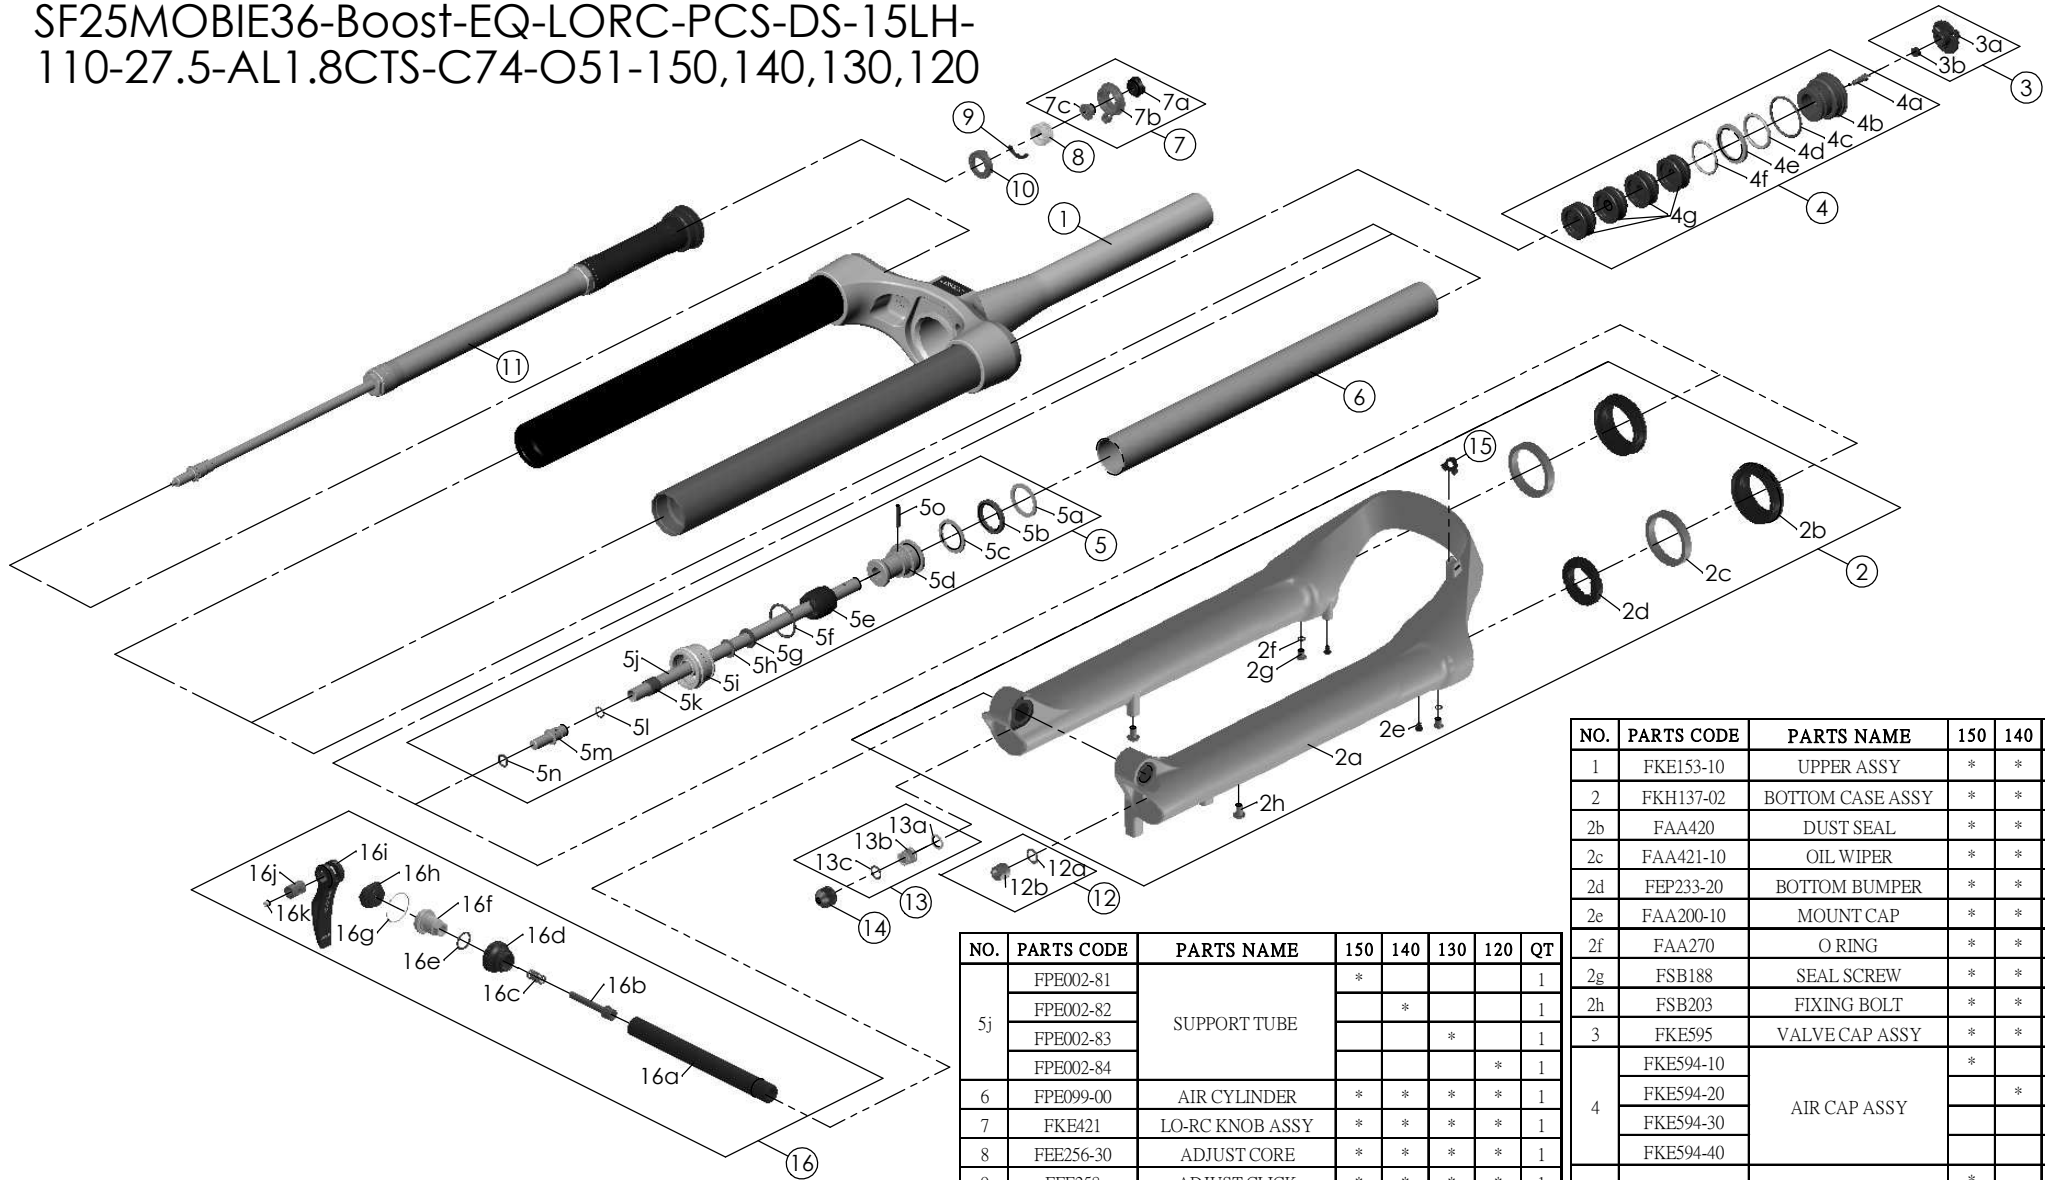

SF25MOBIE36-Boost-EQ-LORC-PCS-DS-15LH-110-27.5-AL1.8CTS-C74-O51-150,140,130,120

NO.	PARTS CODE	PARTS NAME	150	140	130	120	QT
5j	FPE002-81	SUPPORT TUBE	*				1
	FPE002-82			*			1
	FPE002-83				*		1
	FPE002-84					*	1
6	FPE099-00	AIR CYLINDER	*	*	*	*	1
7	FKE421	LO-RC KNOB ASSY	*	*	*	*	1
8	FEE256-30	ADJUST CORE	*	*	*	*	1
9	FEE258	ADJUST CLICK	*	*	*	*	1
10	FEE257	CLICK HOLDER	*	*	*	*	1
11	FUN131-55	LORC-PCS UNIT	*	*	*	*	1
12	FKA063-03	FIXING NUT SET	*	*	*	*	1
13	FKE436	FIXING NUT SET	*	*	*	*	1
14	FEG201	REBOUND KNOB	*	*	*	*	1
15	FEG034	CABLE CLIP	*	*	*	*	1
16	FKA116-02	15LH-110 AXLE SET	*	*	*	*	1

NO.	PARTS CODE	PARTS NAME	150	140	130	120	QT
1	FKE153-10	UPPER ASSY	*	*	*	*	1
2	FKH137-02	BOTTOM CASE ASSY	*	*	*	*	1
2b	FAA420	DUST SEAL	*	*	*	*	2
2c	FAA421-10	OIL WIPER	*	*	*	*	2
2d	FEP233-20	BOTTOM BUMPER	*	*	*	*	2
2e	FAA200-10	MOUNT CAP	*	*	*	*	2
2f	FAA270	O RING	*	*	*	*	2
2g	FSB188	SEAL SCREW	*	*	*	*	2
2h	FSB203	FIXING BOLT	*	*	*	*	2
3	FKE595	VALVE CAP ASSY	*	*	*	*	1
4	FKE594-10	AIR CAP ASSY	*				1
	FKE594-20			*			1
	FKE594-30				*		1
	FKE594-40					*	1
4g	FEG270-10	VOLUME REDUCER	*				4
				*			5
					*		6
					*	7	
5	FKH154-01	SUPPORT TUBE ASSY	*				1
	FKH154-02			*			1
	FKH154-03				*		1
	FKH154-04					*	1