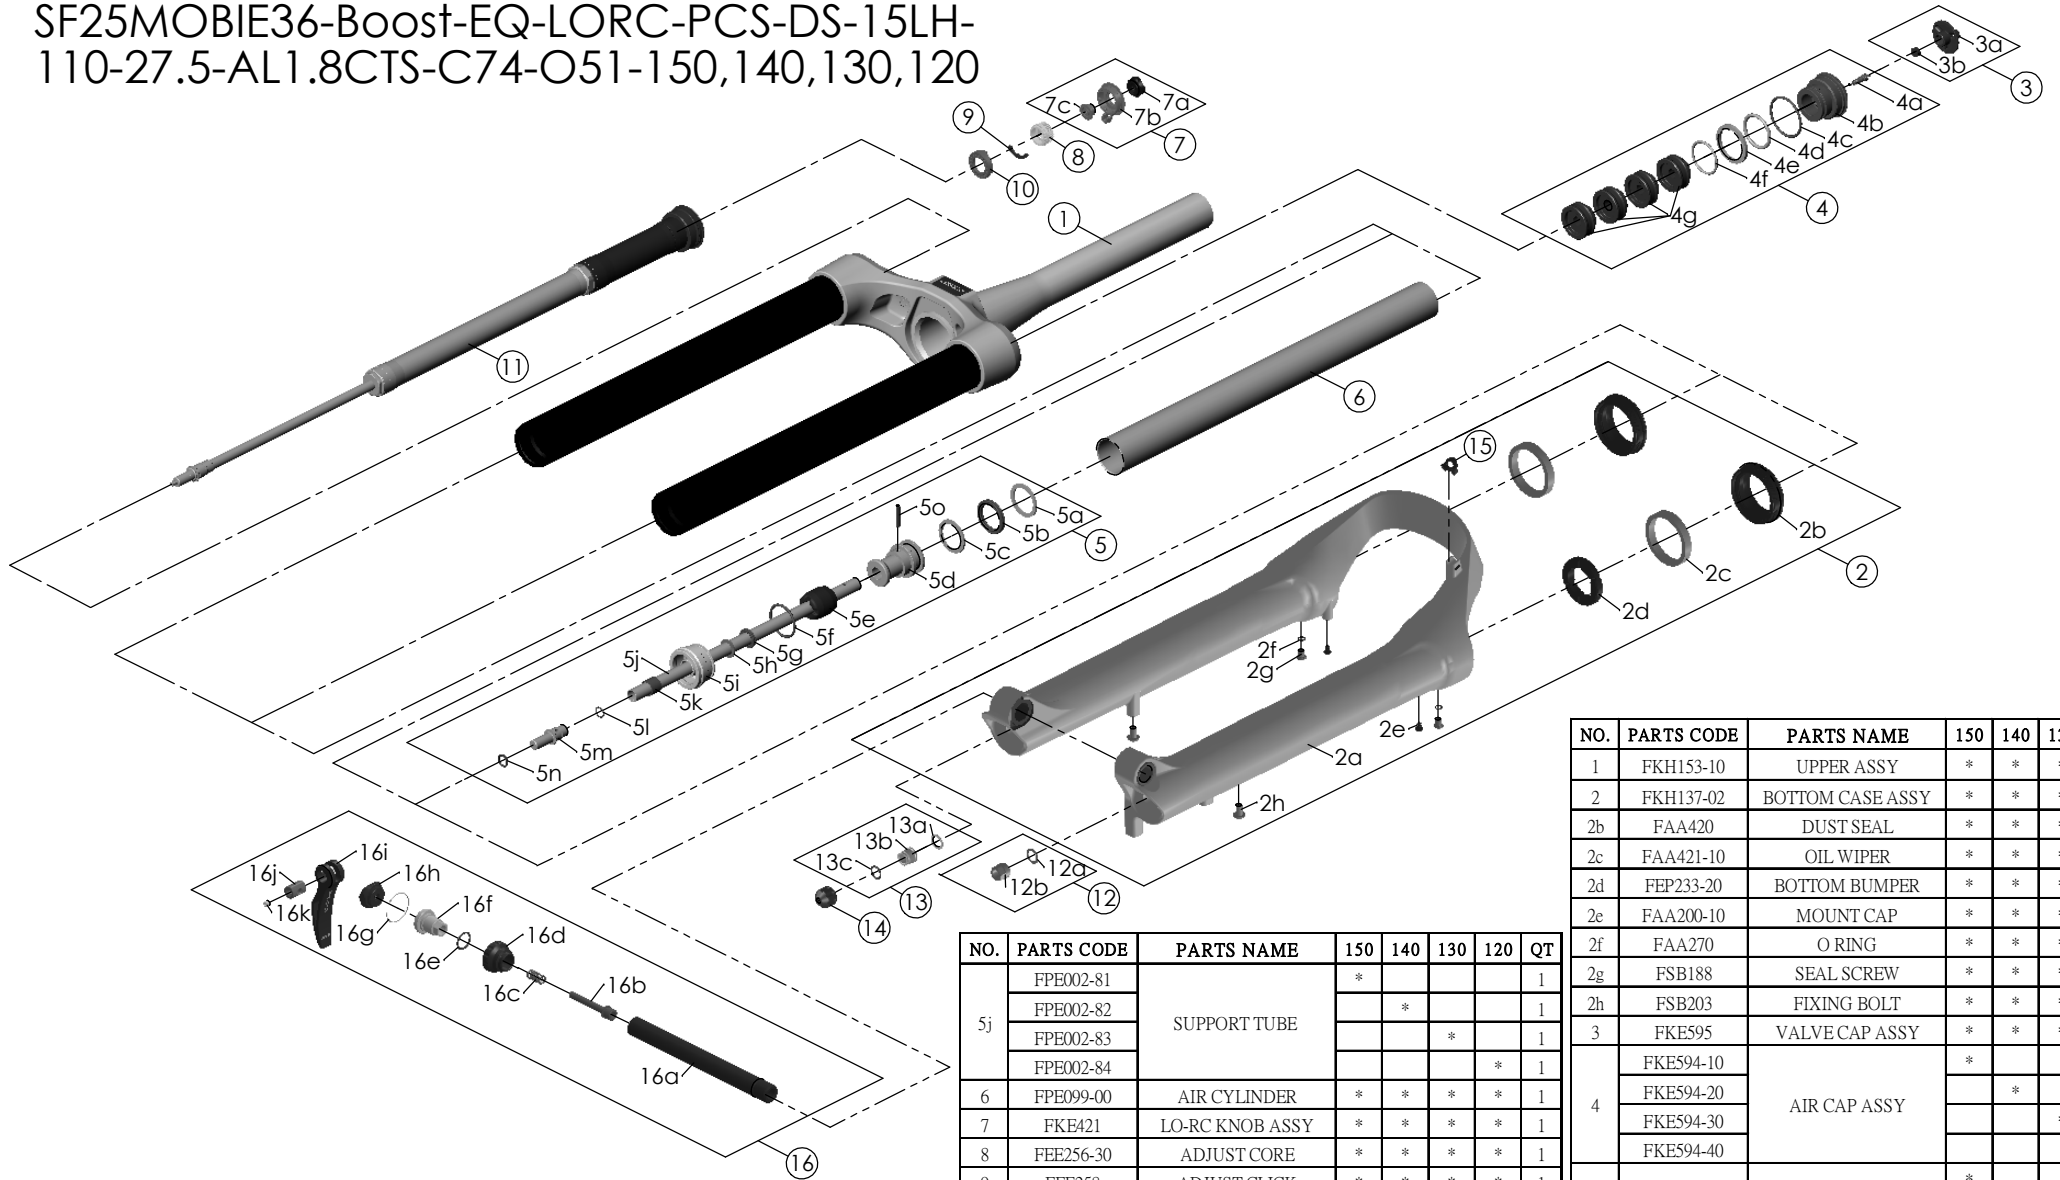

SF25MOBIE36-Boost-EQ-LORC-PCS-DS-15LH-110-27.5-AL1.8CTS-C74-O51-150,140,130,120

NO.	PARTS CODE	PARTS NAME	150	140	130	120	QT
5j	FPE002-81	SUPPORT TUBE	*				1
	FPE002-82			*			1
	FPE002-83				*		1
	FPE002-84					*	1
6	FPE099-00	AIR CYLINDER	*	*	*	*	1
7	FKE421	LO-RC KNOB ASSY	*	*	*	*	1
8	FEE256-30	ADJUST CORE	*	*	*	*	1
9	FEE258	ADJUST CLICK	*	*	*	*	1
10	FEE257	CLICK HOLDER	*	*	*	*	1
11	FUN131-55	LORC-PCS UNIT	*	*	*	*	1
12	FKA063-03	FIXING NUT SET	*	*	*	*	1
13	FKE436	FIXING NUT SET	*	*	*	*	1
14	FEG201	REBOUND KNOB	*	*	*	*	1
15	FEG034	CABLE CLIP	*	*	*	*	1
16	FKA116-02	15LH-110 AXLE SET	*	*	*	*	1

NO.	PARTS CODE	PARTS NAME	150	140	130	120	QT
1	FKH153-10	UPPER ASSY	*	*	*	*	1
2	FKH137-02	BOTTOM CASE ASSY	*	*	*	*	1
2b	FAA420	DUST SEAL	*	*	*	*	2
2c	FAA421-10	OIL WIPER	*	*	*	*	2
2d	FEP233-20	BOTTOM BUMPER	*	*	*	*	2
2e	FAA200-10	MOUNT CAP	*	*	*	*	2
2f	FAA270	O RING	*	*	*	*	2
2g	FSB188	SEAL SCREW	*	*	*	*	2
2h	FSB203	FIXING BOLT	*	*	*	*	2
3	FKE595	VALVE CAP ASSY	*	*	*	*	1
4	FKE594-10	AIR CAP ASSY	*				1
	FKE594-20			*			1
	FKE594-30				*		1
	FKE594-40					*	1
4g	FEG270-10	VOLUME REDUCER	*				4
				*			5
					*		6
					*	7	
5	FKH154-01	SUPPORT TUBE ASSY	*				1
	FKH154-02			*			1
	FKH154-03				*		1
	FKH154-04					*	1