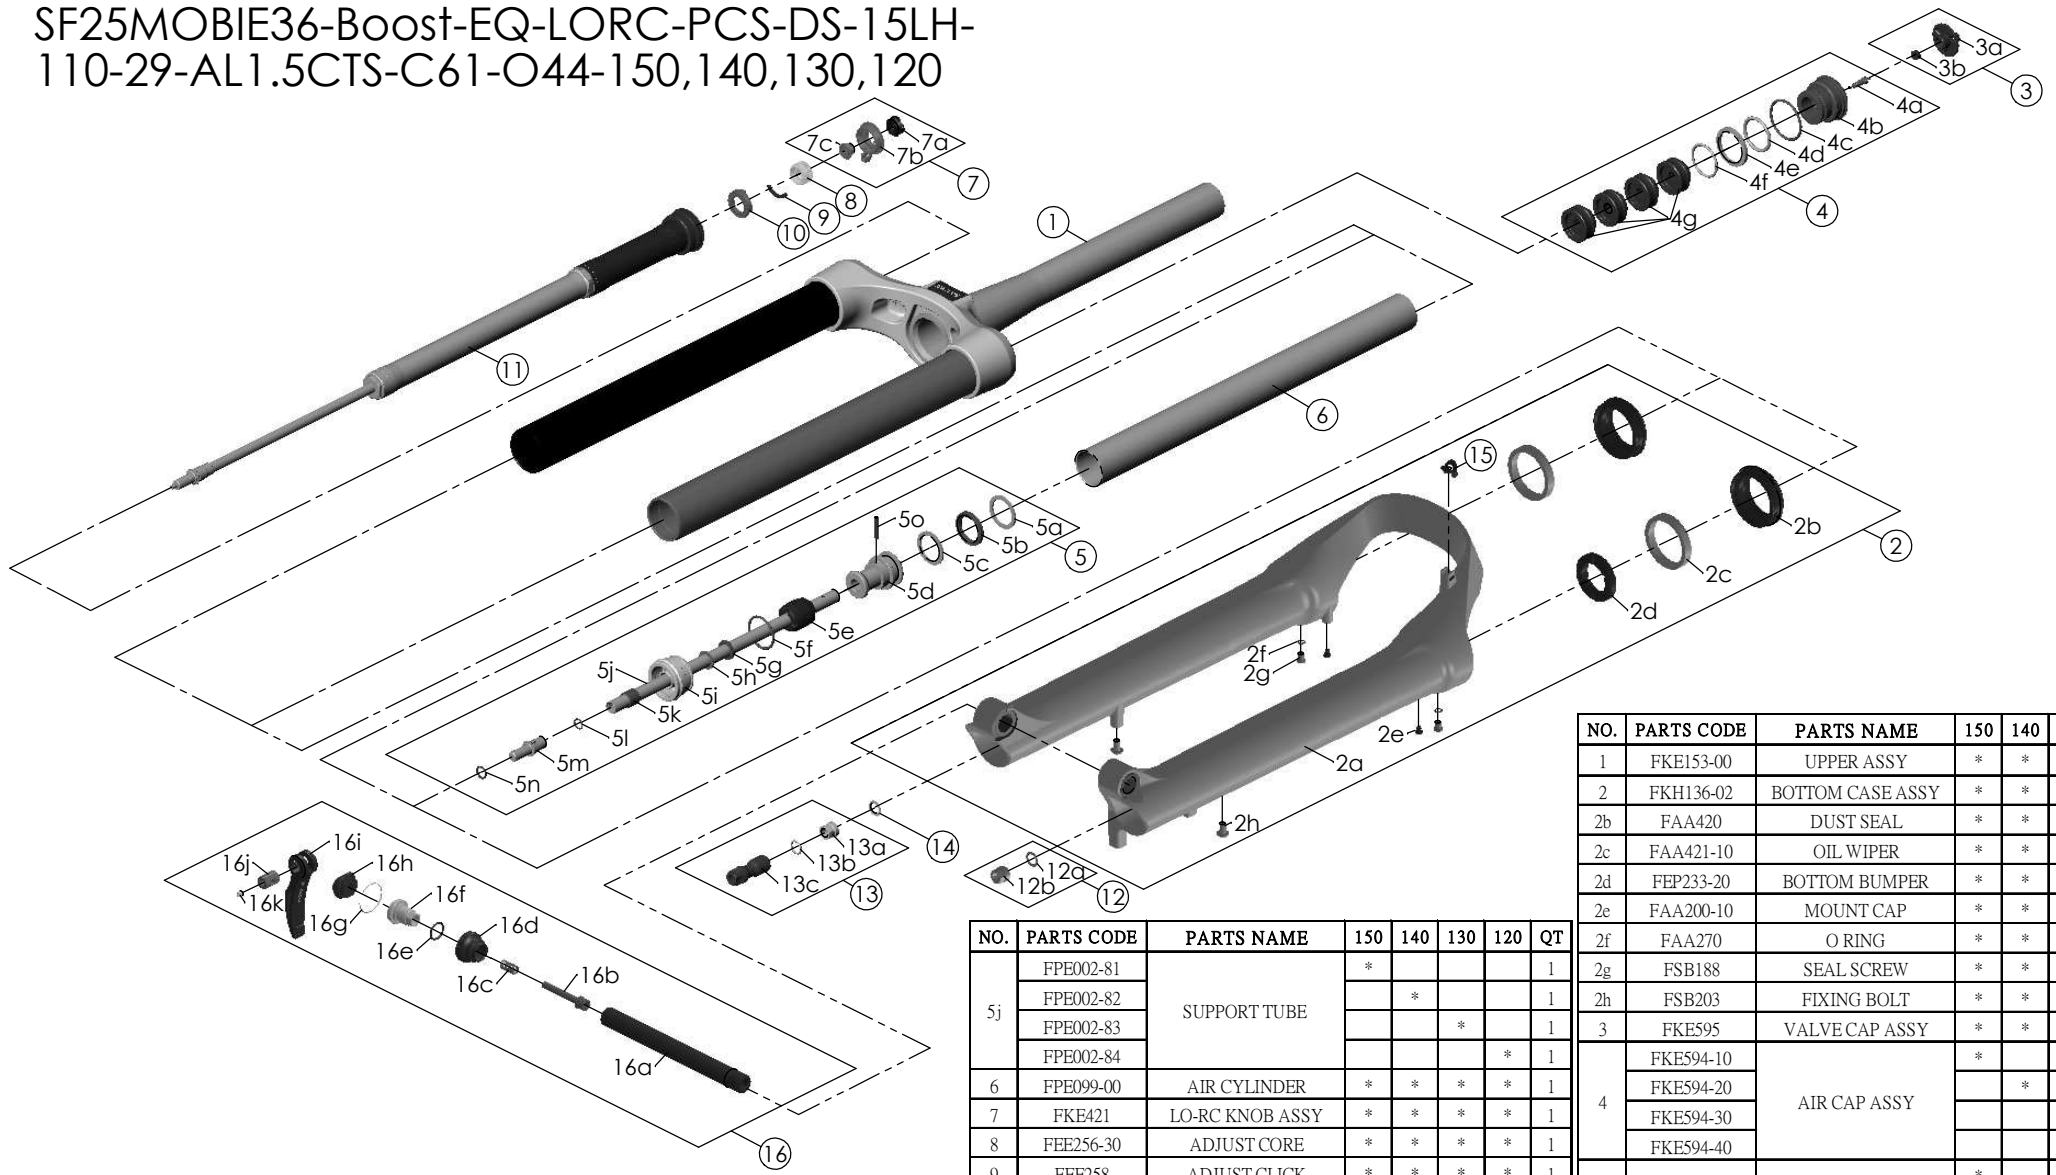

SF25MOBIE36-Boost-EQ-LORC-PCS-DS-15LH-110-29-AL1.5CTS-C61-O44-150,140,130,120

NO.	PARTS CODE	PARTS NAME	150	140	130	120	QT
1	FKE153-00	UPPER ASSY	*	*	*	*	1
2	FKH136-02	BOTTOM CASE ASSY	*	*	*	*	1
2b	FAA420	DUST SEAL	*	*	*	*	2
2c	FAA421-10	OIL WIPER	*	*	*	*	2
2d	FEP233-20	BOTTOM BUMPER	*	*	*	*	2
2e	FAA200-10	MOUNT CAP	*	*	*	*	2
2f	FAA270	O RING	*	*	*	*	2
2g	FSB188	SEAL SCREW	*	*	*	*	2
2h	FSB203	FIXING BOLT	*	*	*	*	2
3	FKE595	VALVE CAP ASSY	*	*	*	*	1
4	FKE594-10	AIR CAP ASSY	*				1
	FKE594-20			*		1	
	FKE594-30				*	1	
	FKE594-40					* 1	
4g	FEG270-10	VOLUME REDUCER	*				4
				*			5
					*		6
						*	7
5	FKH154-01	SUPPORT TUBE ASSY	*				1
	FKH154-02			*		1	
	FKH154-03				*	1	
	FKH154-04					* 1	

NO.	PARTS CODE	PARTS NAME	150	140	130	120	QT
5j	FPE002-81	SUPPORT TUBE	*				1
	FPE002-82			*		1	
	FPE002-83				*	1	
	FPE002-84					* 1	
6	FPE099-00	AIR CYLINDER	*	*	*	* 1	
7	FKE421	LO-RC KNOB ASSY	*	*	*	* 1	
8	FEE256-30	ADJUST CORE	*	*	*	* 1	
9	FEE258	ADJUST CLICK	*	*	*	* 1	
10	FEE257	CLICK HOLDER	*	*	*	* 1	
11	FUN131-55	LORC-PCS UNIT	*	*	*	* 1	
12	FKA063-03	FIXING NUT SET	*	*	*	* 1	
13	FKE583	REBOUND KNOB ASSY	*	*	*	* 1	
14	CSS014	WASHER	*	*	*	* 1	
15	FEG034	CABLE CLIP	*	*	*	* 1	
16	FKA116-02	15LH-110 AXLE SET	*	*	*	* 1	