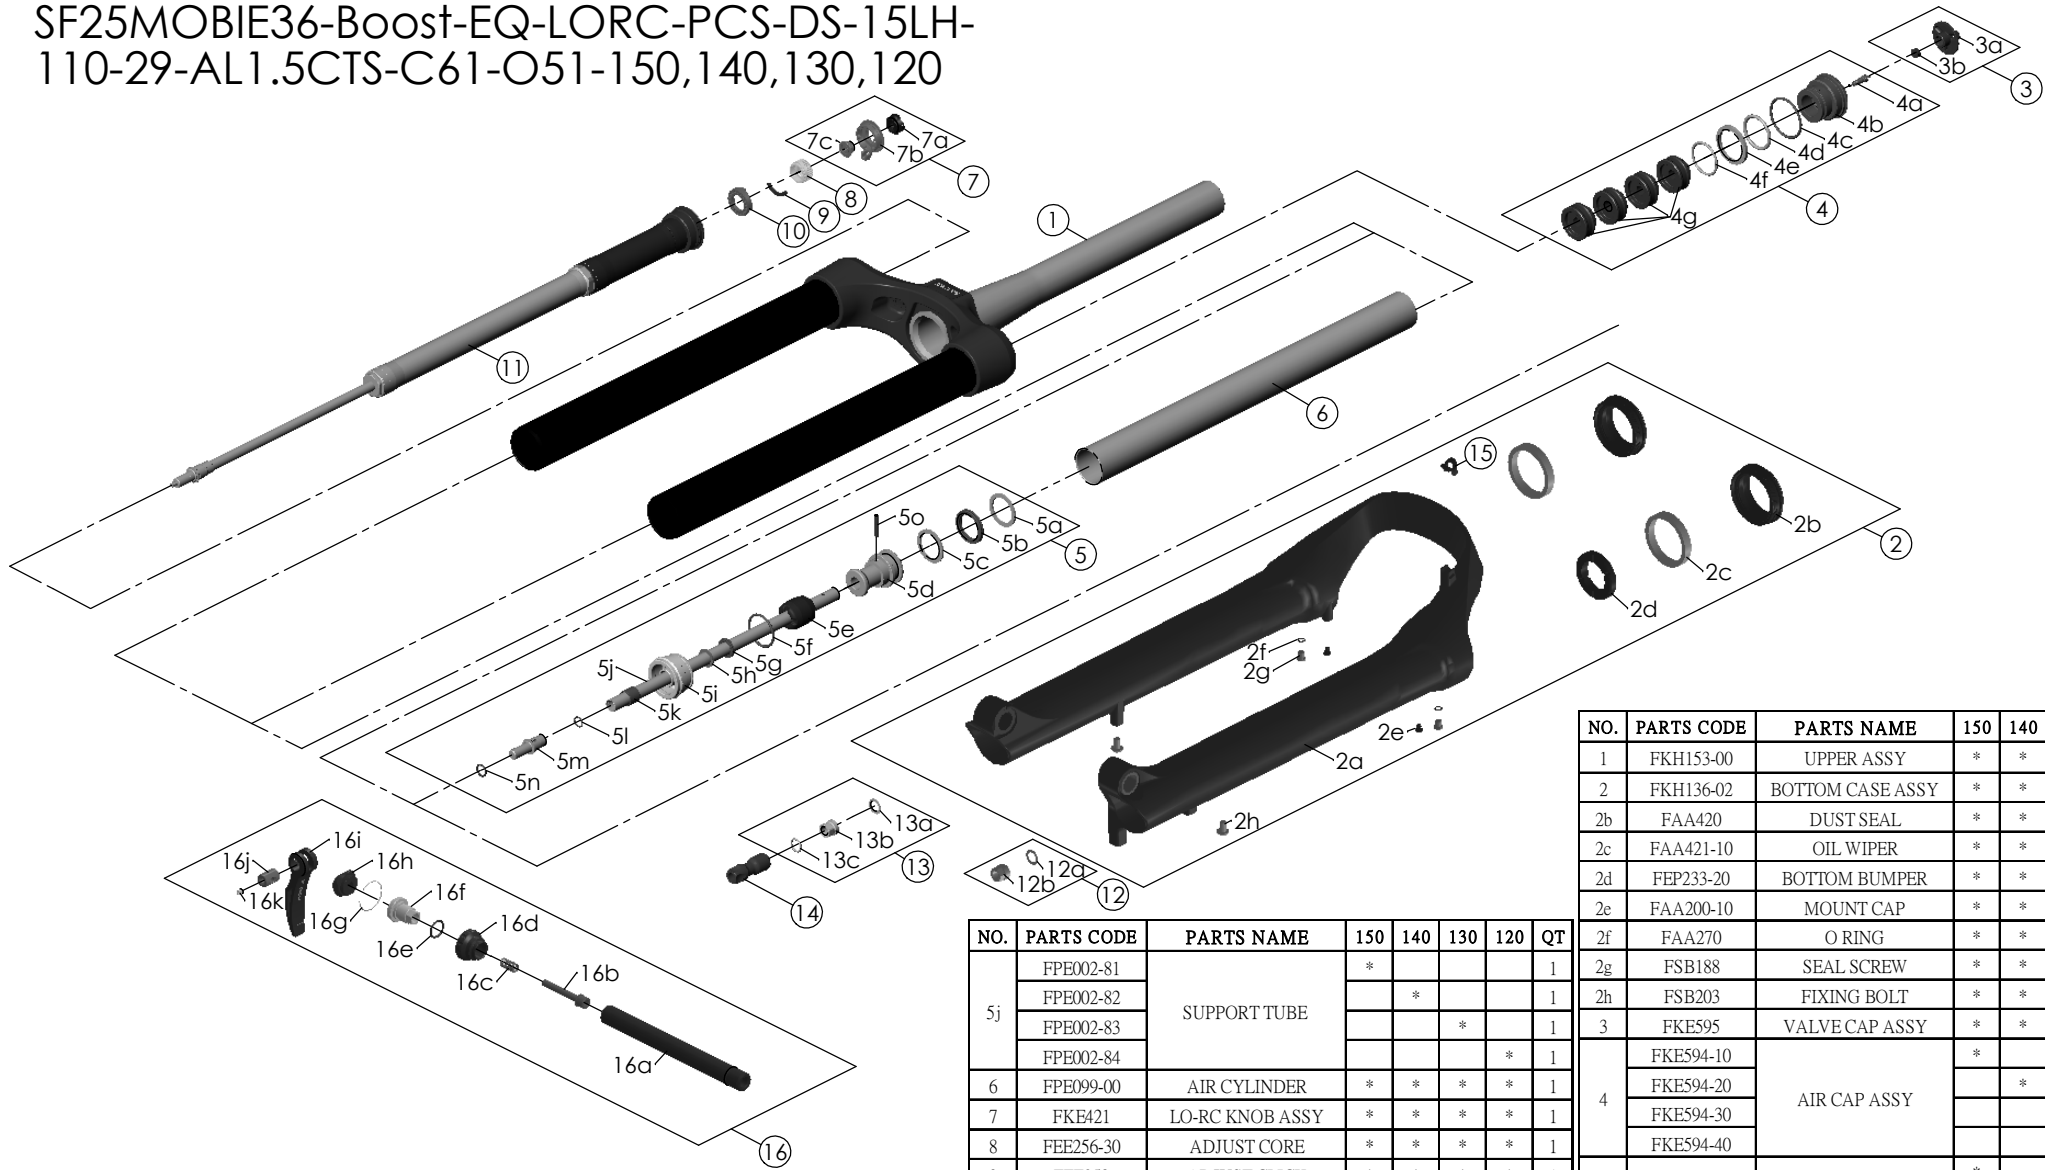

SF25MOBIE36-Boost-EQ-LORC-PCS-DS-15LH-110-29-AL1.5CTS-C61-O51-150,140,130,120

NO.	PARTS CODE	PARTS NAME	150	140	130	120	QT
5j	FPE002-81	SUPPORT TUBE	*				1
	FPE002-82			*			1
	FPE002-83				*		1
	FPE002-84					*	1
6	FPE099-00	AIR CYLINDER	*	*	*	*	1
7	FKE421	LO-RC KNOB ASSY	*	*	*	*	1
8	FEE256-30	ADJUST CORE	*	*	*	*	1
9	FEE258	ADJUST CLICK	*	*	*	*	1
10	FEE257	CLICK HOLDER	*	*	*	*	1
11	FUN131-55	LORC-PCS UNIT	*	*	*	*	1
12	FKA063-03	FIXING NUT SET	*	*	*	*	1
13	FKE436-04	FIXING NUT SET	*	*	*	*	1
14	FEG494-10	REBOUND KNOB	*	*	*	*	1
15	FEG034	CABLE CLIP	*	*	*	*	1
16	FKA116-02	15LH-110 AXLE SET	*	*	*	*	1

NO.	PARTS CODE	PARTS NAME	150	140	130	120	QT
1	FKH153-00	UPPER ASSY	*	*	*	*	1
2	FKH136-02	BOTTOM CASE ASSY	*	*	*	*	1
2b	FAA420	DUST SEAL	*	*	*	*	2
2c	FAA421-10	OIL WIPER	*	*	*	*	2
2d	FEP233-20	BOTTOM BUMPER	*	*	*	*	2
2e	FAA200-10	MOUNT CAP	*	*	*	*	2
2f	FAA270	O RING	*	*	*	*	2
2g	FSB188	SEAL SCREW	*	*	*	*	2
2h	FSB203	FIXING BOLT	*	*	*	*	2
3	FKE595	VALVE CAP ASSY	*	*	*	*	1
4	FKE594-10	AIR CAP ASSY	*				1
	FKE594-20			*			1
	FKE594-30				*		1
	FKE594-40					*	1
4g	FEG270-10	VOLUME REDUCER	*				4
				*			5
					*		6
5	FKH154-01	SUPPORT TUBE ASSY	*				1
				*			1
					*		1
						*	1