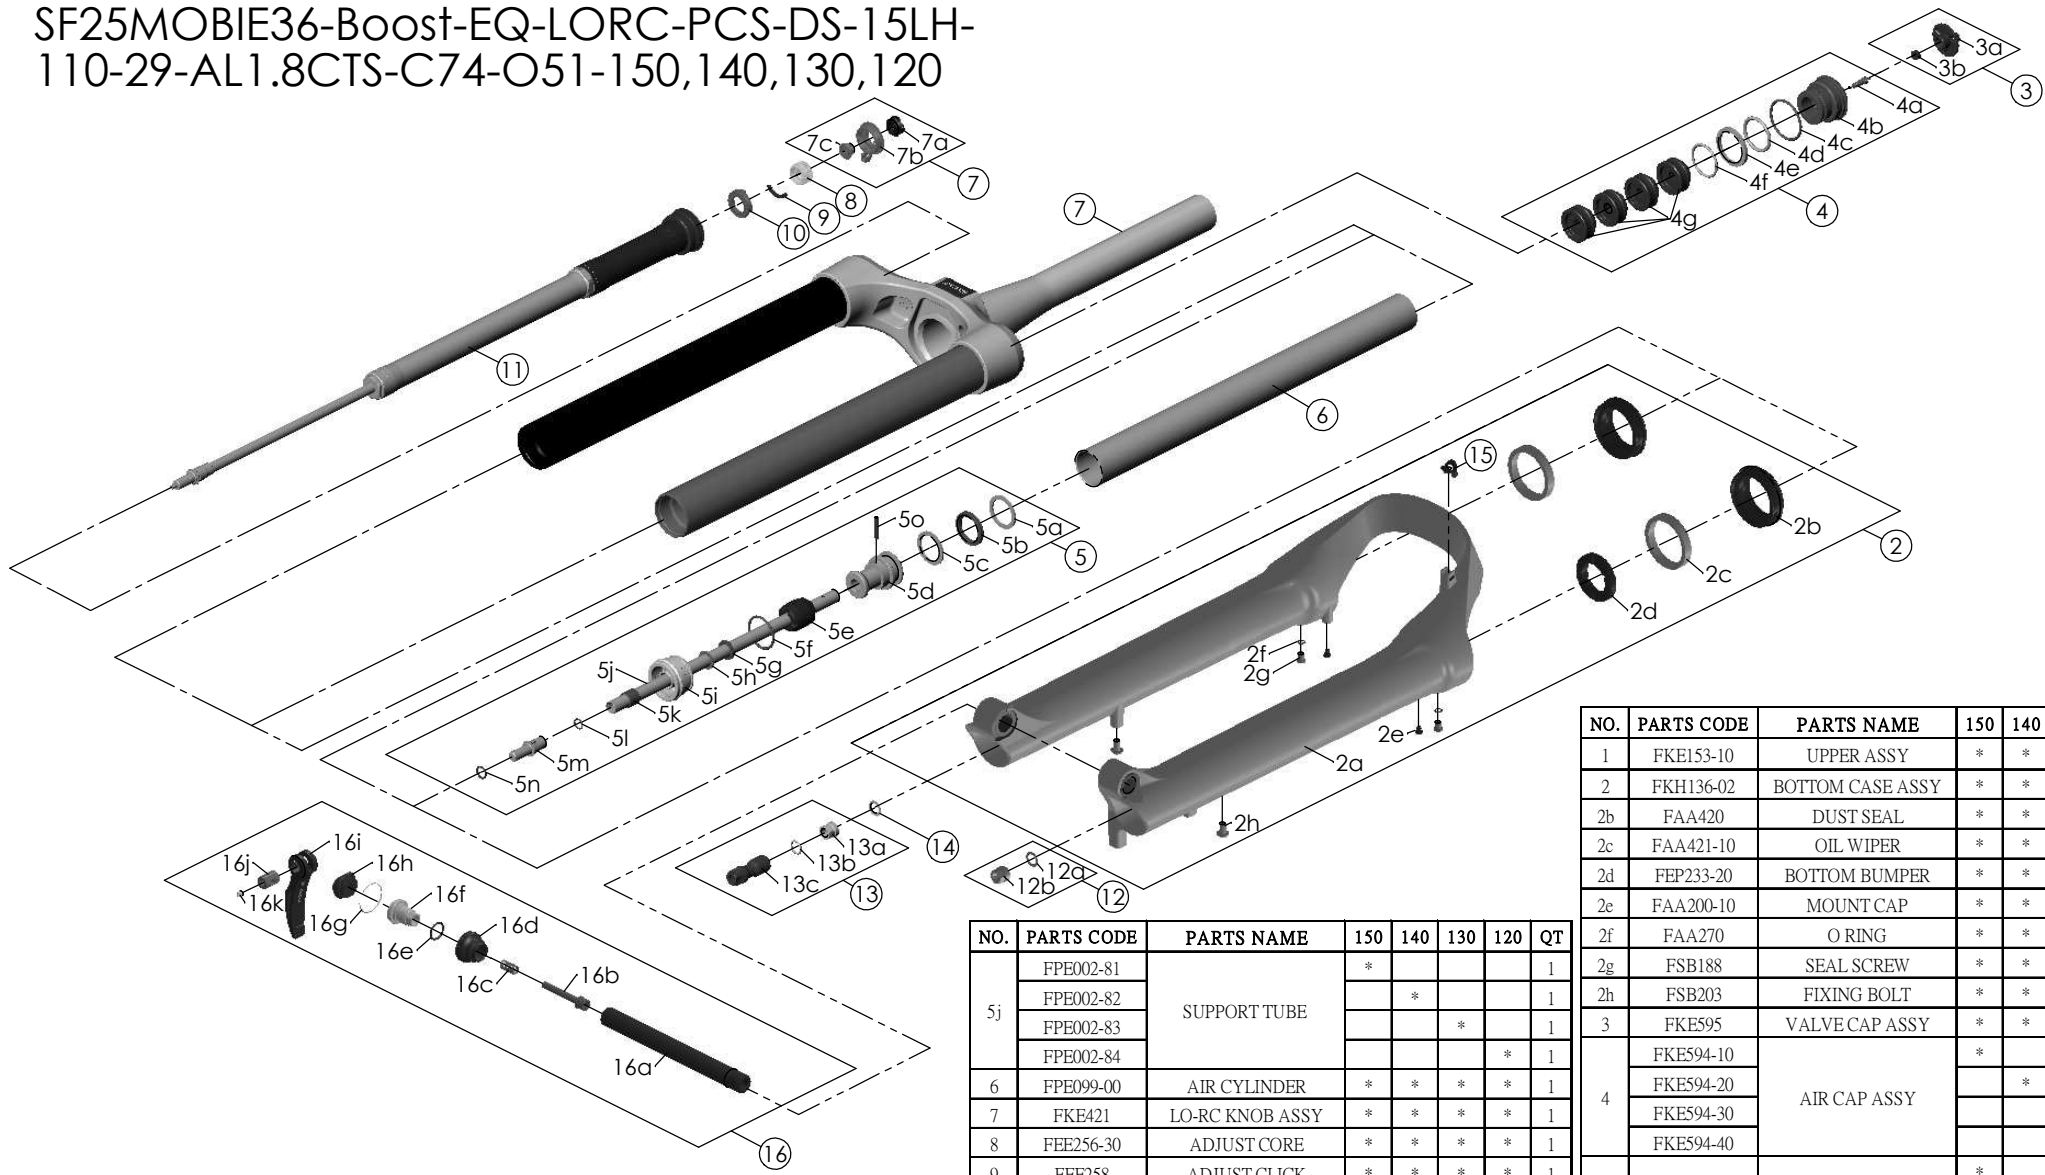

SF25MOBIE36-Boost-EQ-LORC-PCS-DS-15LH-110-29-AL1.8CTS-C74-O51-150,140,130,120

NO.	PARTS CODE	PARTS NAME	150	140	130	120	QT
5j	FPE002-81	SUPPORT TUBE	*				1
	FPE002-82			*		1	
	FPE002-83				*	1	
	FPE002-84					* 1	
6	FPE099-00	AIR CYLINDER	*	*	*	*	1
7	FKE421	LO-RC KNOB ASSY	*	*	*	*	1
8	FEE256-30	ADJUST CORE	*	*	*	*	1
9	FEE258	ADJUST CLICK	*	*	*	*	1
10	FEE257	CLICK HOLDER	*	*	*	*	1
11	FUN131-55	LORC-PCS UNIT	*	*	*	*	1
12	FKA063-03	FIXING NUT SET	*	*	*	*	1
13	FKE583	REBOUND KNOB ASSY	*	*	*	*	1
14	CSS014	WASHER	*	*	*	*	1
15	FEG034	CABLE CLIP	*	*	*	*	1
16	FKA116-02	15LH-110 AXLE SET	*	*	*	*	1

NO.	PARTS CODE	PARTS NAME	150	140	130	120	QT
1	FKE153-10	UPPER ASSY	*	*	*	*	1
2	FKH136-02	BOTTOM CASE ASSY	*	*	*	*	1
2b	FAA420	DUST SEAL	*	*	*	*	2
2c	FAA421-10	OIL WIPER	*	*	*	*	2
2d	FEP233-20	BOTTOM BUMPER	*	*	*	*	2
2e	FAA200-10	MOUNT CAP	*	*	*	*	2
2f	FAA270	O RING	*	*	*	*	2
2g	FSB188	SEAL SCREW	*	*	*	*	2
2h	FSB203	FIXING BOLT	*	*	*	*	2
3	FKE595	VALVE CAP ASSY	*	*	*	*	1
4	FKE594-10	AIR CAP ASSY	*				1
	FKE594-20			*			1
	FKE594-30				*		1
	FKE594-40					*	1
4g	FEG270-10	VOLUME REDUCER	*				4
				*			5
					*		6
5	FKH154-01	SUPPORT TUBE ASSY				*	1
					*		1
					*		1
						*	1