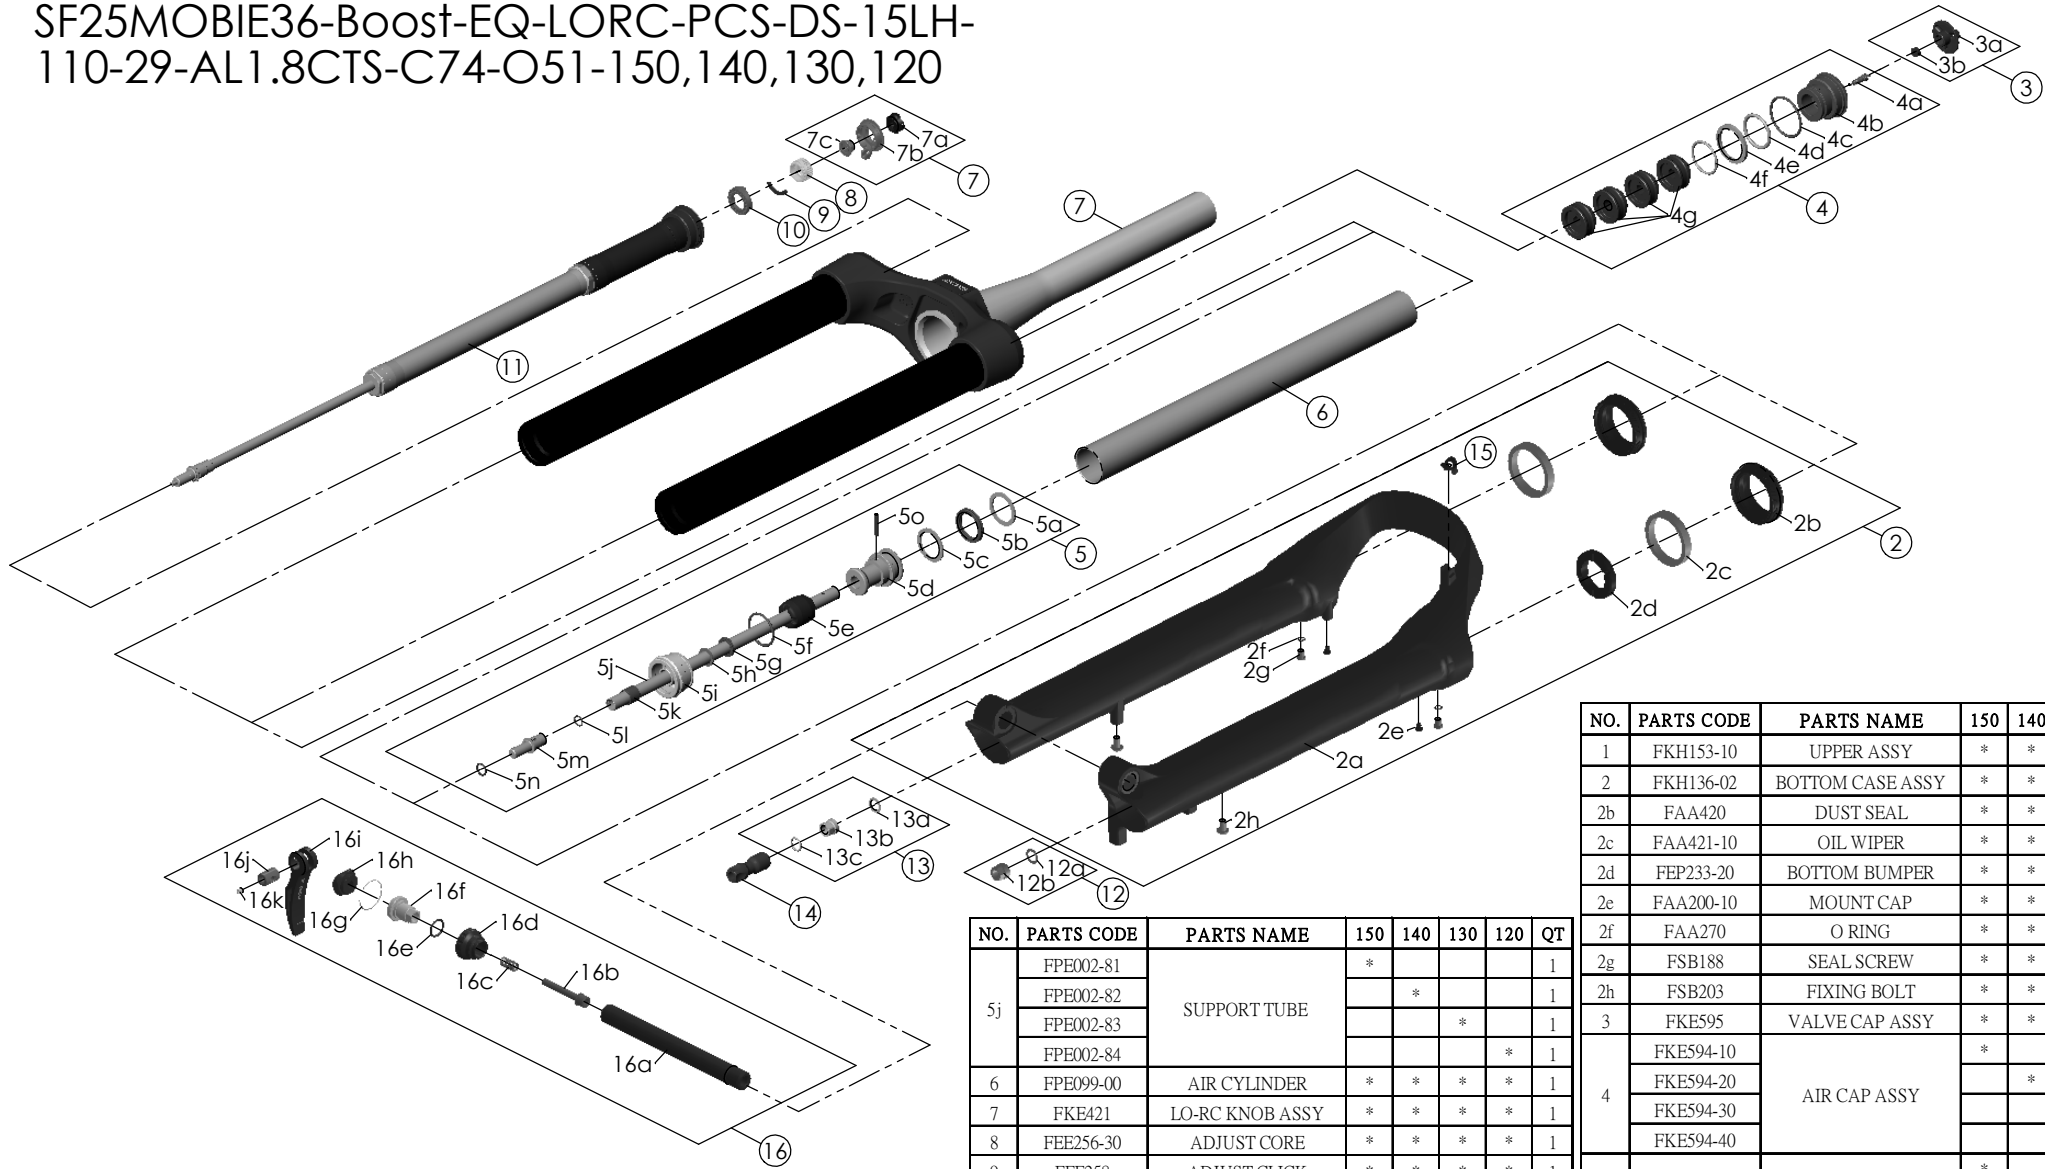

SF25MOBIE36-Boost-EQ-LORC-PCS-DS-15LH-110-29-AL1.8CTS-C74-O51-150,140,130,120

NO.	PARTS CODE	PARTS NAME	150	140	130	120	QT
5j	FPE002-81	SUPPORT TUBE	*				1
	FPE002-82			*		1	
	FPE002-83				*	1	
	FPE002-84					* 1	
6	FPE099-00	AIR CYLINDER	*	*	*	* 1	
7	FKE421	LO-RC KNOB ASSY	*	*	*	* 1	
8	FEE256-30	ADJUST CORE	*	*	*	* 1	
9	FEE258	ADJUST CLICK	*	*	*	* 1	
10	FEE257	CLICK HOLDER	*	*	*	* 1	
11	FUN131-55	LORC-PCS UNIT	*	*	*	* 1	
12	FKA063-03	FIXING NUT SET	*	*	*	* 1	
13	FKE436-04	FIXING NUT SET	*	*	*	* 1	
14	FEG494-10	REBOUND KNOB	*	*	*	* 1	
15	FEG034	CABLE CLIP	*	*	*	* 1	
16	FKA116-02	15LH-110 AXLE SET	*	*	*	* 1	

NO.	PARTS CODE	PARTS NAME	150	140	130	120	QT
1	FKH153-10	UPPER ASSY	*	*	*	*	1
2	FKH136-02	BOTTOM CASE ASSY	*	*	*	*	1
2b	FAA420	DUST SEAL	*	*	*	*	2
2c	FAA421-10	OIL WIPER	*	*	*	*	2
2d	FEP233-20	BOTTOM BUMPER	*	*	*	*	2
2e	FAA200-10	MOUNT CAP	*	*	*	*	2
2f	FAA270	O RING	*	*	*	*	2
2g	FSB188	SEAL SCREW	*	*	*	*	2
2h	FSB203	FIXING BOLT	*	*	*	*	2
3	FKE595	VALVE CAP ASSY	*	*	*	*	1
4	FKE594-10	AIR CAP ASSY	*				1
	FKE594-20			*			1
	FKE594-30				*		1
	FKE594-40					*	1
4g	FEG270-10	VOLUME REDUCER	*				4
				*			5
					*		6
					*	7	
5	FKH154-01	SUPPORT TUBE ASSY	*				1
	FKH154-02			*		1	
	FKH154-03				*	1	
	FKH154-04					* 1	