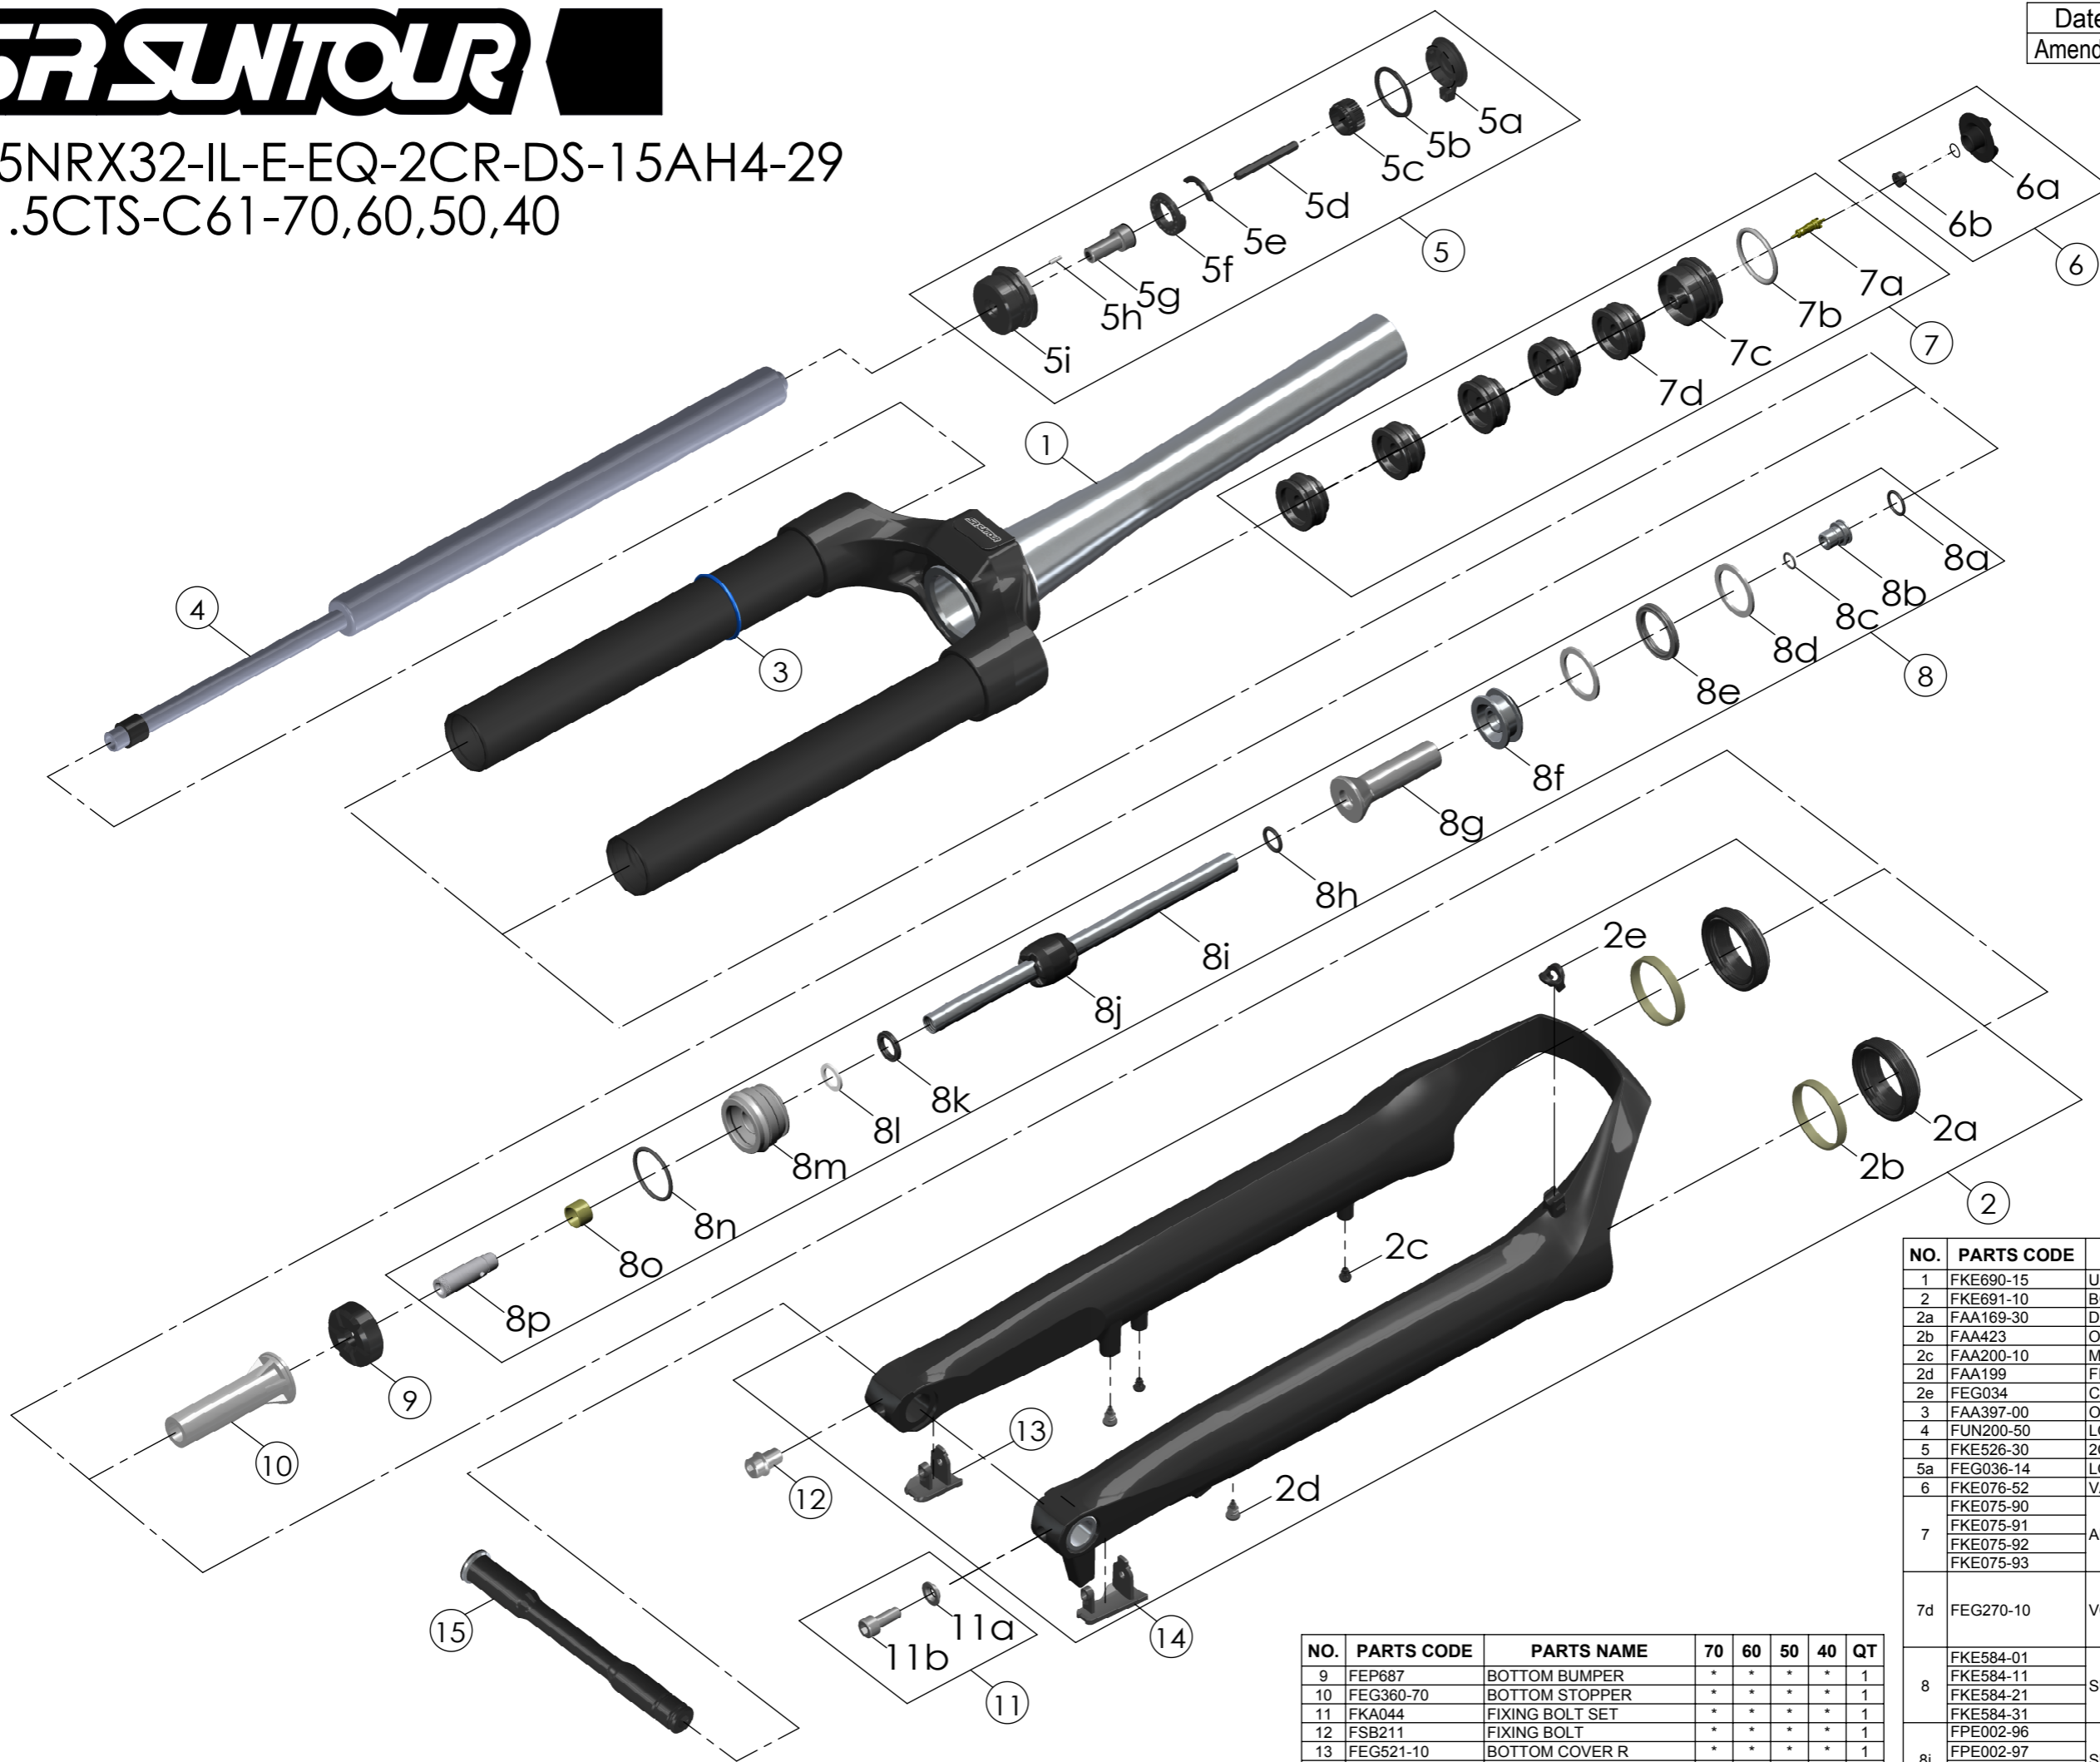

SF25NRX32-IL-E-EQ-2CR-DS-15AH4-29  
AL1.5CTS-C61-70,60,50,40

Date	2025.06-23	Version	0
Amended			

NO.	PARTS CODE	PARTS NAME	70	60	50	40	QT
1	FKE690-15	UPPER ASSY	*	*	*	*	1
2	FKE691-10	BOTTOM CASE ASSY	*	*	*	*	1
2a	FAA169-30	DUST SEAL	*	*	*	*	2
2b	FAA423	OIL WIPER	*	*	*	*	2
2c	FAA200-10	MOUNT CAP	*	*	*	*	2
2d	FAA199	FIXING BOLT	*	*	*	*	2
2e	FEG034	CABLE CLIP	*	*	*	*	1
3	FAA397-00	O RING	*	*	*	*	1
4	FUN200-50	LO-R UNIT	*	*	*	*	1
5	FKE526-30	2CR TOP CAP ASSY	*	*	*	*	1
5a	FEG036-14	LOCK OUT KNOB	*	*	*	*	1
6	FKE076-52	VALVE CAP ASSY	*	*	*	*	1
	FKE075-90		*				1
7	FKE075-91	AIR CAP ASSY		*			1
	FKE075-92				*		1
	FKE075-93					*	1
			*				2
7d	FEG270-10	VOLUME REDUCER		*			3
					*		4
						*	5
8	FKE584-01		*				1
	FKE584-11			*			1
	FKE584-21	SUPPORT TUBE ASSY			*		1
	FKE584-31				*		1
8j	FPE002-96		*				1
	FPE002-97	SUPPORT TUBE		*			1
	FPE002-90				*		1
	FPE002-99					*	1
9	FEP687	BOTTOM BUMPER	*	*	*	*	1
10	FEG360-70	BOTTOM STOPPER	*	*	*	*	1
11	FKA044	FIXING BOLT SET	*	*	*	*	1
12	FSB211	FIXING BOLT	*	*	*	*	1
13	FEG521-10	BOTTOM COVER R	*	*	*	*	1
14	FEG521-20	BOTTOM COVER L	*	*	*	*	1
15	FKA133-01	15AH4-100 THRU AXLE SET	*	*	*	*	1