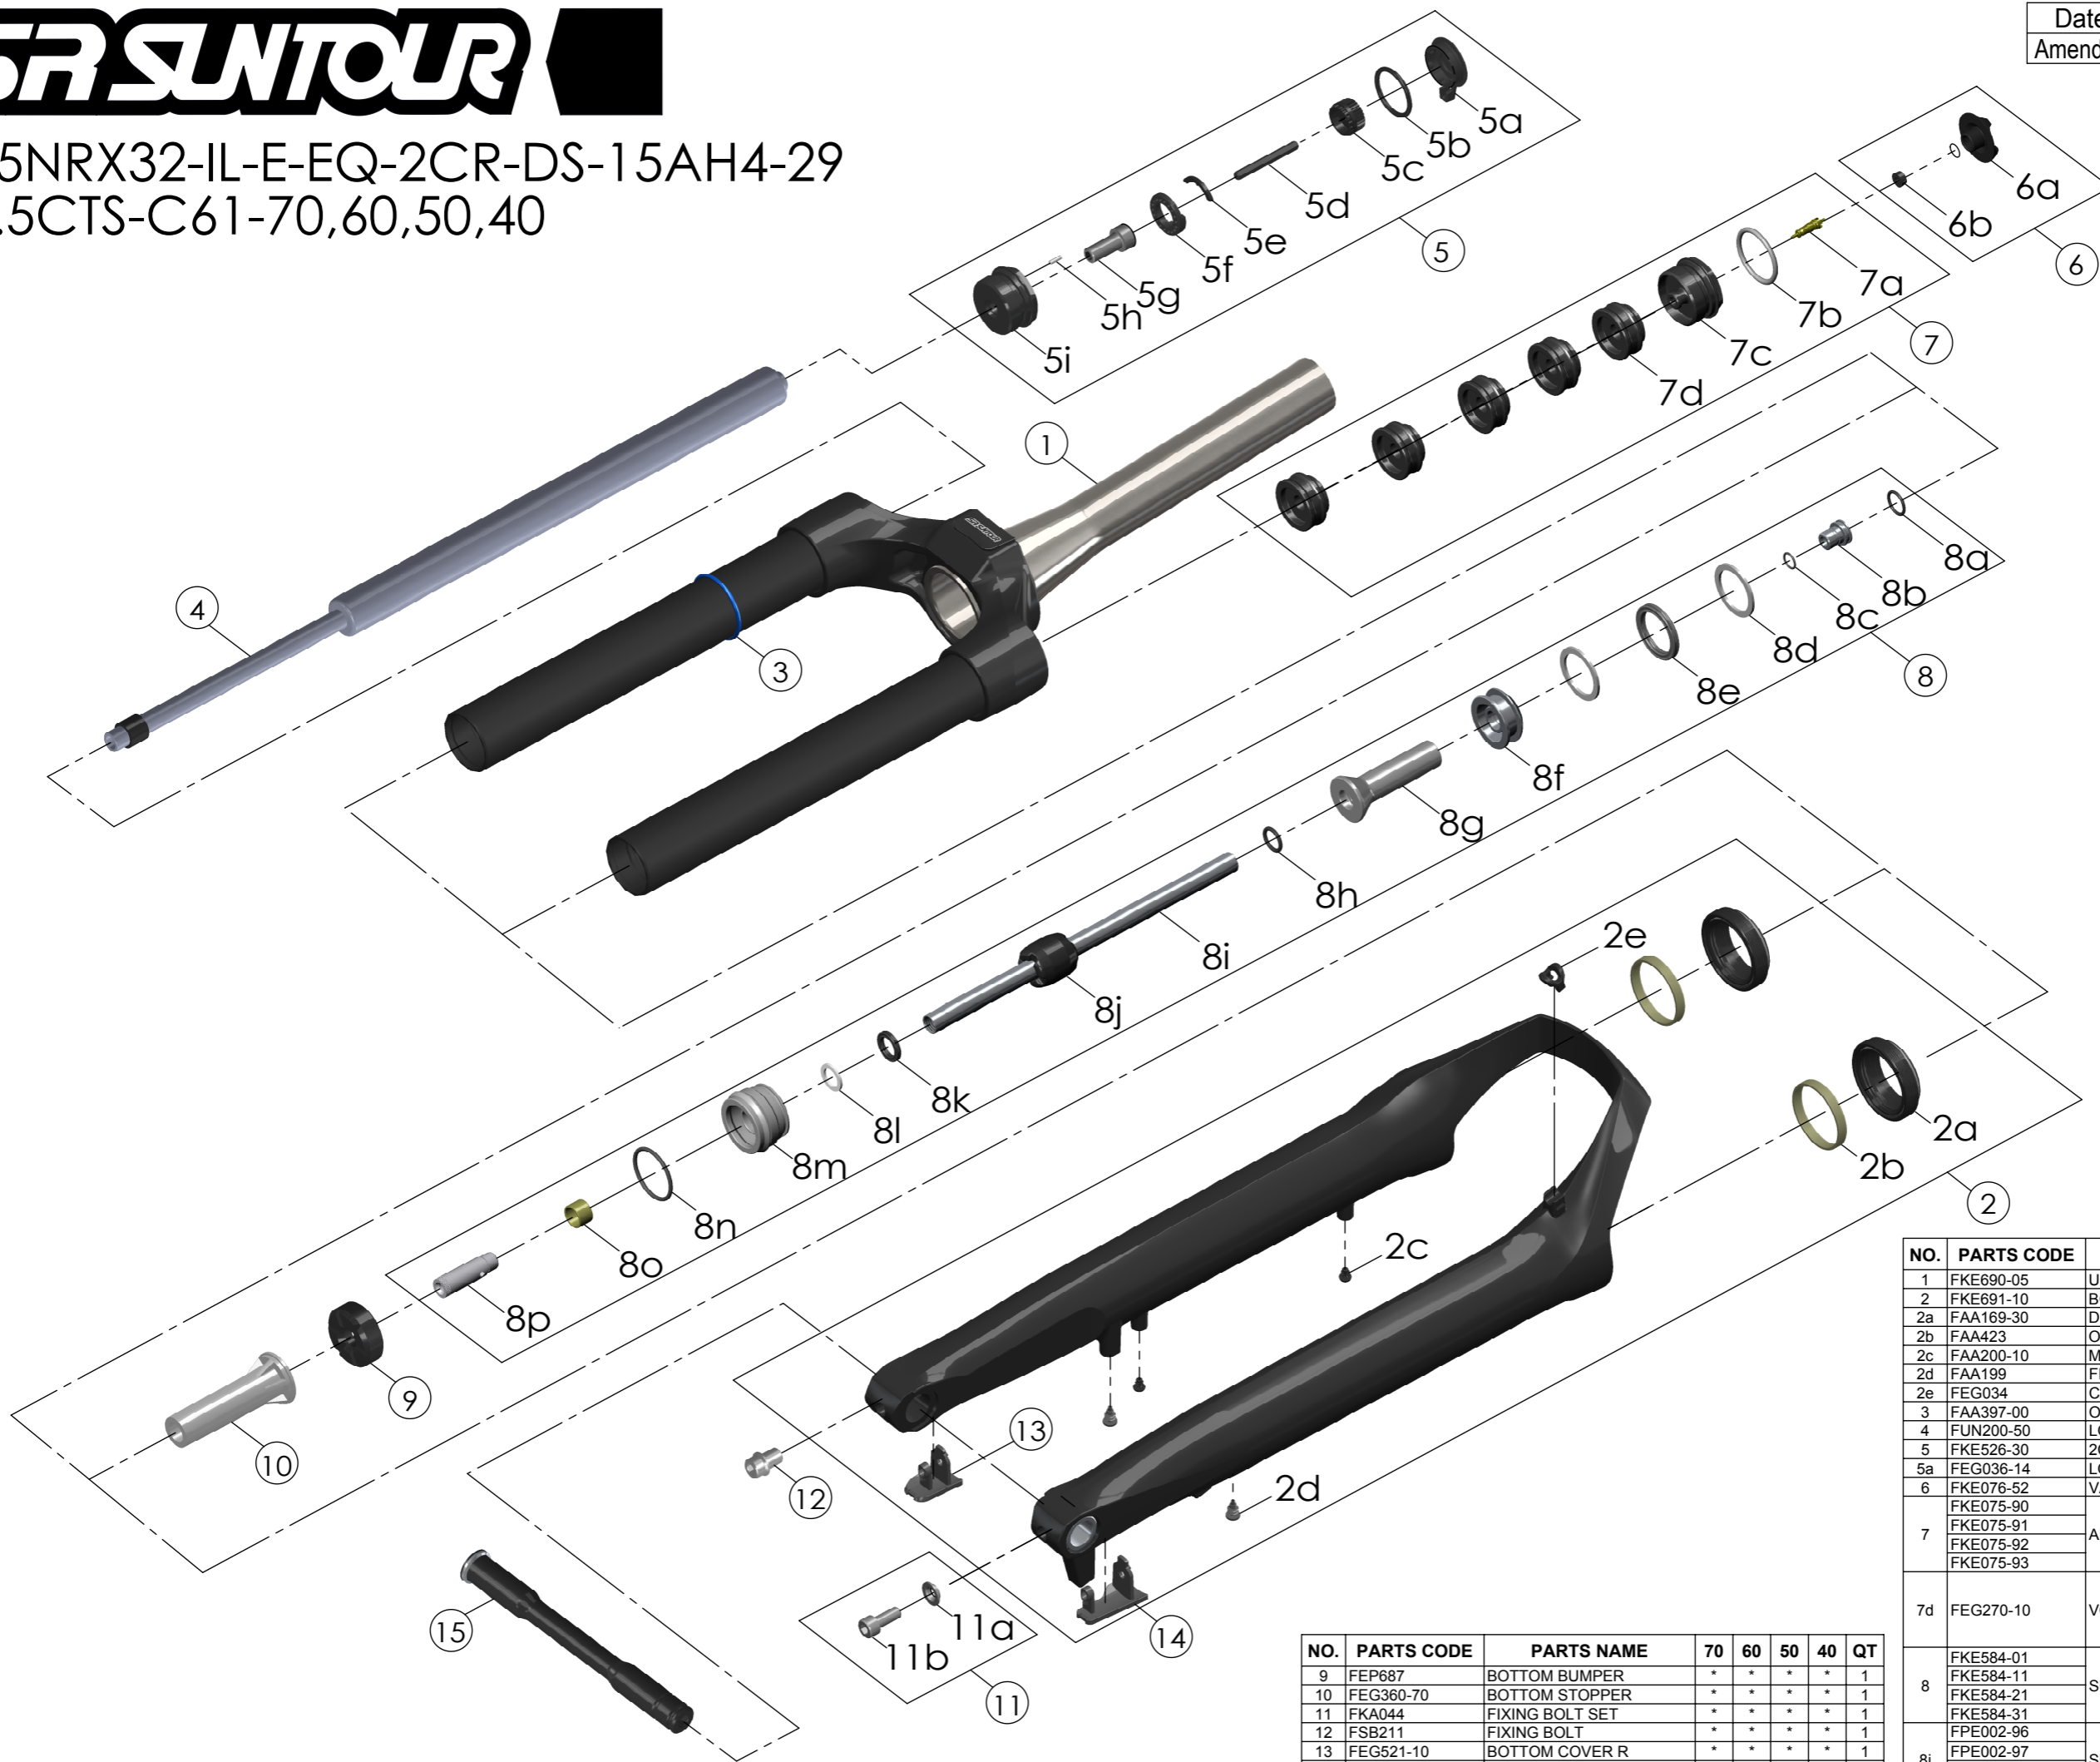

SF25NRX32-IL-E-EQ-2CR-DS-15AH4-29
ST1.5CTS-C61-70,60,50,40

Date	2025.06-23	Version	0
Amended			

NO.	PARTS CODE	PARTS NAME	70	60	50	40	QT
1	FKE690-05	UPPER ASSY	*	*	*	*	1
2	FKE691-10	BOTTOM CASE ASSY	*	*	*	*	1
2a	FAA169-30	DUST SEAL	*	*	*	*	2
2b	FAA423	OIL WIPER	*	*	*	*	2
2c	FAA200-10	MOUNT CAP	*	*	*	*	2
2d	FAA199	FIXING BOLT	*	*	*	*	2
2e	FEG034	CABLE CLIP	*	*	*	*	1
3	FAA397-00	O RING	*	*	*	*	1
4	FUN200-50	LO-R UNIT	*	*	*	*	1
5	FKE526-30	2CR TOP CAP ASSY	*	*	*	*	1
5a	FEG036-14	LOCK OUT KNOB	*	*	*	*	1
6	FKE076-52	VALVE CAP ASSY	*	*	*	*	1
	FKE075-90		*				1
7	FKE075-91	AIR CAP ASSY		*			1
	FKE075-92				*		1
	FKE075-93					*	1
			*				2
7d	FEG270-10	VOLUME REDUCER		*			3
					*		4
						*	5
8	FKE584-01		*				1
	FKE584-11	SUPPORT TUBE ASSY		*			1
	FKE584-21				*		1
	FKE584-31					*	1
8j	FPE002-96	SUPPORT TUBE	*				1
	FPE002-97			*			1
	FPE002-90				*		1
	FPE002-99					*	1

NO.	PARTS CODE	PARTS NAME	70	60	50	40	QT
9	FEP687	BOTTOM BUMPER	*	*	*	*	1
10	FEG360-70	BOTTOM STOPPER	*	*	*	*	1
11	FKA044	FIXING BOLT SET	*	*	*	*	1
12	FSB211	FIXING BOLT	*	*	*	*	1
13	FEG521-10	BOTTOM COVER R	*	*	*	*	1
14	FEG521-20	BOTTOM COVER L	*	*	*	*	1
15	FKA133-01	15AH4-100 THRU AXLE SET	*	*	*	*	1