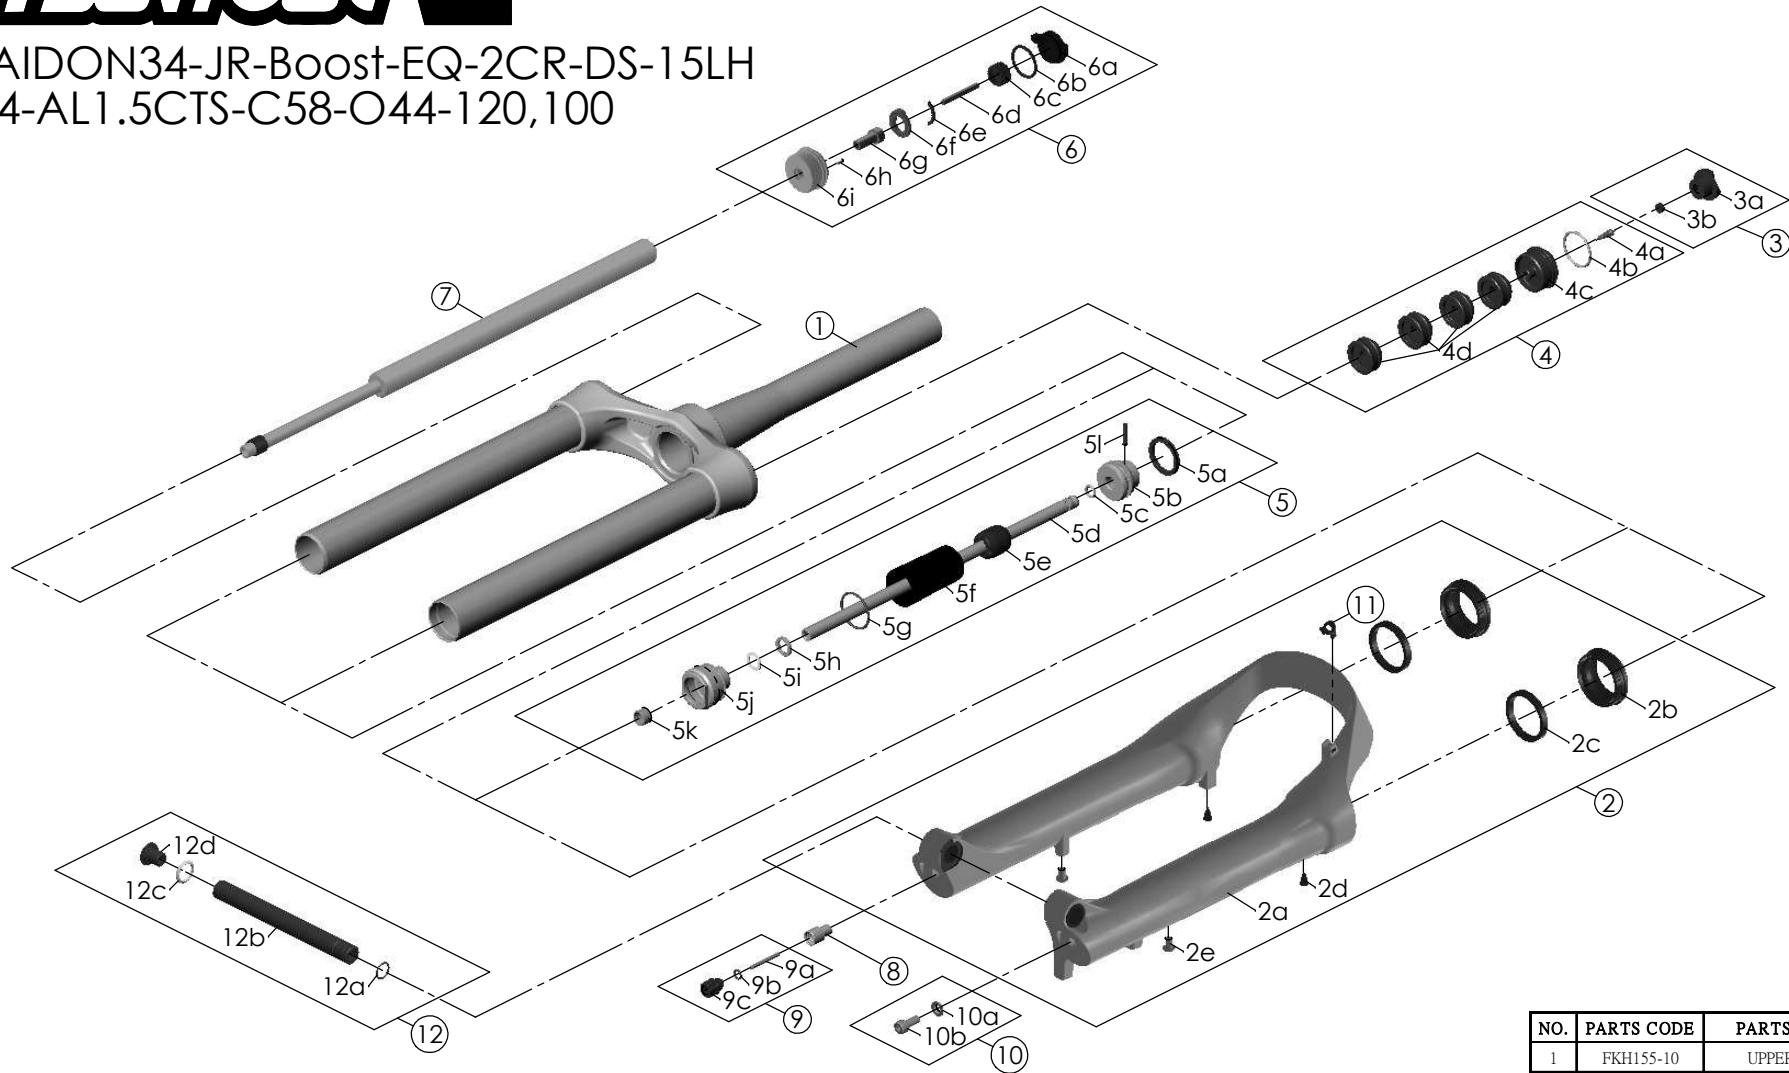

SF25RAIDON34-JR-Boost-EQ-2CR-DS-15LH
-110-24-AL1.5CTS-C58-O44-120,100

Date	2023.10.19	Version	0
Amended			

NO.	PARTS CODE	PARTS NAME	120	100	QT
10	FKA044	FIXING BOLT SET	*	*	1
11	FEG034	CABLE CLIP	*	*	1
12	FKA117-00	15AH2-110 THRU AXLE SET	*	*	1

NO.	PARTS CODE	PARTS NAME	120	100	QT
6	FKE526-37	2CR TOP CAP ASSY	*	*	1
7	FUN200-70	2CR UNIT	*	*	1
8	FSB058	DAMPER FIXING BOLT	*	*	1
9	FKA004-30	REBOUND KNOB ASSY	*	*	1

NO.	PARTS CODE	PARTS NAME	120	100	QT
1	FKH155-10	UPPER ASSY	*	*	1
2	FKH156-20	BOTTOM CASE ASSY	*	*	1
2b	FAA390-15	DUST SEAL 34	*	*	2
2c	FAA423-10	OIL WIPER 34	*	*	2
2d	FAA199	MOUNT CAP	*	*	2
2e	FSB203	FIXING BOLT	*	*	2
3	FKE076-10	VALVE CAP ASSY	*	*	1
4	FKE075-68	AIR CAP ASSY	*	*	1
4d	FEG270	VOLUME REDUCER	*	*	2
5	FKE589-04	SUPPORT TUBE ASSY	*	*	1
	FKE589-05		*	*	1