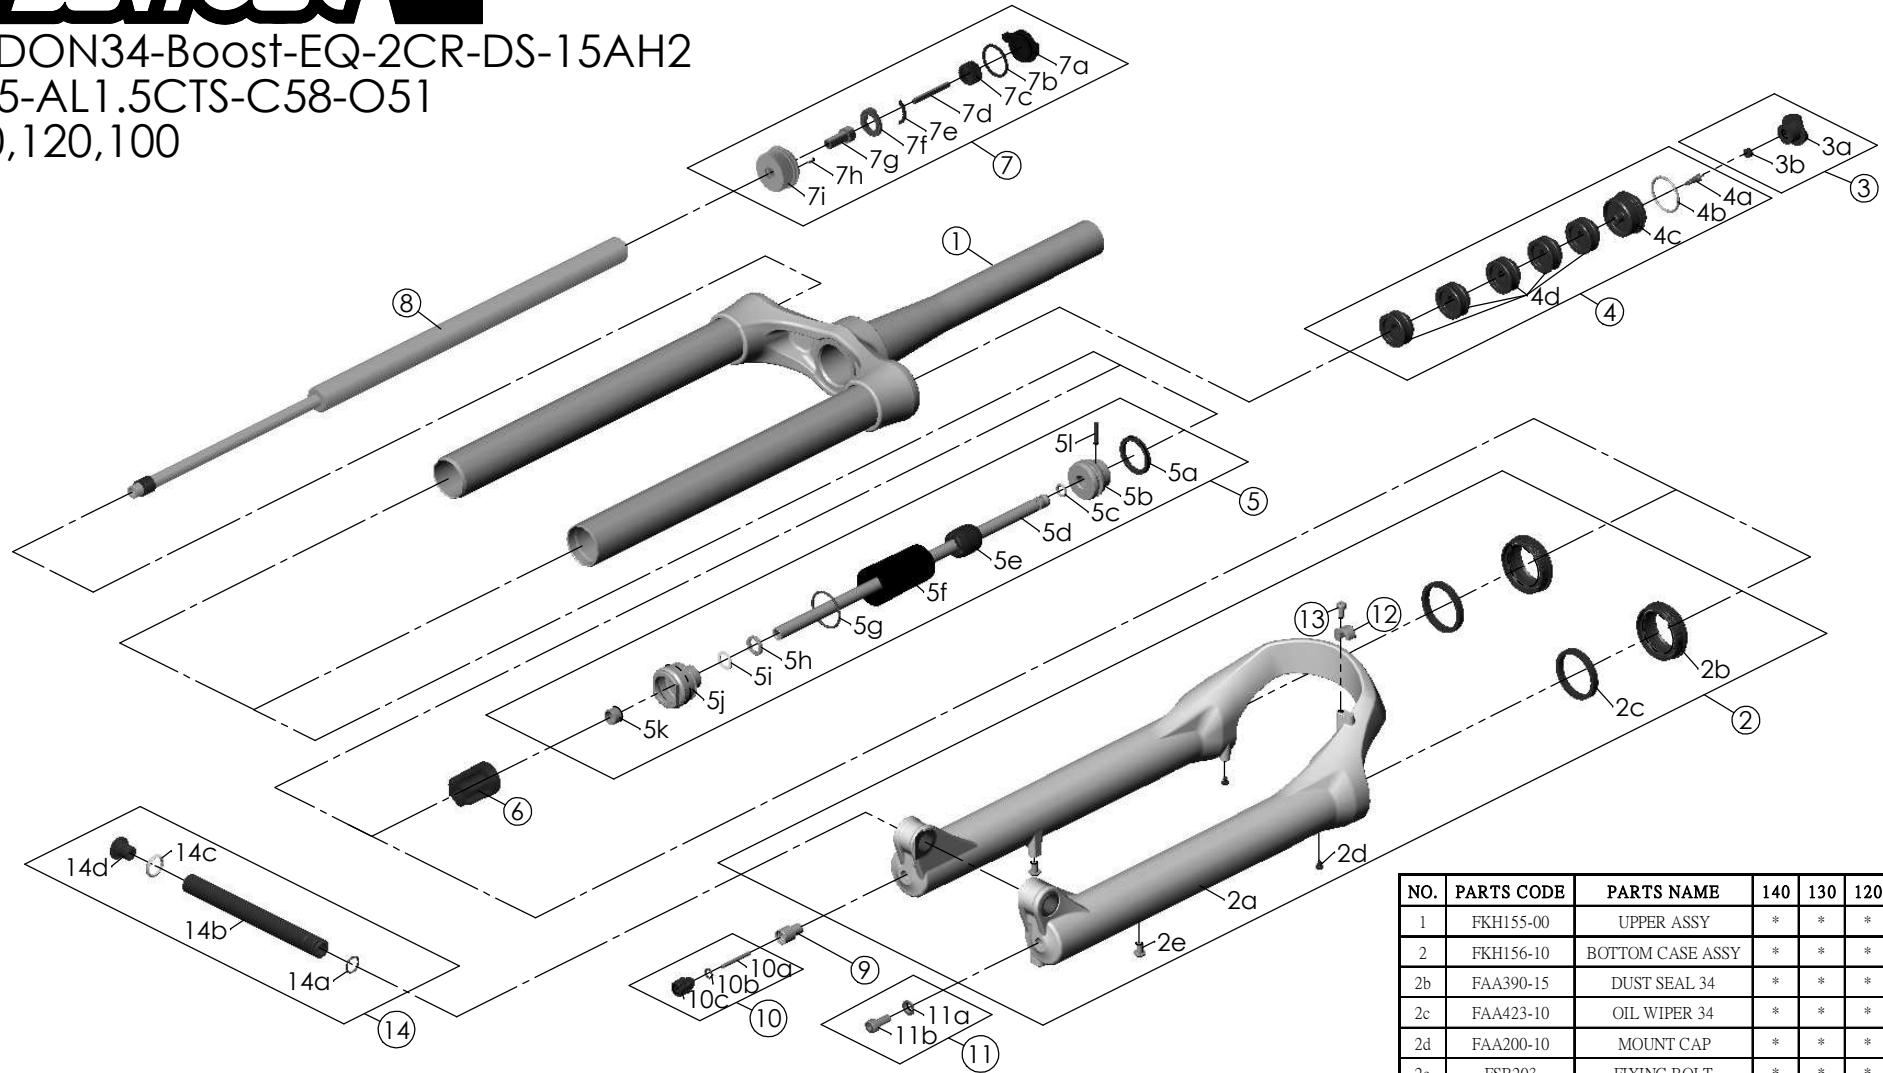

SF25RAIDON34-Boost-EQ-2CR-DS-15AH2
 -110-27.5-AL1.5CTS-C58-O51
 -140,130,120,100

Date	2023.09.04	Version	2
Amended	2023.11.01		

NO.	PARTS CODE	PARTS NAME	140	130	120	100	QT
11	FKA044	FIXING BOLT SET	*	*	*	*	1
12	FEE797	BRAKE HOSE GUIDE	*	*	*	*	1
13	FSB153	GUIDE FIXING BOLT	*	*	*	*	1
14	FKA117-00	15AH2-110 THRU AXLE SET	*	*	*	*	1

NO.	PARTS CODE	PARTS NAME	140	130	120	100	QT
6	FEG192-10	BOTTOM STOPPER	*	*	*	*	1
7	FKE526-37	2CR TOP CAP ASSY	*	*	*	*	1
8	FUN200-10	LOR UNIT	*	*	*	*	1
9	FSB058	DAMPER FIXING BOLT	*	*	*	*	1
10	FKA004-30	REBOUND KNOB ASSY	*	*	*	*	1

NO.	PARTS CODE	PARTS NAME	140	130	120	100	QT
1	FKH155-00	UPPER ASSY	*	*	*	*	1
2	FKH156-10	BOTTOM CASE ASSY	*	*	*	*	1
2b	FAA390-15	DUST SEAL 34	*	*	*	*	2
2c	FAA423-10	OIL WIPER 34	*	*	*	*	2
2d	FAA200-10	MOUNT CAP	*	*	*	*	2
2e	FSB203	FIXING BOLT	*	*	*	*	2
3	FKE076-10	VALVE CAP ASSY	*	*	*	*	1
4	FKE075-68	AIR CAP ASSY	*	*	*	*	1
4d	FEG270	VOLUME REDUCER		*			1
					*		2
					*		3
					*		5
5	FKE589-02	SUPPORT TUBE ASSY	*				1
	FKE589-00			*			1
	FKE589-03				*		1
	FKE589-07					*	1