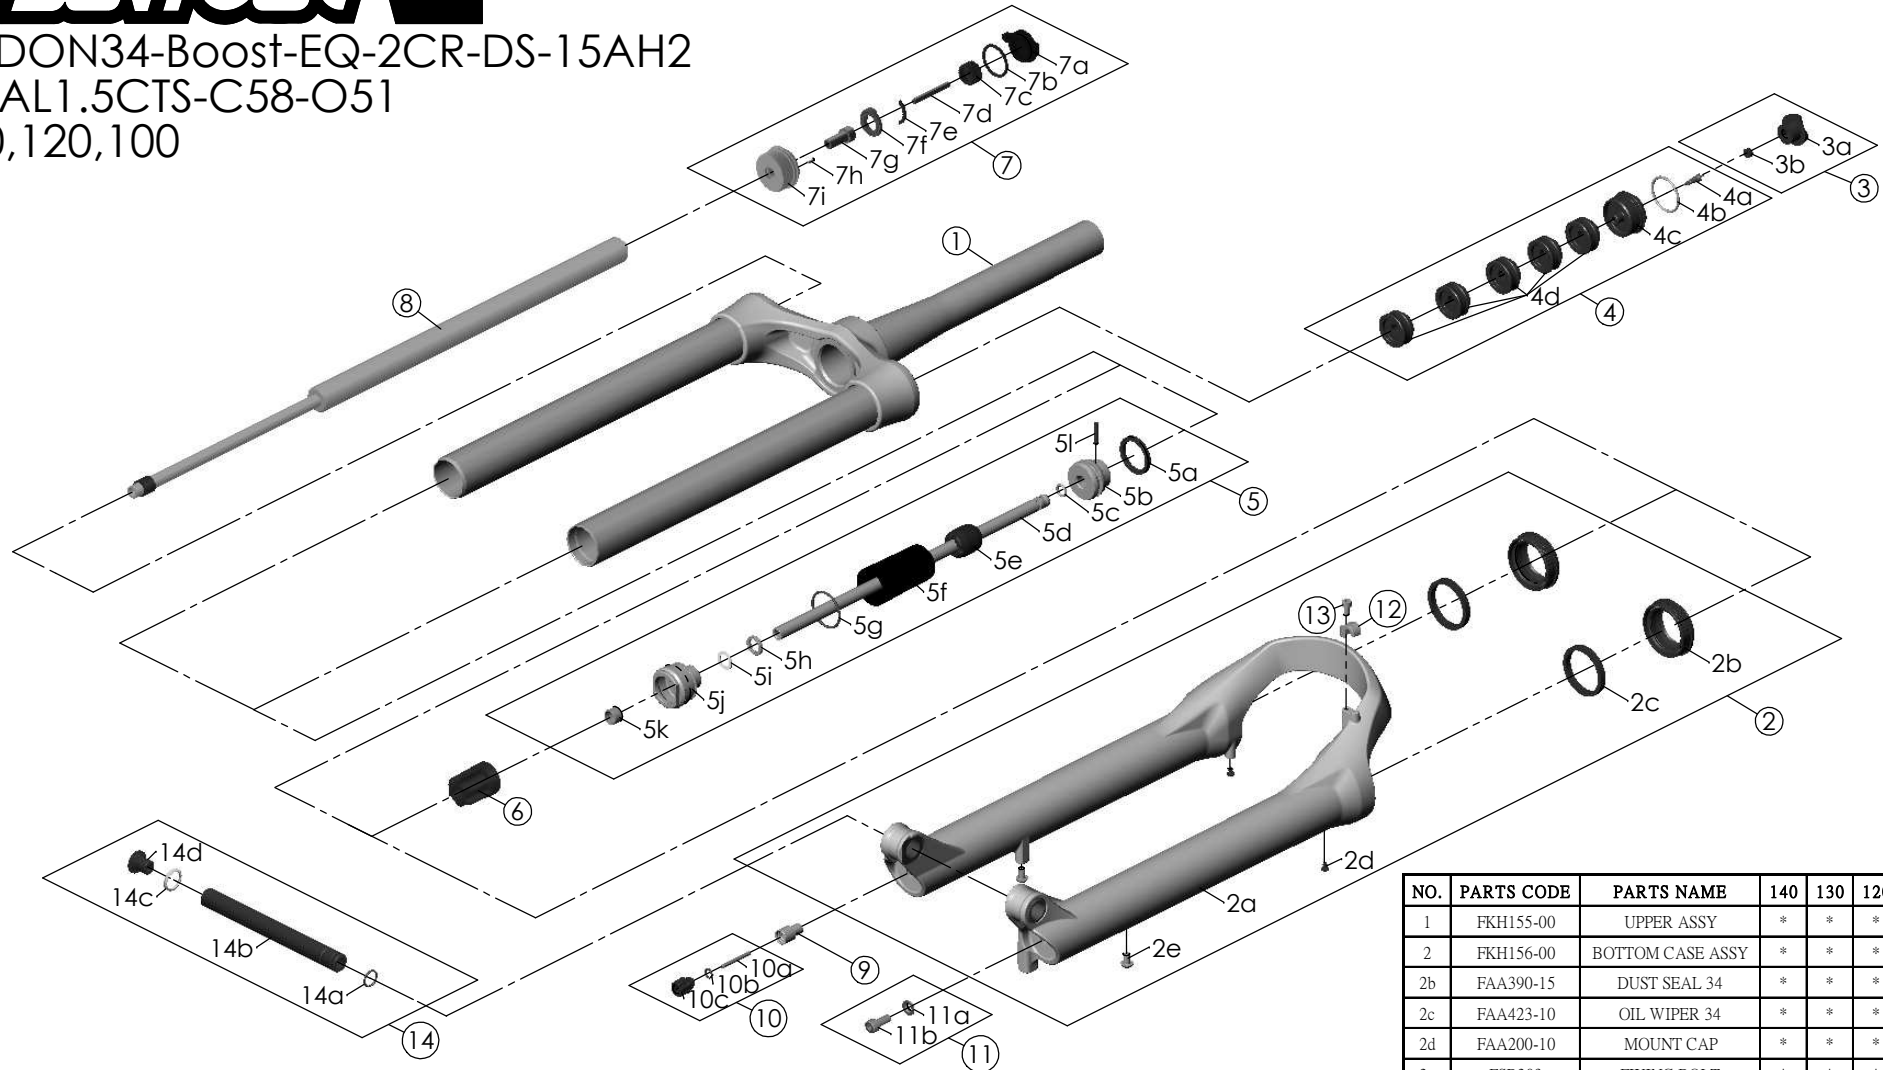

SF25RAIDON34-Boost-EQ-2CR-DS-15AH2  
 -110-29-AL1.5CTS-C58-O51  
 -140,130,120,100

Date	2023.09.04	Version	2
Amended	2023.11.01		

NO.	PARTS CODE	PARTS NAME	140	130	120	100	QT
11	FKA044	FIXING BOLT SET	*	*	*	*	1
12	FEE797	BRAKE HOSE GUIDE	*	*	*	*	1
13	FSB153	GUIDE FIXING BOLT	*	*	*	*	1
14	FKA117-00	15AH2-110 THRU AXLE SET	*	*	*	*	1

NO.	PARTS CODE	PARTS NAME	140	130	120	100	QT
6	FEG192-10	BOTTOM STOPPER	*	*	*	*	1
7	FKE526-37	2CR TOP CAP ASSY	*	*	*	*	1
8	FUN200-10	LOR UNIT	*	*	*	*	1
9	FSB058	DAMPER FIXING BOLT	*	*	*	*	1
10	FKA004-30	REBOUND KNOB ASSY	*	*	*	*	1

NO.	PARTS CODE	PARTS NAME	140	130	120	100	QT
1	FKH155-00	UPPER ASSY	*	*	*	*	1
2	FKH156-00	BOTTOM CASE ASSY	*	*	*	*	1
2b	FAA390-15	DUST SEAL 34	*	*	*	*	2
2c	FAA423-10	OIL WIPER 34	*	*	*	*	2
2d	FAA200-10	MOUNT CAP	*	*	*	*	2
2e	FSB203	FIXING BOLT	*	*	*	*	2
3	FKE076-10	VALVE CAP ASSY	*	*	*	*	1
4	FKE075-68	AIR CAP ASSY	*	*	*	*	1
4d	FEG270	VOLUME REDUCER	*				1
				*			2
					*		3
						*	5
5	FKE589-02	SUPPORT TUBE ASSY	*				1
				*			1
					*		1
						*	1