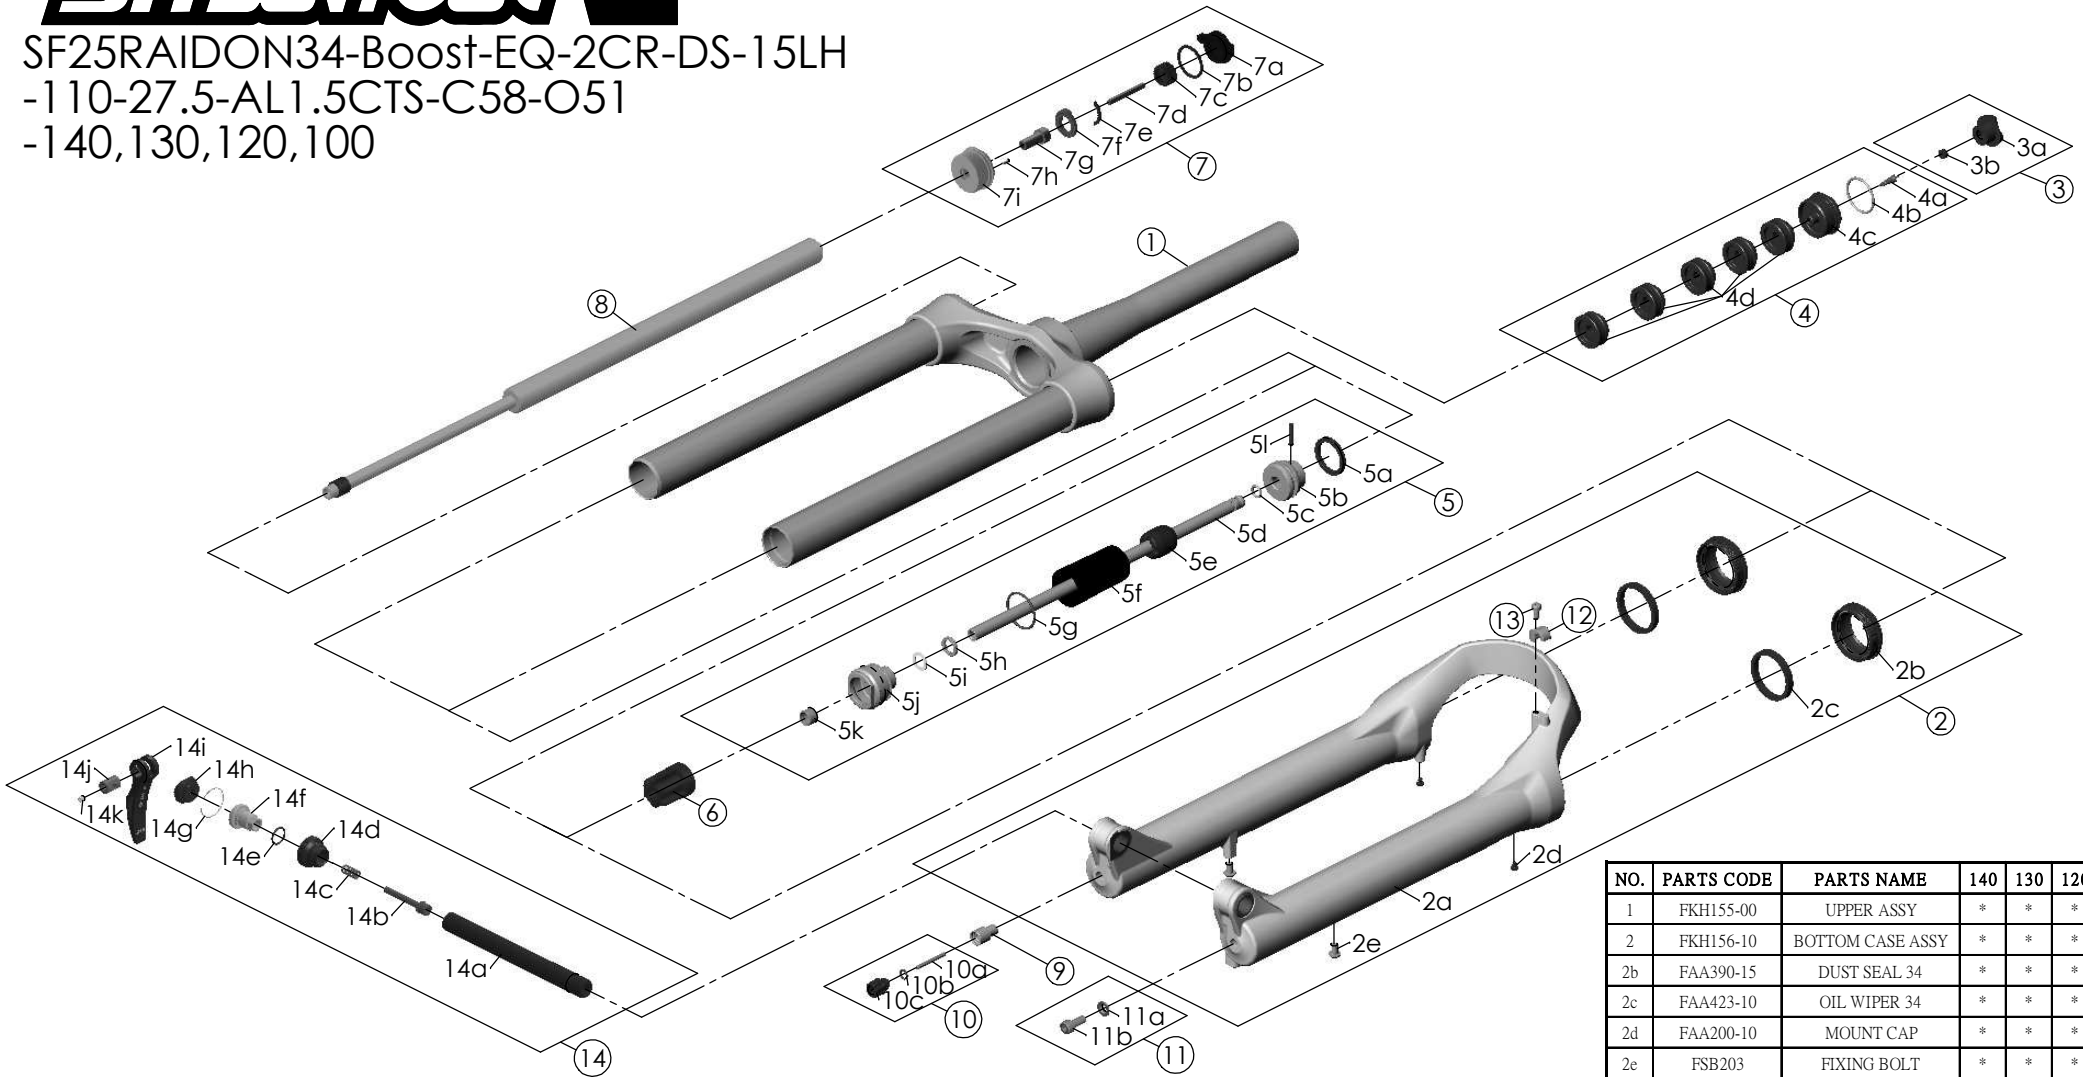

SF25RAIDON34-Boost-EQ-2CR-DS-15LH
 -110-27.5-AL1.5CTS-C58-O51
 -140,130,120,100

Date	2023.09.04	Version	2
Amended	2023.11.01		

NO.	PARTS CODE	PARTS NAME	140	130	120	100	QT
11	FKA044	FIXING BOLT SET	*	*	*	*	1
12	FEE797	BRAKE HOSE GUIDE	*	*	*	*	1
13	FSB153	GUIDE FIXING BOLT	*	*	*	*	1
14	FKA116-02	15LH-110 AXLE SET	*	*	*	*	1

NO.	PARTS CODE	PARTS NAME	140	130	120	100	QT
6	FEG192-10	BOTTOM STOPPER	*	*	*	*	1
7	FKE526-37	2CR TOP CAP ASSY	*	*	*	*	1
8	FUN200-10	LOR UNIT	*	*	*	*	1
9	FSB058	DAMPER FIXING BOLT	*	*	*	*	1
10	FKA004-30	REBOUND KNOB ASSY	*	*	*	*	1

NO.	PARTS CODE	PARTS NAME	140	130	120	100	QT
1	FKH155-00	UPPER ASSY	*	*	*	*	1
2	FKH156-10	BOTTOM CASE ASSY	*	*	*	*	1
2b	FAA390-15	DUST SEAL 34	*	*	*	*	2
2c	FAA423-10	OIL WIPER 34	*	*	*	*	2
2d	FAA200-10	MOUNT CAP	*	*	*	*	2
2e	FSB203	FIXING BOLT	*	*	*	*	2
3	FKE076-10	VALVE CAP ASSY	*	*	*	*	1
4	FKE075-68	AIR CAP ASSY	*	*	*	*	1
4d	FEG270	VOLUME REDUCER	*				1
				*			2
					*		3
						*	5
5	FKE589-02	SUPPORT TUBE ASSY	*				1
	FKE589-00			*		1	
	FKE589-03				*	1	
	FKE589-07					*	1