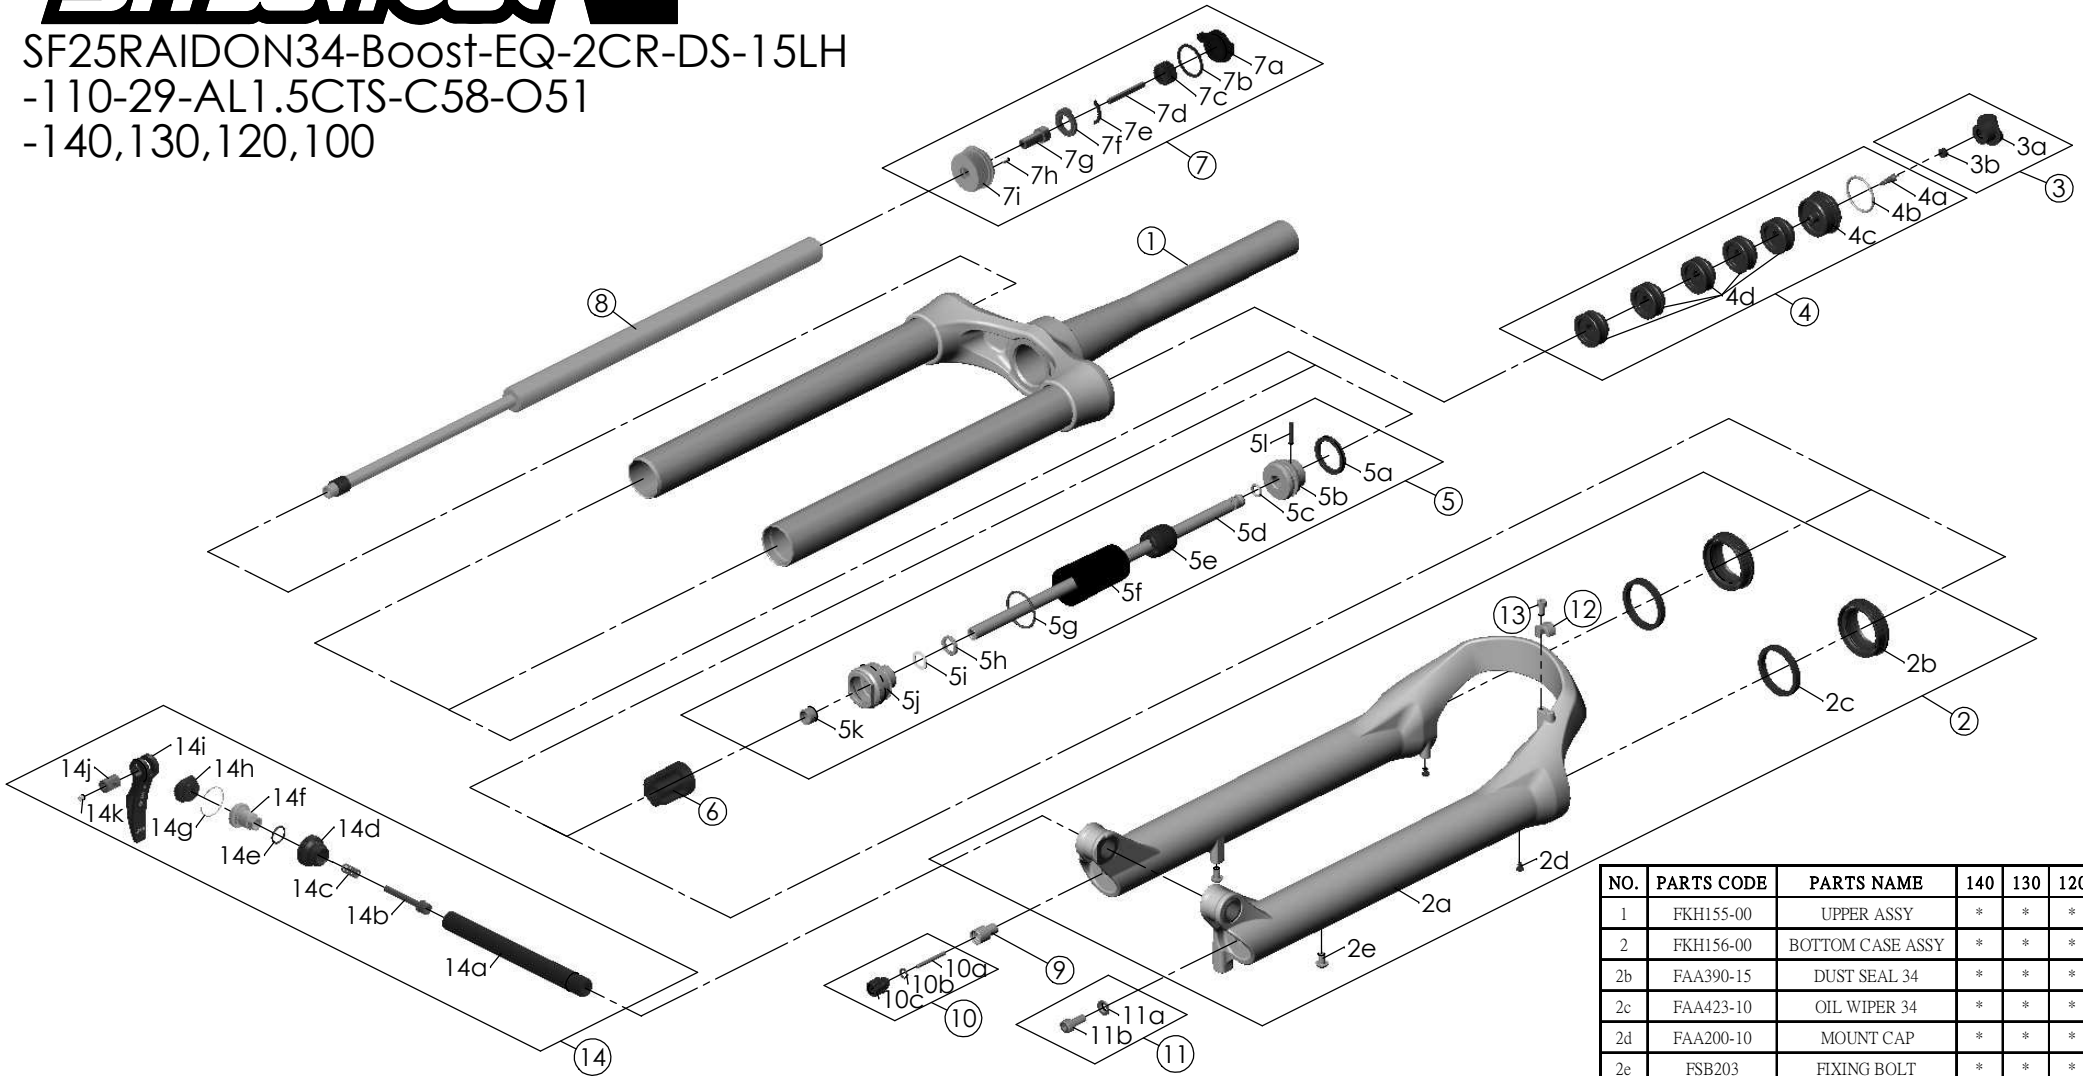

SF25RAIDON34-Boost-EQ-2CR-DS-15LH
 -110-29-AL1.5CTS-C58-O51
 -140,130,120,100

Date	2023.09.04	Version	2
Amended	2023.11.01		

NO.	PARTS CODE	PARTS NAME	140	130	120	100	QT
11	FKA044	FIXING BOLT SET	*	*	*	*	1
12	FEE797	BRAKE HOSE GUIDE	*	*	*	*	1
13	FSB153	GUIDE FIXING BOLT	*	*	*	*	1
14	FKA116-02	15LH-110 AXLE SET	*	*	*	*	1

NO.	PARTS CODE	PARTS NAME	140	130	120	100	QT
6	FEG192-10	BOTTOM STOPPER	*	*	*	*	1
7	FKE526-37	2CR TOP CAP ASSY	*	*	*	*	1
8	FUN200-10	LOR UNIT	*	*	*	*	1
9	FSB058	DAMPER FIXING BOLT	*	*	*	*	1
10	FKA004-30	REBOUND KNOB ASSY	*	*	*	*	1

NO.	PARTS CODE	PARTS NAME	140	130	120	100	QT
1	FKH155-00	UPPER ASSY	*	*	*	*	1
2	FKH156-00	BOTTOM CASE ASSY	*	*	*	*	1
2b	FAA390-15	DUST SEAL 34	*	*	*	*	2
2c	FAA423-10	OIL WIPER 34	*	*	*	*	2
2d	FAA200-10	MOUNT CAP	*	*	*	*	2
2e	FSB203	FIXING BOLT	*	*	*	*	2
3	FKE076-10	VALVE CAP ASSY	*	*	*	*	1
4	FKE075-68	AIR CAP ASSY	*	*	*	*	1
4d	FEG270	VOLUME REDUCER	*				1
				*			2
					*		3
						*	5
5	FKE589-02	SUPPORT TUBE ASSY	*				1
				*			1
					*		1
						*	1