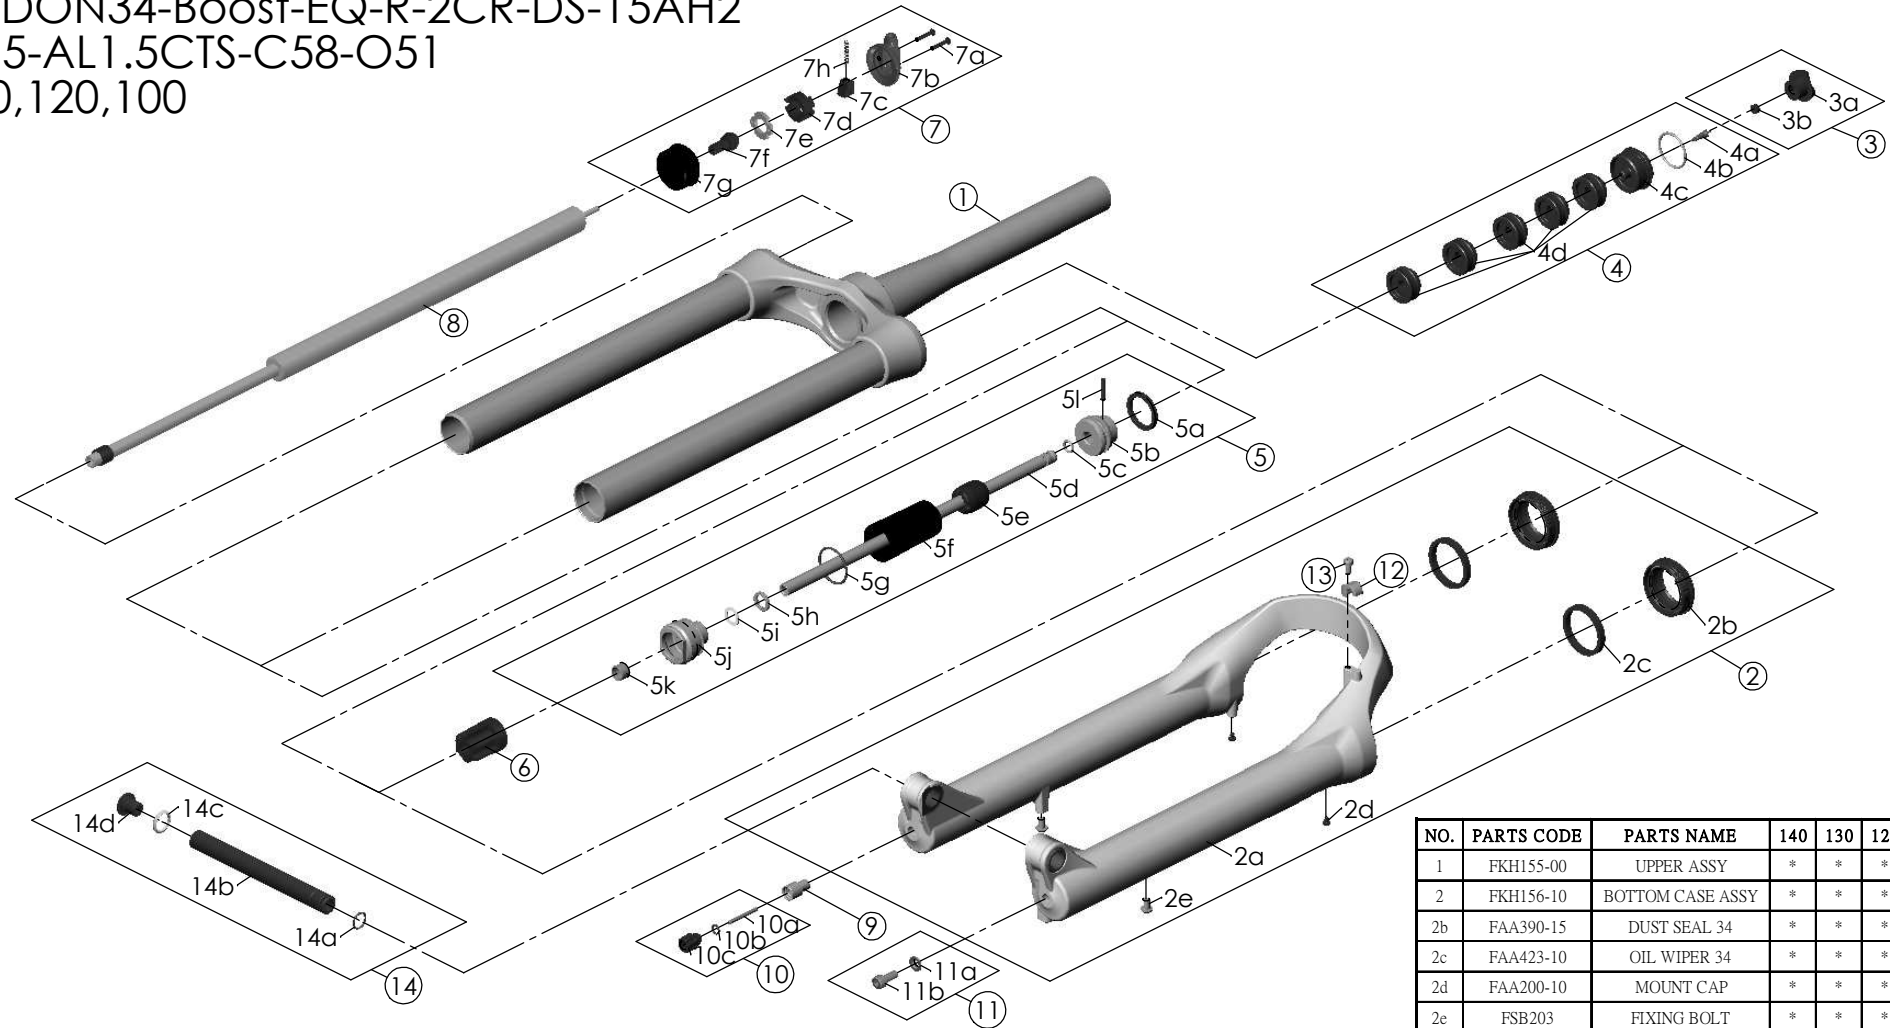

SF25RAIDON34-Boost-EQ-R-2CR-DS-15AH2
 -110-27.5-AL1.5CTS-C58-O51
 -140,130,120,100

Date	2023.09.04	Version	2
Amended	2023.11.01		

NO.	PARTS CODE	PARTS NAME	140	130	120	100	QT
11	FKA044	FIXING BOLT SET	*	*	*	*	1
12	FEE797	BRAKE HOSE GUIDE	*	*	*	*	1
13	FSB153	GUIDE FIXING BOLT	*	*	*	*	1
14	FKA117-00	15AH2-110 THRU AXLE SET	*	*	*	*	1

NO.	PARTS CODE	PARTS NAME	140	130	120	100	QT
6	FEG192-10	BOTTOM STOPPER	*	*	*	*	1
7	FKE310-26	RL COVER ASSY	*	*	*	*	1
8	FUN201-10	RLR UNIT	*	*	*	*	1
9	FSB058	DAMPER FIXING BOLT	*	*	*	*	1
10	FKA004-30	REBOUND KNOB ASSY	*	*	*	*	1

NO.	PARTS CODE	PARTS NAME	140	130	120	100	QT
1	FKH155-00	UPPER ASSY	*	*	*	*	1
2	FKH156-10	BOTTOM CASE ASSY	*	*	*	*	1
2b	FAA390-15	DUST SEAL 34	*	*	*	*	2
2c	FAA423-10	OIL WIPER 34	*	*	*	*	2
2d	FAA200-10	MOUNT CAP	*	*	*	*	2
2e	FSB203	FIXING BOLT	*	*	*	*	2
3	FKE076-10	VALVE CAP ASSY	*	*	*	*	1
4	FKE075-68	AIR CAP ASSY	*	*	*	*	1
4d	FEG270	VOLUME REDUCER	*				1
				*			2
					*		3
						*	5
5	FKE589-02	SUPPORT TUBE ASSY	*				1
				*			1
					*		1
						*	1