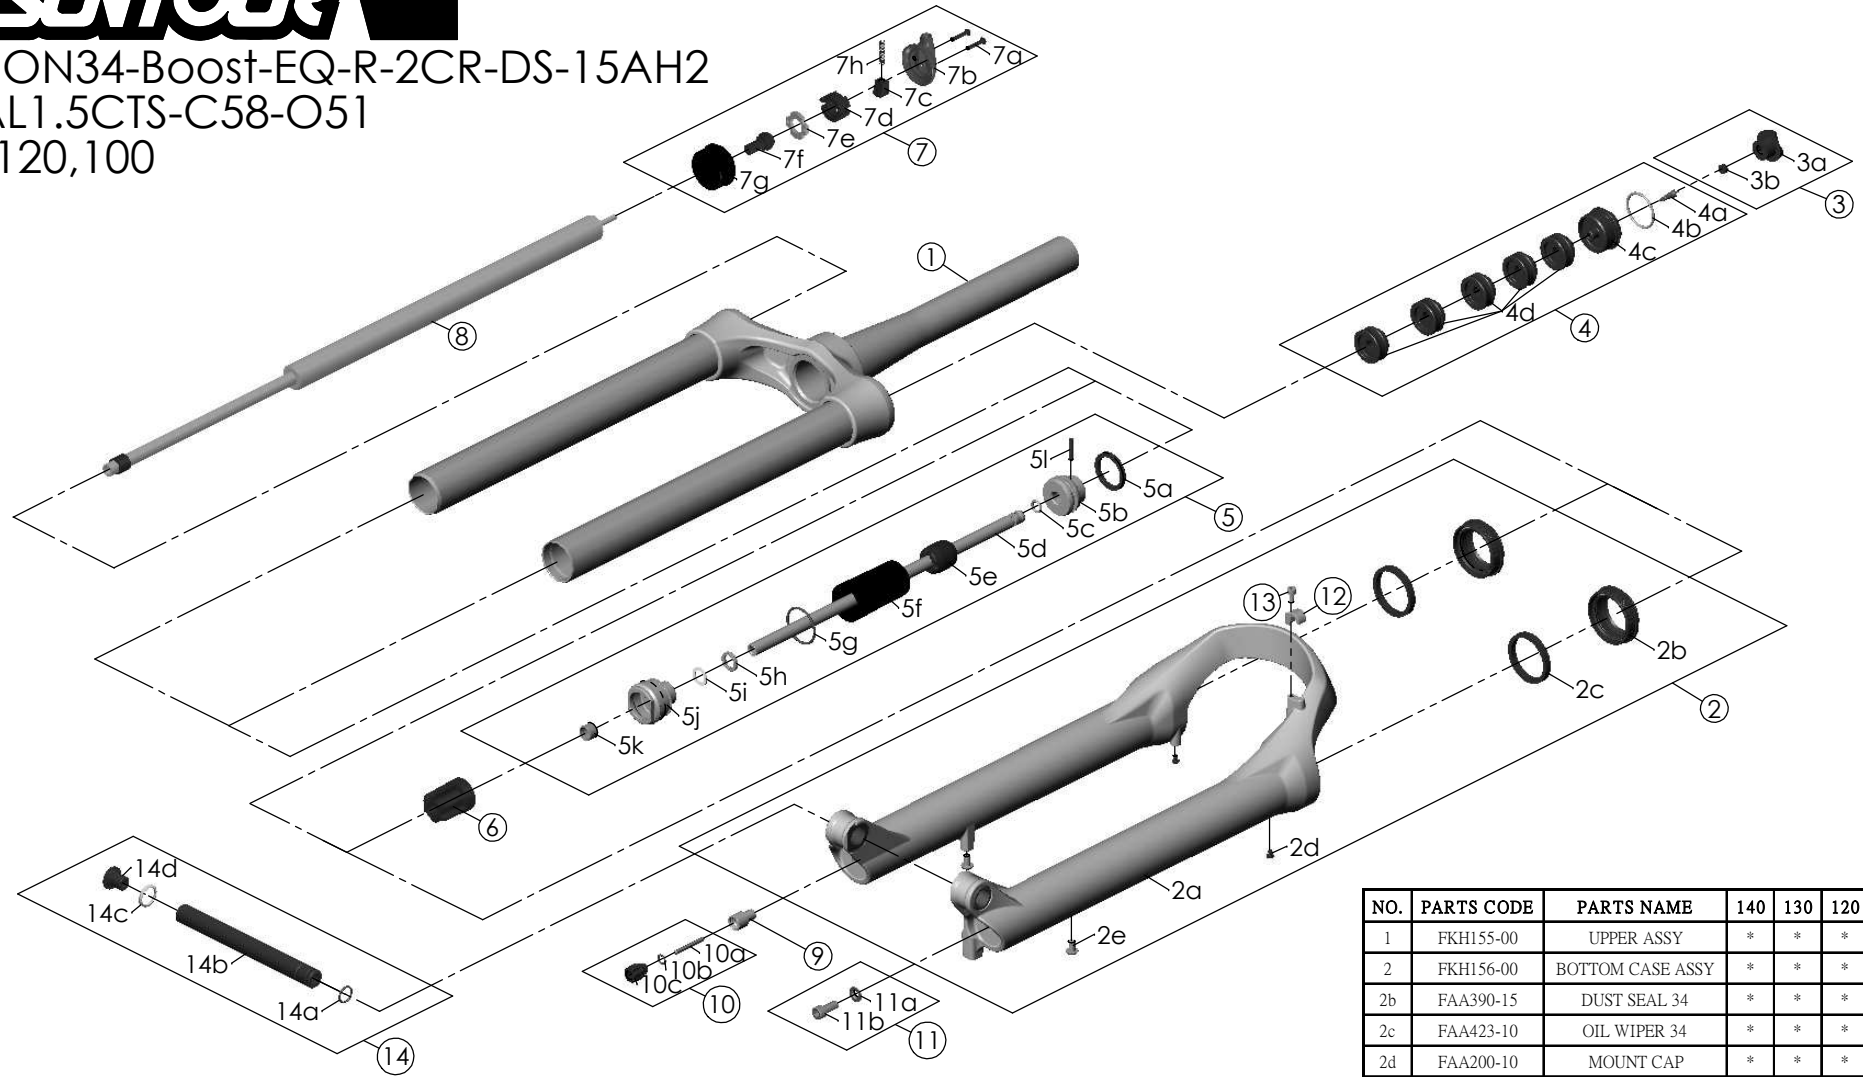

SF25RAIDON34-Boost-EQ-R-2CR-DS-15AH2
 -110-29-AL1.5CTS-C58-O51
 -140,130,120,100

Date	2023.09.04	Version	2
Amended	2023.11.01		

NO.	PARTS CODE	PARTS NAME	140	130	120	100	QT
11	FKA044	FIXING BOLT SET	*	*	*	*	1
12	FEE797	BRAKE HOSE GUIDE	*	*	*	*	1
13	FSB153	GUIDE FIXING BOLT	*	*	*	*	1
14	FKA117-00	15AH2-110 THRU AXLE SET	*	*	*	*	1

NO.	PARTS CODE	PARTS NAME	140	130	120	100	QT
6	FEG192-10	BOTTOM STOPPER	*	*	*	*	1
7	FKE310-26	RL COVER ASSY	*	*	*	*	1
8	FUN201-10	RLR UNIT	*	*	*	*	1
9	FSB058	DAMPER FIXING BOLT	*	*	*	*	1
10	FKA004-30	REBOUND KNOB ASSY	*	*	*	*	1

NO.	PARTS CODE	PARTS NAME	140	130	120	100	QT
1	FKH155-00	UPPER ASSY	*	*	*	*	1
2	FKH156-00	BOTTOM CASE ASSY	*	*	*	*	1
2b	FAA390-15	DUST SEAL 34	*	*	*	*	2
2c	FAA423-10	OIL WIPER 34	*	*	*	*	2
2d	FAA200-10	MOUNT CAP	*	*	*	*	2
2e	FSB203	FIXING BOLT	*	*	*	*	2
3	FKE076-10	VALVE CAP ASSY	*	*	*	*	1
4	FKE075-68	AIR CAP ASSY	*	*	*	*	1
4d	FEG270	VOLUME REDUCER	*				1
				*			2
					*		3
						*	5
5	FKE589-02	SUPPORT TUBE ASSY	*				1
				*			1
					*		1
						*	1