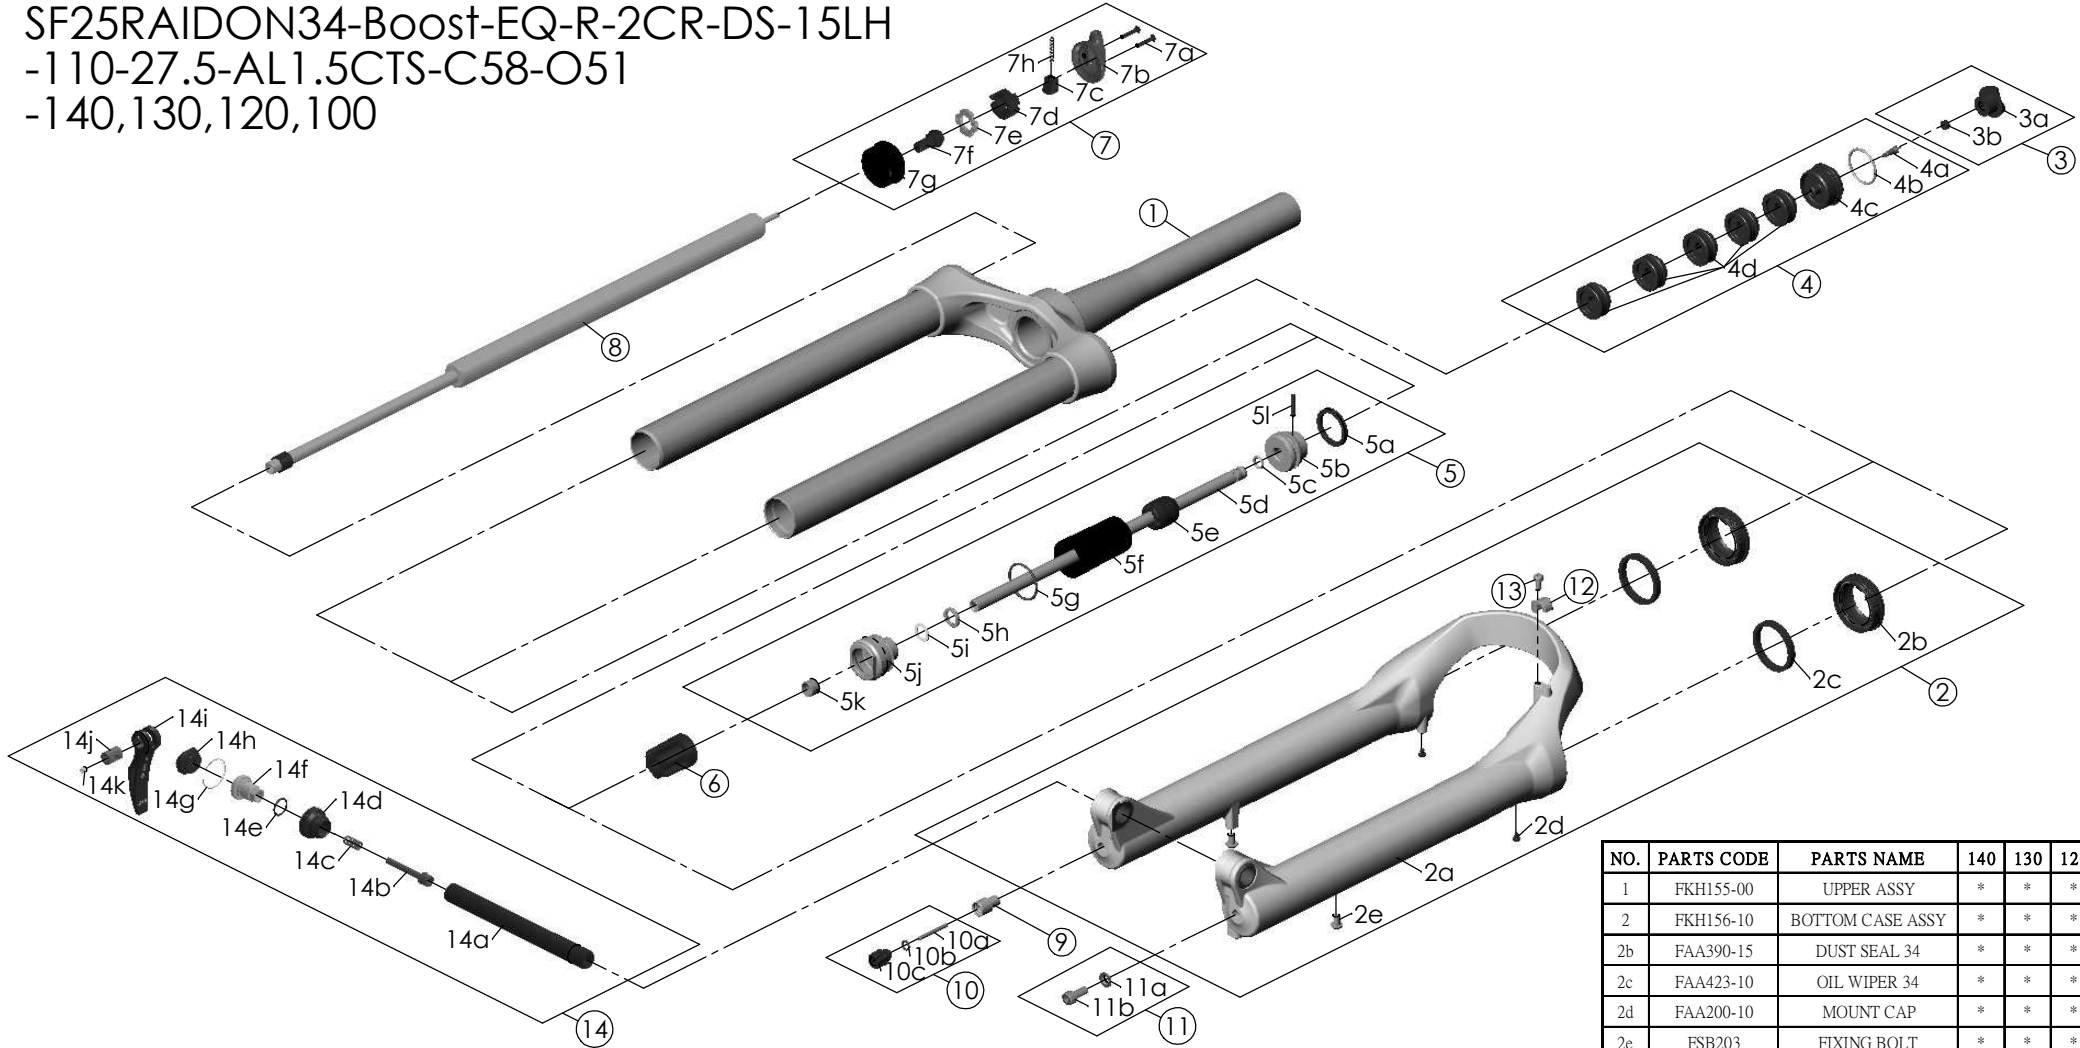

SF25RAIDON34-Boost-EQ-R-2CR-DS-15LH  
 -110-27.5-AL1.5CTS-C58-O51  
 -140,130,120,100

Date	2023.09.04	Version	2
Amended	2023.11.01		

NO.	PARTS CODE	PARTS NAME	140	130	120	100	QT
11	FKA044	FIXING BOLT SET	*	*	*	*	1
12	FEE797	BRAKE HOSE GUIDE	*	*	*	*	1
13	FSB153	GUIDE FIXING BOLT	*	*	*	*	1
14	FKA116-02	15LH-110 AXLE SET	*	*	*	*	1

NO.	PARTS CODE	PARTS NAME	140	130	120	100	QT
6	FEG192-10	BOTTOM STOPPER	*	*	*	*	1
7	FKE310-26	RL COVER ASSY	*	*	*	*	1
8	FUN201-10	RLR UNIT	*	*	*	*	1
9	FSB058	DAMPER FIXING BOLT	*	*	*	*	1
10	FKA004-30	REBOUND KNOB ASSY	*	*	*	*	1

NO.	PARTS CODE	PARTS NAME	140	130	120	100	QT
1	FKH155-00	UPPER ASSY	*	*	*	*	1
2	FKH156-10	BOTTOM CASE ASSY	*	*	*	*	1
2b	FAA390-15	DUST SEAL 34	*	*	*	*	2
2c	FAA423-10	OIL WIPER 34	*	*	*	*	2
2d	FAA200-10	MOUNT CAP	*	*	*	*	2
2e	FSB203	FIXING BOLT	*	*	*	*	2
3	FKE076-10	VALVE CAP ASSY	*	*	*	*	1
4	FKE075-68	AIR CAP ASSY	*	*	*	*	1
4d	FEG270	VOLUME REDUCER	*				1
				*			2
					*		3
						*	5
5	FKE589-02	SUPPORT TUBE ASSY	*				1
				*			1
					*		1
						*	1