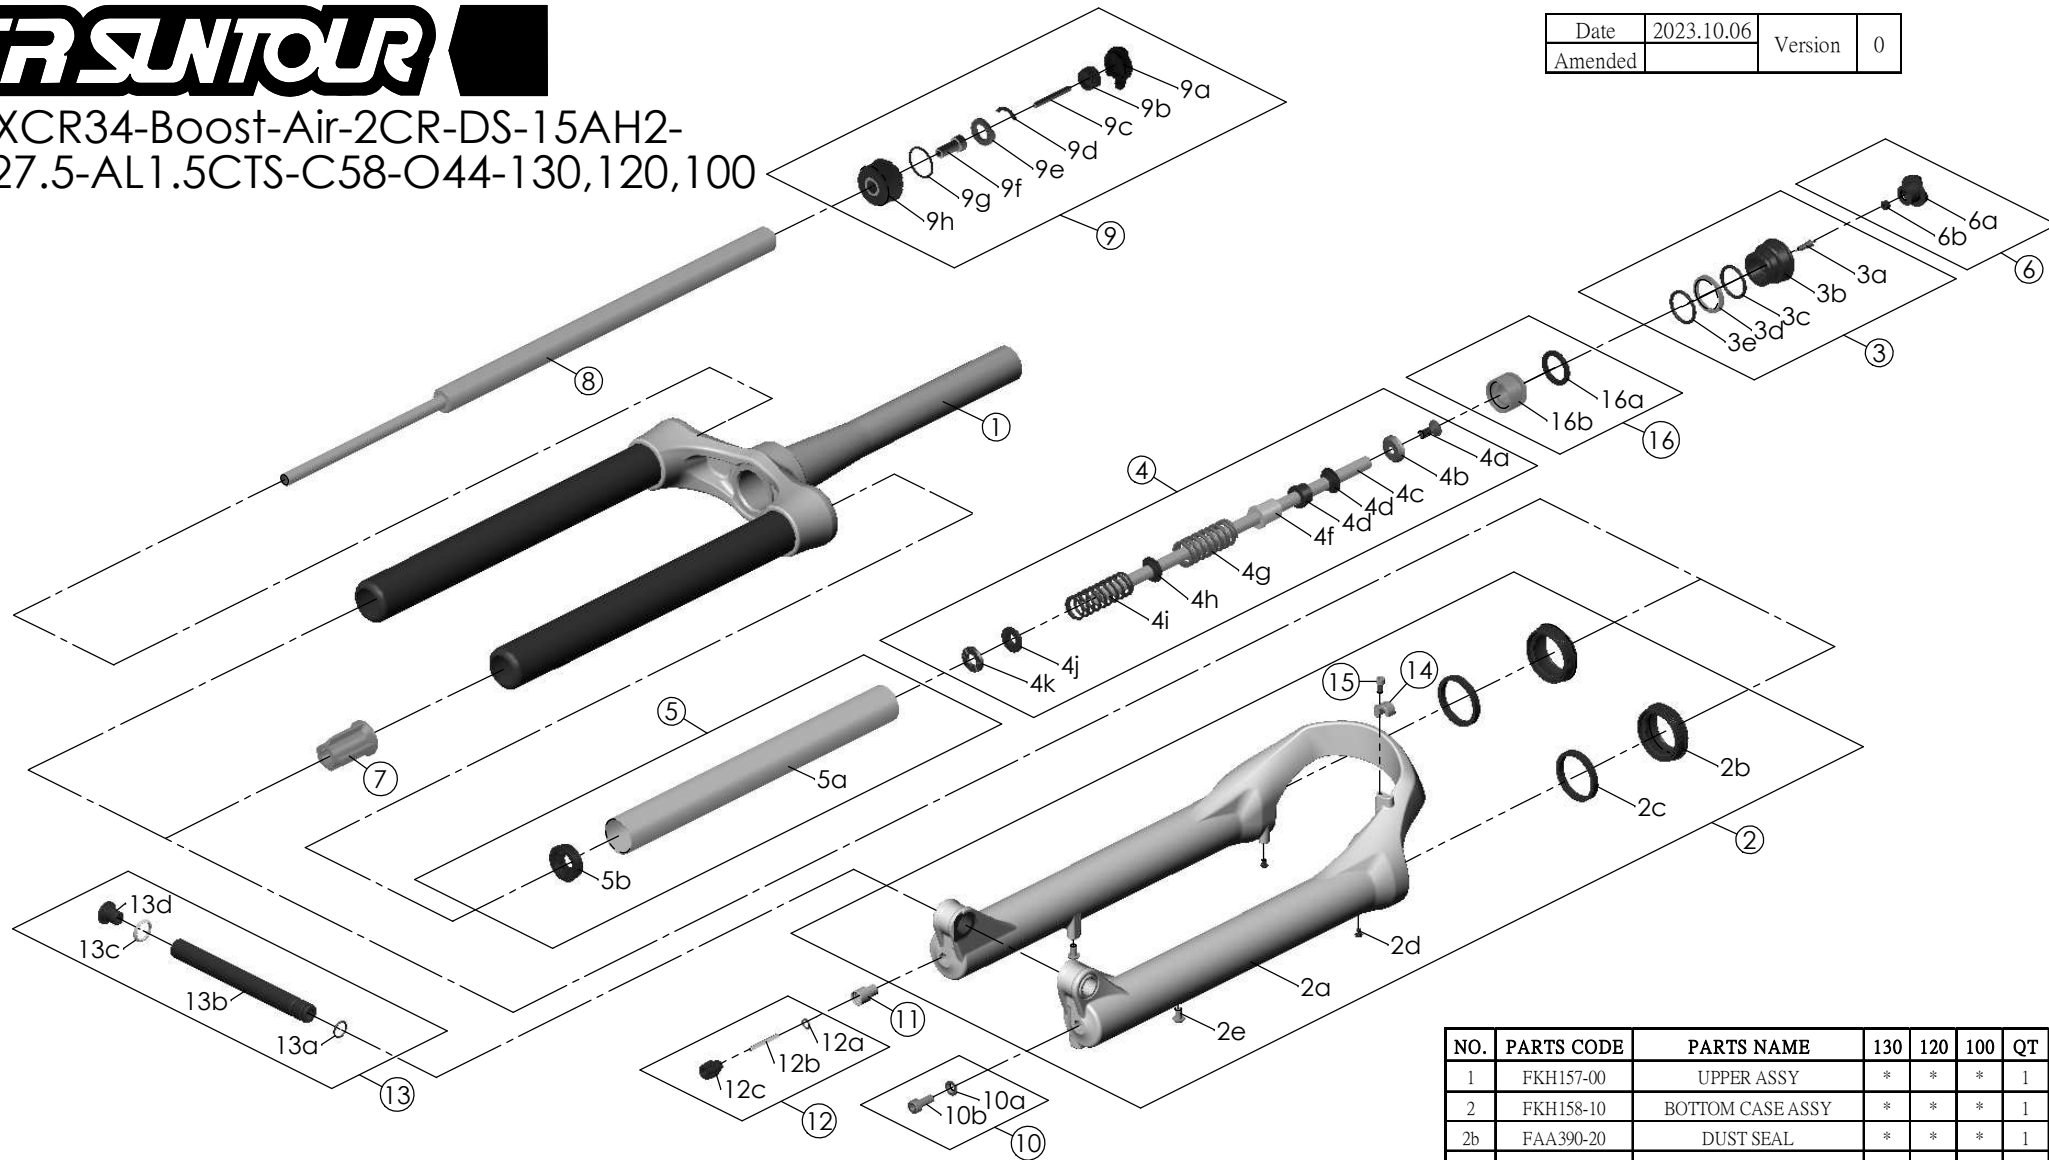

SF25XCR34-Boost-Air-2CR-DS-15AH2-110-27.5-AL1.5CTS-C58-O44-130,120,100

Date	2023.10.06	Version	0
Amended			

NO.	PARTS CODE	PARTS NAME	130	120	100	QT
12	FKA004-30	REBOUND KNOB ASSY	*	*	*	1
13	FKA117-00	15AH2-110 THRU AXLE SET	*	*	*	1
14	FEE797	BRAKE HOSE GUIDE	*	*	*	1
15	FSB153	GUIDE FIXING BOLT	*	*	*	1
16	FKE091-85	PISTON UNIT	*	*	*	1

NO.	PARTS CODE	PARTS NAME	130	120	100	QT
6	FKE076-10	VALVE CAP ASSY	*	*	*	1
7	FEE799-60	BOTTOM STOPPER	*	*	*	1
8	FUN082-40	LOR UNIT	*	*	*	1
9	FKE526-39	2CR TOP CAP ASSY	*	*	*	1
10	FKA044	FIXING BOLT SET	*	*	*	1
11	FSB058	DAMPER FIXING BOLT	*	*	*	1

NO.	PARTS CODE	PARTS NAME	130	120	100	QT
1	FKH157-00	UPPER ASSY	*	*	*	1
2	FKH158-10	BOTTOM CASE ASSY	*	*	*	1
2b	FAA390-20	DUST SEAL	*	*	*	1
2c	FAA423-10	OIL WIPER	*	*	*	1
2d	FAA200-10	MOUNT CAP	*	*	*	1
2e	FSB203	FIXING BOLT	*	*	*	1
3	FKE075-47	AIR CAP ASSY	*	*	*	1
4	FEH159-00	SUPPORT TUBE ASSY	*			1
	FKH159-01			*		1
	FKH059-02				*	1
4g	FEE247-20	REBOUND SPACER		*	*	1
4h	FEE247				*	1
5	FKH150-00	AIR CYLINDER ASSY	*	*	*	1