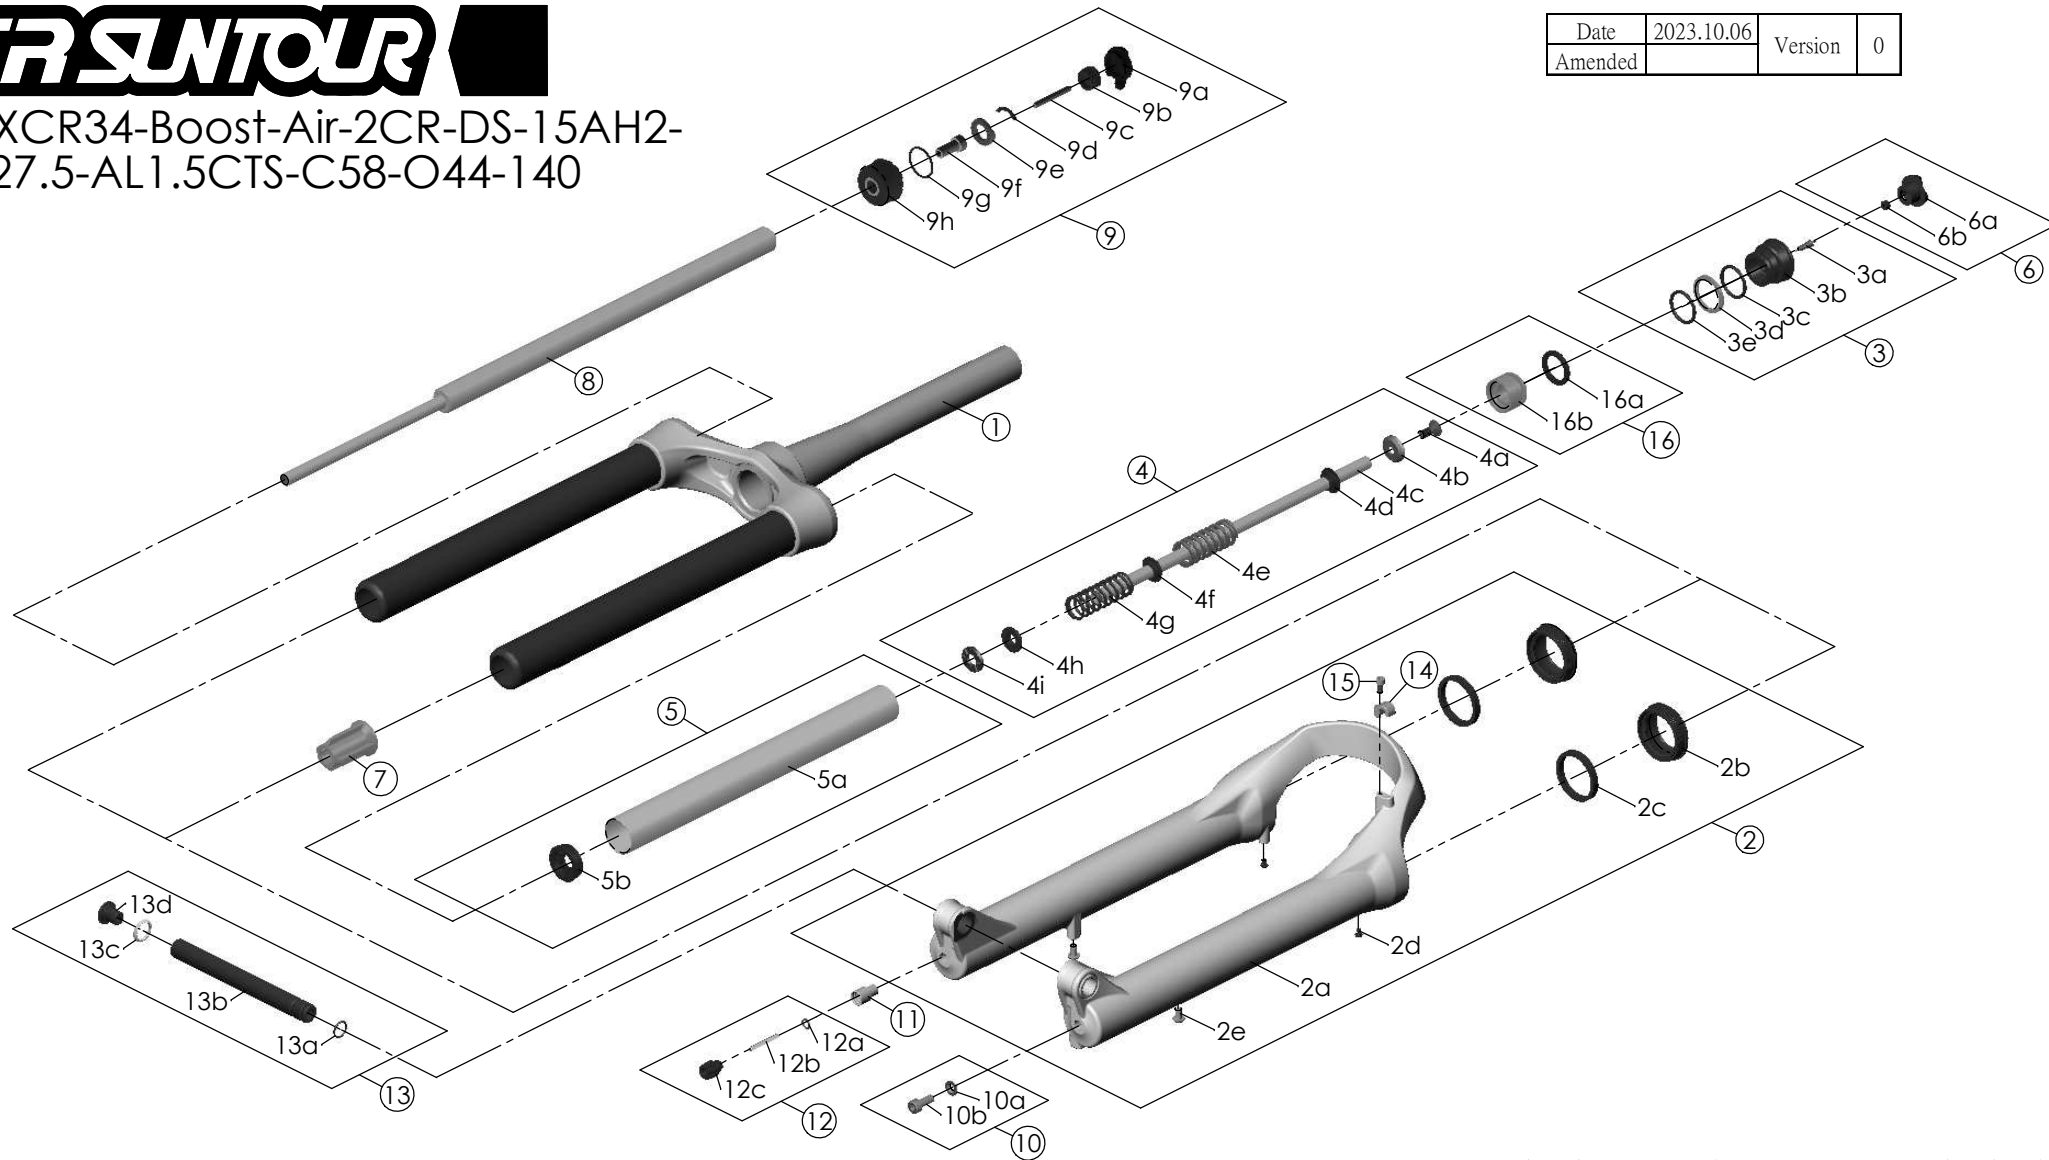

SF25XCR34-Boost-Air-2CR-DS-15AH2-110-27.5-AL1.5CTS-C58-O44-140

Date	2023.10.06	Version	0
Amended			

NO.	PARTS CODE	PARTS NAME	140	QT
12	FKA004-30	REBOUND KNOB ASSY	*	1
13	FKA117-00	15AH2-110 THRU AXLE SET	*	1
14	FEE797	BRAKE HOSE GUIDE	*	1
15	FSB153	GUIDE FIXING BOLT	*	1
16	FKE091-85	PISTON UNIT	*	1

NO.	PARTS CODE	PARTS NAME	140	QT
6	FKE076-10	VALVE CAP ASSY	*	1
7	FEE799-60	BOTTOM STOPPER	*	1
8	FUN082-50	LOR UNIT	*	1
9	FKE526-39	2CR TOP CAP ASSY	*	1
10	FKA044	FIXING BOLT SET	*	1
11	FSB058	DAMPER FIXING BOLT	*	1

NO.	PARTS CODE	PARTS NAME	140	QT
1	FKH157-10	UPPER ASSY	*	1
2	FKH158-10	BOTTOM CASE ASSY	*	1
2b	FAA390-20	DUST SEAL	*	1
2c	FAA423-10	OIL WIPER	*	1
2d	FAA200-10	MOUNT CAP	*	1
2e	FSB203	FIXING BOLT	*	1
3	FKE075-47	AIR CAP ASSY	*	1
4	FEH159-00	SUPPORT TUBE ASSY	*	1
5	FKH150-01	AIR CYLINDER ASSY	*	1