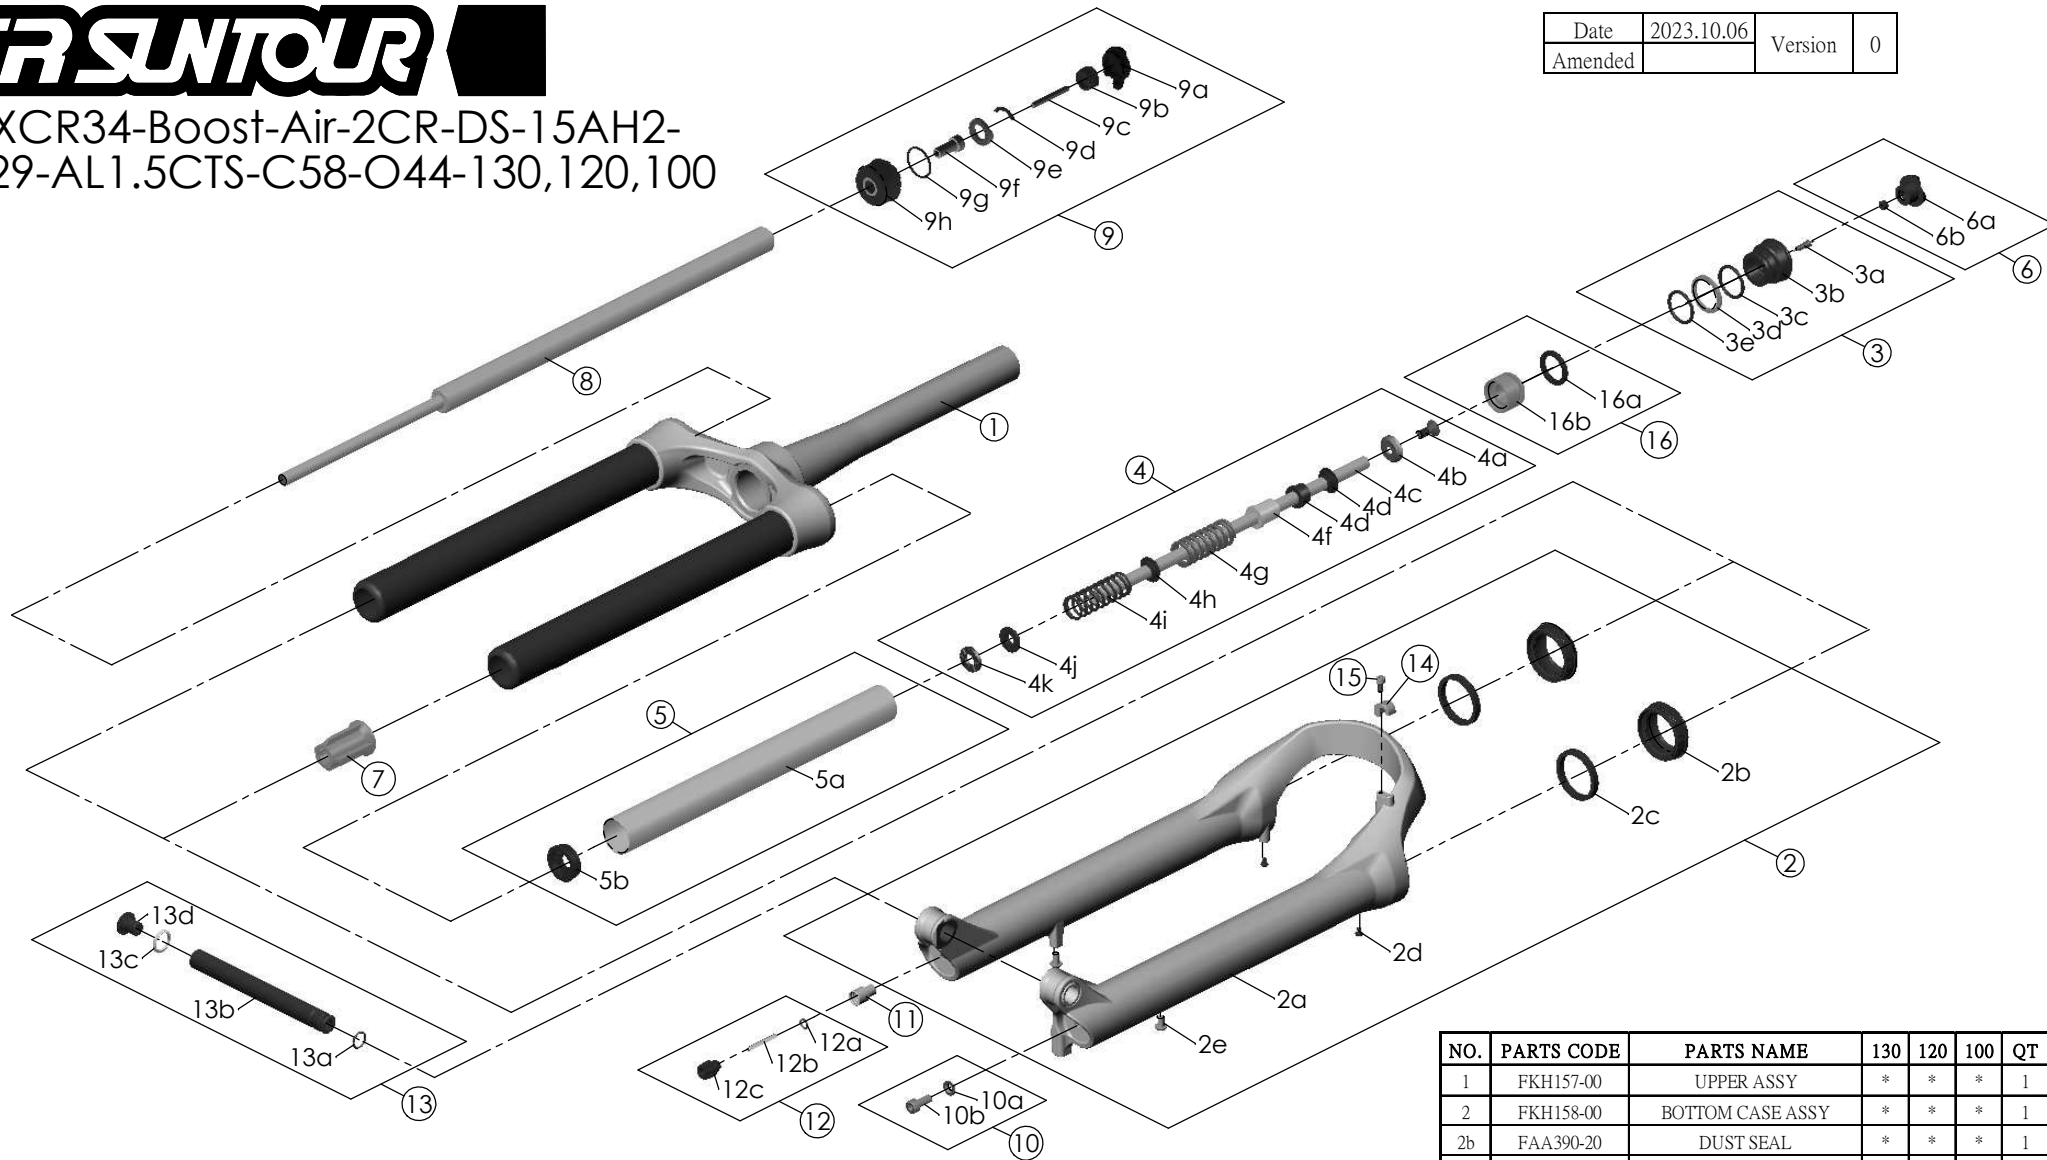

SF25XCR34-Boost-Air-2CR-DS-15AH2-110-29-AL1.5CTS-C58-O44-130,120,100

Date	2023.10.06	Version	0
Amended			

NO.	PARTS CODE	PARTS NAME	130	120	100	QT
12	FKA004-30	REBOUND KNOB ASSY	*	*	*	1
13	FKA117-00	15AH2-110 THRU AXLE SET	*	*	*	1
14	FEE797	BRAKE HOSE GUIDE	*	*	*	1
15	FSB153	GUIDE FIXING BOLT	*	*	*	1
16	FKE091-85	PISTON UNIT	*	*	*	1

NO.	PARTS CODE	PARTS NAME	130	120	100	QT
6	FKE076-10	VALVE CAP ASSY	*	*	*	1
7	FEE799-60	BOTTOM STOPPER	*	*	*	1
8	FUN082-40	LOR UNIT	*	*	*	1
9	FKE526-39	2CR TOP CAP ASSY	*	*	*	1
10	FKA044	FIXING BOLT SET	*	*	*	1
11	FSB058	DAMPER FIXING BOLT	*	*	*	1

NO.	PARTS CODE	PARTS NAME	130	120	100	QT
1	FKH157-00	UPPER ASSY	*	*	*	1
2	FKH158-00	BOTTOM CASE ASSY	*	*	*	1
2b	FAA390-20	DUST SEAL	*	*	*	1
2c	FAA423-10	OIL WIPER	*	*	*	1
2d	FAA200-10	MOUNT CAP	*	*	*	1
2e	FSB203	FIXING BOLT	*	*	*	1
3	FKE075-47	AIR CAP ASSY	*	*	*	1
4	FEH159-00	SUPPORT TUBE ASSY	*			1
	FKH159-01			*		1
	FKH059-02				*	1
4g	FEE247-20	REBOUND SPACER		*	*	1
4h	FEE247				*	1
5	FKH150-00	AIR CYLINDER ASSY	*	*	*	1