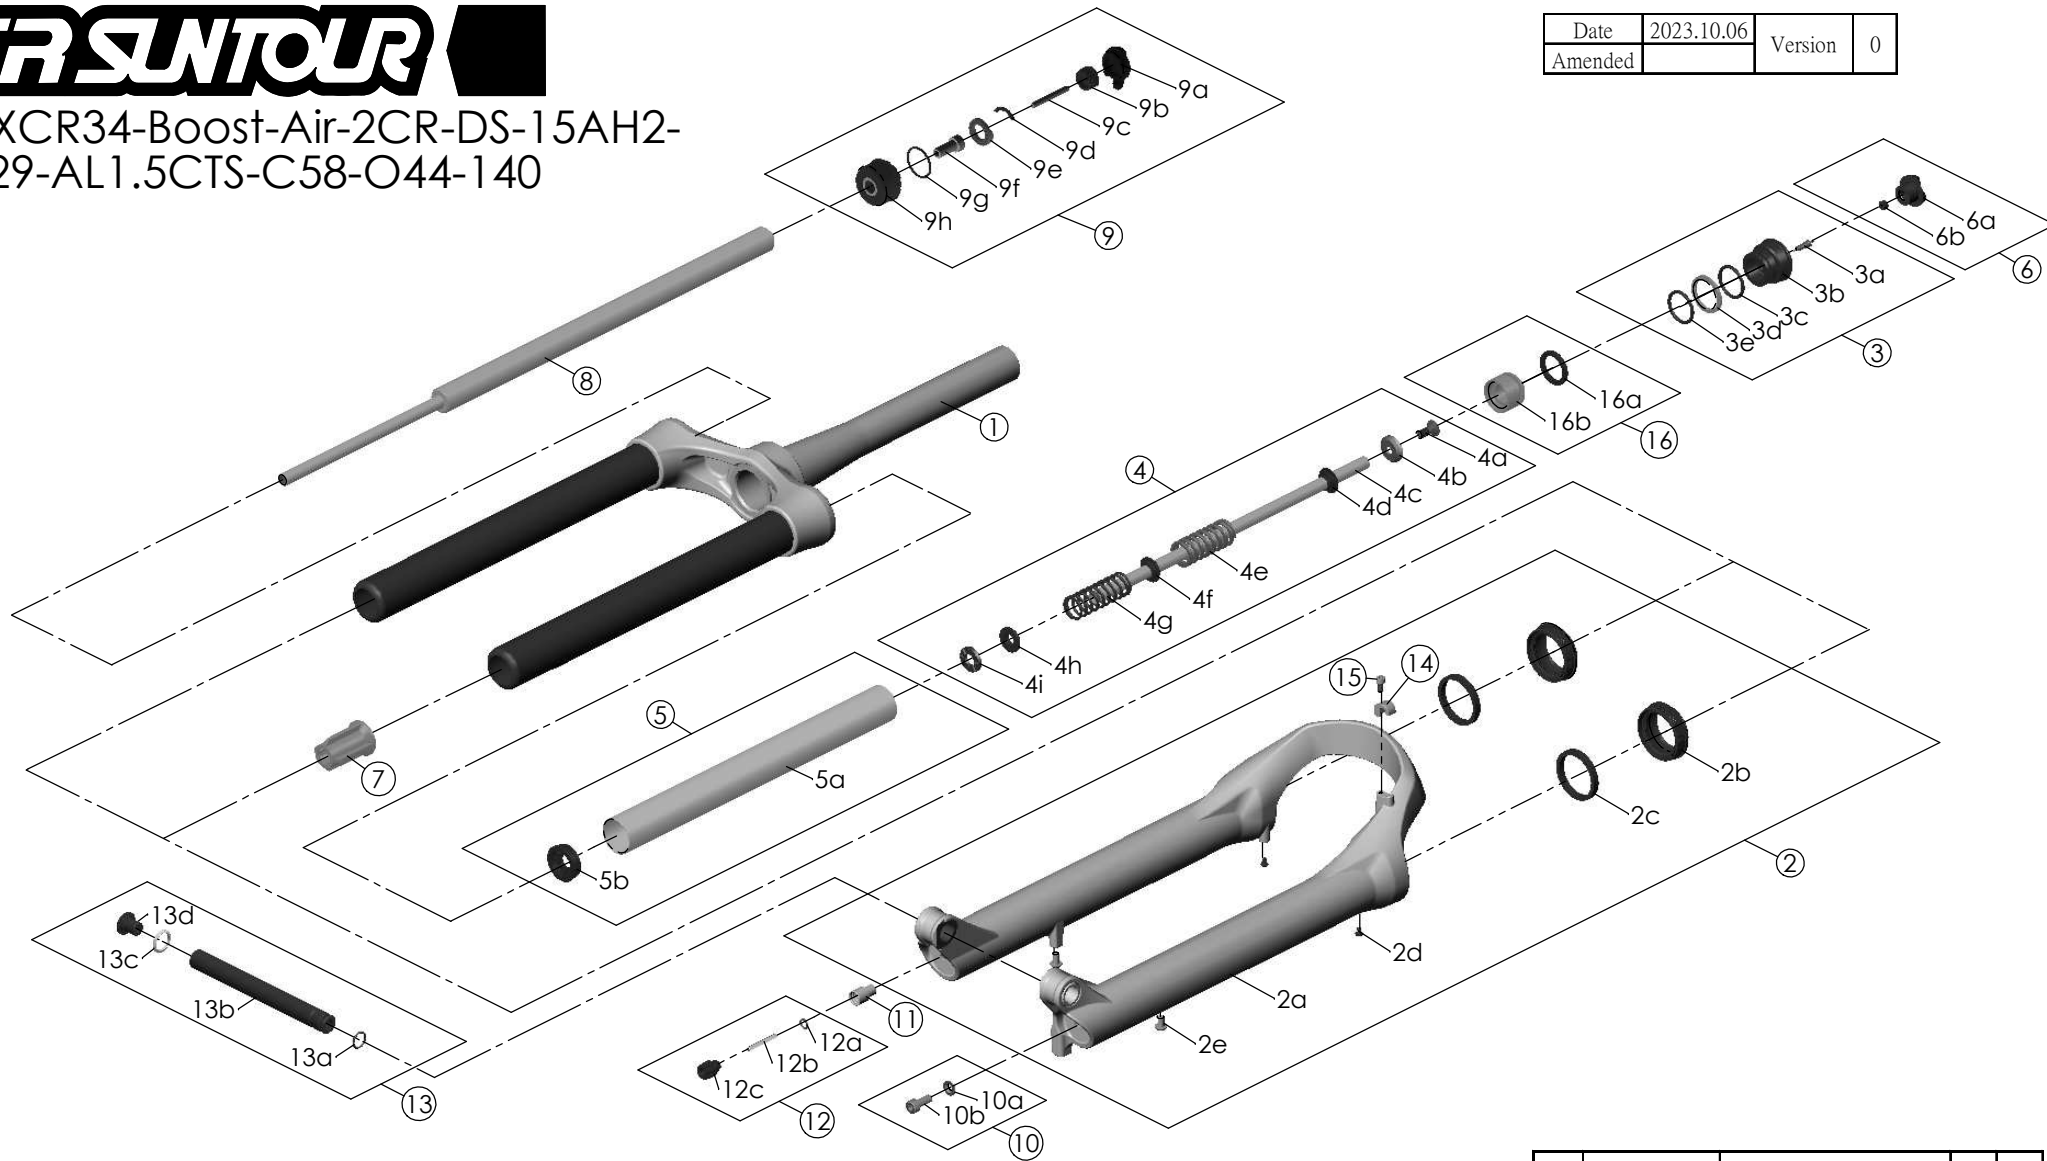

SF25XCR34-Boost-Air-2CR-DS-15AH2-110-29-AL1.5CTS-C58-O44-140

Date	2023.10.06	Version	0
Amended			

NO.	PARTS CODE	PARTS NAME	140	QT
12	FKA004-30	REBOUND KNOB ASSY	*	1
13	FKA117-00	15AH2-110 THRU AXLE SET	*	1
14	FEE797	BRAKE HOSE GUIDE	*	1
15	FSB153	GUIDE FIXING BOLT	*	1
16	FKE091-85	PISTON UNIT	*	1

NO.	PARTS CODE	PARTS NAME	140	QT
6	FKE076-10	VALVE CAP ASSY	*	1
7	FEE799-60	BOTTOM STOPPER	*	1
8	FUN082-50	LOR UNIT	*	1
9	FKE526-39	2CR TOP CAP ASSY	*	1
10	FKA044	FIXING BOLT SET	*	1
11	FSB058	DAMPER FIXING BOLT	*	1

NO.	PARTS CODE	PARTS NAME	140	QT
1	FKH157-10	UPPER ASSY	*	1
2	FKH158-00	BOTTOM CASE ASSY	*	1
2b	FAA390-20	DUST SEAL	*	1
2c	FAA423-10	OIL WIPER	*	1
2d	FAA200-10	MOUNT CAP	*	1
2e	FSB203	FIXING BOLT	*	1
3	FKE075-47	AIR CAP ASSY	*	1
4	FEH159-00	SUPPORT TUBE ASSY	*	1
5	FKH150-01	AIR CYLINDER ASSY	*	1