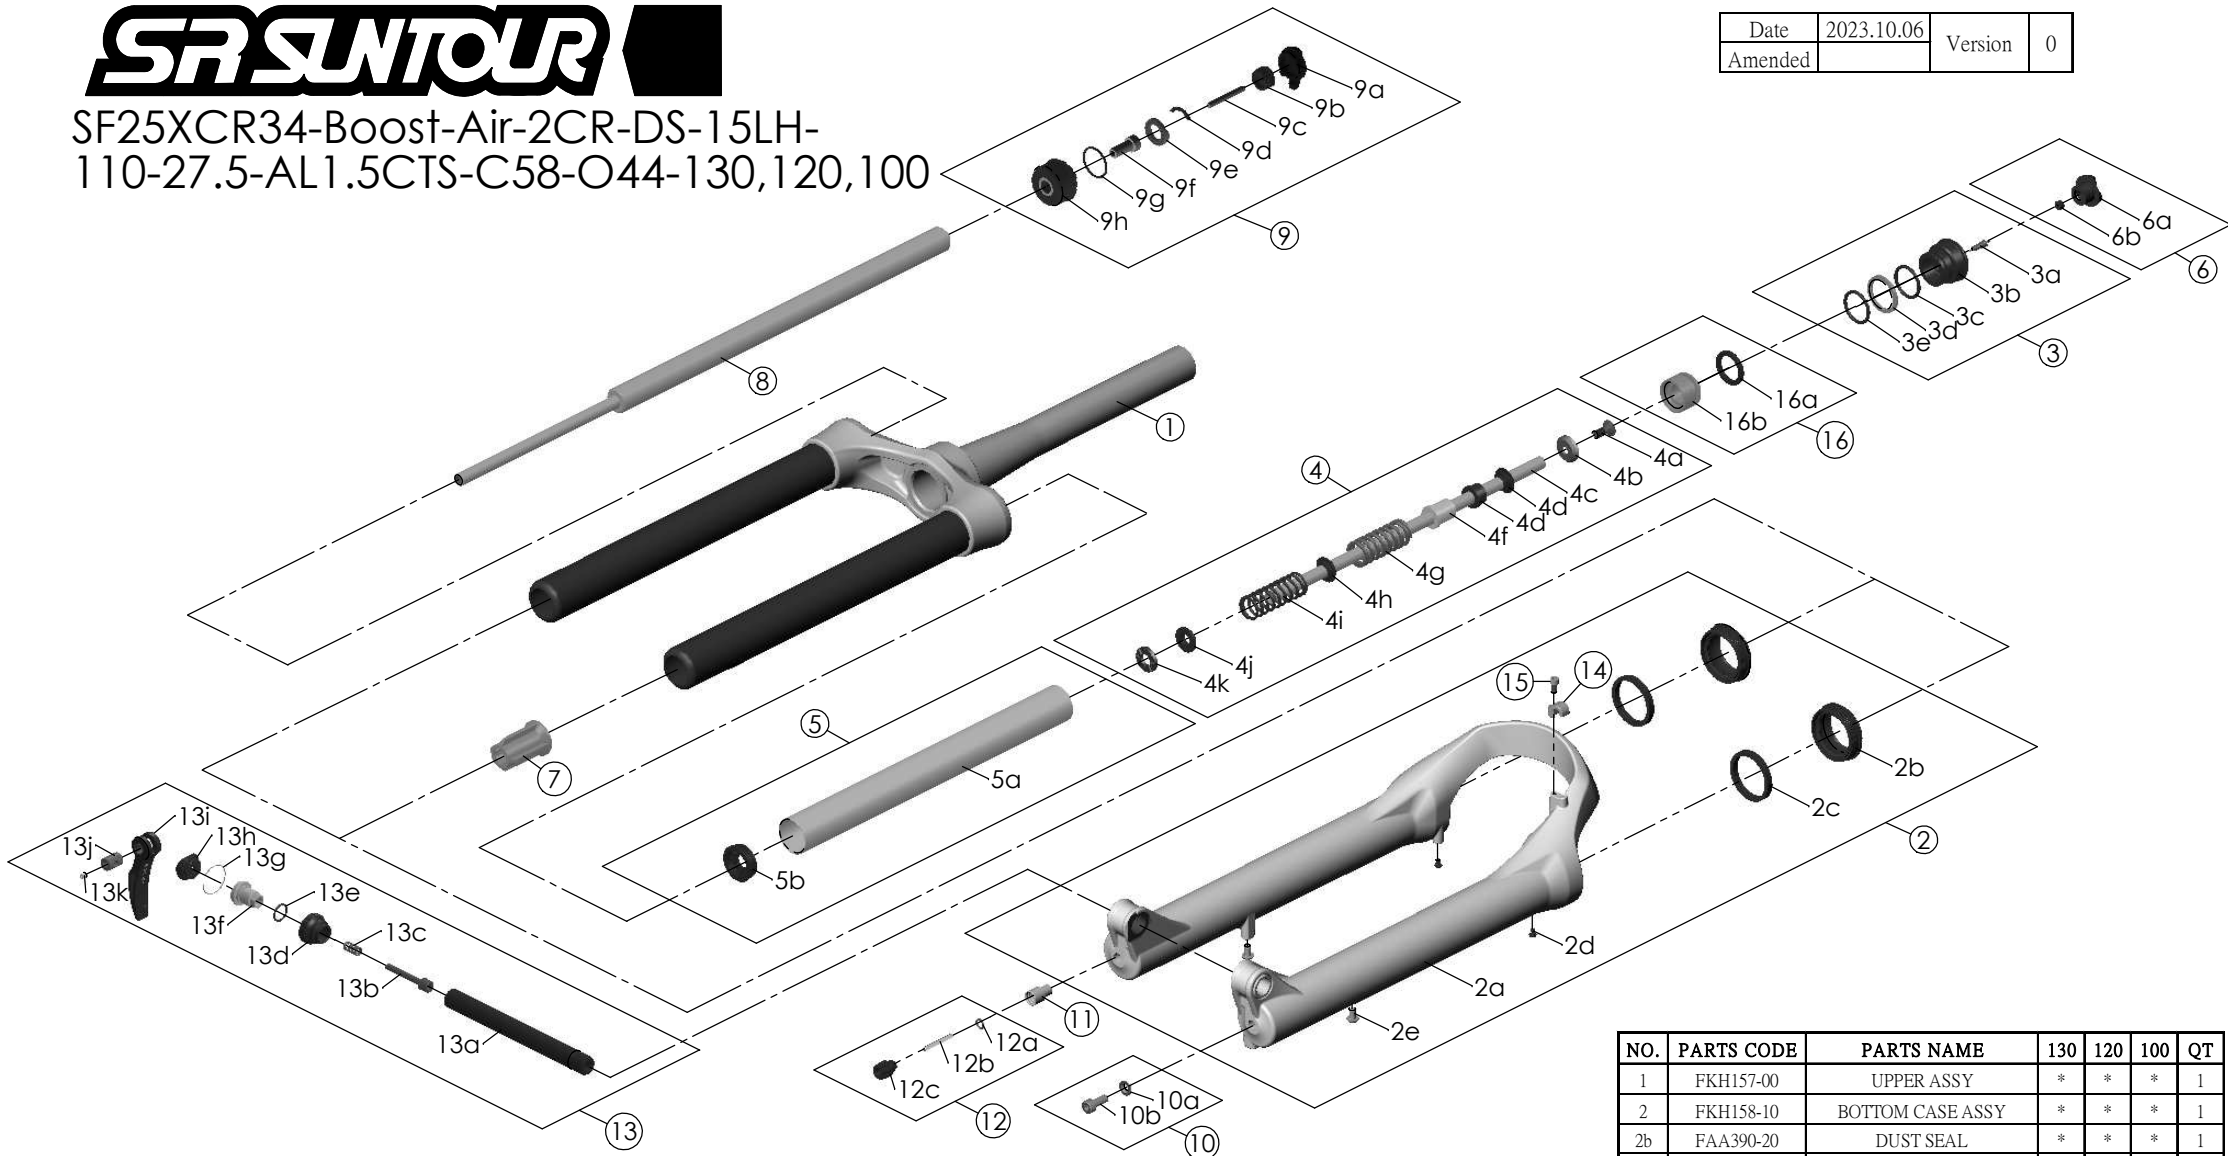

SF25XCR34-Boost-Air-2CR-DS-15LH-
110-27.5-AL1.5CTS-C58-O44-130,120,100

Date	2023.10.06	Version	0
Amended			

NO.	PARTS CODE	PARTS NAME	130	120	100	QT
12	FKA004-30	REBOUND KNOB ASSY	*	*	*	1
13	FKA116-02	15LH-110 AXLE SET	*	*	*	1
14	FEE797	BRAKE HOSE GUIDE	*	*	*	1
15	FSB153	GUIDE FIXING BOLT	*	*	*	1
16	FKE091-85	PISTON UNIT	*	*	*	1

NO.	PARTS CODE	PARTS NAME	130	120	100	QT
6	FKE076-10	VALVE CAP ASSY	*	*	*	1
7	FEE799-60	BOTTOM STOPPER	*	*	*	1
8	FUN082-40	LOR UNIT	*	*	*	1
9	FKE526-39	2CR TOP CAP ASSY	*	*	*	1
10	FKA044	FIXING BOLT SET	*	*	*	1
11	FSB058	DAMPER FIXING BOLT	*	*	*	1

NO.	PARTS CODE	PARTS NAME	130	120	100	QT
1	FKH157-00	UPPER ASSY	*	*	*	1
2	FKH158-10	BOTTOM CASE ASSY	*	*	*	1
2b	FAA390-20	DUST SEAL	*	*	*	1
2c	FAA423-10	OIL WIPER	*	*	*	1
2d	FAA200-10	MOUNT CAP	*	*	*	1
2e	FSB203	FIXING BOLT	*	*	*	1
3	FKE075-47	AIR CAP ASSY	*	*	*	1
4	FEH159-00	SUPPORT TUBE ASSY	*			1
	FKH159-01			*		1
	FKH059-02				*	1
4g	FEE247-20	REBOUND SPACER		*	*	1
4h	FEE247				*	1
5	FKH150-00	AIR CYLINDER ASSY	*	*	*	1