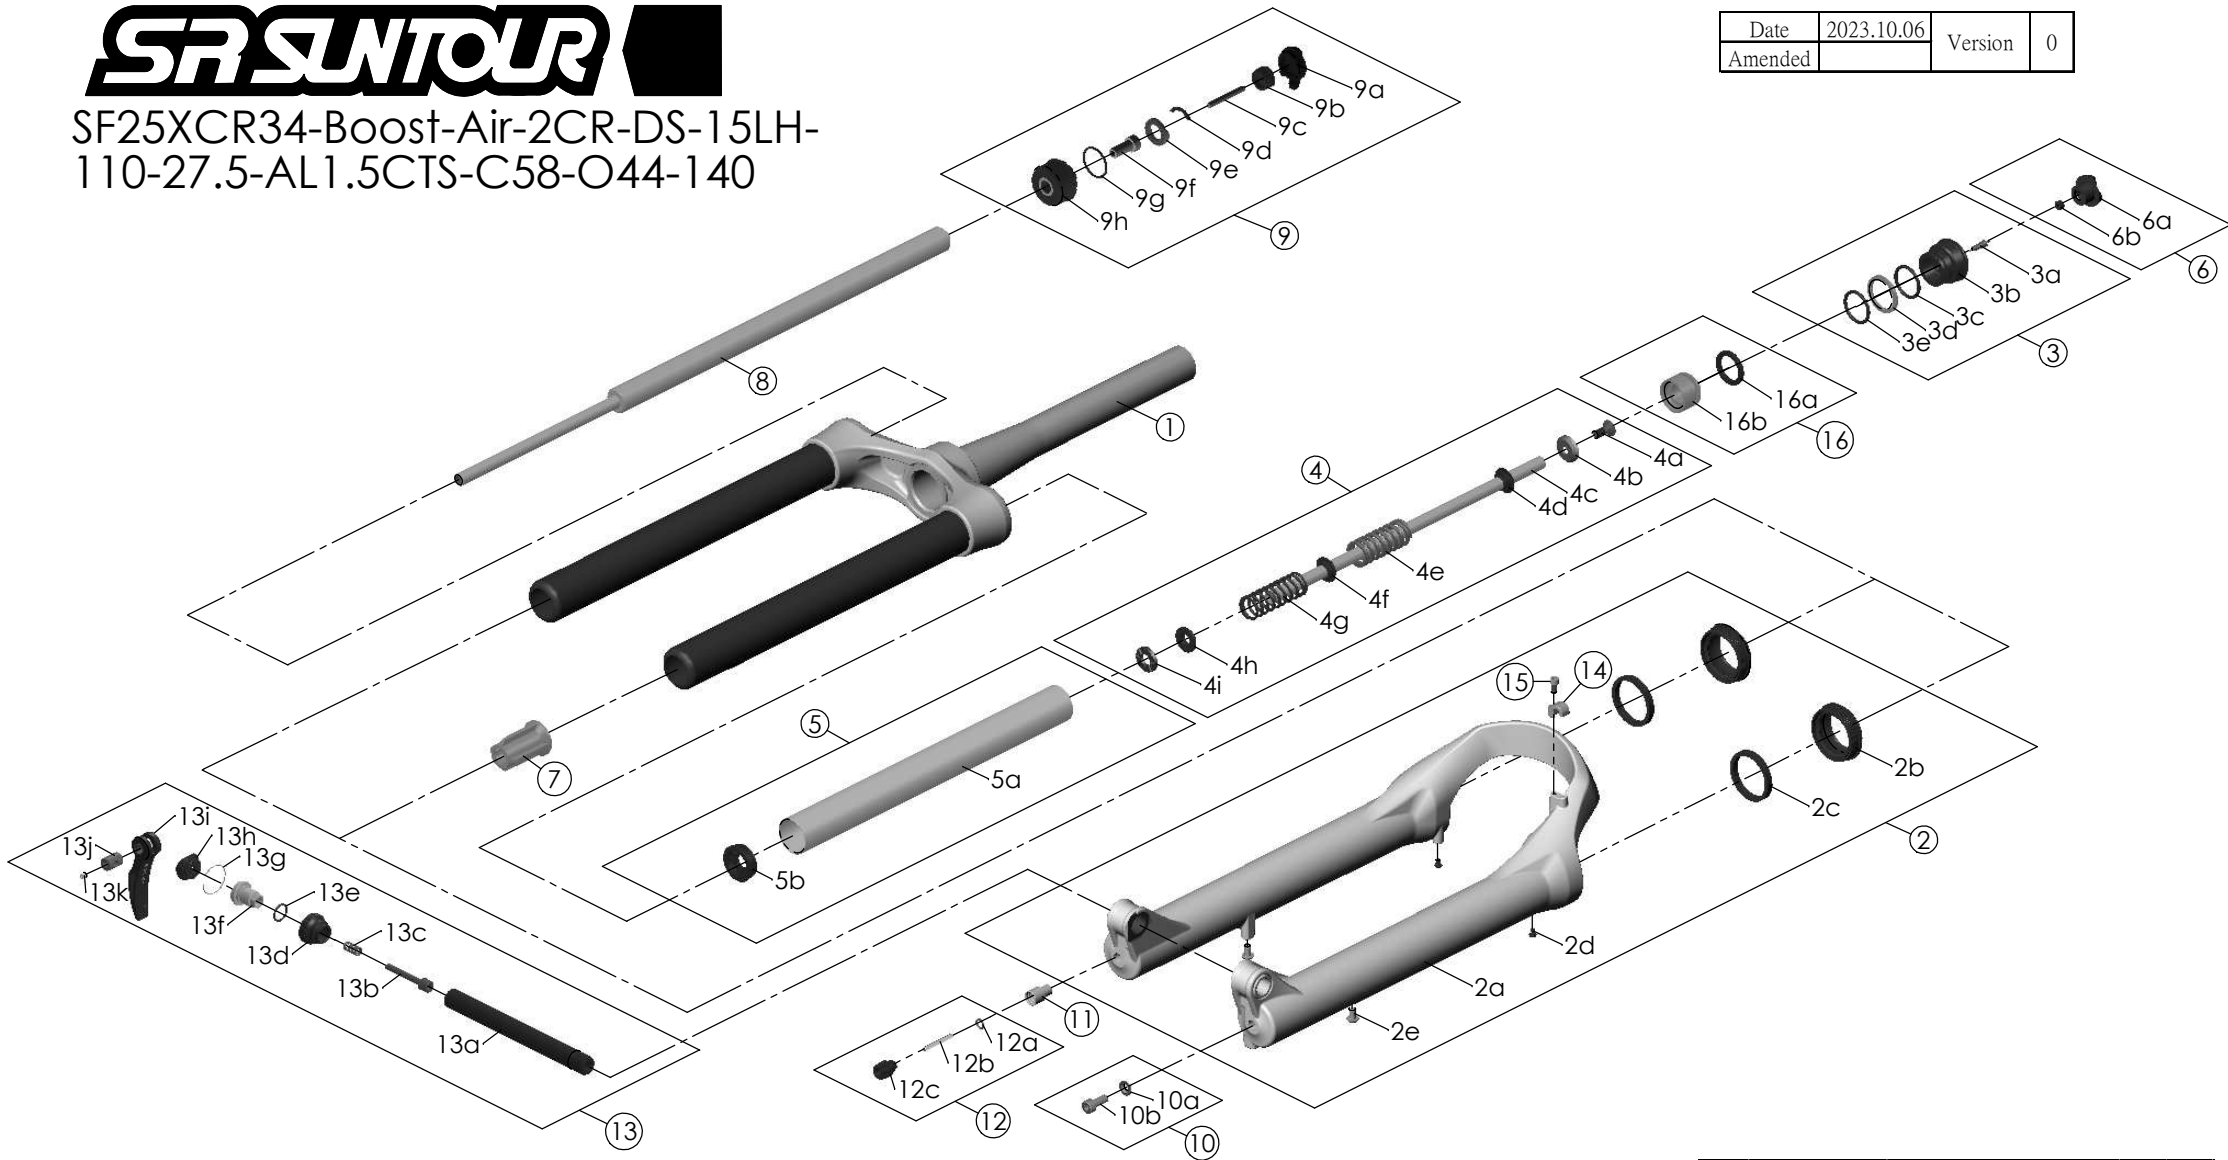

SRSUNTOUR

SF25XCR34-Boost-Air-2CR-DS-15LH-
110-27.5-AL1.5CTS-C58-O44-140

Date	2023.10.06	Version	0
Amended			

NO.	PARTS CODE	PARTS NAME	140	QT
12	FKA004-30	REBOUND KNOB ASSY	*	1
13	FKA116-02	15LH-110 AXLE SET	*	1
14	FEE797	BRAKE HOSE GUIDE	*	1
15	FSB153	GUIDE FIXING BOLT	*	1
16	FKE091-85	PISTON UNIT	*	1

NO.	PARTS CODE	PARTS NAME	140	QT
6	FKE076-10	VALVE CAP ASSY	*	1
7	FEE799-60	BOTTOM STOPPER	*	1
8	FUN082-50	LOR UNIT	*	1
9	FKE526-39	2CR TOP CAP ASSY	*	1
10	FKA044	FIXING BOLT SET	*	1
11	FSB058	DAMPER FIXING BOLT	*	1

NO.	PARTS CODE	PARTS NAME	140	QT
1	FKH157-10	UPPER ASSY	*	1
2	FKH158-10	BOTTOM CASE ASSY	*	1
2b	FAA390-20	DUST SEAL	*	1
2c	FAA423-10	OIL WIPER	*	1
2d	FAA200-10	MOUNT CAP	*	1
2e	FSB203	FIXING BOLT	*	1
3	FKE075-47	AIR CAP ASSY	*	1
4	FEH159-00	SUPPORT TUBE ASSY	*	1
5	FKH150-01	AIR CYLINDER ASSY	*	1