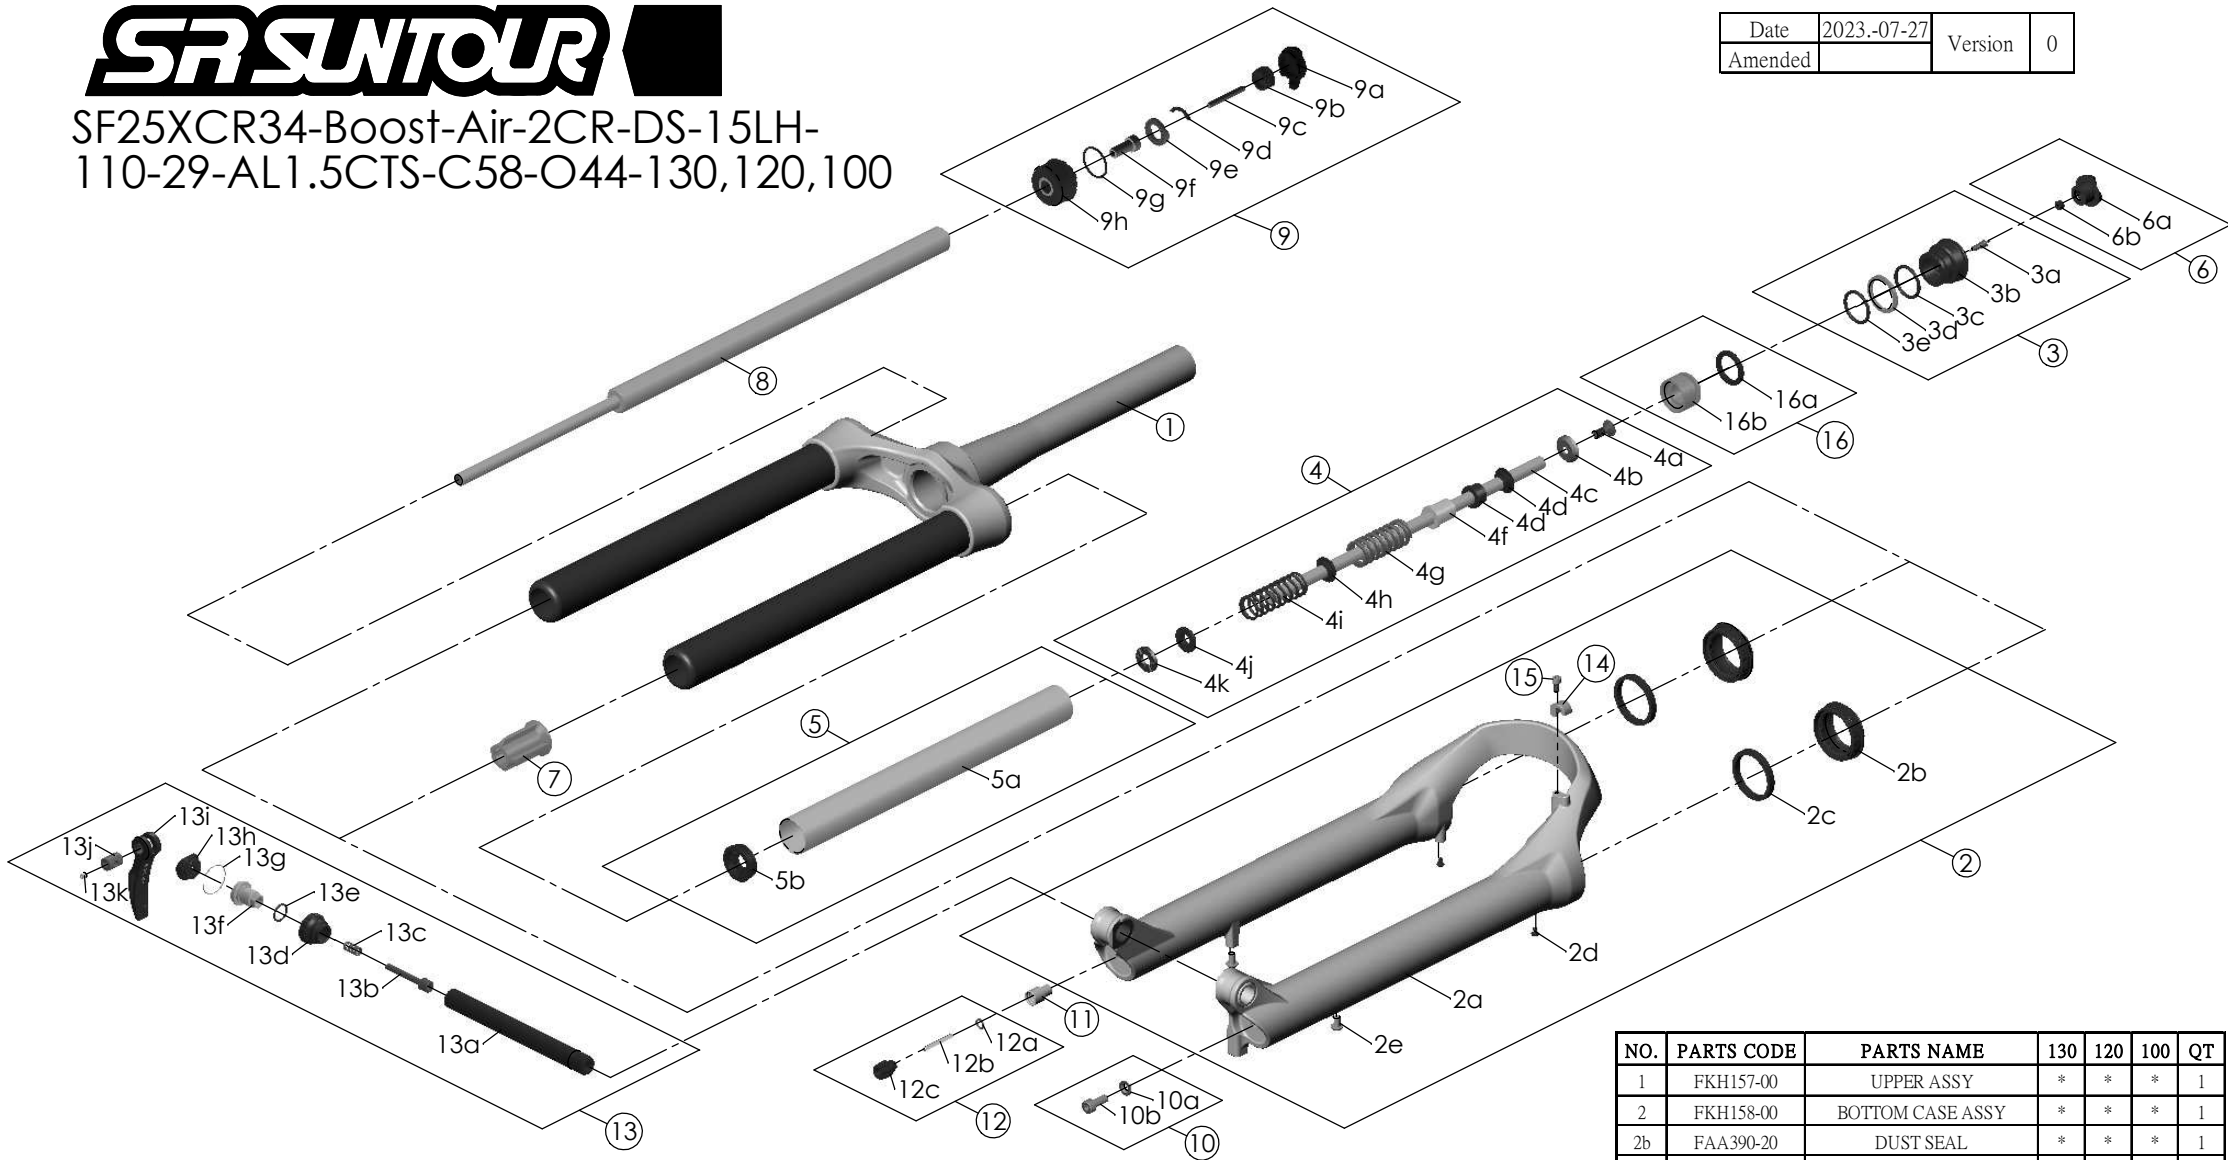

SF25XCR34-Boost-Air-2CR-DS-15LH-
110-29-AL1.5CTS-C58-O44-130,120,100

Date	2023.-07-27	Version	0
Amended			

NO.	PARTS CODE	PARTS NAME	130	120	100	QT
12	FKA004-30	REBOUND KNOB ASSY	*	*	*	1
13	FKA116-02	15LH-110 AXLE SET	*	*	*	1
14	FEE797	BRAKE HOSE GUIDE	*	*	*	1
15	FSB153	GUIDE FIXING BOLT	*	*	*	1
16	FKE091-85	PISTON UNIT	*	*	*	1

NO.	PARTS CODE	PARTS NAME	130	120	100	QT
6	FKE076-10	VALVE CAP ASSY	*	*	*	1
7	FEE799-60	BOTTOM STOPPER	*	*	*	1
8	FUN082-40	LOR UNIT	*	*	*	1
9	FKE526-39	2CR TOP CAP ASSY	*	*	*	1
10	FKA044	FIXING BOLT SET	*	*	*	1
11	FSB058	DAMPER FIXING BOLT	*	*	*	1

NO.	PARTS CODE	PARTS NAME	130	120	100	QT
1	FKH157-00	UPPER ASSY	*	*	*	1
2	FKH158-00	BOTTOM CASE ASSY	*	*	*	1
2b	FAA390-20	DUST SEAL	*	*	*	1
2c	FAA423-10	OIL WIPER	*	*	*	1
2d	FAA200-10	MOUNT CAP	*	*	*	1
2e	FSB203	FIXING BOLT	*	*	*	1
3	FKE075-47	AIR CAP ASSY	*	*	*	1
4	FEH159-00	SUPPORT TUBE ASSY	*			1
	FKH159-01			*		1
	FKH059-02				*	1
4g	FEE247-20	REBOUND SPACER		*	*	1
4h	FEE247				*	1
5	FKH150-00	AIR CYLINDER ASSY	*	*	*	1