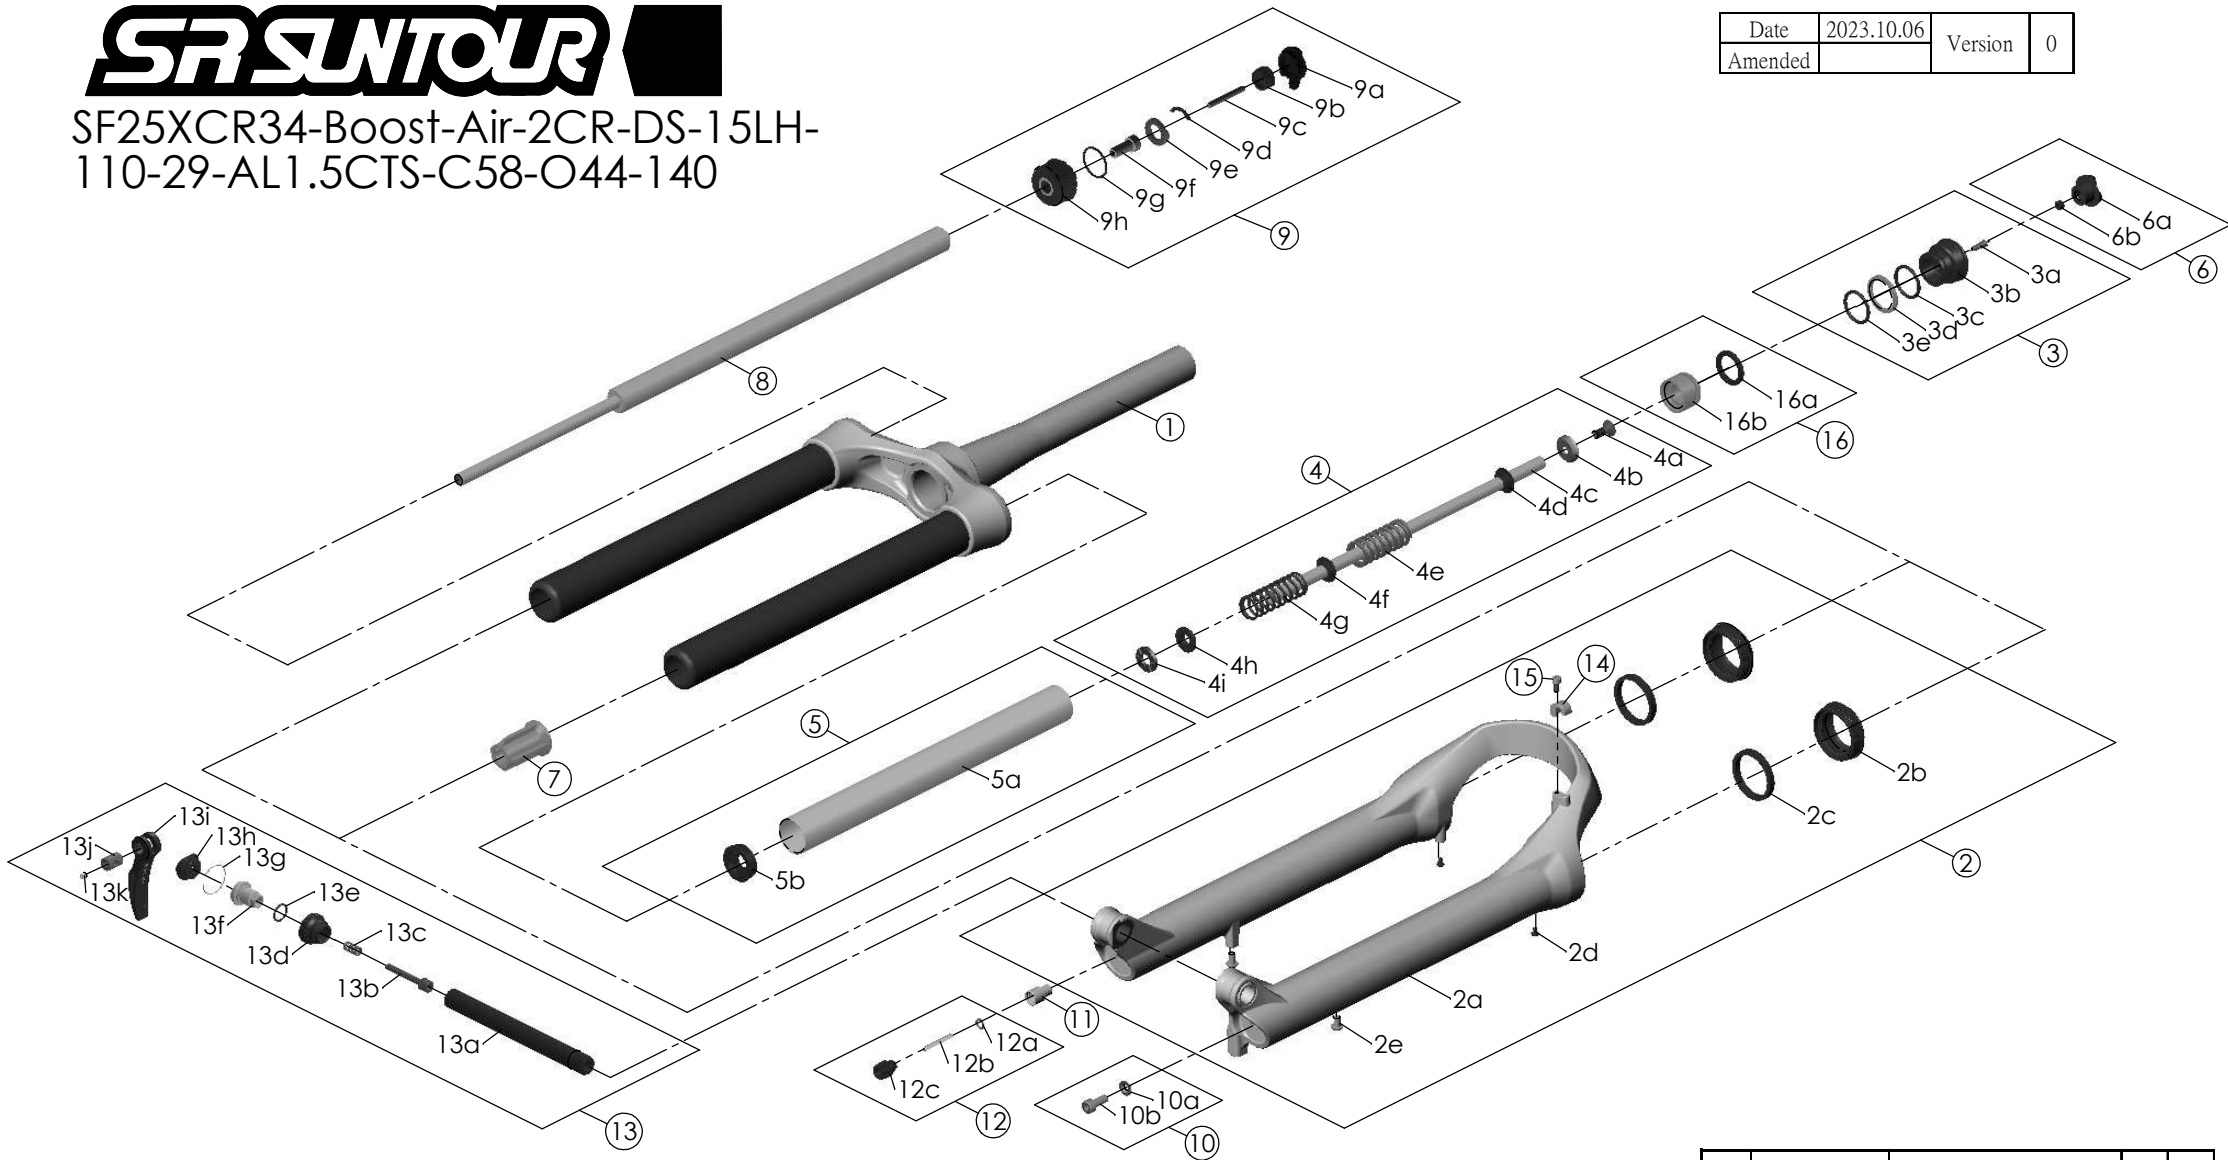

SF25XCR34-Boost-Air-2CR-DS-15LH-
110-29-AL1.5CTS-C58-O44-140

Date	2023.10.06	Version	0
Amended			

NO.	PARTS CODE	PARTS NAME	140	QT
12	FKA004-30	REBOUND KNOB ASSY	*	1
13	FKA116-02	15LH-110 AXLE SET	*	1
14	FEE797	BRAKE HOSE GUIDE	*	1
15	FSB153	GUIDE FIXING BOLT	*	1
16	FKE091-85	PISTON UNIT	*	1

NO.	PARTS CODE	PARTS NAME	140	QT
6	FKE076-10	VALVE CAP ASSY	*	1
7	FEE799-60	BOTTOM STOPPER	*	1
8	FUN082-50	LOR UNIT	*	1
9	FKE526-39	2CR TOP CAP ASSY	*	1
10	FKA044	FIXING BOLT SET	*	1
11	FSB058	DAMPER FIXING BOLT	*	1

NO.	PARTS CODE	PARTS NAME	140	QT
1	FKH157-10	UPPER ASSY	*	1
2	FKH158-00	BOTTOM CASE ASSY	*	1
2b	FAA390-20	DUST SEAL	*	1
2c	FAA423-10	OIL WIPER	*	1
2d	FAA200-10	MOUNT CAP	*	1
2e	FSB203	FIXING BOLT	*	1
3	FKE075-47	AIR CAP ASSY	*	1
4	FEH159-00	SUPPORT TUBE ASSY	*	1
5	FKH150-01	AIR CYLINDER ASSY	*	1