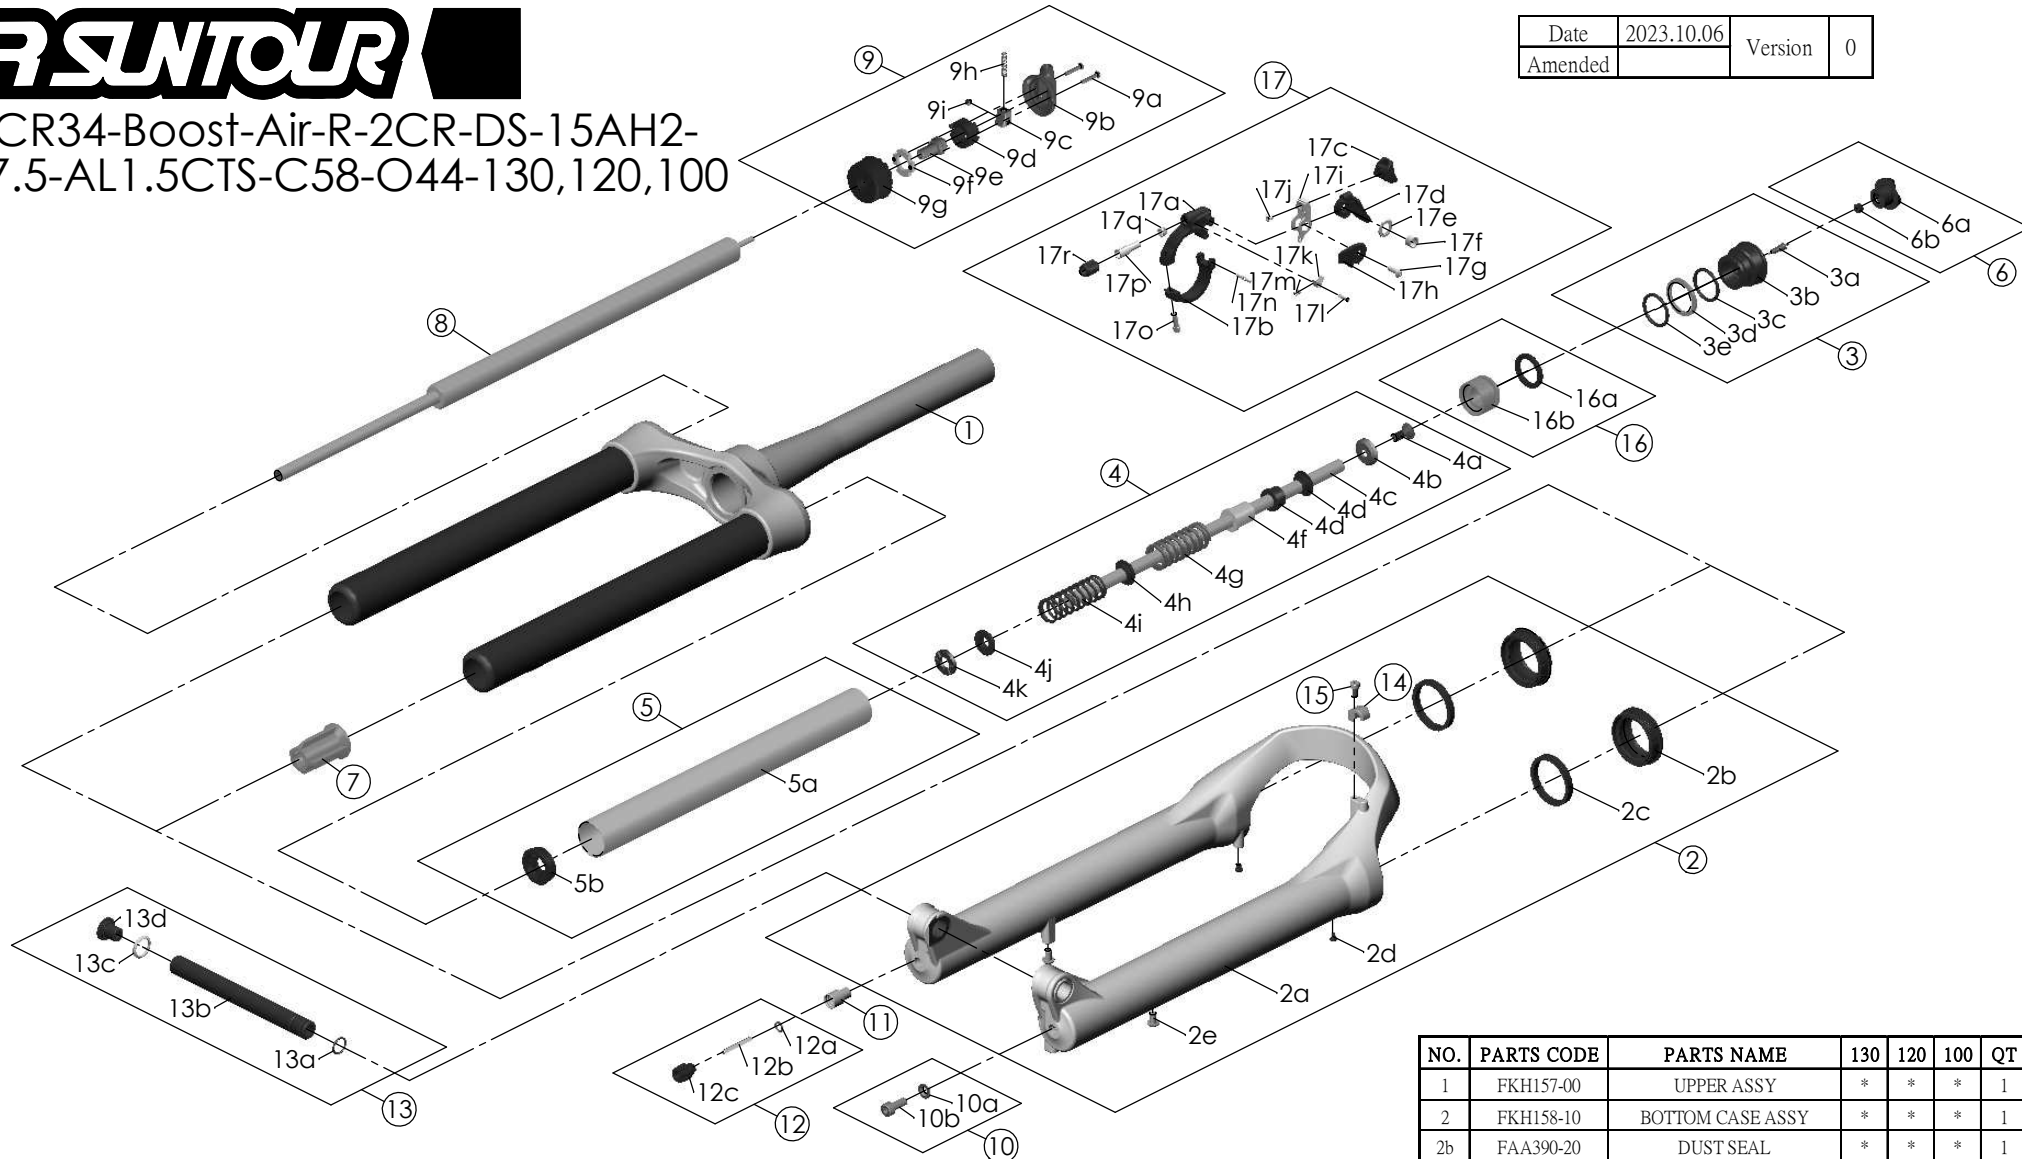

SF25XCR34-Boost-Air-R-2CR-DS-15AH2-110-27.5-AL1.5CTS-C58-O44-130,120,100

Date	2023.10.06	Version	0
Amended			

NO.	PARTS CODE	PARTS NAME	130	120	100	QT
12	FKA004-30	REBOUND KNOB ASSY	*	*	*	1
13	FKA117-00	15AH2-110 THRU AXLE SET	*	*	*	1
14	FEE797	BRAKE HOSE GUIDE	*	*	*	1
15	FSB153	GUIDE FIXING BOLT	*	*	*	1
16	FKE091-85	PISTON UNIT	*	*	*	1
17	RL22-SINGLE-U-2C-22	REMOTE LEVER ASSY	*	*	*	1

NO.	PARTS CODE	PARTS NAME	130	120	100	QT
6	FKE076-10	VALVE CAP ASSY	*	*	*	1
7	FEE799-60	BOTTOM STOPPER	*	*	*	1
8	FUN083-40	RLR UNIT	*	*	*	1
9	FKE310-05	RL COVER ASSY	*	*	*	1
10	FKA044	FIXING BOLT SET	*	*	*	1
11	FSB058	DAMPER FIXING BOLT	*	*	*	1

NO.	PARTS CODE	PARTS NAME	130	120	100	QT
1	FKH157-00	UPPER ASSY	*	*	*	1
2	FKH158-10	BOTTOM CASE ASSY	*	*	*	1
2b	FAA390-20	DUST SEAL	*	*	*	1
2c	FAA423-10	OIL WIPER	*	*	*	1
2d	FAA200-10	MOUNT CAP	*	*	*	1
2e	FSB203	FIXING BOLT	*	*	*	1
3	FKE075-47	AIR CAP ASSY	*	*	*	1
4	FEH159-00	SUPPORT TUBE ASSY	*			1
	FKH159-01			*		1
	FKH059-02				*	1
4g	FEE247-20	REBOUND SPACER		*	*	1
4h	FEE247				*	1
5	FKH150-00	AIR CYLINDER ASSY	*	*	*	1