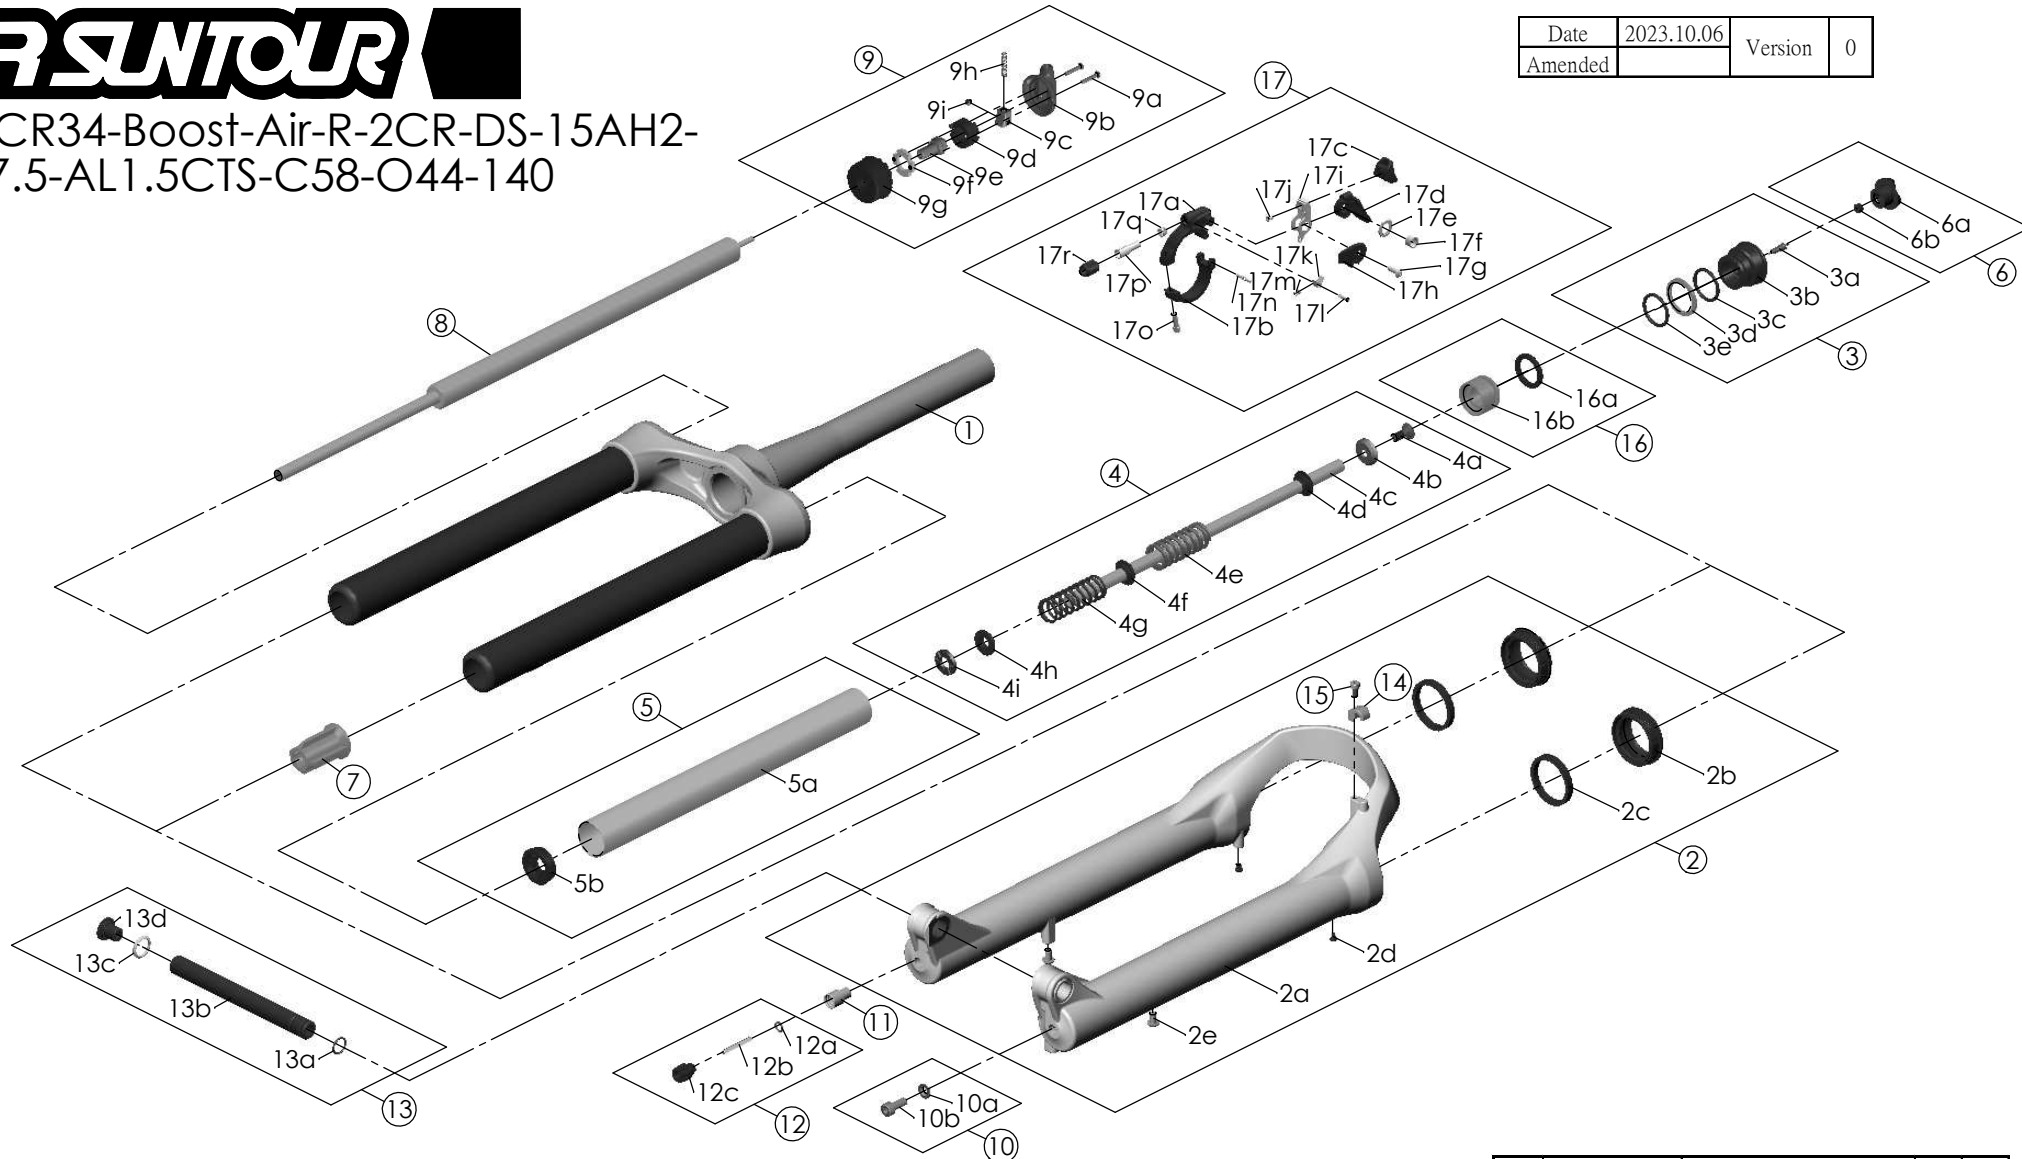

SF25XCR34-Boost-Air-R-2CR-DS-15AH2-110-27.5-AL1.5CTS-C58-O44-140

Date	2023.10.06	Version	0
Amended			

NO.	PARTS CODE	PARTS NAME	140	QT
12	FKA004-30	REBOUND KNOB ASSY	*	1
13	FKA117-00	15AH2-110 THRU AXLE SET	*	1
14	FEE797	BRAKE HOSE GUIDE	*	1
15	FSB153	GUIDE FIXING BOLT	*	1
16	FKE091-85	PISTON UNIT	*	1
17	RL22-SINGLE-U-2C-22	REMOTE LEVER ASSY	*	1

NO.	PARTS CODE	PARTS NAME	140	QT
6	FKE076-10	VALVE CAP ASSY	*	1
7	FEE799-60	BOTTOM STOPPER	*	1
8	FUN083-50	RLR UNIT	*	1
9	FKE310-05	RL COVER ASSY	*	1
10	FKA044	FIXING BOLT SET	*	1
11	FSB058	DAMPER FIXING BOLT	*	1

NO.	PARTS CODE	PARTS NAME	140	QT
1	FKH157-10	UPPER ASSY	*	1
2	FKH158-10	BOTTOM CASE ASSY	*	1
2b	FAA390-20	DUST SEAL	*	1
2c	FAA423-10	OIL WIPER	*	1
2d	FAA200-10	MOUNT CAP	*	1
2e	FSB203	FIXING BOLT	*	1
3	FKE075-47	AIR CAP ASSY	*	1
4	FEH159-00	SUPPORT TUBE ASSY	*	1
5	FKH150-01	AIR CYLINDER ASSY	*	1