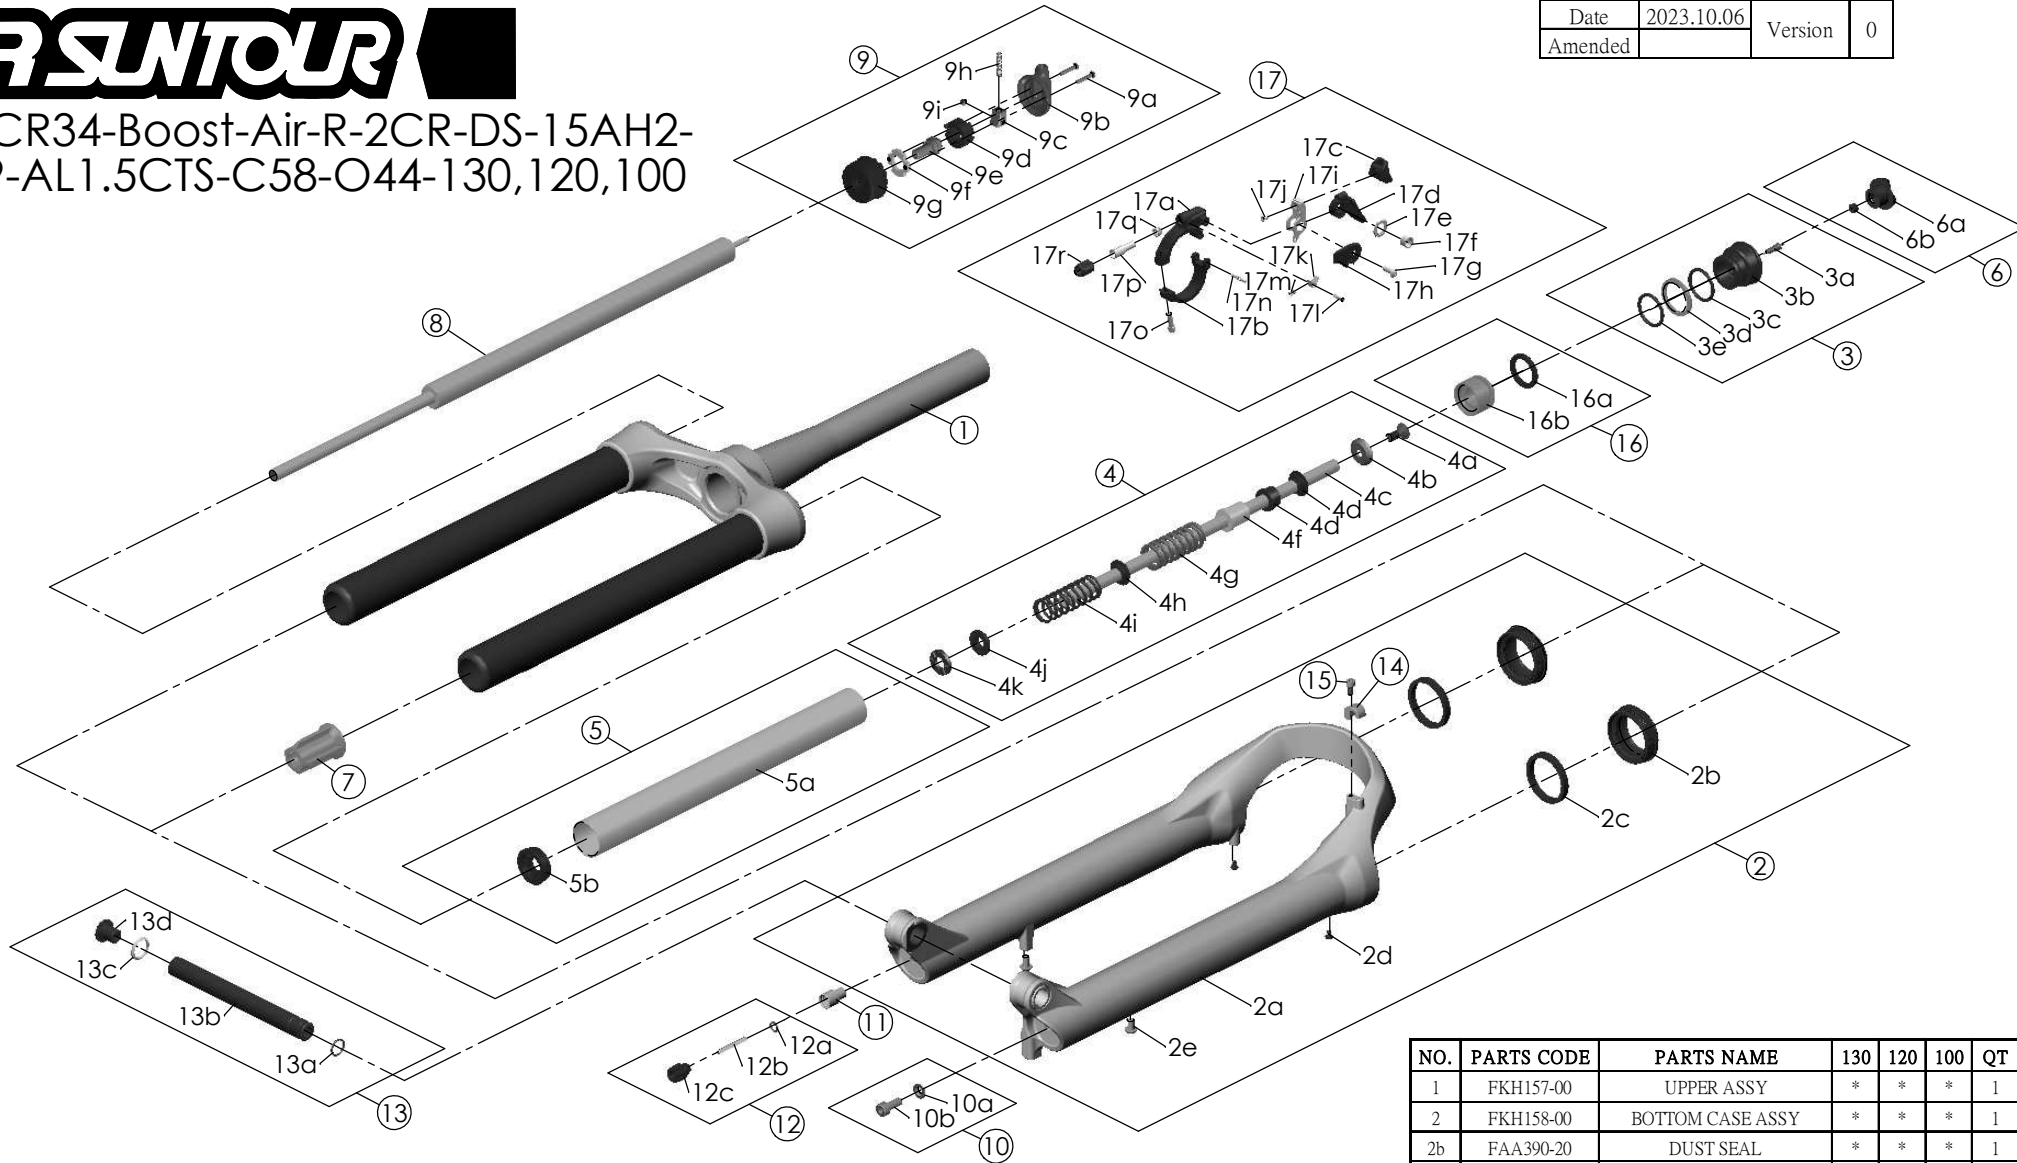

SRSUNTOUR

SF25XCR34-Boost-Air-R-2CR-DS-15AH2-110-29-AL1.5CTS-C58-O44-130,120,100

Date	2023.10.06	Version	0
Amended			

NO.	PARTS CODE	PARTS NAME	130	120	100	QT
12	FKA004-30	REBOUND KNOB ASSY	*	*	*	1
13	FKA117-00	15AH2-110 THRU AXLE SET	*	*	*	1
14	FEE797	BRAKE HOSE GUIDE	*	*	*	1
15	FSB153	GUIDE FIXING BOLT	*	*	*	1
16	FKE091-85	PISTON UNIT	*	*	*	1
17	RL22-SINGLE-U-2C-22	REMOTE LEVER ASSY	*	*	*	1

NO.	PARTS CODE	PARTS NAME	130	120	100	QT
6	FKE076-10	VALVE CAP ASSY	*	*	*	1
7	FEE799-60	BOTTOM STOPPER	*	*	*	1
8	FUN083-40	RLR UNIT	*	*	*	1
9	FKE310-05	RL COVER ASSY	*	*	*	1
10	FKA044	FIXING BOLT SET	*	*	*	1
11	FSB058	DAMPER FIXING BOLT	*	*	*	1

NO.	PARTS CODE	PARTS NAME	130	120	100	QT
1	FKH157-00	UPPER ASSY	*	*	*	1
2	FKH158-00	BOTTOM CASE ASSY	*	*	*	1
2b	FAA390-20	DUST SEAL	*	*	*	1
2c	FAA423-10	OIL WIPER	*	*	*	1
2d	FAA200-10	MOUNT CAP	*	*	*	1
2e	FSB203	FIXING BOLT	*	*	*	1
3	FKE075-47	AIR CAP ASSY	*	*	*	1
4	FEH159-00	SUPPORT TUBE ASSY	*			1
	FKH159-01			*		1
	FKH059-02				*	
4g	FEE247-20	REBOUND SPACER		*	*	1
4h	FEE247				*	
5	FKH150-00	AIR CYLINDER ASSY	*	*	*	1