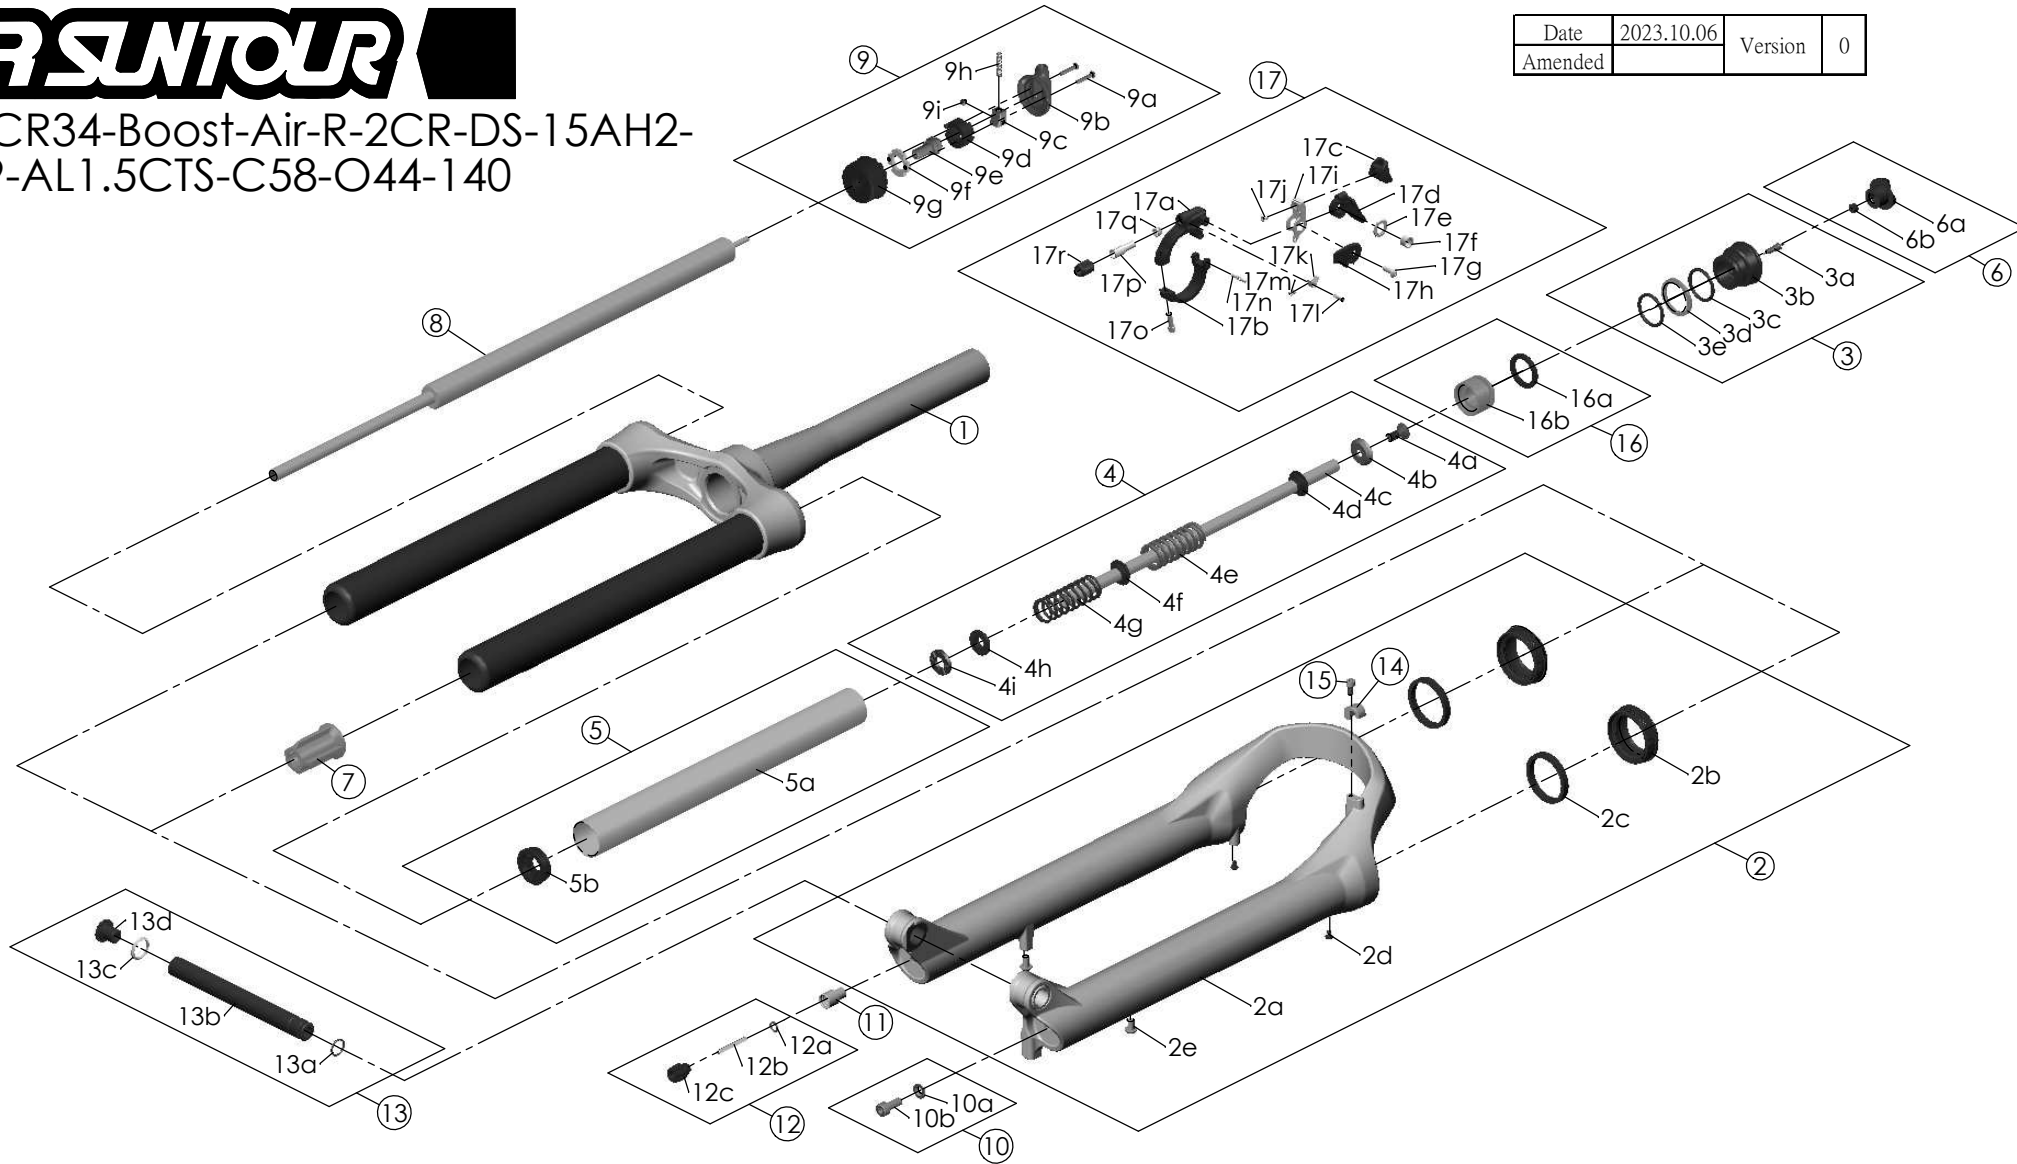

SF25XCR34-Boost-Air-R-2CR-DS-15AH2-110-29-AL1.5CTS-C58-O44-140

Date	2023.10.06	Version	0
Amended			

NO.	PARTS CODE	PARTS NAME	140	QT
12	FKA004-30	REBOUND KNOB ASSY	*	1
13	FKA117-00	15AH2-110 THRU AXLE SET	*	1
14	FEE797	BRAKE HOSE GUIDE	*	1
15	FSB153	GUIDE FIXING BOLT	*	1
16	FKE091-85	PISTON UNIT	*	1
17	RL22-SINGLE-L-2C-22	REMOTE LEVER ASSY	*	1

NO.	PARTS CODE	PARTS NAME	140	QT
6	FKE076-10	VALVE CAP ASSY	*	1
7	FEE799-60	BOTTOM STOPPER	*	1
8	FUN083-50	RLR UNIT	*	1
9	FKE310-05	RL COVER ASSY	*	1
10	FKA044	FIXING BOLT SET	*	1
11	FSB058	DAMPER FIXING BOLT	*	1

NO.	PARTS CODE	PARTS NAME	140	QT
1	FKH157-10	UPPER ASSY	*	1
2	FKH158-00	BOTTOM CASE ASSY	*	1
2b	FAA390-20	DUST SEAL	*	1
2c	FAA423-10	OIL WIPER	*	1
2d	FAA200-10	MOUNT CAP	*	1
2e	FSB203	FIXING BOLT	*	1
3	FKE075-47	AIR CAP ASSY	*	1
4	FEH159-00	SUPPORT TUBE ASSY	*	1
5	FKH150-01	AIR CYLINDER ASSY	*	1