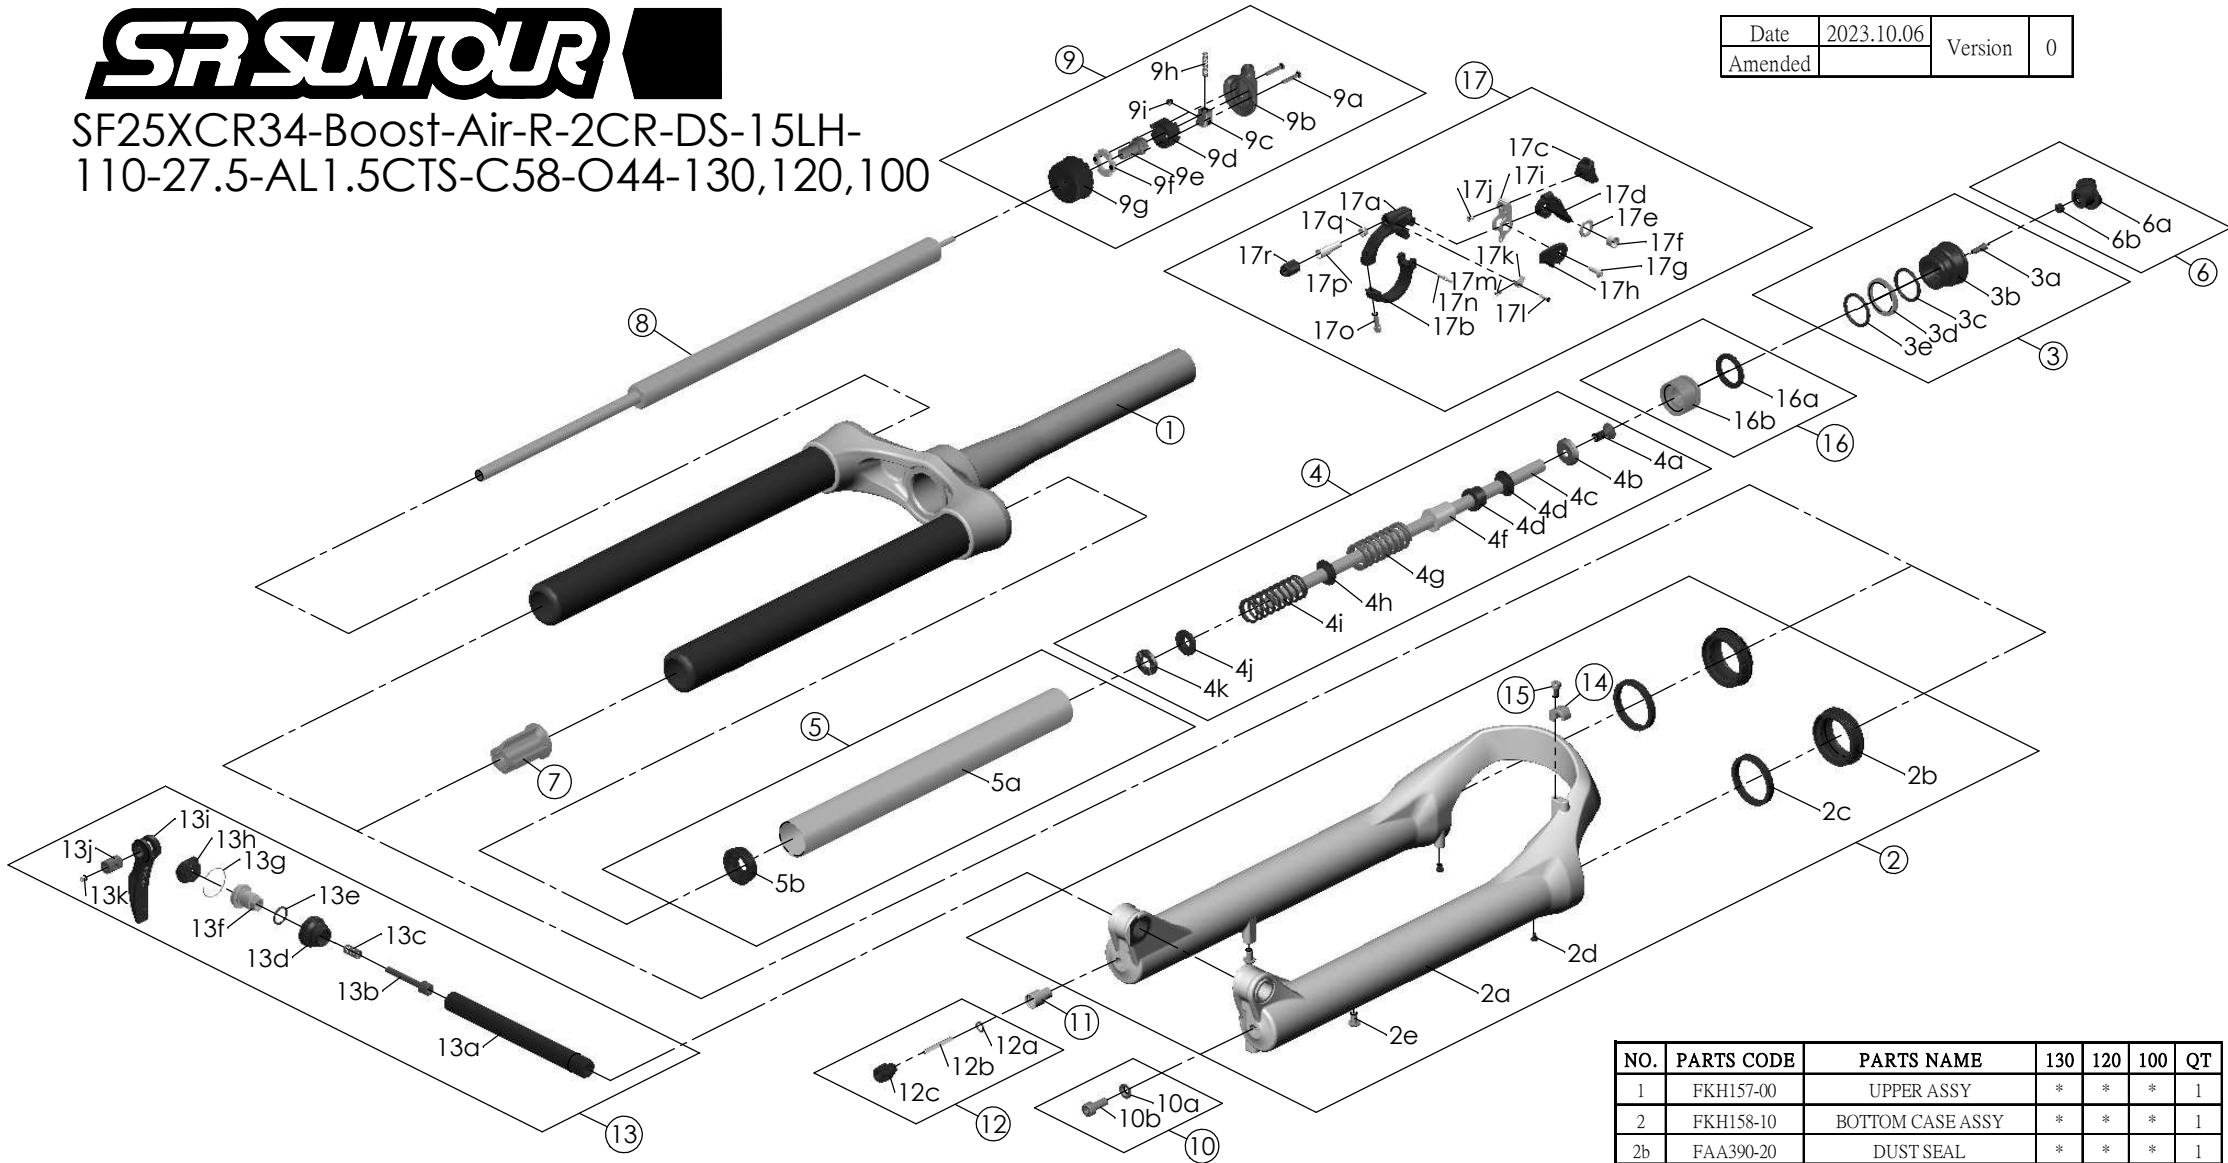

SF25XCR34-Boost-Air-R-2CR-DS-15LH-
110-27.5-AL1.5CTS-C58-O44-130,120,100

Date	2023.10.06	Version	0
Amended			

NO.	PARTS CODE	PARTS NAME	130	120	100	QT
12	FKA004-30	REBOUND KNOB ASSY	*	*	*	1
13	FKA116-02	15LH-110 AXLE SET	*	*	*	1
14	FEE797	BRAKE HOSE GUIDE	*	*	*	1
15	FSB153	GUIDE FIXING BOLT	*	*	*	1
16	FKE091-85	PISTON UNIT	*	*	*	1
17	RL22-SINGLE-U-2C-22	REMOTE LEVER ASSY	*	*	*	1

NO.	PARTS CODE	PARTS NAME	130	120	100	QT
6	FKE076-10	VALVE CAP ASSY	*	*	*	1
7	FEE799-60	BOTTOM STOPPER	*	*	*	1
8	FUN083-40	RLR UNIT	*	*	*	1
9	FKE310-05	RL COVER ASSY	*	*	*	1
10	FKA044	FIXING BOLT SET	*	*	*	1
11	FSB058	DAMPER FIXING BOLT	*	*	*	1

NO.	PARTS CODE	PARTS NAME	130	120	100	QT
1	FKH157-00	UPPER ASSY	*	*	*	1
2	FKH158-10	BOTTOM CASE ASSY	*	*	*	1
2b	FAA390-20	DUST SEAL	*	*	*	1
2c	FAA423-10	OIL WIPER	*	*	*	1
2d	FAA200-10	MOUNT CAP	*	*	*	1
2e	FSB203	FIXING BOLT	*	*	*	1
3	FKE075-47	AIR CAP ASSY	*	*	*	1
	FEH159-00	SUPPORT TUBE ASSY	*			1
	FKH159-01			*		1
	FKH059-02				*	1
4g	FEE247-20	REBOUND SPACER		*	*	1
4h	FEE247				*	1
5	FKH150-00	AIR CYLINDER ASSY	*	*	*	1