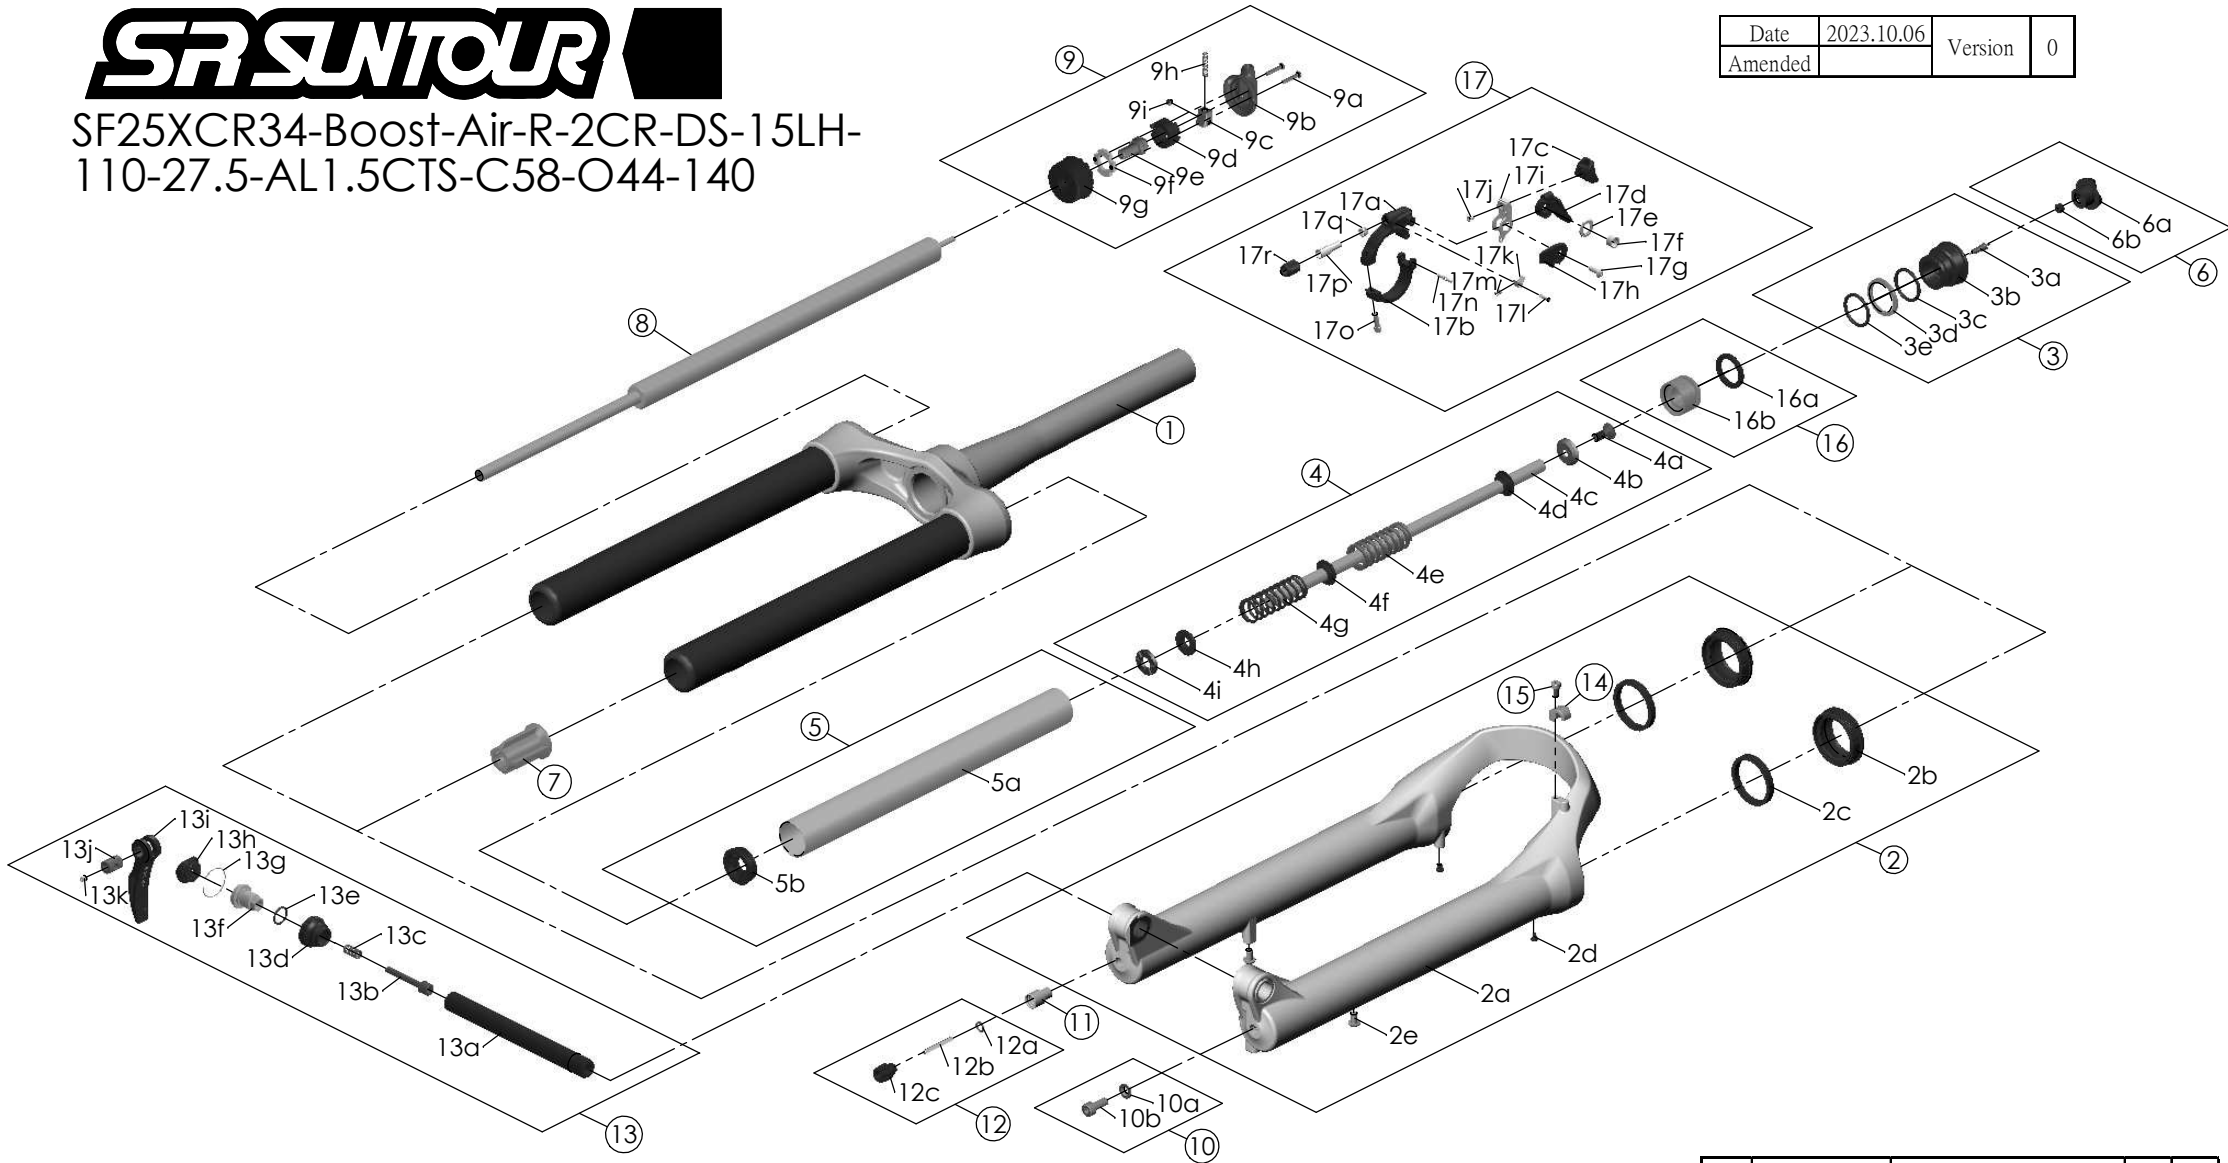

# SUNTOUR

SF25XCR34-Boost-Air-R-2CR-DS-15LH-  
110-27.5-AL1.5CTS-C58-O44-140

Date	2023.10.06	Version	0
Amended			

NO.	PARTS CODE	PARTS NAME	140	QT
12	FKA004-30	REBOUND KNOB ASSY	*	1
13	FKA116-02	15LH-110 AXLE SET	*	1
14	FEE797	BRAKE HOSE GUIDE	*	1
15	FSB153	GUIDE FIXING BOLT	*	1
16	FKE091-85	PISTON UNIT	*	1
17	RL22-SINGLE-U-2C-22	REMOTE LEVER ASSY	*	1

NO.	PARTS CODE	PARTS NAME	140	QT
6	FKE076-10	VALVE CAP ASSY	*	1
7	FEE799-60	BOTTOM STOPPER	*	1
8	FUN083-50	RLR UNIT	*	1
9	FKE310-05	RL COVER ASSY	*	1
10	FKA044	FIXING BOLT SET	*	1
11	FSB058	DAMPER FIXING BOLT	*	1

NO.	PARTS CODE	PARTS NAME	140	QT
1	FKH157-10	UPPER ASSY	*	1
2	FKH158-10	BOTTOM CASE ASSY	*	1
2b	FAA390-20	DUST SEAL	*	1
2c	FAA423-10	OIL WIPER	*	1
2d	FAA200-10	MOUNT CAP	*	1
2e	FSB203	FIXING BOLT	*	1
3	FKE075-47	AIR CAP ASSY	*	1
4	FEH159-00	SUPPORT TUBE ASSY	*	1
5	FKH150-01	AIR CYLINDER ASSY	*	1