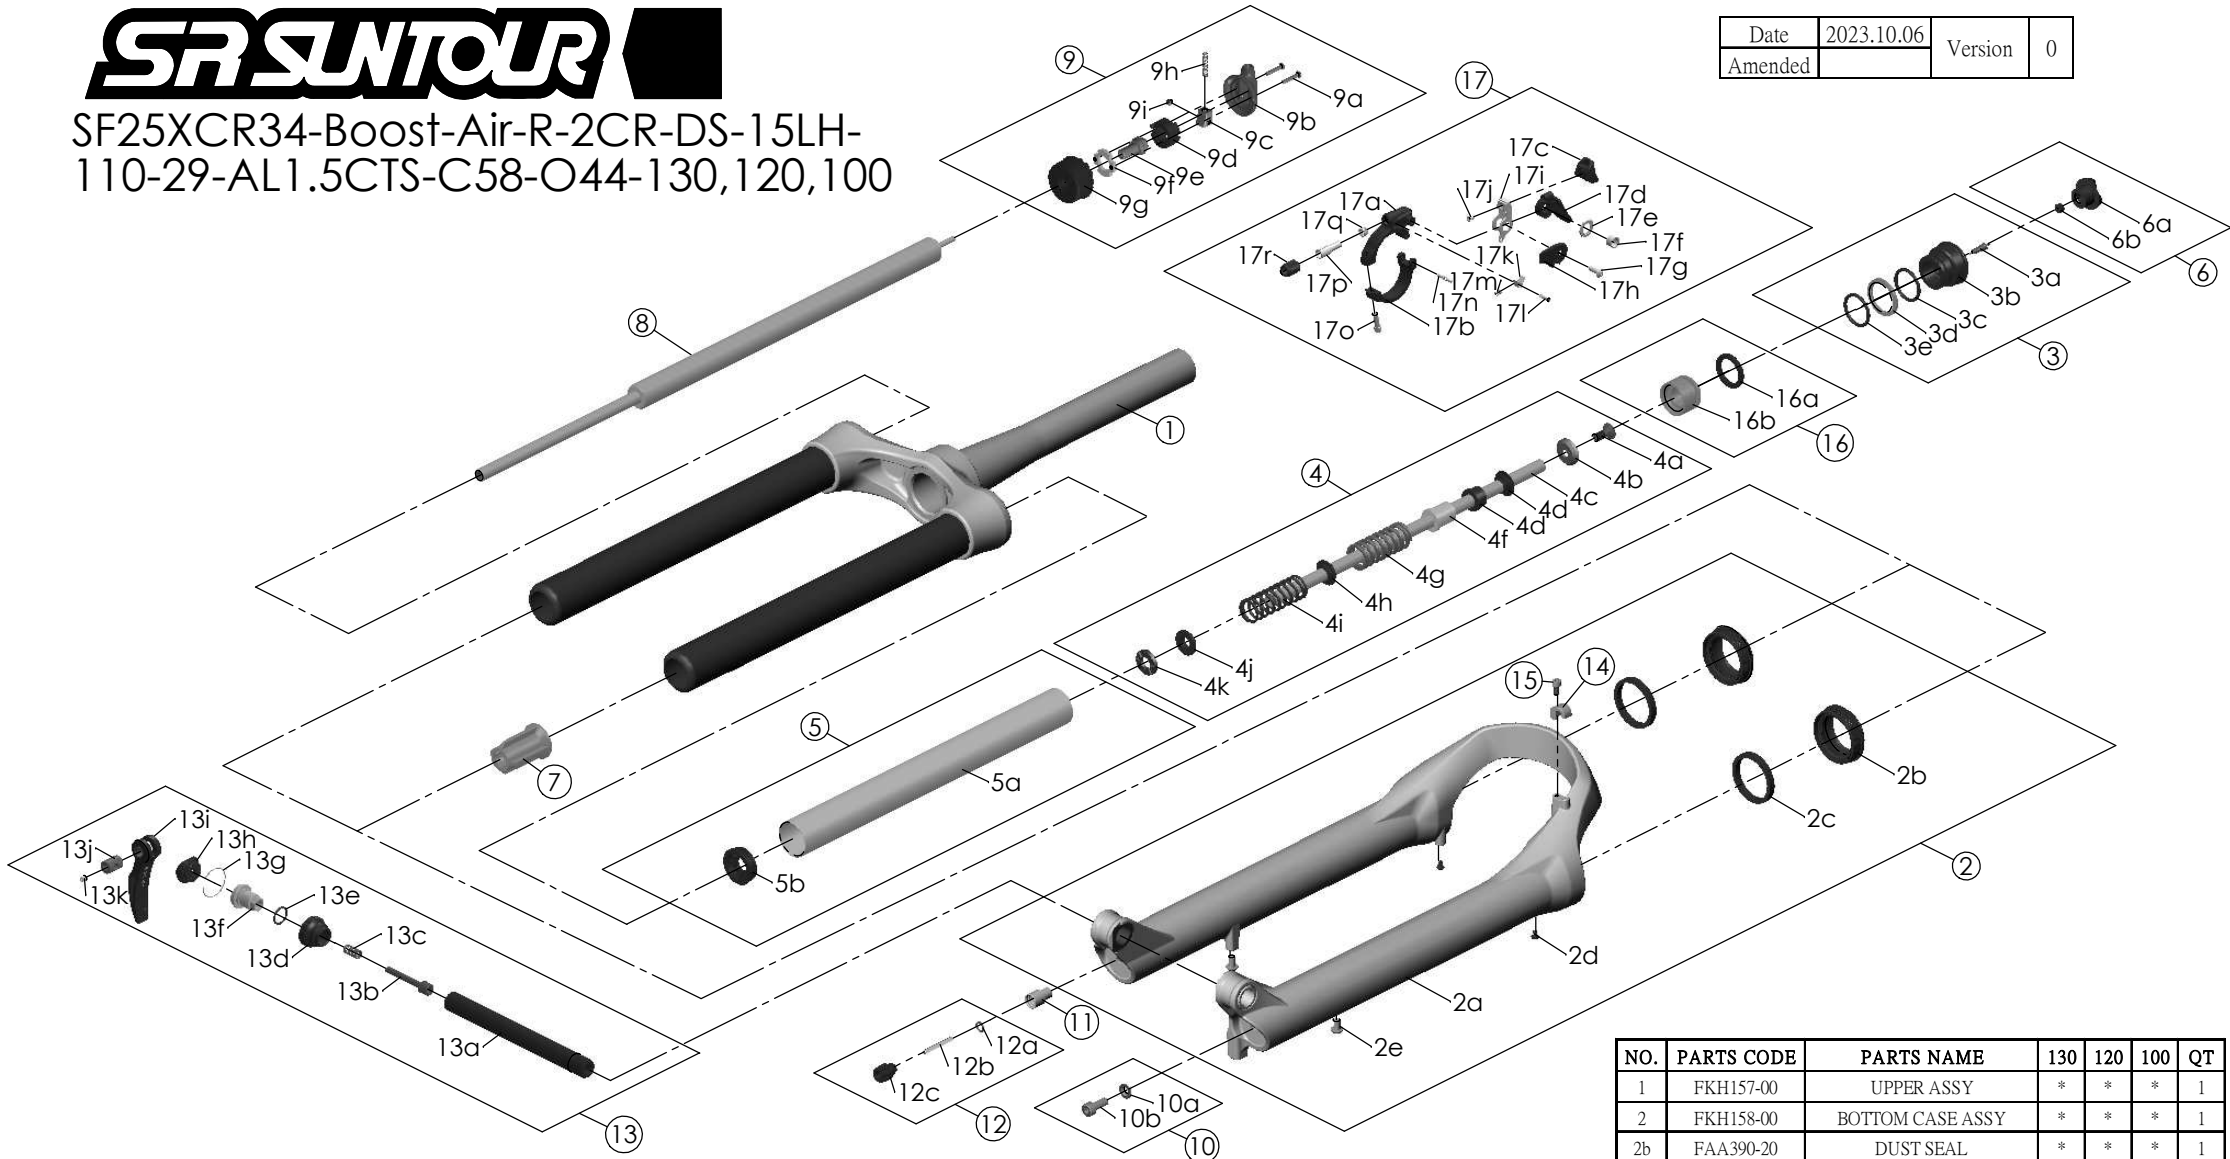

SF25XCR34-Boost-Air-R-2CR-DS-15LH-
110-29-AL1.5CTS-C58-O44-130,120,100

Date	2023.10.06	Version	0
Amended			

NO.	PARTS CODE	PARTS NAME	130	120	100	QT
12	FKA004-30	REBOUND KNOB ASSY	*	*	*	1
13	FKA116-02	15LH-110 AXLE SET	*	*	*	1
14	FEE797	BRAKE HOSE GUIDE	*	*	*	1
15	FSB153	GUIDE FIXING BOLT	*	*	*	1
16	FKE091-85	PISTON UNIT	*	*	*	1
17	RL22-SINGLE-L-2C-22	REMOTE LEVER ASSY	*	*	*	1

NO.	PARTS CODE	PARTS NAME	130	120	100	QT
6	FKE076-10	VALVE CAP ASSY	*	*	*	1
7	FEE799-60	BOTTOM STOPPER	*	*	*	1
8	FUN083-40	RLR UNIT	*	*	*	1
9	FKE310-05	RL COVER ASSY	*	*	*	1
10	FKA044	FIXING BOLT SET	*	*	*	1
11	FSB058	DAMPER FIXING BOLT	*	*	*	1

NO.	PARTS CODE	PARTS NAME	130	120	100	QT
1	FKH157-00	UPPER ASSY	*	*	*	1
2	FKH158-00	BOTTOM CASE ASSY	*	*	*	1
2b	FAA390-20	DUST SEAL	*	*	*	1
2c	FAA423-10	OIL WIPER	*	*	*	1
2d	FAA200-10	MOUNT CAP	*	*	*	1
2e	FSB203	FIXING BOLT	*	*	*	1
3	FKE075-47	AIR CAP ASSY	*	*	*	1
4	FEH159-00	SUPPORT TUBE ASSY	*			1
	FKH159-01			*		1
	FKH059-02				*	1
4g	FEE247-20	REBOUND SPACER		*	*	1
4h	FEE247				*	1
5	FKH150-00	AIR CYLINDER ASSY	*	*	*	1