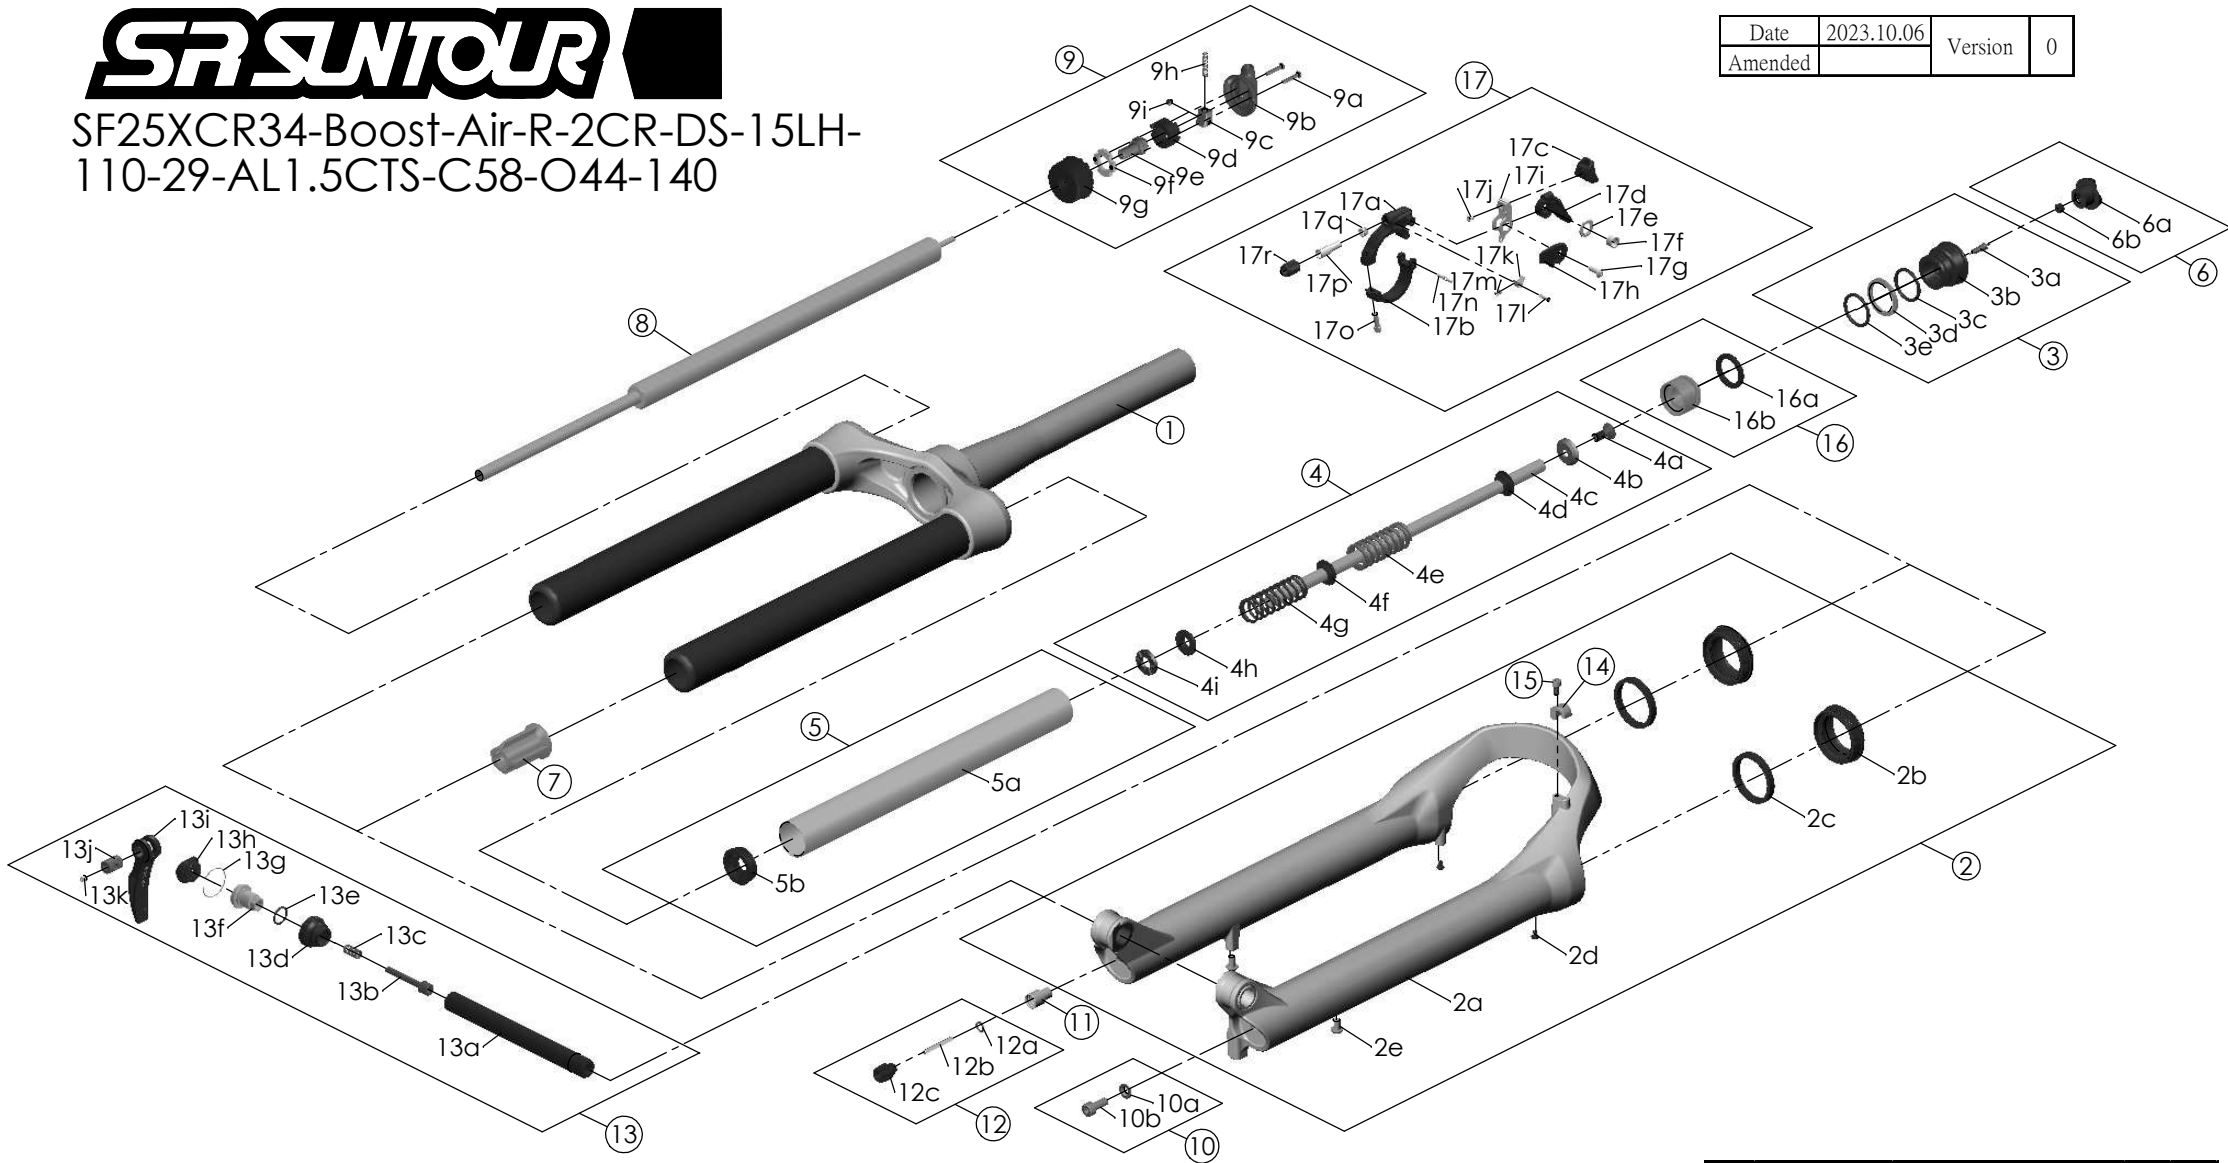

SF25XCR34-Boost-Air-R-2CR-DS-15LH-
110-29-AL1.5CTS-C58-O44-140

| | | | |
|---------|------------|---------|---|
| Date | 2023.10.06 | Version | 0 |
| Amended | | | |

| NO. | PARTS CODE | PARTS NAME | 140 | QT |
|-----|---------------------|-------------------|-----|----|
| 12 | FKA004-30 | REBOUND KNOB ASSY | * | 1 |
| 13 | FKA116-02 | 15LH-110 AXLE SET | * | 1 |
| 14 | FEE797 | BRAKE HOSE GUIDE | * | 1 |
| 15 | FSB153 | GUIDE FIXING BOLT | * | 1 |
| 16 | FKE091-85 | PISTON UNIT | * | 1 |
| 17 | RL22-SINGLE-L-2C-22 | REMOTE LEVER ASSY | * | 1 |

| NO. | PARTS CODE | PARTS NAME | 140 | QT |
|-----|------------|--------------------|-----|----|
| 6 | FKE076-10 | VALVE CAP ASSY | * | 1 |
| 7 | FEE799-60 | BOTTOM STOPPER | * | 1 |
| 8 | FUN083-50 | RLR UNIT | * | 1 |
| 9 | FKE310-05 | RL COVER ASSY | * | 1 |
| 10 | FKA044 | FIXING BOLT SET | * | 1 |
| 11 | FSB058 | DAMPER FIXING BOLT | * | 1 |

| NO. | PARTS CODE | PARTS NAME | 140 | QT |
|-----|------------|-------------------|-----|----|
| 1 | FKH157-10 | UPPER ASSY | * | 1 |
| 2 | FKH158-00 | BOTTOM CASE ASSY | * | 1 |
| 2b | FAA390-20 | DUST SEAL | * | 1 |
| 2c | FAA423-10 | OIL WIPER | * | 1 |
| 2d | FAA200-10 | MOUNT CAP | * | 1 |
| 2e | FSB203 | FIXING BOLT | * | 1 |
| 3 | FKE075-47 | AIR CAP ASSY | * | 1 |
| 4 | FEH159-00 | SUPPORT TUBE ASSY | * | 1 |
| 5 | FKH150-01 | AIR CYLINDER ASSY | * | 1 |