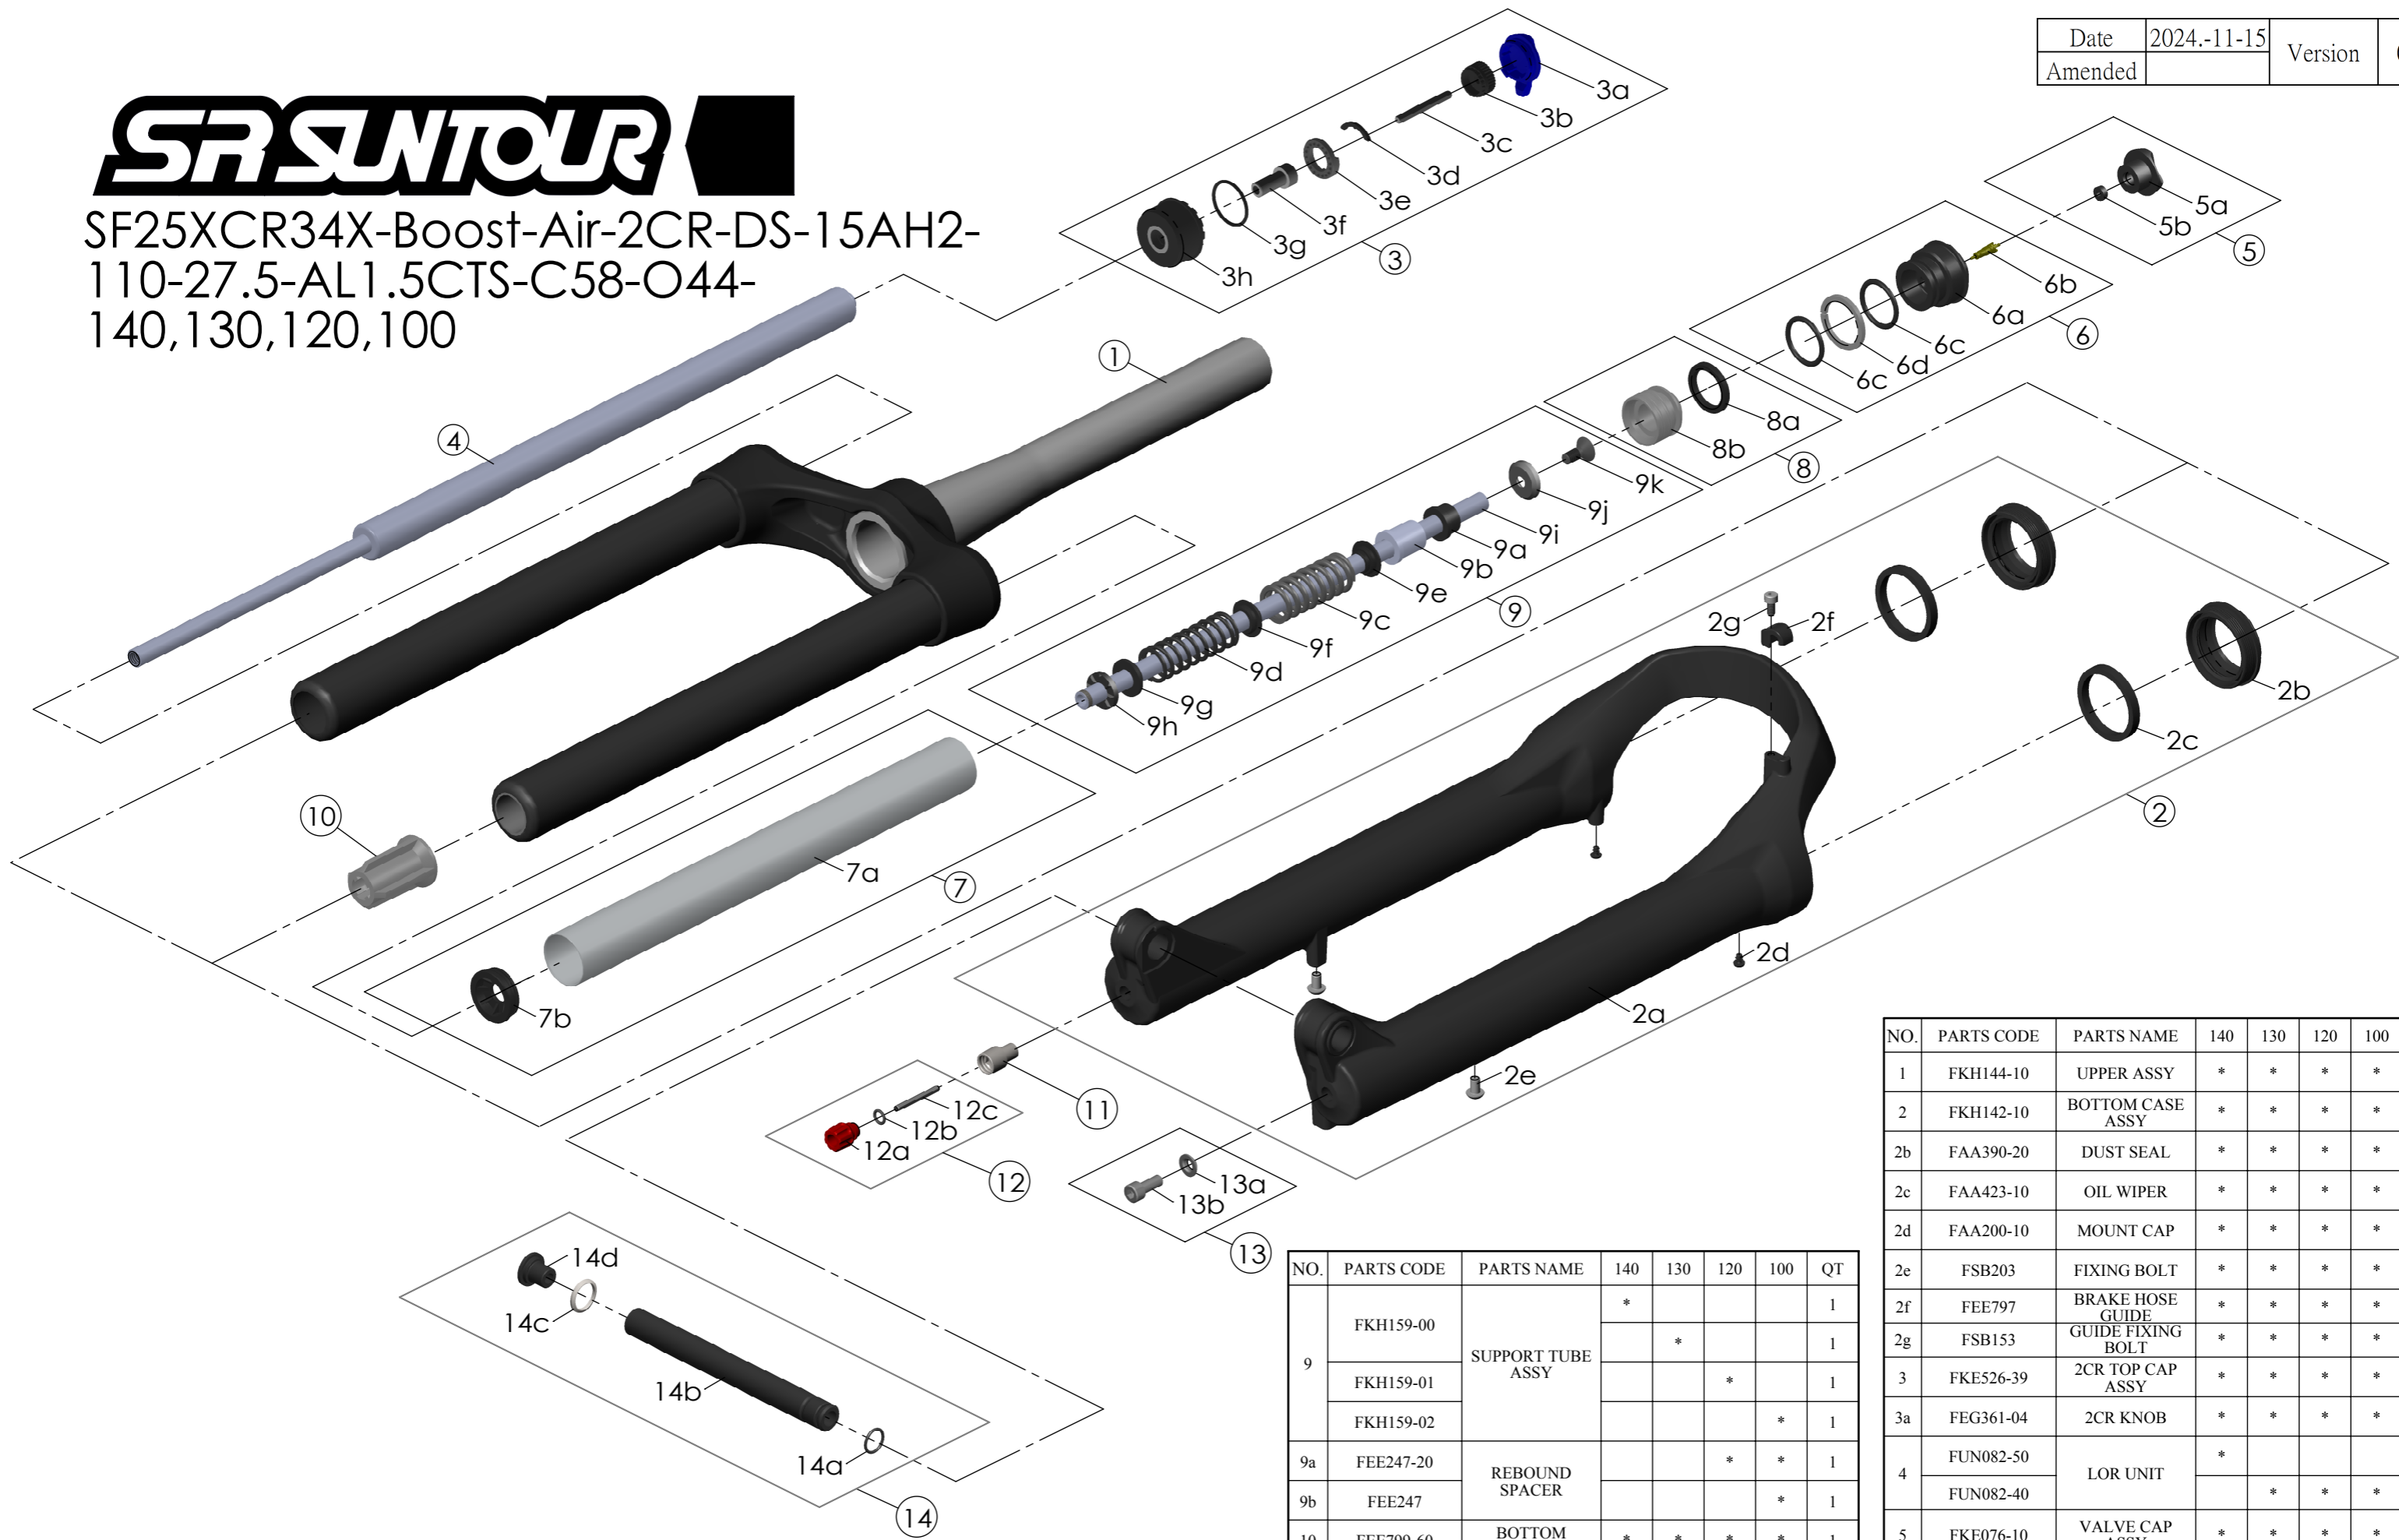

SR SUNTOUR

SF25XCR34X-Boost-Air-2CR-DS-15AH2-110-27.5-AL1.5CTS-C58-O44-140,130,120,100

Date	2024.-11-15	Version	0
Amended			

NO.	PARTS CODE	PARTS NAME	140	130	120	100	QT
9	FKH159-00	SUPPORT TUBE ASSY	*				1
	FKH159-01			*			1
	FKH159-02				*		1
	FEE247-20		REBOUND SPACER			*	*
9b	FEE247				*	1	
10	FEE799-60	BOTTOM STOPPER	*	*	*	*	1
11	FSB058	DAMPER FIXING BOLT	*	*	*	*	1
12	FKA004-30	REBOUND KNOB ASSY	*	*	*	*	1
13	FKA044	FIXING BOLT SET	*	*	*	*	1
14	FKA117-00	15AH2-110 AXLE SET	*	*	*	*	1

NO.	PARTS CODE	PARTS NAME	140	130	120	100	QT
1	FKH144-10	UPPER ASSY	*	*	*	*	1
2	FKH142-10	BOTTOM CASE ASSY	*	*	*	*	1
2b	FAA390-20	DUST SEAL	*	*	*	*	2
2c	FAA423-10	OIL WIPER	*	*	*	*	2
2d	FAA200-10	MOUNT CAP	*	*	*	*	2
2e	FSB203	FIXING BOLT	*	*	*	*	2
2f	FEE797	BRAKE HOSE GUIDE	*	*	*	*	1
2g	FSB153	GUIDE FIXING BOLT	*	*	*	*	1
3	FKE526-39	2CR TOP CAP ASSY	*	*	*	*	1
3a	FEG361-04	2CR KNOB	*	*	*	*	1
4	FUN082-50	LOR UNIT	*				1
	FUN082-40			*	*	*	1
5	FKE076-10	VALVE CAP ASSY	*	*	*	*	1
6	FKE075-77	AIR CAP ASSY	*	*	*	*	1
7	FKH150-01	AIR CYLINDER KIT	*				1
	FKH150-00			*	*	*	1
8	FKE091-85	PISTON UNIT	*	*	*	*	1