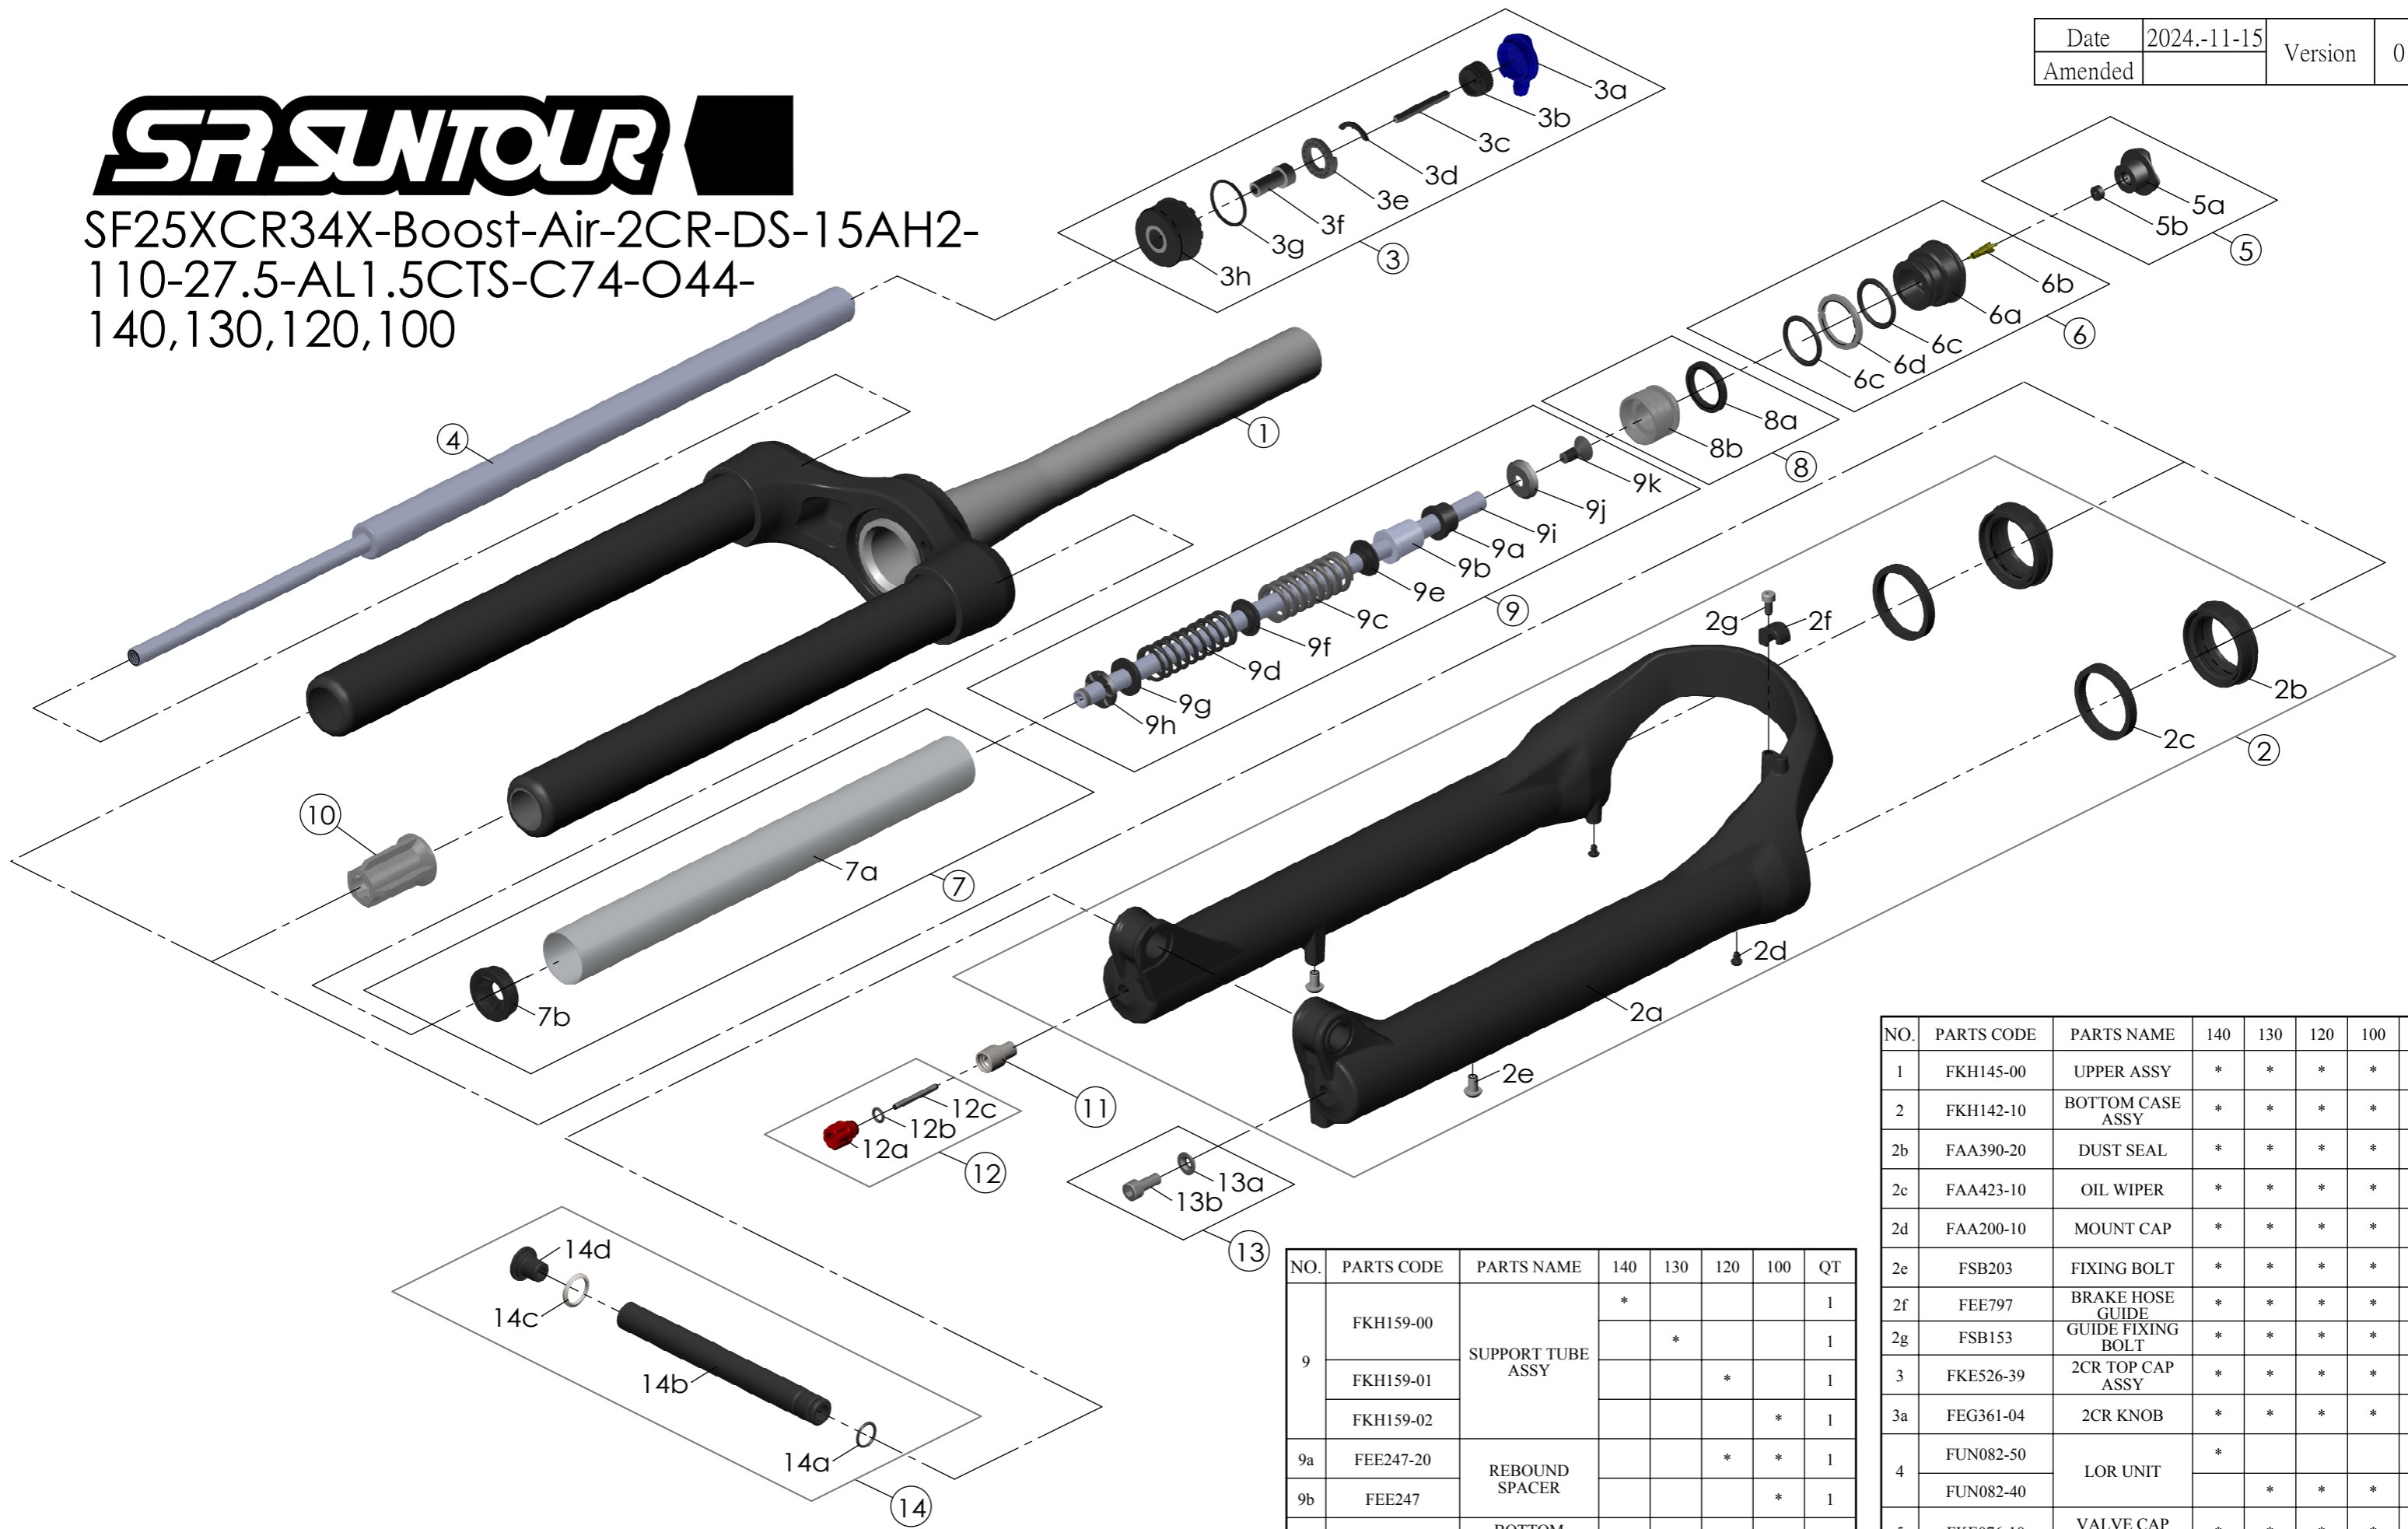

SF25XCR34X-Boost-Air-2CR-DS-15AH2-
110-27.5-AL1.5CTS-C74-O44-
140,130,120,100

Date	2024.-11-15	Version	0
Amended			

NO.	PARTS CODE	PARTS NAME	140	130	120	100	QT
9	FKH159-00	SUPPORT TUBE ASSY	*				1
	FKH159-01			*			1
	FKH159-02				*		1
	FEE247-20		REBOUND SPACER			*	*
FEE247					*	1	
10	FEE799-60	BOTTOM STOPPER	*	*	*	*	1
11	FSB058	DAMPER FIXING BOLT	*	*	*	*	1
12	FKA004-30	REBOUND KNOB ASSY	*	*	*	*	1
13	FKA044	FIXING BOLT SET	*	*	*	*	1
14	FKA117-00	15AH2-110 AXLE SET	*	*	*	*	1

NO.	PARTS CODE	PARTS NAME	140	130	120	100	QT
1	FKH145-00	UPPER ASSY	*	*	*	*	1
2	FKH142-10	BOTTOM CASE ASSY	*	*	*	*	1
2b	FAA390-20	DUST SEAL	*	*	*	*	2
2c	FAA423-10	OIL WIPER	*	*	*	*	2
2d	FAA200-10	MOUNT CAP	*	*	*	*	2
2e	FSB203	FIXING BOLT	*	*	*	*	2
2f	FEE797	BRAKE HOSE GUIDE	*	*	*	*	1
2g	FSB153	GUIDE FIXING BOLT	*	*	*	*	1
3	FKE526-39	2CR TOP CAP ASSY	*	*	*	*	1
3a	FEG361-04	2CR KNOB	*	*	*	*	1
4	FUN082-50	LOR UNIT	*				1
	FUN082-40			*	*	*	1
5	FKE076-10	VALVE CAP ASSY	*	*	*	*	1
6	FKE075-77	AIR CAP ASSY	*	*	*	*	1
7	FKH150-01	AIR CYLINDER KIT	*				1
	FKH150-00			*	*	*	1
8	FKE091-85	PISTON UNIT	*	*	*	*	1