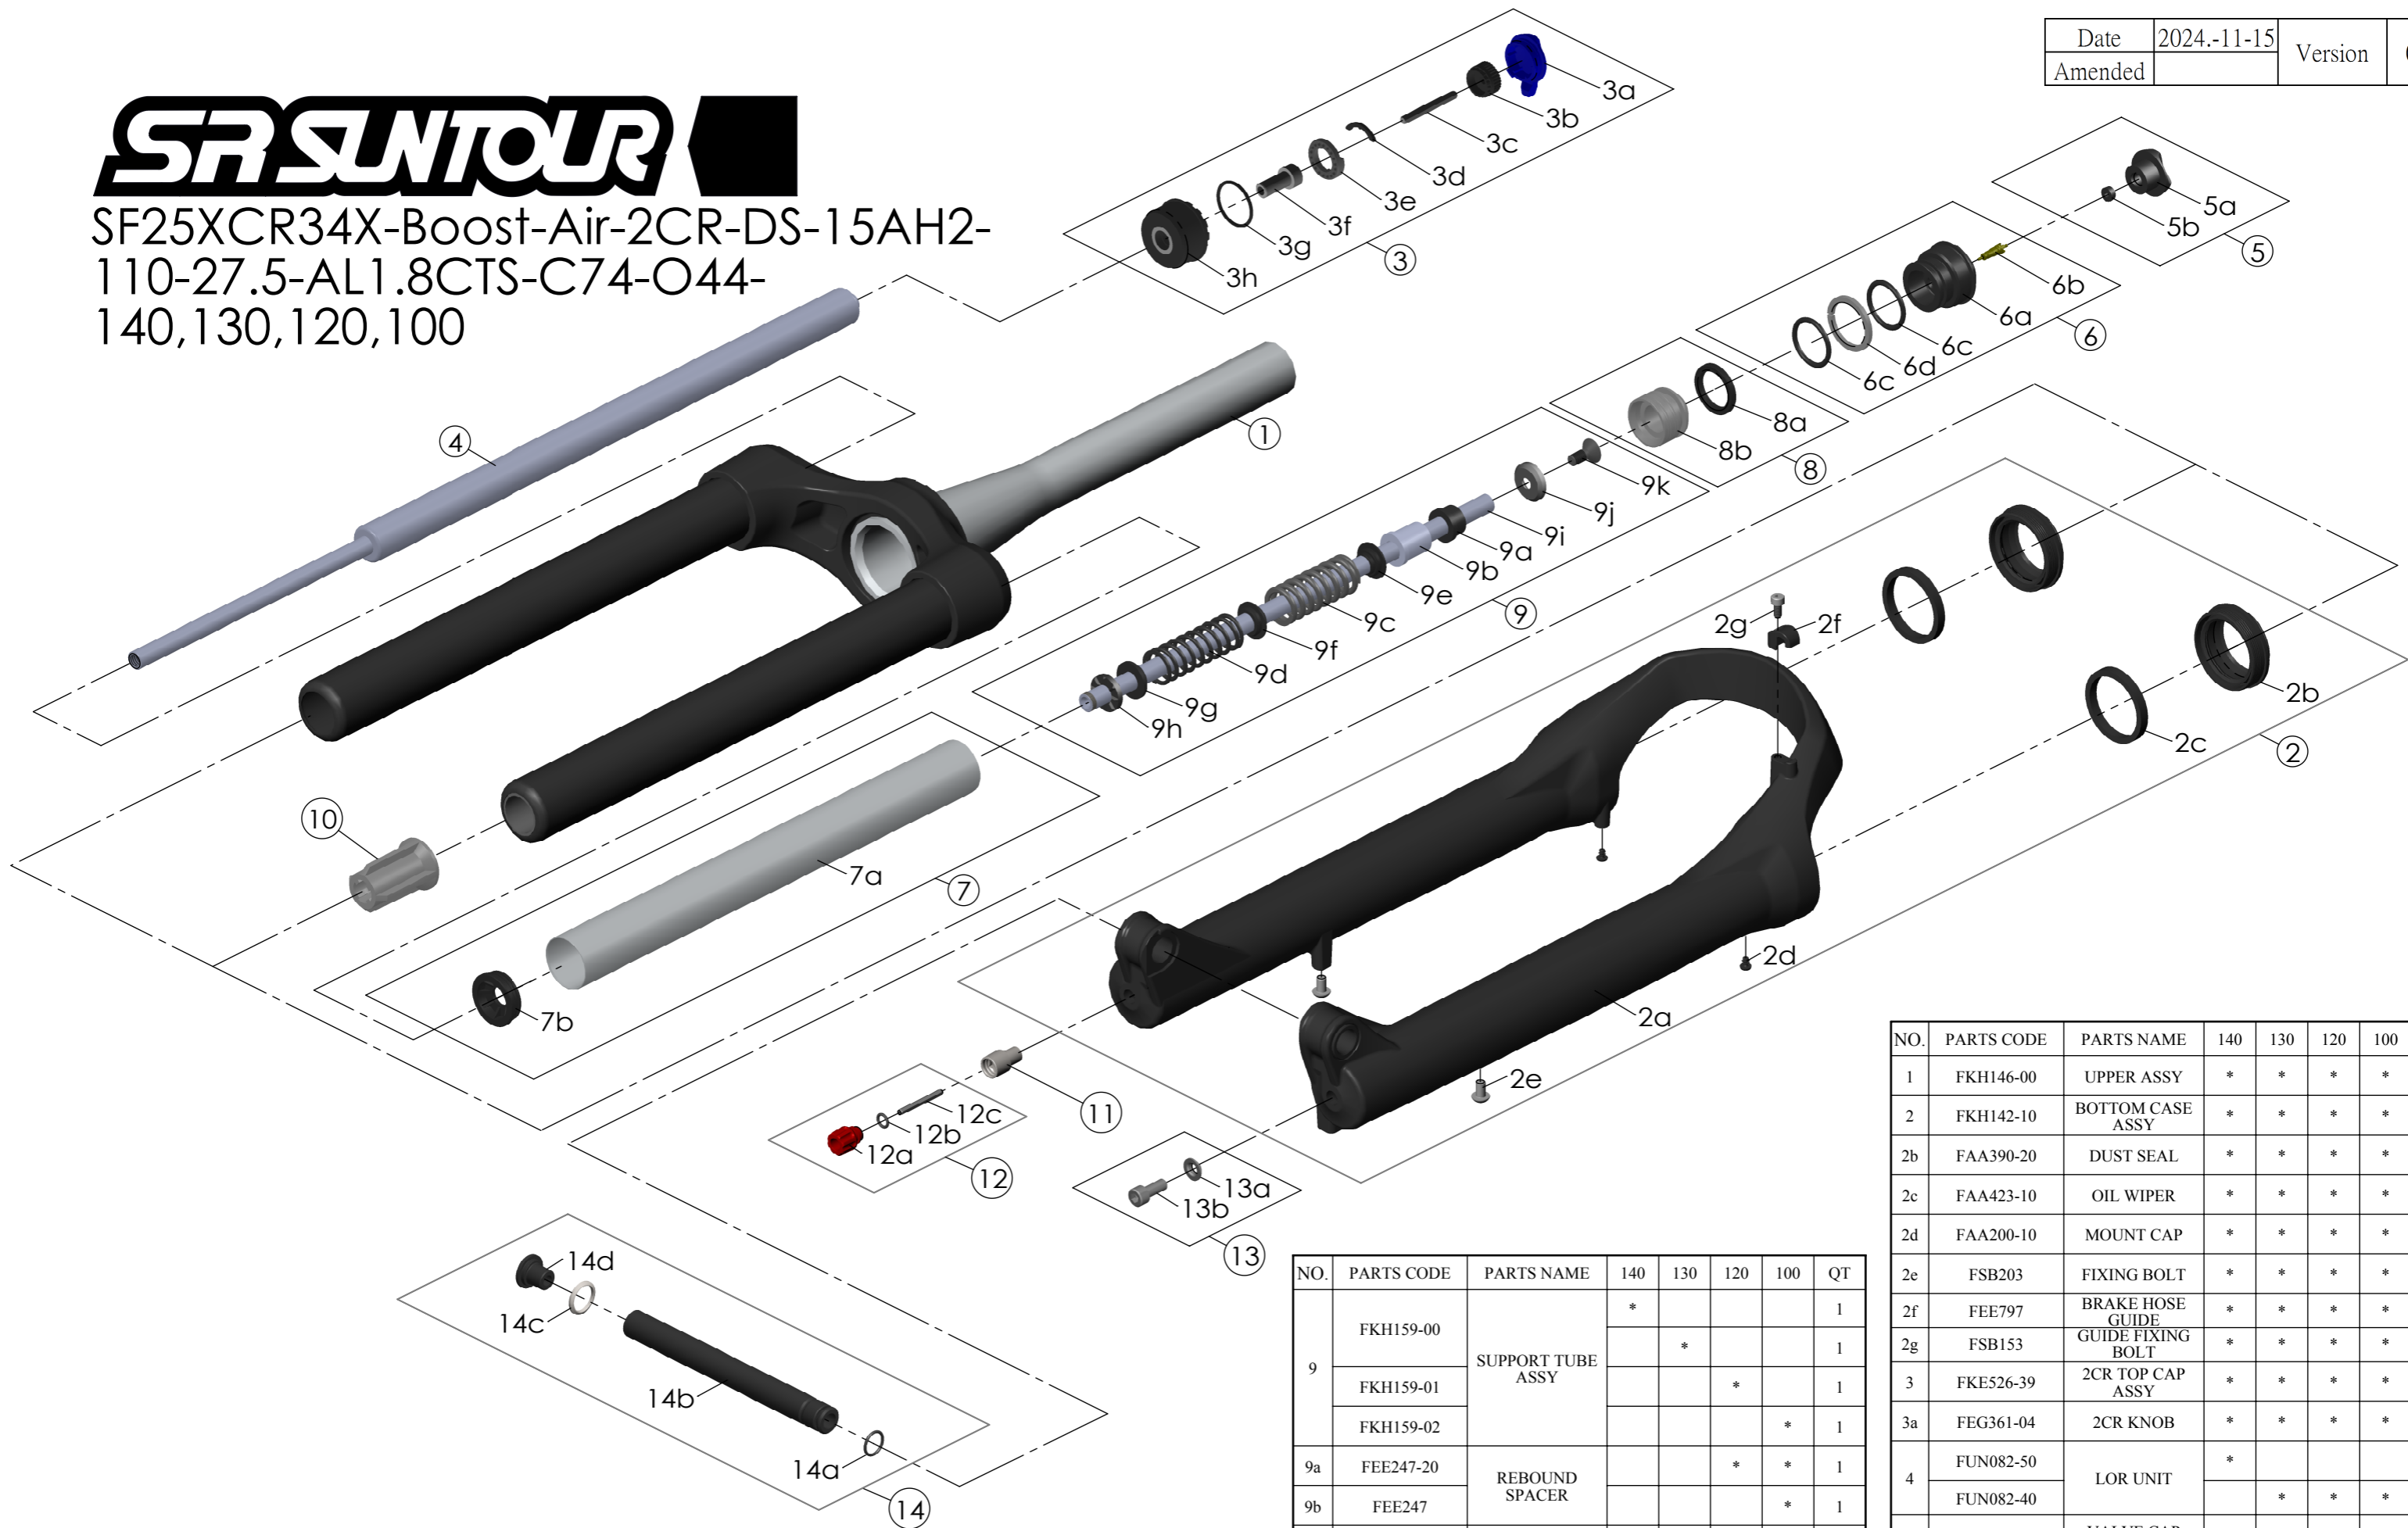

SF25XCR34X-Boost-Air-2CR-DS-15AH2-110-27.5-AL1.8CTS-C74-O44-140,130,120,100

Date	2024.-11-15	Version	0
Amended			

NO.	PARTS CODE	PARTS NAME	140	130	120	100	QT
9	FKH159-00	SUPPORT TUBE ASSY	*				1
	FKH159-01			*			1
	FKH159-02				*		1
	FEE247-20		REBOUND SPACER			*	*
FEE247					*	1	
10	FEE799-60	BOTTOM STOPPER	*	*	*	*	1
11	FSB058	DAMPER FIXING BOLT	*	*	*	*	1
12	FKA004-30	REBOUND KNOB ASSY	*	*	*	*	1
13	FKA044	FIXING BOLT SET	*	*	*	*	1
14	FKA117-00	15AH2-110 AXLE SET	*	*	*	*	1

NO.	PARTS CODE	PARTS NAME	140	130	120	100	QT
1	FKH146-00	UPPER ASSY	*	*	*	*	1
2	FKH142-10	BOTTOM CASE ASSY	*	*	*	*	1
2b	FAA390-20	DUST SEAL	*	*	*	*	2
2c	FAA423-10	OIL WIPER	*	*	*	*	2
2d	FAA200-10	MOUNT CAP	*	*	*	*	2
2e	FSB203	FIXING BOLT	*	*	*	*	2
2f	FEE797	BRAKE HOSE GUIDE	*	*	*	*	1
2g	FSB153	GUIDE FIXING BOLT	*	*	*	*	1
3	FKE526-39	2CR TOP CAP ASSY	*	*	*	*	1
3a	FEG361-04	2CR KNOB	*	*	*	*	1
4	FUN082-50	LOR UNIT	*				1
	FUN082-40			*	*	*	1
5	FKE076-10	VALVE CAP ASSY	*	*	*	*	1
6	FKE075-77	AIR CAP ASSY	*	*	*	*	1
7	FKH150-01	AIR CYLINDER KIT	*				1
	FKH150-00			*	*	*	1
8	FKE091-85	PISTON UNIT	*	*	*	*	1